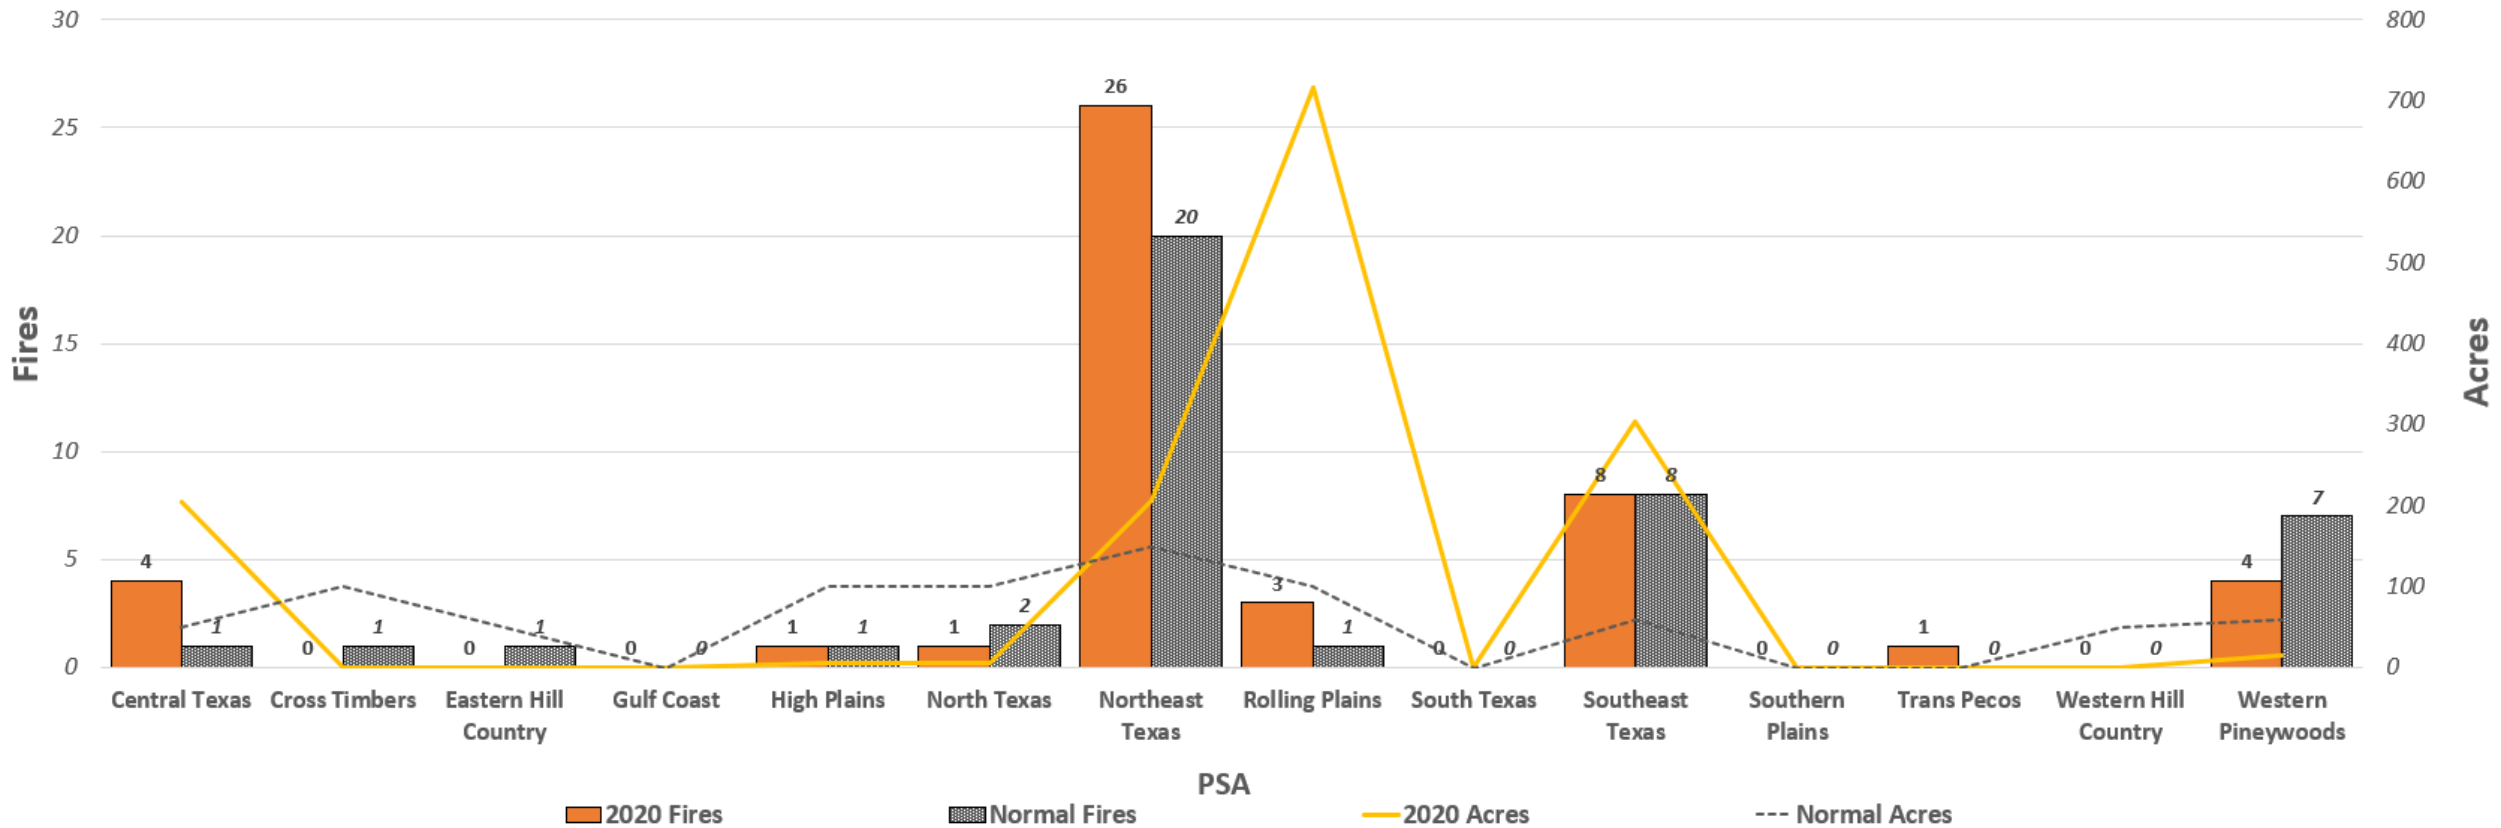

Predictive Service Area

Counties

Predictive Service Areas

December 2020 Fires and Acres by Predictive Service Area

December 2020 Statewide TFS Fire Response: 48 Fires/1,457 Acres
Normal December Statewide TFS Fire Response: 42 Fires/820 acres

December 2020 Daily Fires by Predictive Service Area

4

2019 vs 2020 Statewide Cumulative TFS Fire Response

2019: 565 Fires
2020: 660 Fires
Annual Five Year Trend: 617 Fires