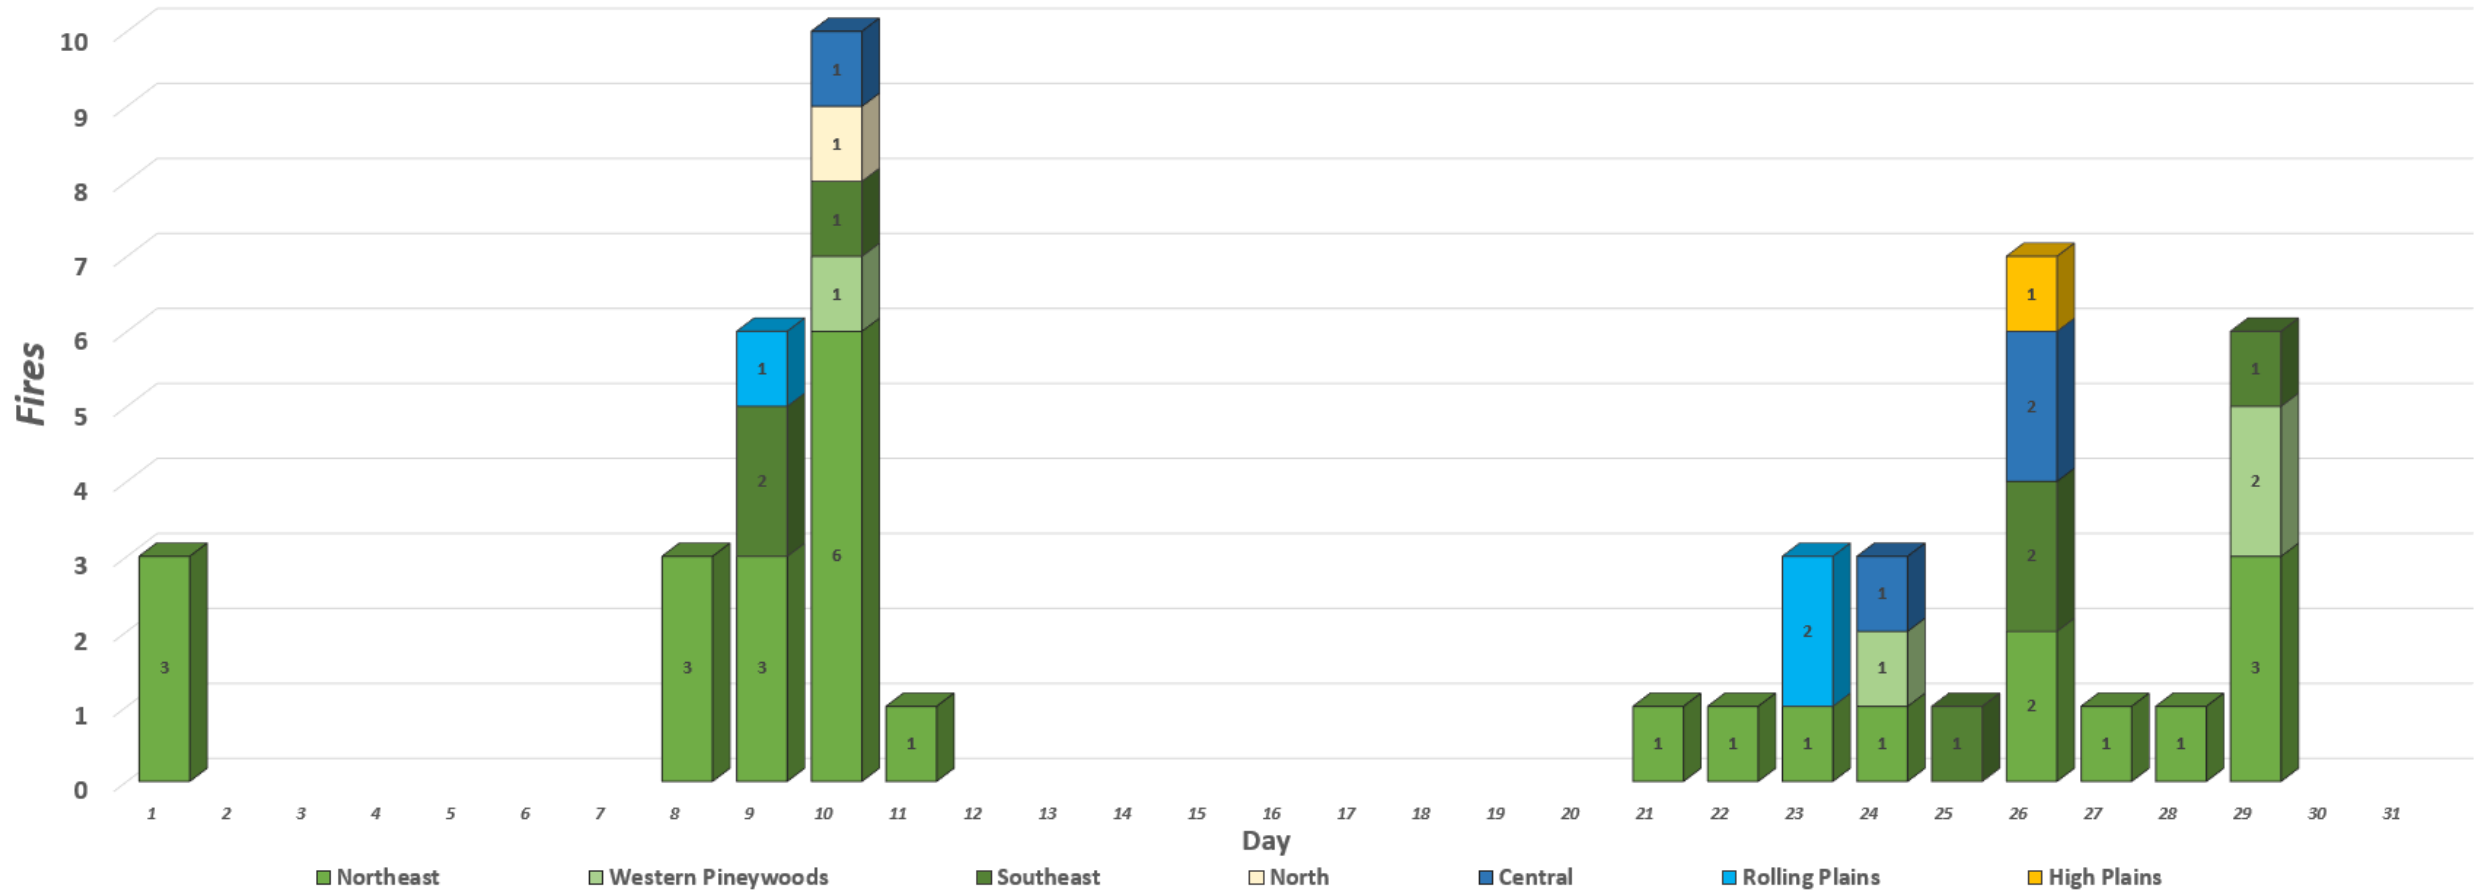

Predictive Service Area

Counties

Predictive Service Areas

December 2020 Fires and Acres by Predictive Service Area

December 2020 Statewide TFS Fire Response: 48 Fires/1,457 Acres
Normal December Statewide TFS Fire Response: 42 Fires/820 acres

December 2020 Daily Fires by Predictive Service Area

4

2019 vs 2020 Statewide Cumulative TFS Fire Response

2019: 565 Fires
2020: 660 Fires
Annual Five Year Trend: 617 Fires