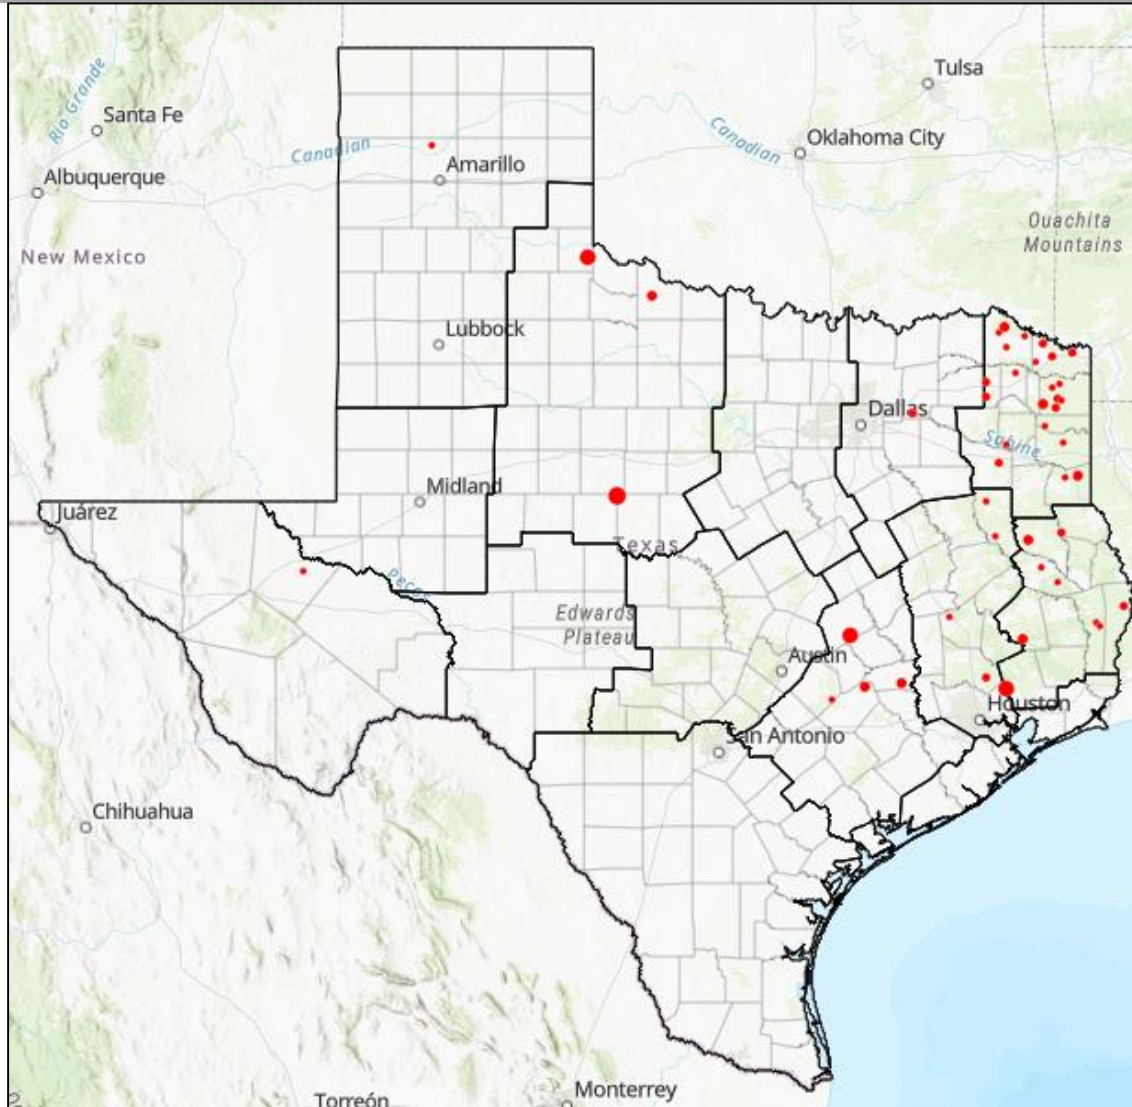

DECEMBER 2020 TEXAS A&M FOREST SERVICE WILDFIRE RESPONSE

PREDICTIVE SERVICES DEPARTMENT

December 2020 Wildfire Response

2

Legend

December 2020 Fires (TFS)

Acres

- > 250 - 524
- > 150 - 250
- > 50 - 150
- > 20 - 50
- > 5 - 20
- 0 - 5

Predictive Service Area

Counties

Predictive Service Areas

December 2020 Fires and Acres by Predictive Service Area

December 2020 Statewide TFS Fire Response: 48 Fires/1,457 Acres
Normal December Statewide TFS Fire Response: 42 Fires/820 acres

December 2020 Daily Fires by Predictive Service Area

4

2019 vs 2020 Statewide Cumulative TFS Fire Response

2019: 565 Fires
2020: 660 Fires
Annual Five Year Trend: 617 Fires