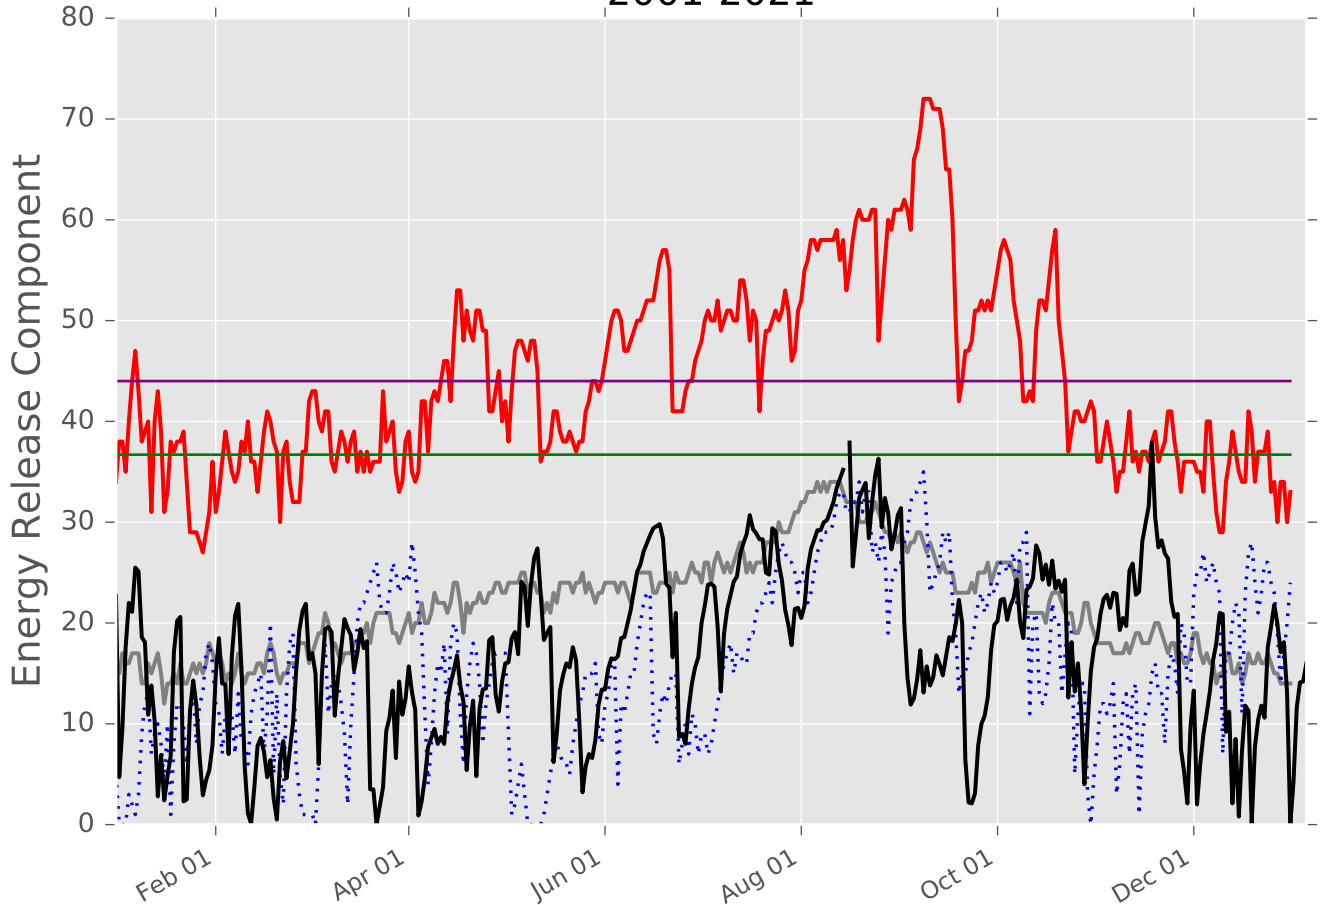

PSA - W Pinewoods 2001-2021

— Avg
— 97% [44]
— Max
— 90% [36]
··· 2020
— 2021

1 Day Periods

Fuel Model: G
7683 Wx Observations
Generated on 01/05/2021-16:46