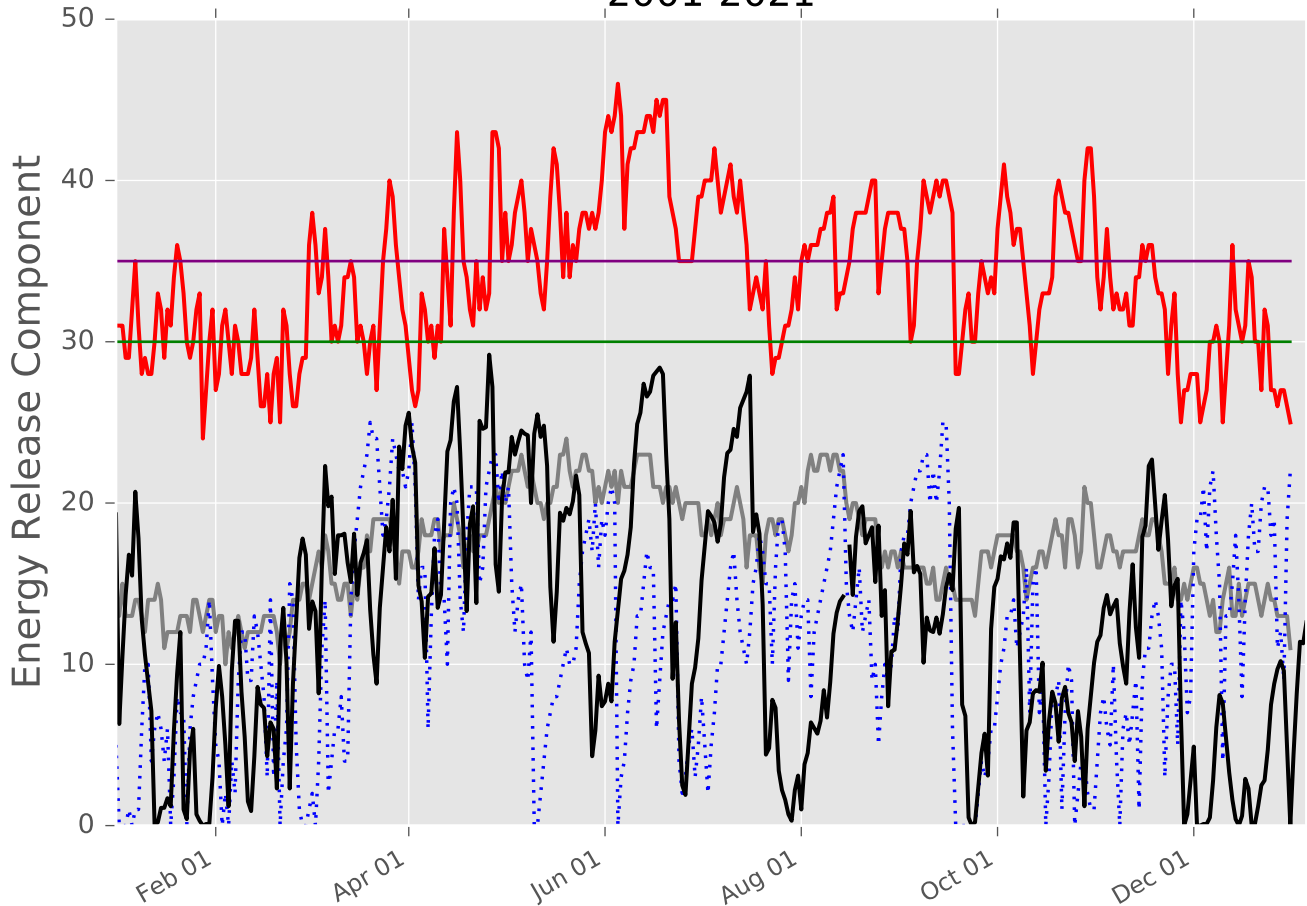

# PSA - Upper Coast 2001-2021

— Avg  
— 97% [35]  
— Max  
— 90% [30]  
... 2020  
— 2021

## 1 Day Periods

Fuel Model: G  
7518 Wx Observations  
Generated on 01/05/2021-16:46