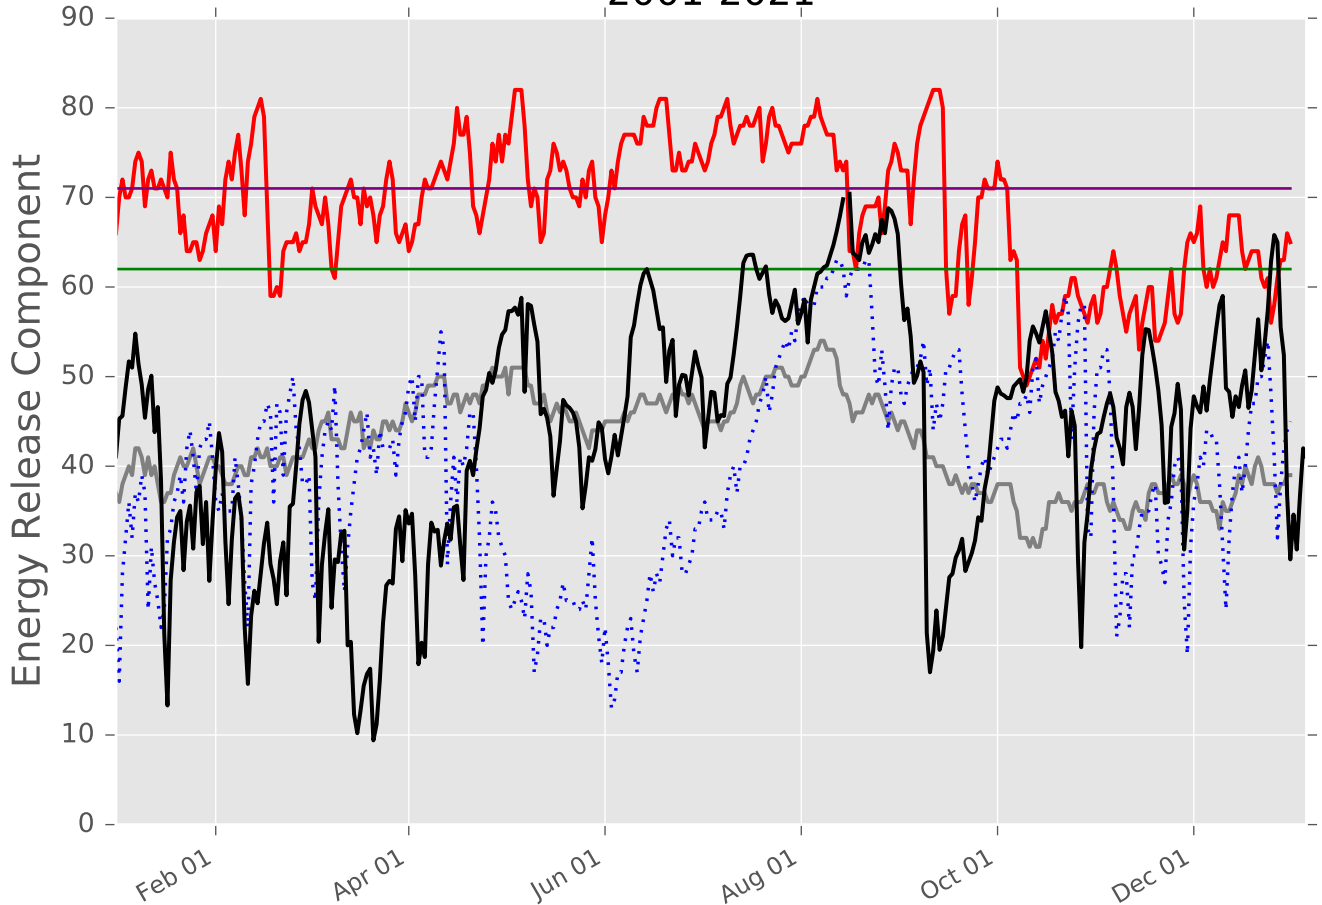

# PSA - Southern Plain 2001-2021

— Avg  
— 97% [71]  
— Max  
— 90% [62]  
... 2020  
— 2021

1 Day Periods

Fuel Model: G  
7676 Wx Observations  
Generated on 01/05/2021-16:46