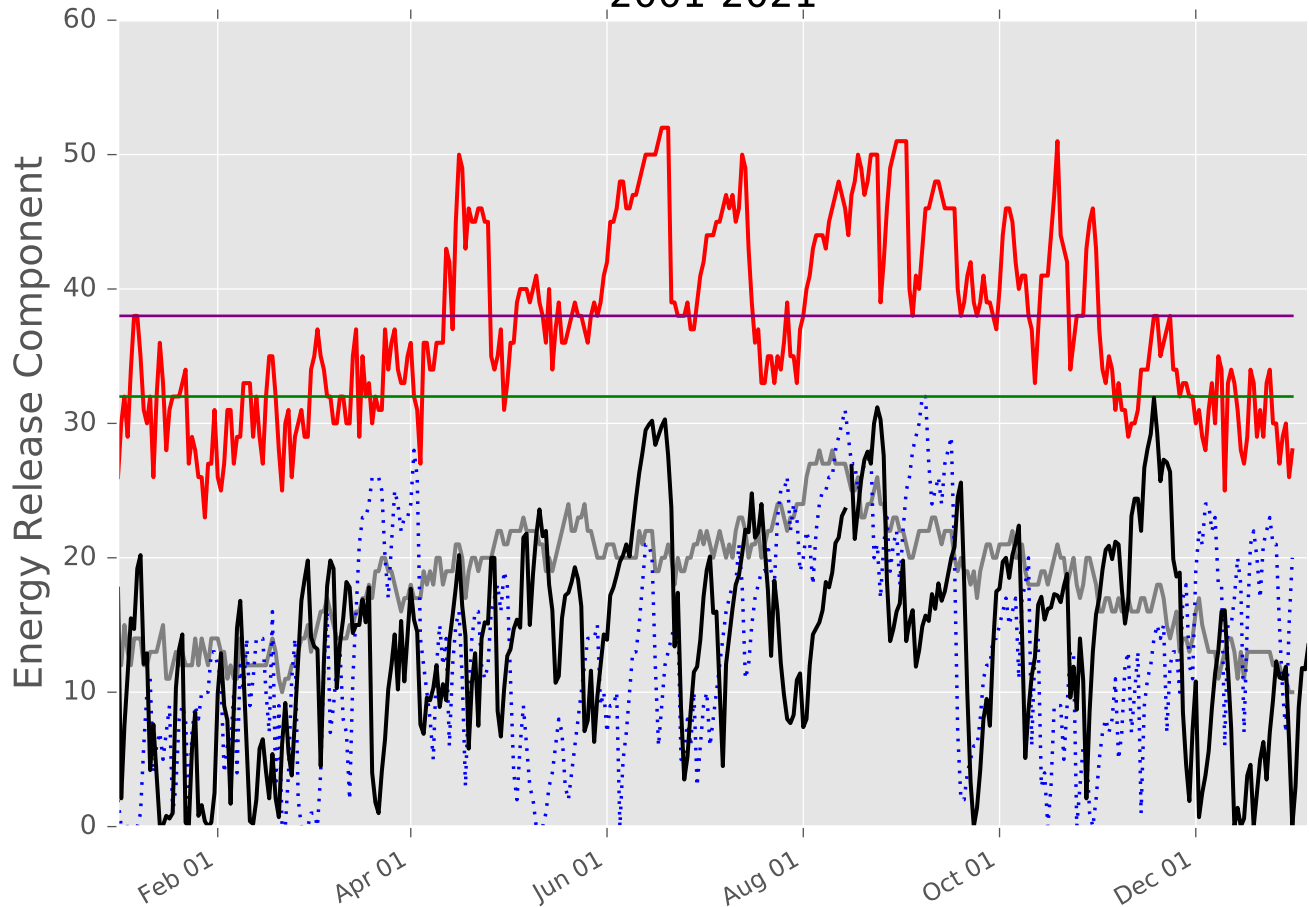

PSA - SE TX 2001-2021

1 Day Periods

Fuel Model: G
7680 Wx Observations
Generated on 01/05/2021-16:46