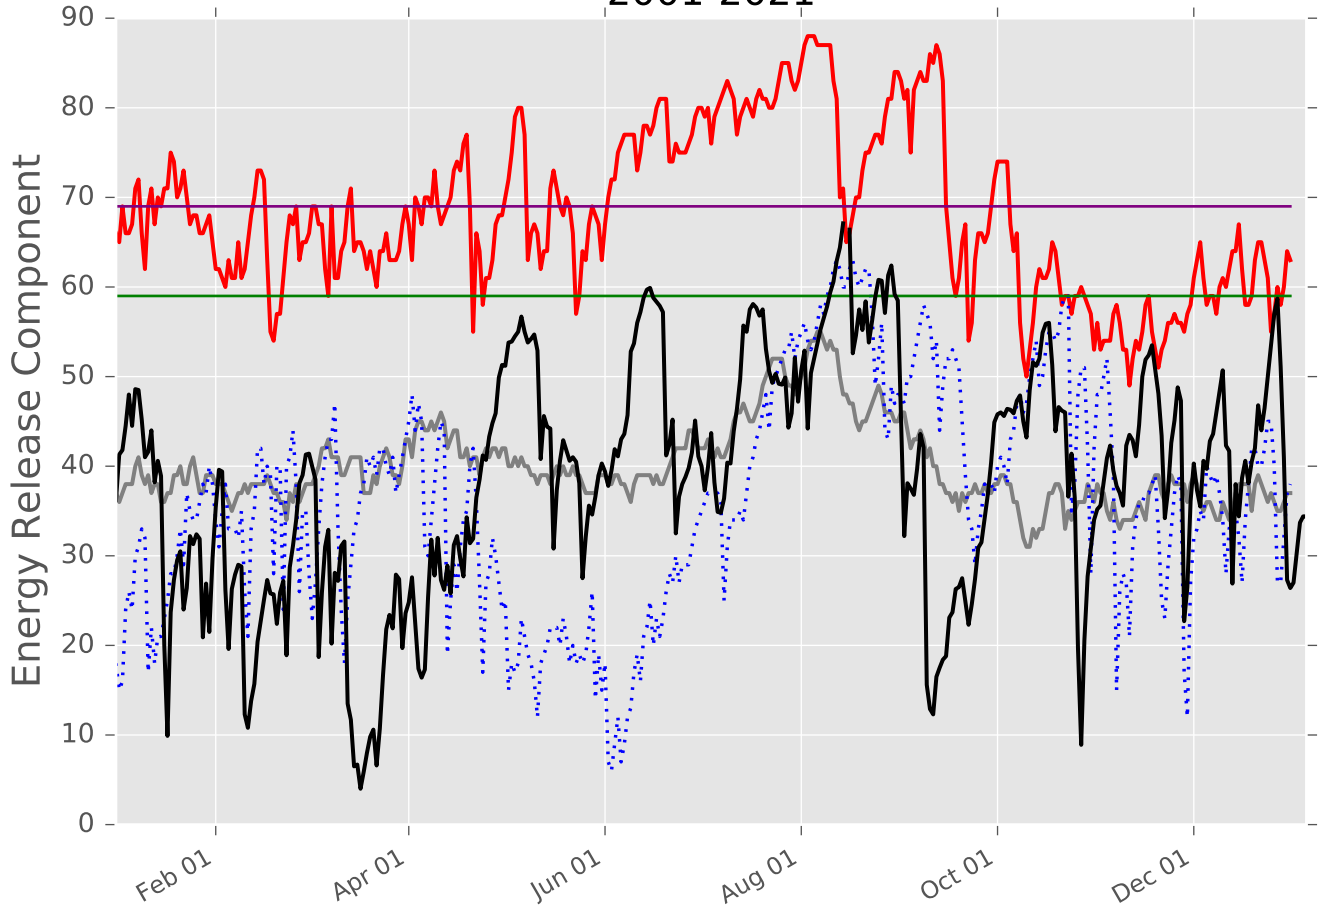

# PSA - Rolling Plains 2001-2021

— Avg  
— 97% [69]  
— Max  
— 90% [59]  
... 2020  
— 2021

## 1 Day Periods

Fuel Model: G  
7678 Wx Observations  
Generated on 01/05/2021-16:46