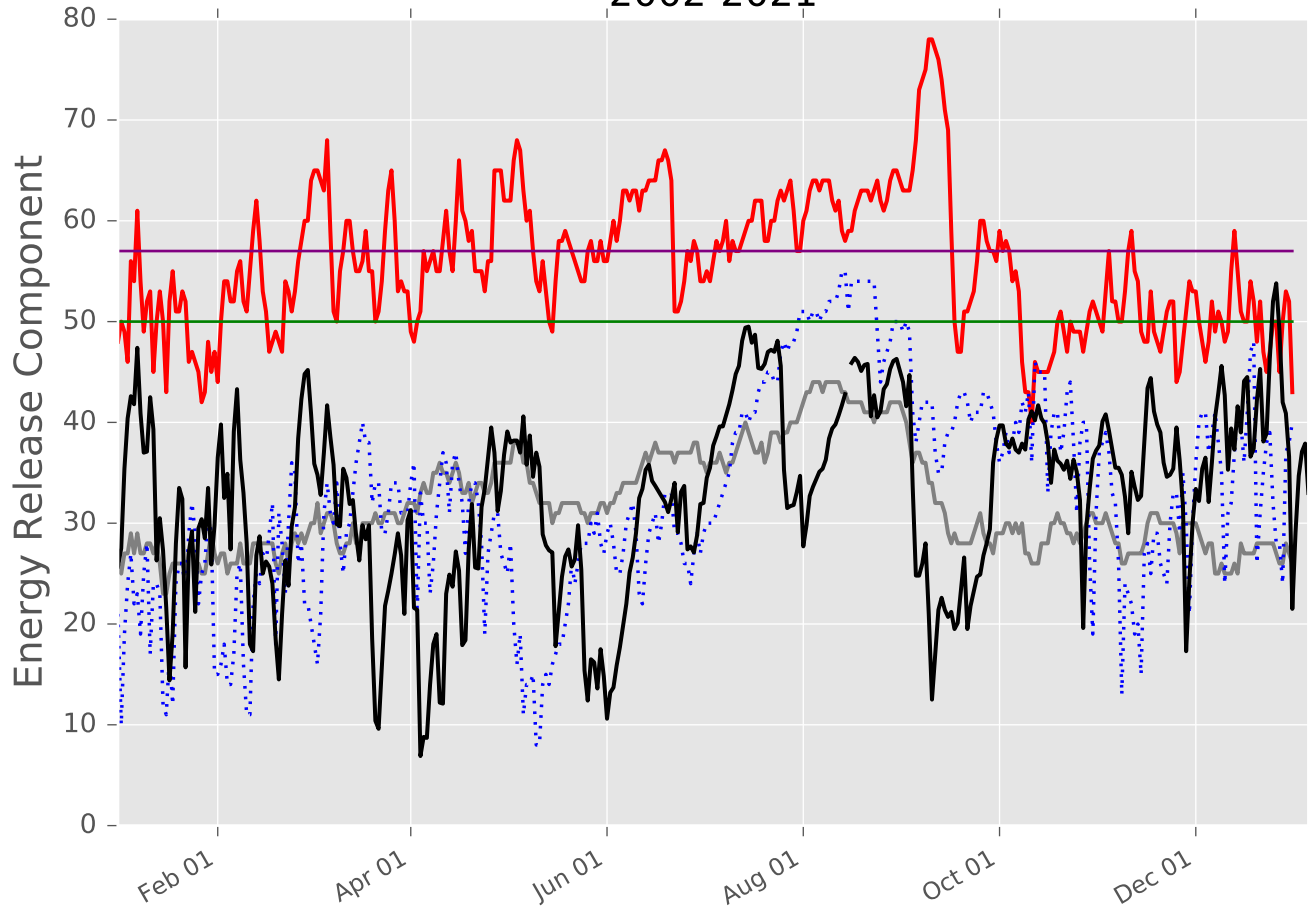

PSA - Rio Grande Pla 2002-2021

— Avg
— 97% [57]
— Max
— 90% [50]
····· 2020
— 2021

1 Day Periods

Fuel Model: G
7114 Wx Observations
Generated on 01/05/2021-16:46