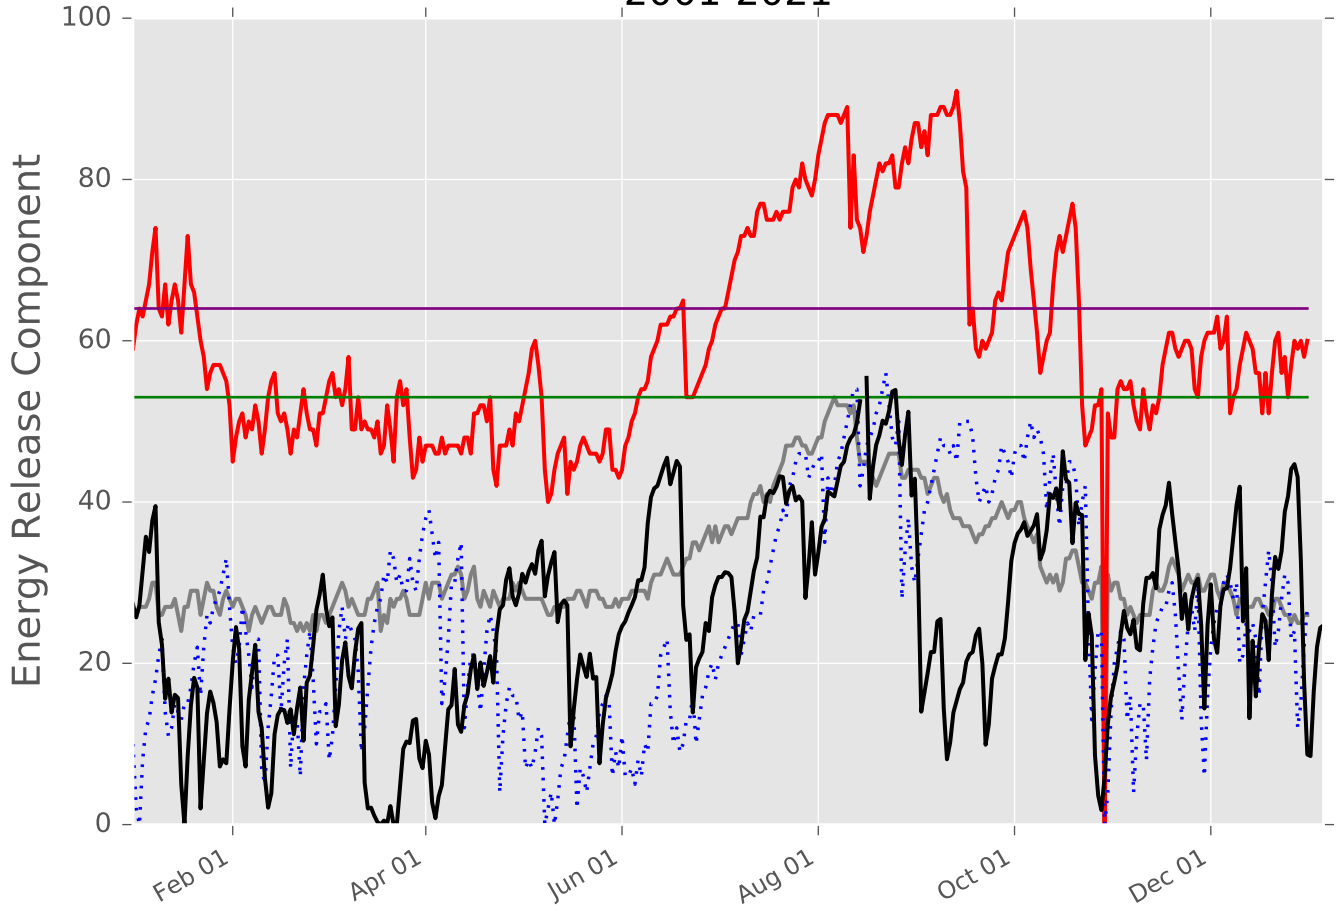

PSA - North TX 2001-2021

1 Day Periods

Fuel Model: G
7683 Wx Observations
Generated on 01/05/2021-16:46