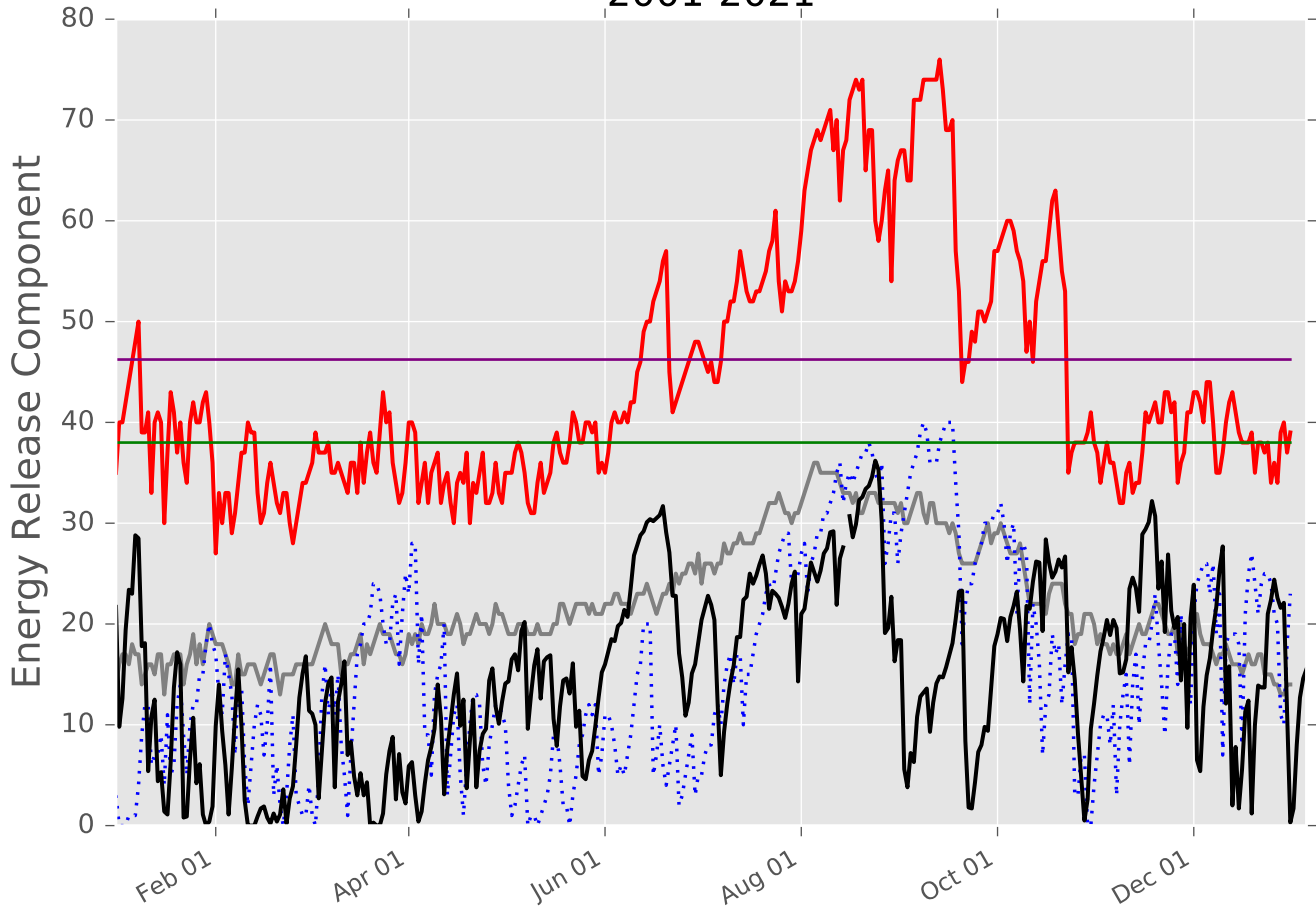

# PSA - NE TX 2001-2021

— Avg      — 97% [46]  
— Max      — 90% [38]  
... 2020    — 2021

1 Day Periods

Fuel Model: G  
7680 Wx Observations  
Generated on 01/05/2021-16:45