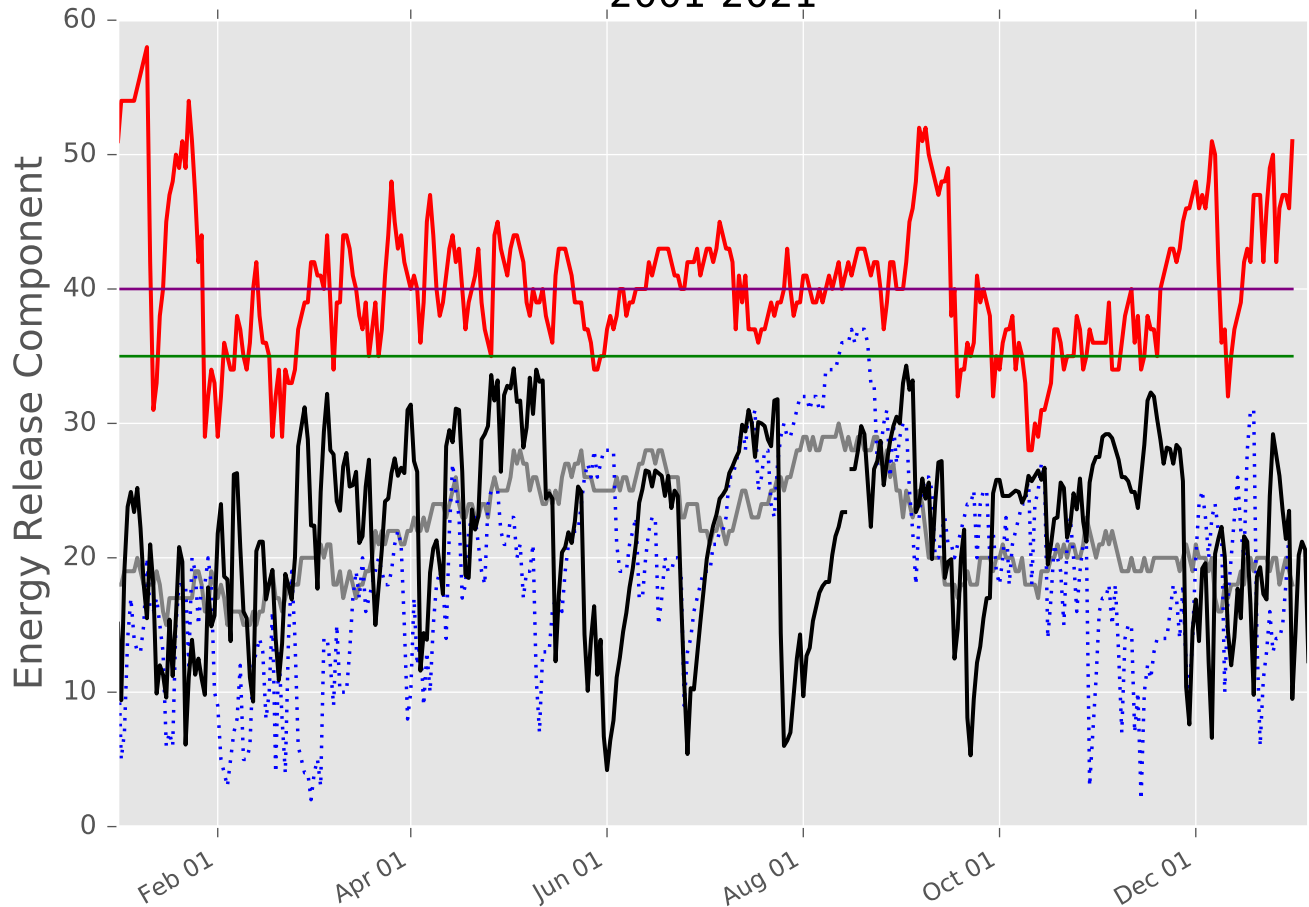

# PSA - Lower Coast 2001-2021

— Avg      — 97% [40]  
— Max      — 90% [35]  
····· 2020    — 2021

## 1 Day Periods

Fuel Model: G  
7669 Wx Observations  
Generated on 01/05/2021-16:46