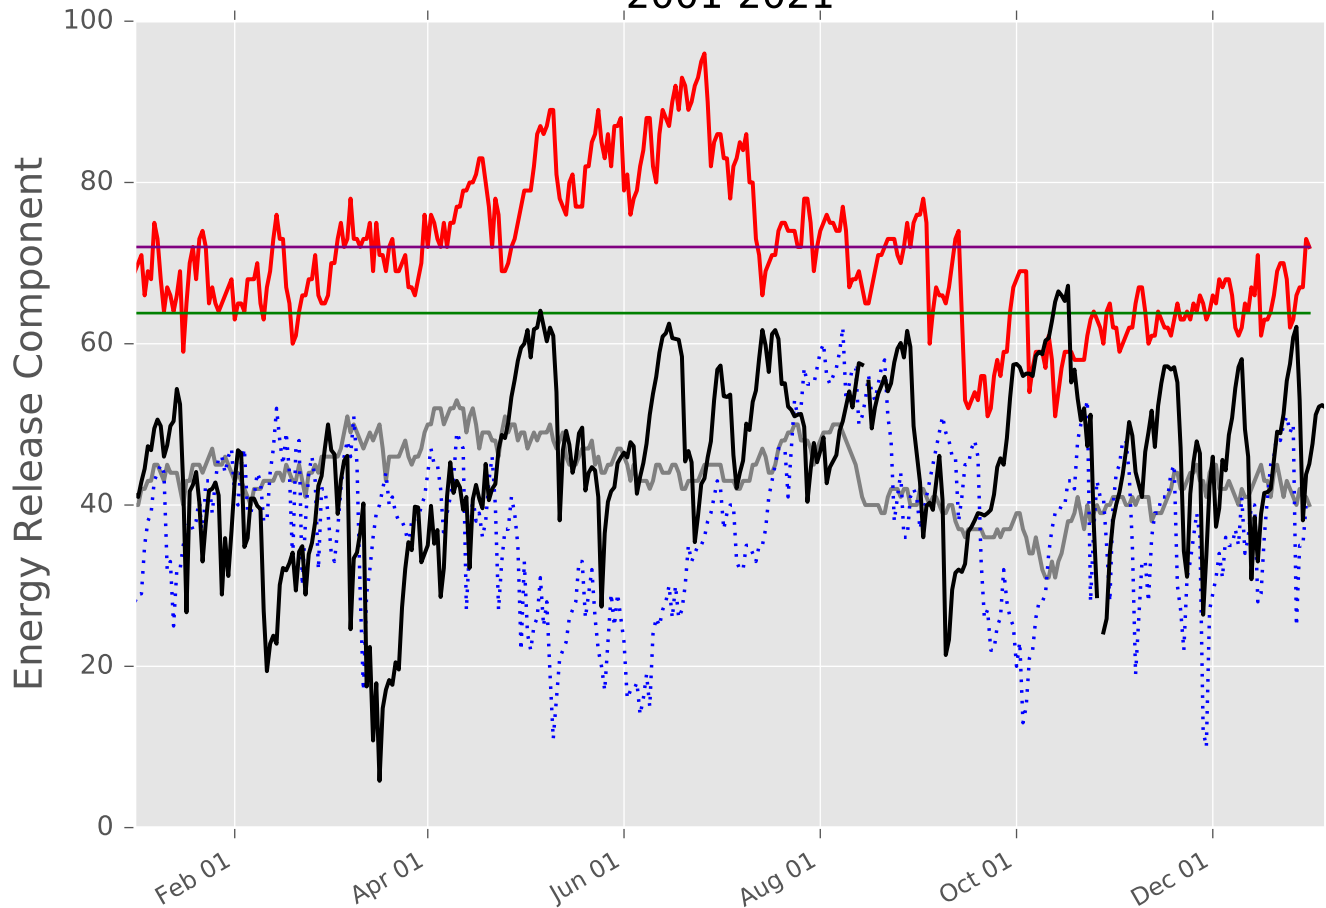

# PSA - High Plains 2001-2021

1 Day Periods

Fuel Model: G  
7678 Wx Observations  
Generated on 01/05/2021-16:45