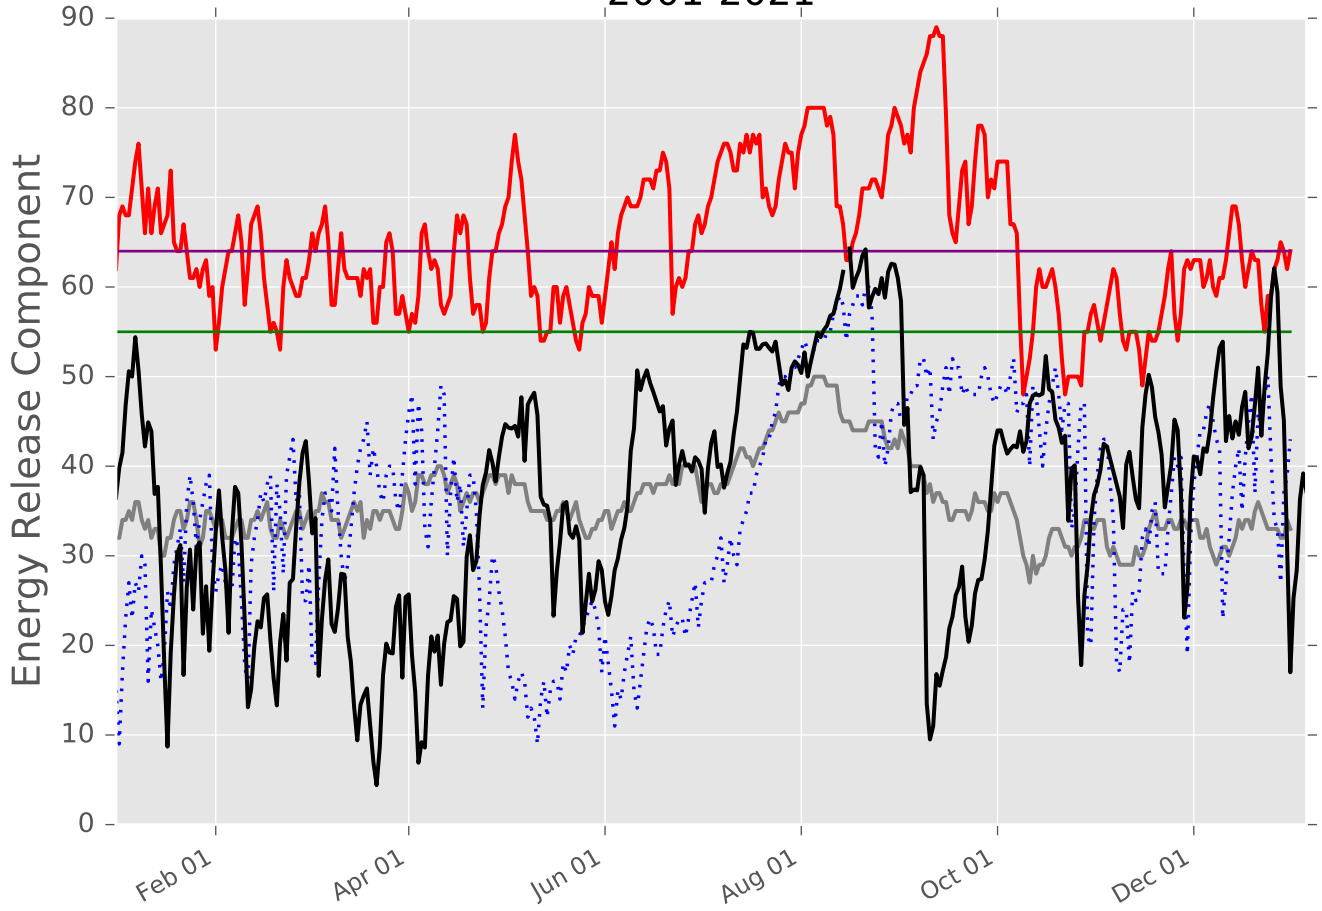

PSA - Hill Country 2001-2021

— Avg — 97% [64]
— Max — 90% [55]
... 2020 — 2021

1 Day Periods

Fuel Model: G
7678 Wx Observations
Generated on 01/05/2021-16:46