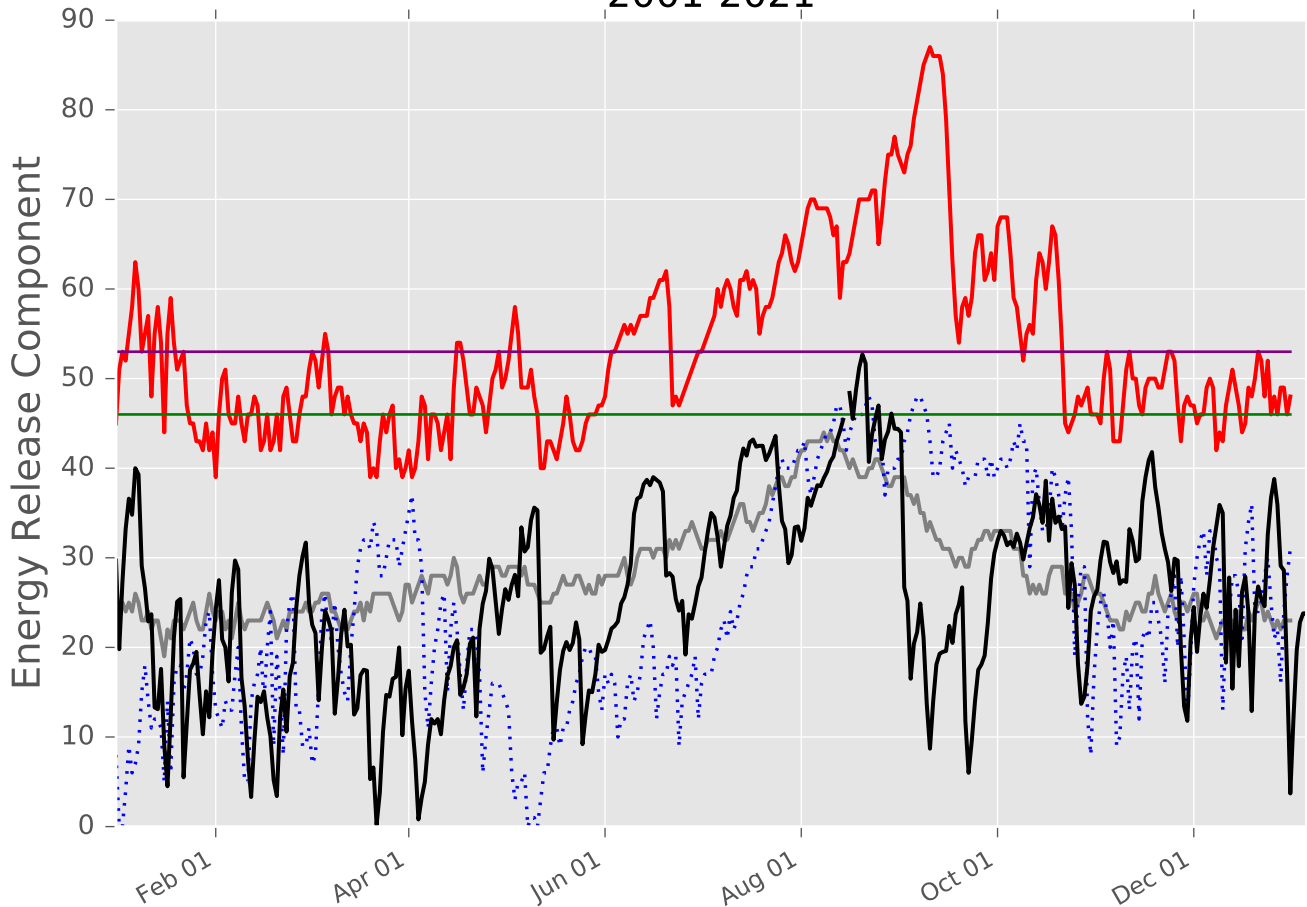

# PSA - Central TX 2001-2021

— Avg     — 97% [53]  
— Max     — 90% [46]  
... 2020    — 2021

## 1 Day Periods

Fuel Model: G  
7679 Wx Observations  
Generated on 01/05/2021-16:46