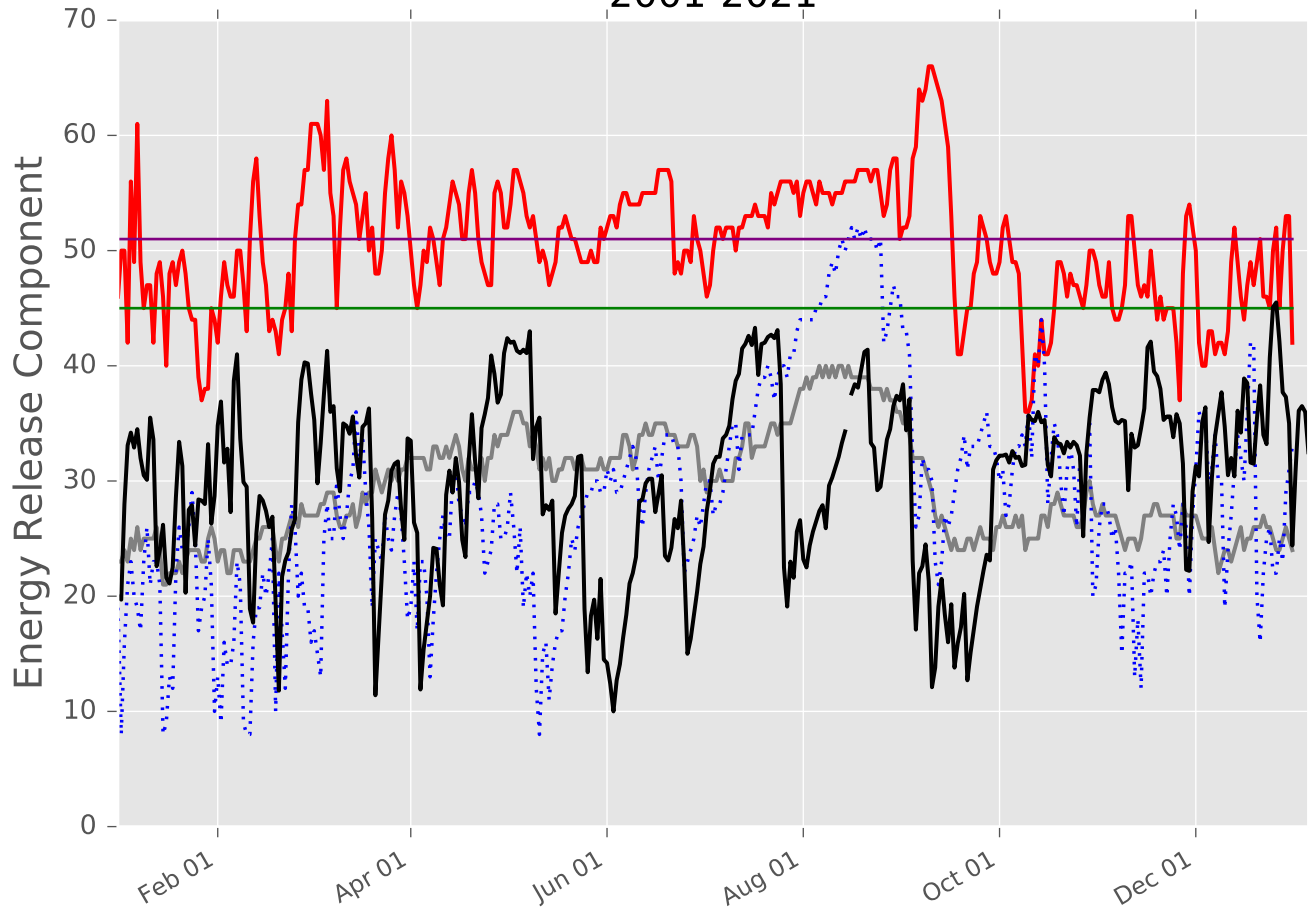

PSA - Coastal Plains 2001-2021

— Avg — 97% [51]
— Max — 90% [45]
····· 2020 — 2021

1 Day Periods

Fuel Model: G
7629 Wx Observations
Generated on 01/05/2021-16:45