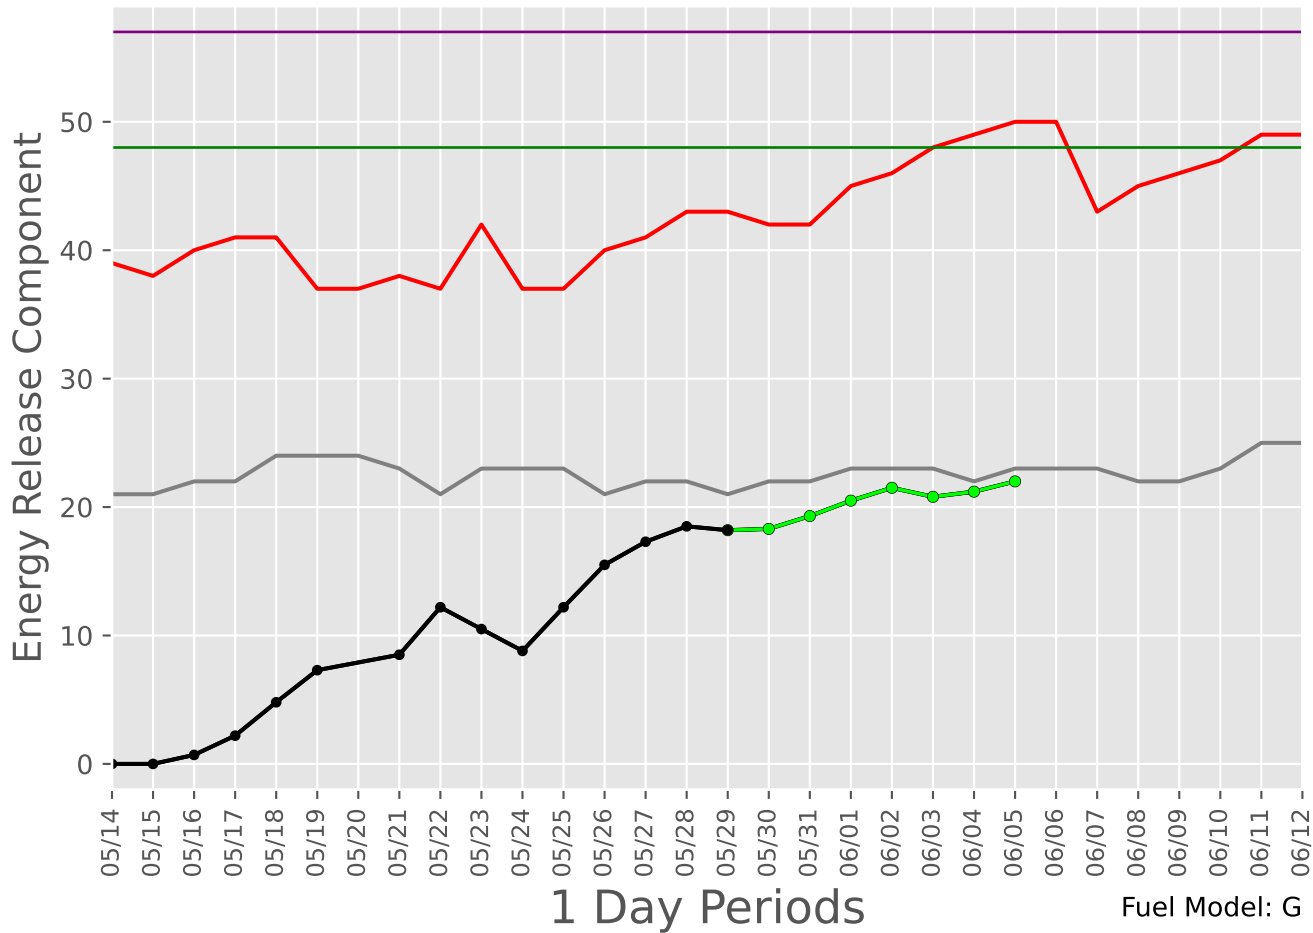

WESTERN PINEYWOODS Predictive Service Area 2001-2023

Fuel Model: G
8997 Wx Observations
Generated on 05/30/2023-00:45

WESTERN PINEYWOODS Predictive Service Area

2001-2023 - 30 Day Depiction

Fuel Model: G

8997 Wx Observations

Generated on 05/30/2023-00:45

— Avg	— 97% [57]	—● 2023 Fcst
— Max	— 90% [48]	—● 2023 Obs