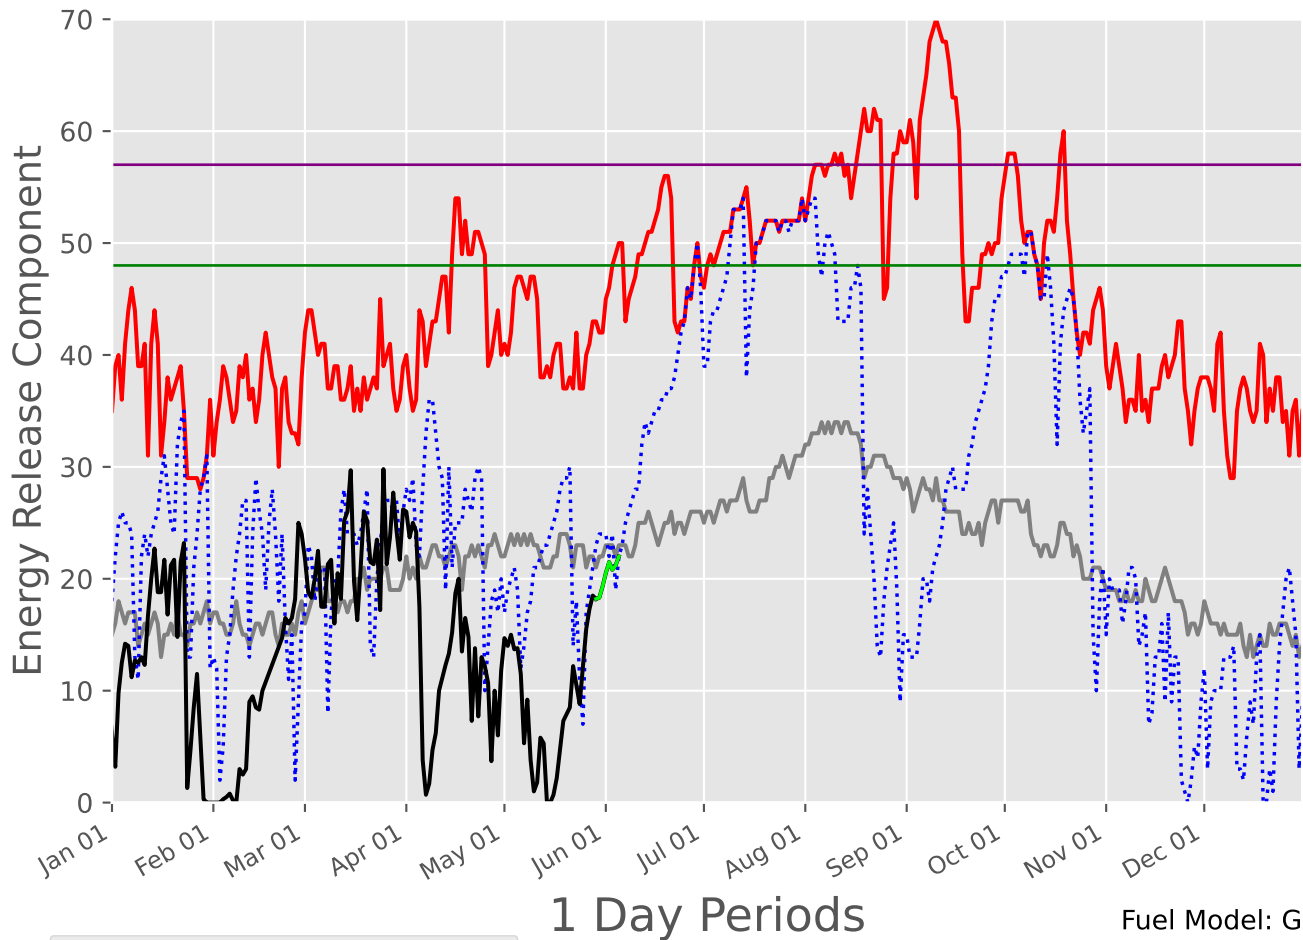

WESTERN PINEYWOODS Predictive Service Area 2001-2023

Fuel Model: G
8997 Wx Observations
Generated on 05/30/2023-00:45

WESTERN PINEYWOODS Predictive Service Area

2001-2023 - 30 Day Depiction

Fuel Model: G

8997 Wx Observations

Generated on 05/30/2023-00:45

— Avg	— 97% [57]	—● 2023 Fcst
— Max	— 90% [48]	—● 2023 Obs