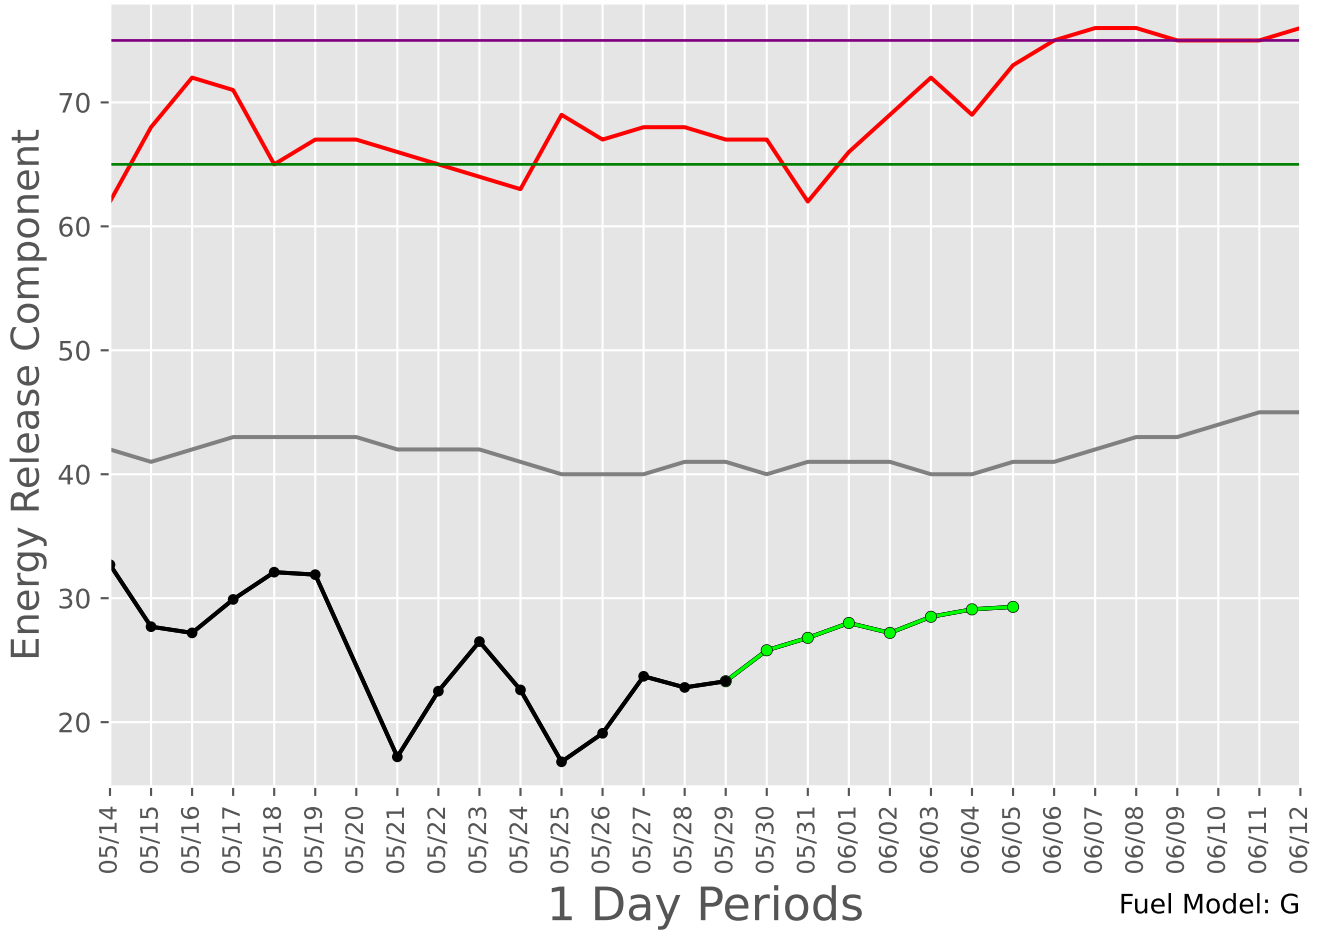

WESTERN HILL COUNTRY Predictive Service Area 2001-2023

1 Day Periods

Fuel Model: G

8999 Wx Observations

Generated on 05/30/2023-00:45

WESTERN HILL COUNTRY Predictive Service Area 2001-2023 - 30 Day Depiction

Fuel Model: G

8999 Wx Observations

Generated on 05/30/2023-00:45