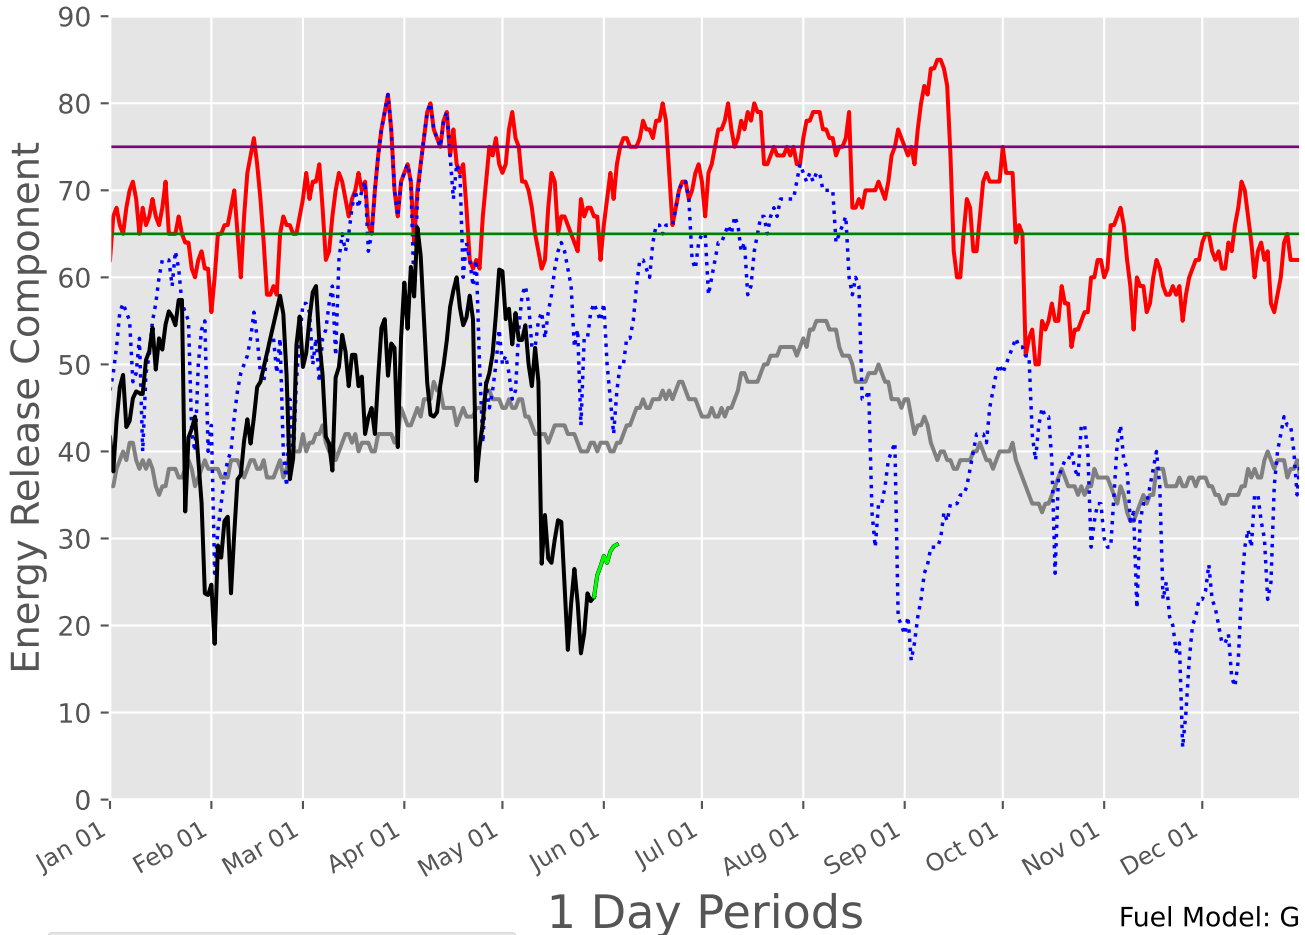

WESTERN HILL COUNTRY Predictive Service Area 2001-2023

1 Day Periods

Fuel Model: G

8999 Wx Observations

Generated on 05/30/2023-00:45

WESTERN HILL COUNTRY Predictive Service Area 2001-2023 - 30 Day Depiction

Fuel Model: G

8999 Wx Observations

Generated on 05/30/2023-00:45