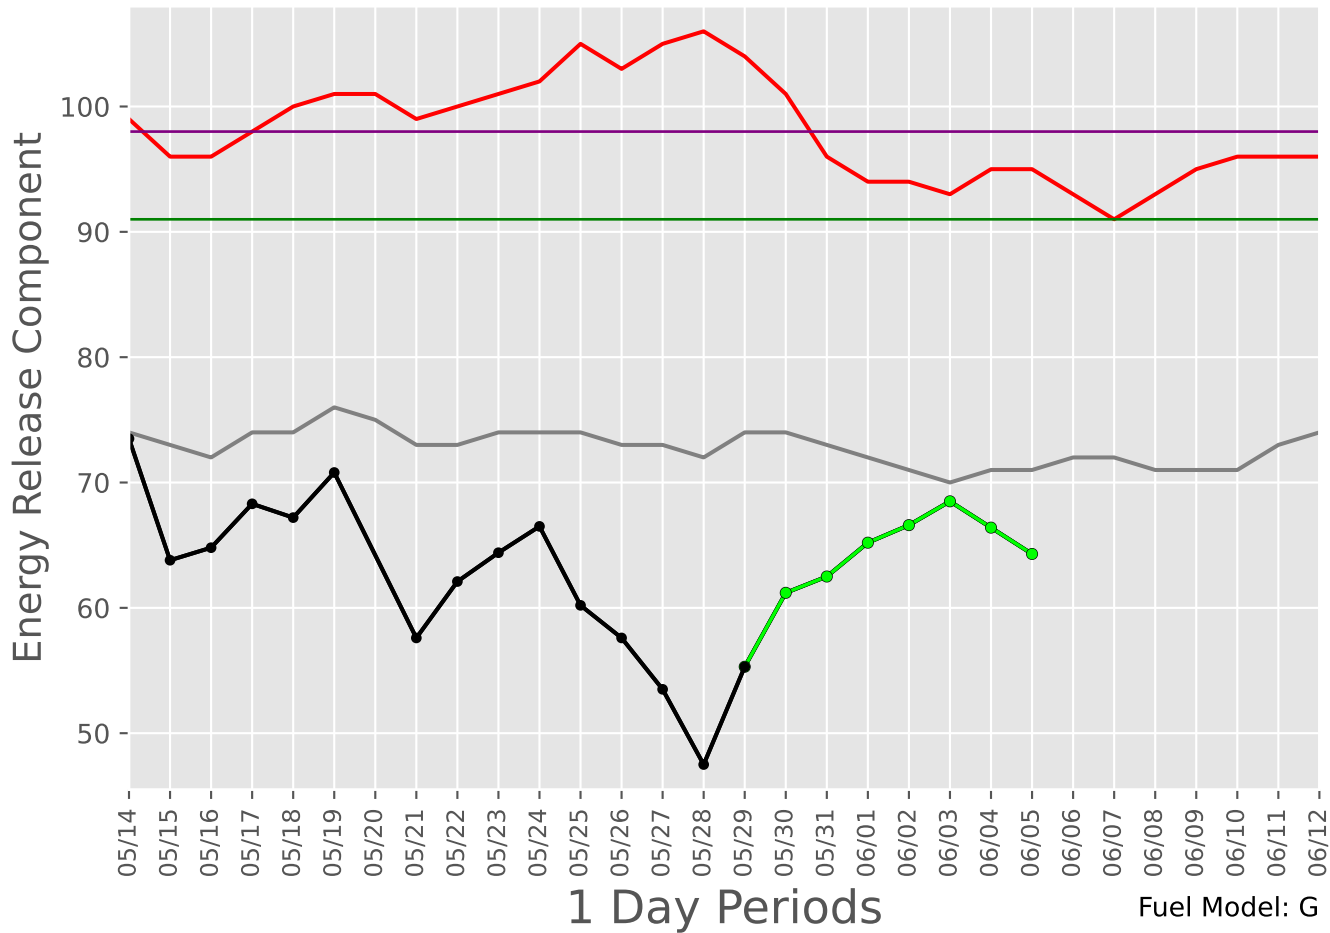

TRANS PECOS Predictive Service Area 2001-2023

1 Day Periods

Fuel Model: G

8999 Wx Observations

Generated on 05/30/2023-00:45

TRANS PECOS Predictive Service Area 2001-2023 - 30 Day Depiction

Fuel Model: G

8999 Wx Observations

Generated on 05/30/2023-00:45

— Avg	— 97% [98]	—● 2023 Fcst
— Max	— 90% [91]	—● 2023 Obs