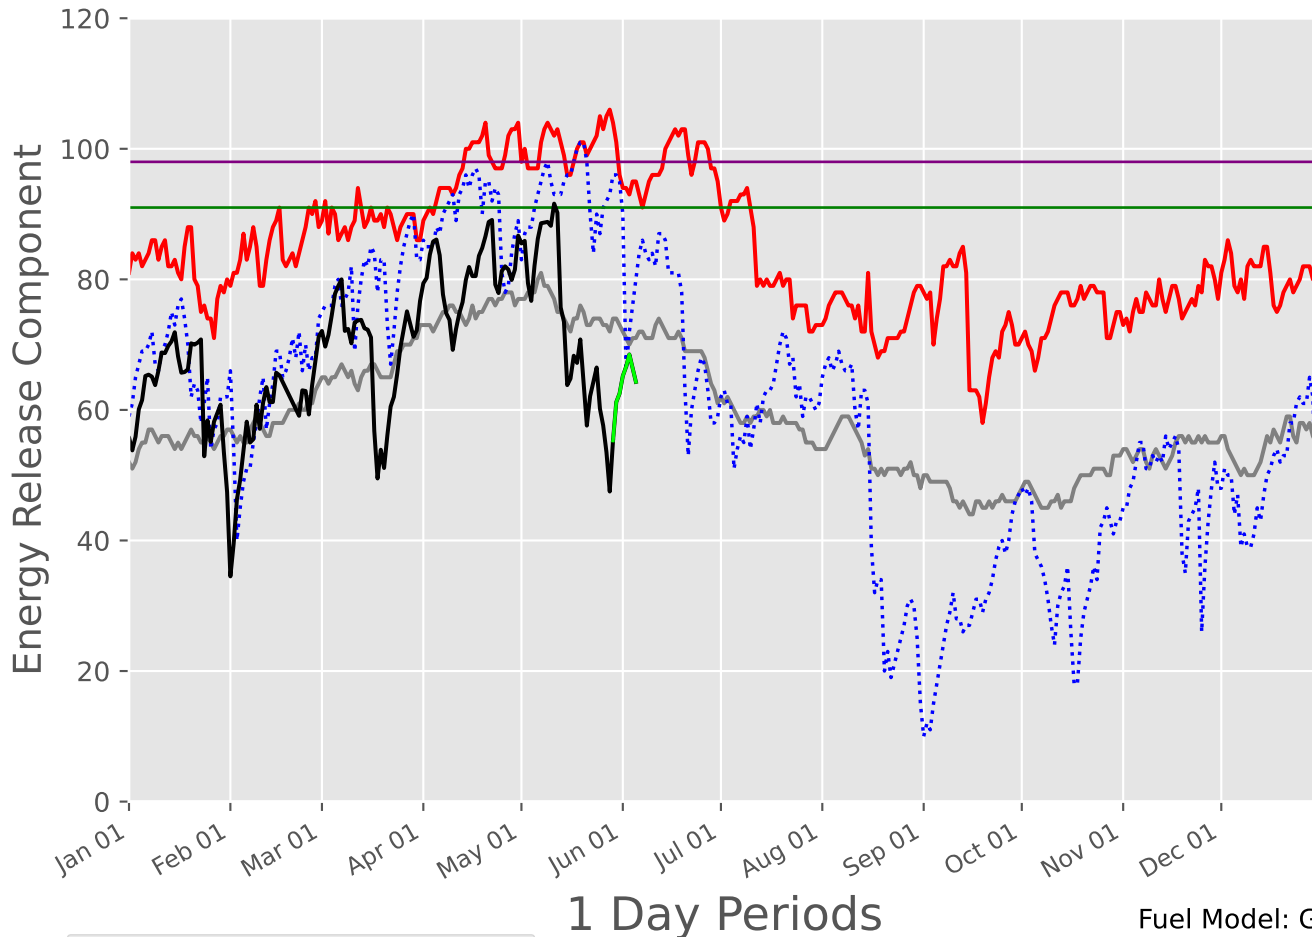

TRANS PECOS Predictive Service Area 2001-2023

1 Day Periods

Fuel Model: G

8999 Wx Observations

Generated on 05/30/2023-00:45

TRANS PECOS Predictive Service Area 2001-2023 - 30 Day Depiction

Fuel Model: G

8999 Wx Observations

Generated on 05/30/2023-00:45

— Avg	— 97% [98]	—● 2023 Fcst
— Max	— 90% [91]	—● 2023 Obs