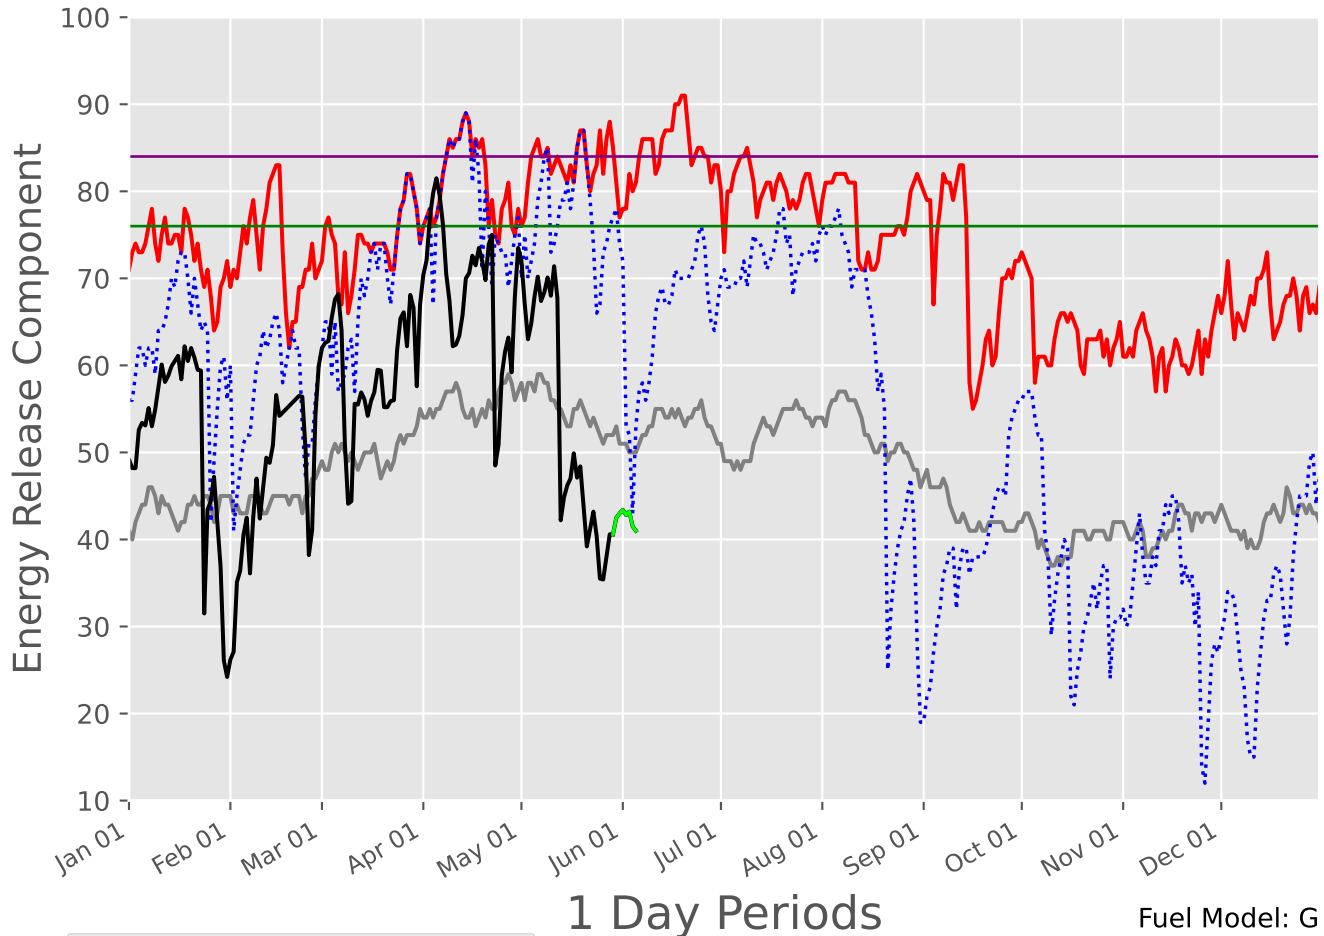

SOUTHERN PLAINS Predictive Service Area 2001-2023

1 Day Periods

Fuel Model: G

8999 Wx Observations

Generated on 05/30/2023-00:45

SOUTHERN PLAINS Predictive Service Area

2001-2023 - 30 Day Depiction

Fuel Model: G
8999 Wx Observations
Generated on 05/30/2023-00:45