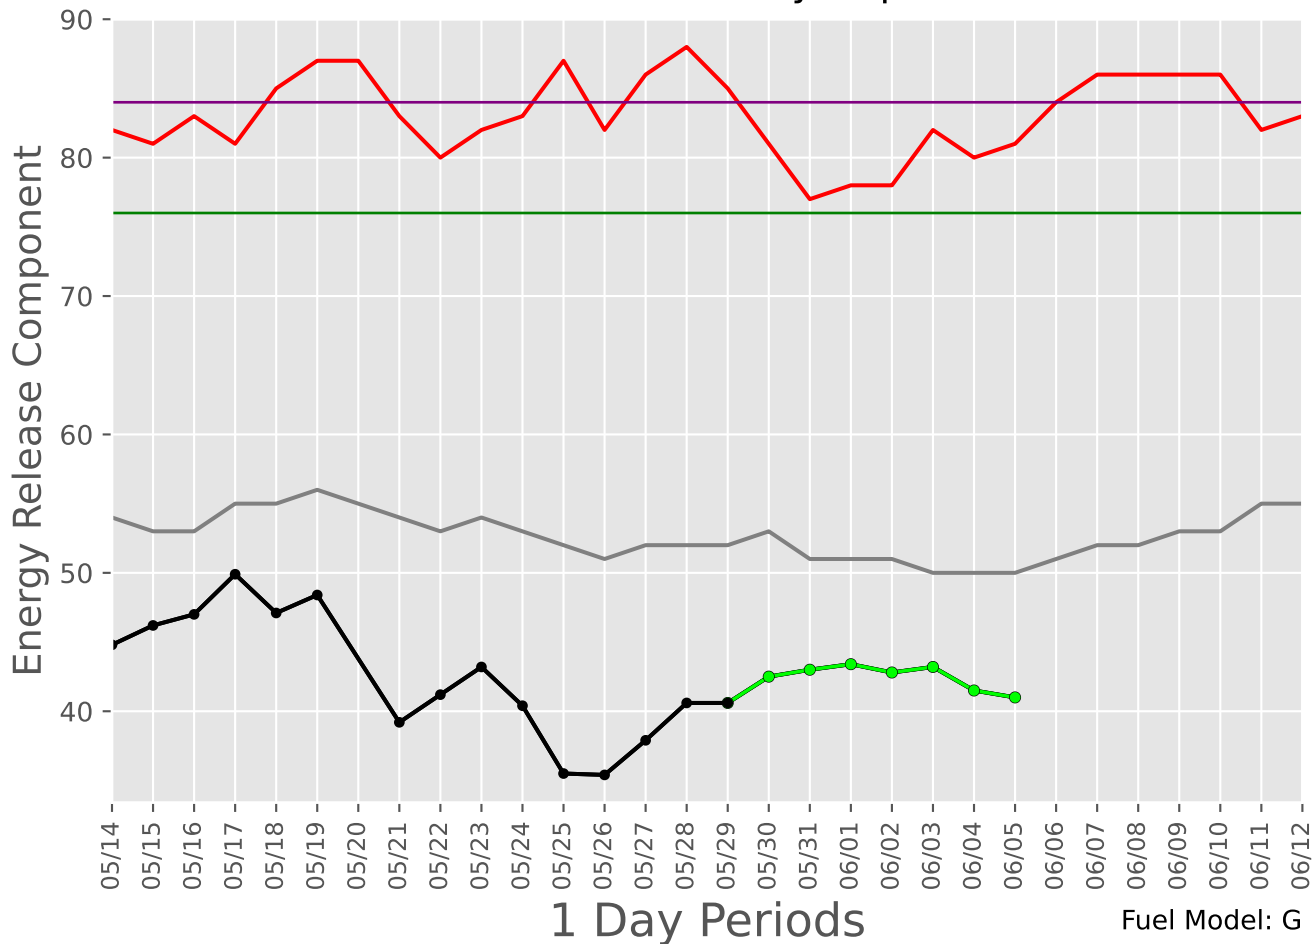

SOUTHERN PLAINS Predictive Service Area 2001-2023

1 Day Periods

Fuel Model: G

8999 Wx Observations

Generated on 05/30/2023-00:45

SOUTHERN PLAINS Predictive Service Area

2001-2023 - 30 Day Depiction

Fuel Model: G
8999 Wx Observations
Generated on 05/30/2023-00:45