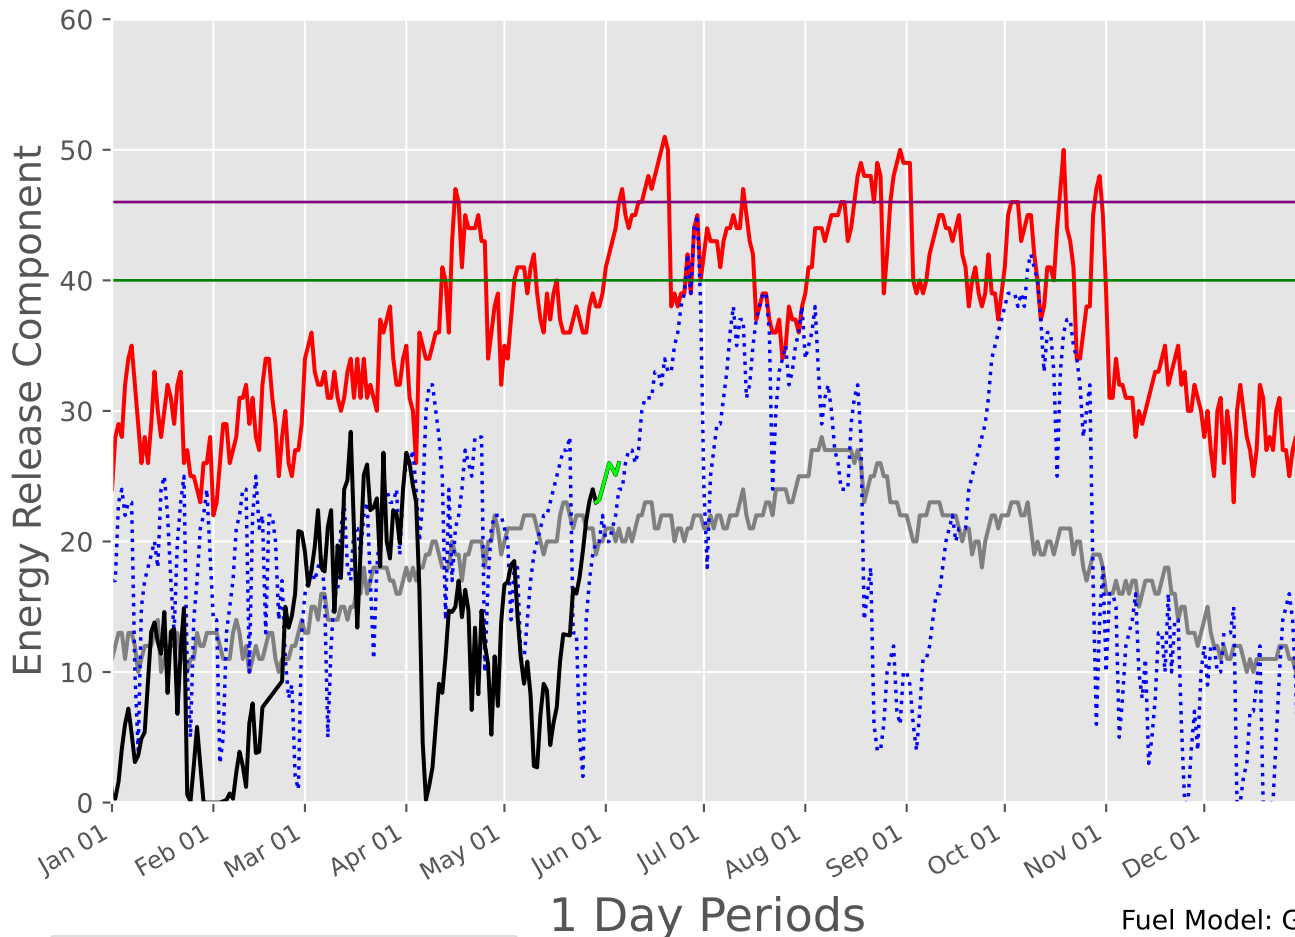

SOUTHEAST TEXAS Predictive Service Area 2001-2023

1 Day Periods

Fuel Model: G

8999 Wx Observations

Generated on 05/30/2023-00:45

SOUTHEAST TEXAS Predictive Service Area

2001-2023 - 30 Day Depiction

Fuel Model: G

8999 Wx Observations

Generated on 05/30/2023-00:45