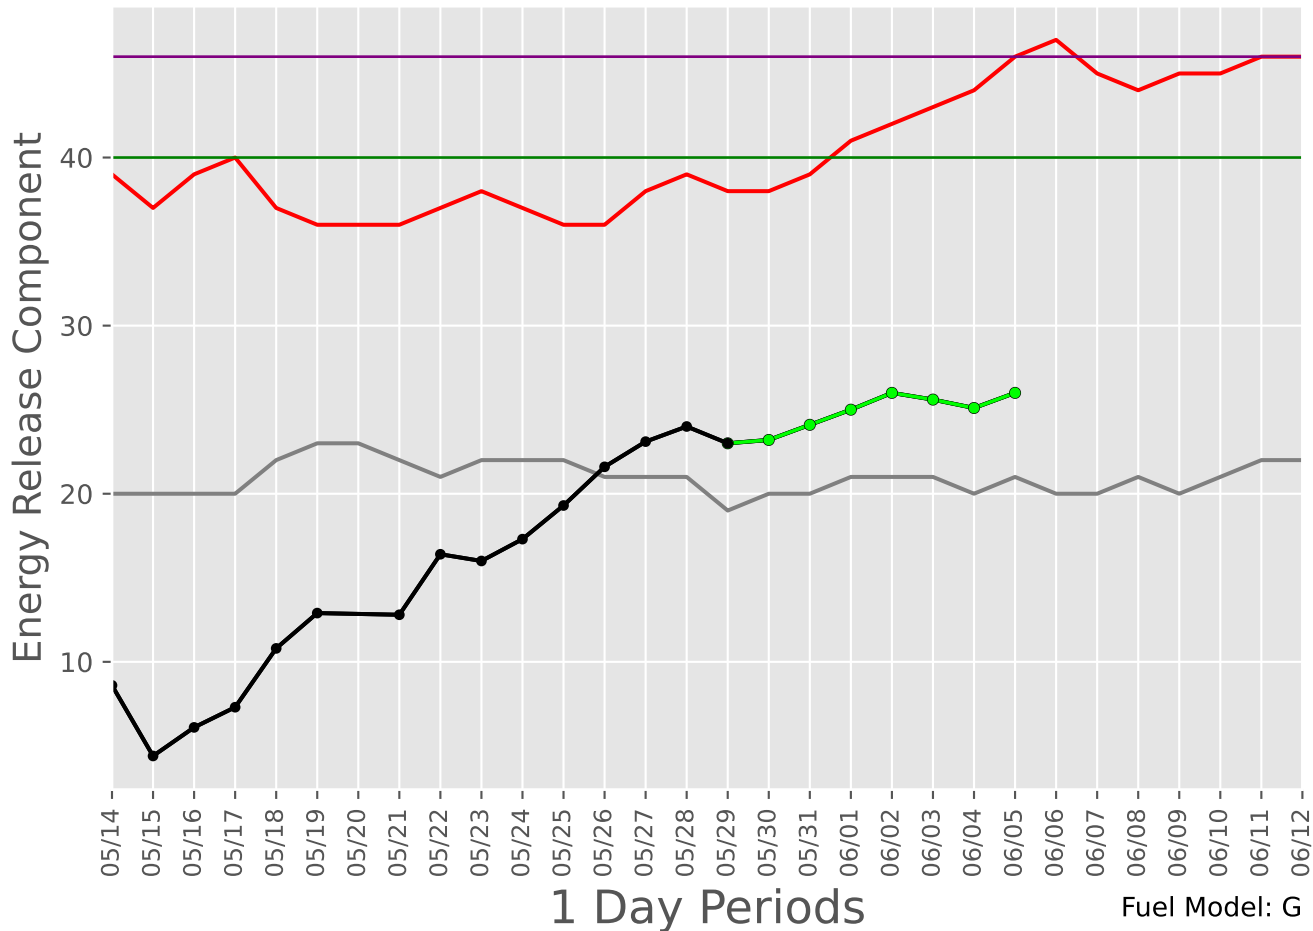

SOUTHEAST TEXAS Predictive Service Area 2001-2023

1 Day Periods

Fuel Model: G

8999 Wx Observations

Generated on 05/30/2023-00:45

SOUTHEAST TEXAS Predictive Service Area

2001-2023 - 30 Day Depiction

Fuel Model: G

8999 Wx Observations

Generated on 05/30/2023-00:45