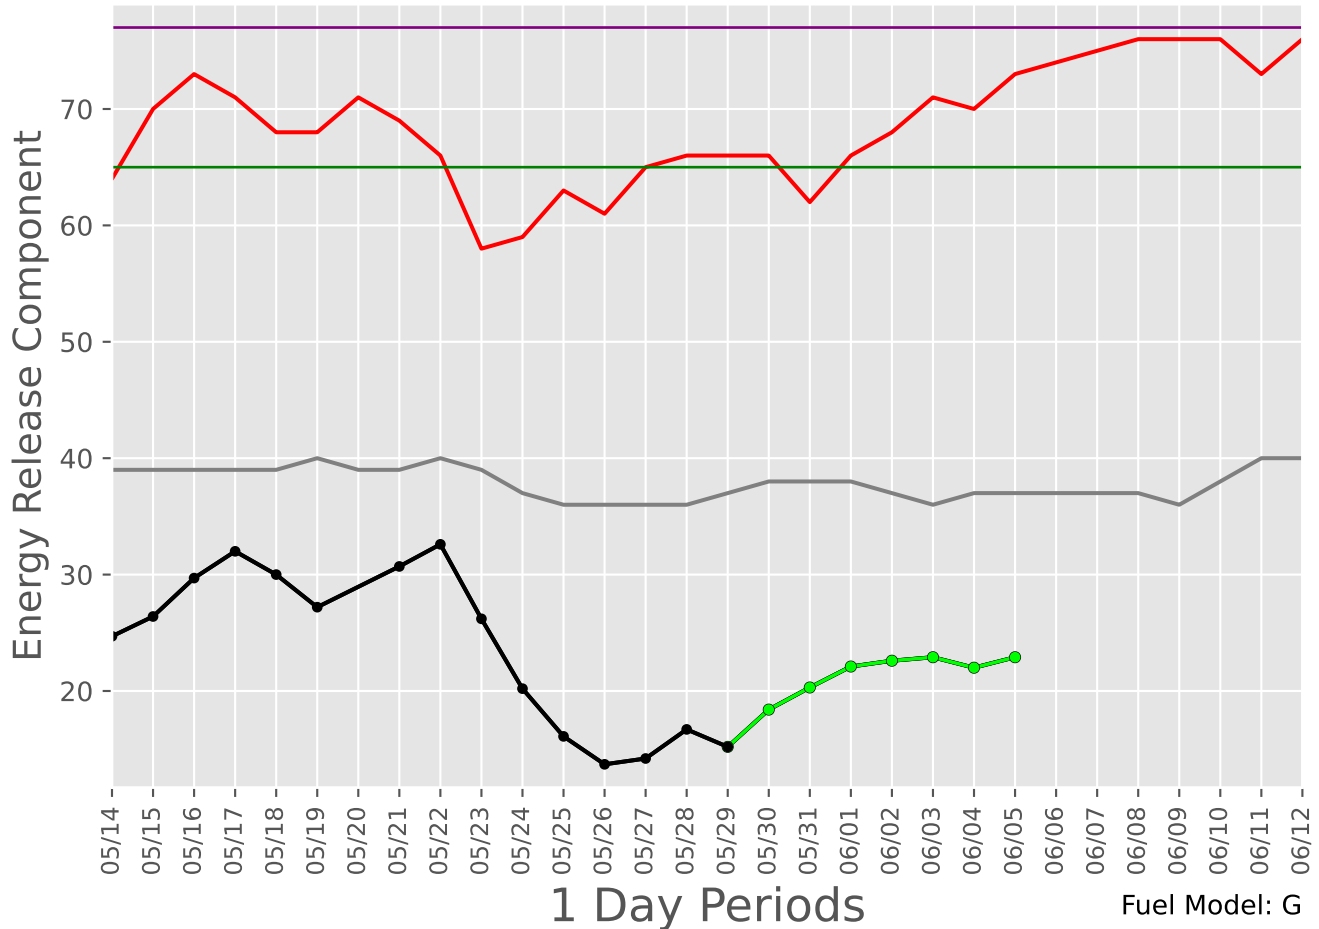

ROLLING PLAINS Predictive Service Area 2001-2023

1 Day Periods

Fuel Model: G

8999 Wx Observations

Generated on 05/30/2023-00:45

ROLLING PLAINS Predictive Service Area

2001-2023 - 30 Day Depiction

Fuel Model: G

8999 Wx Observations

Generated on 05/30/2023-00:45