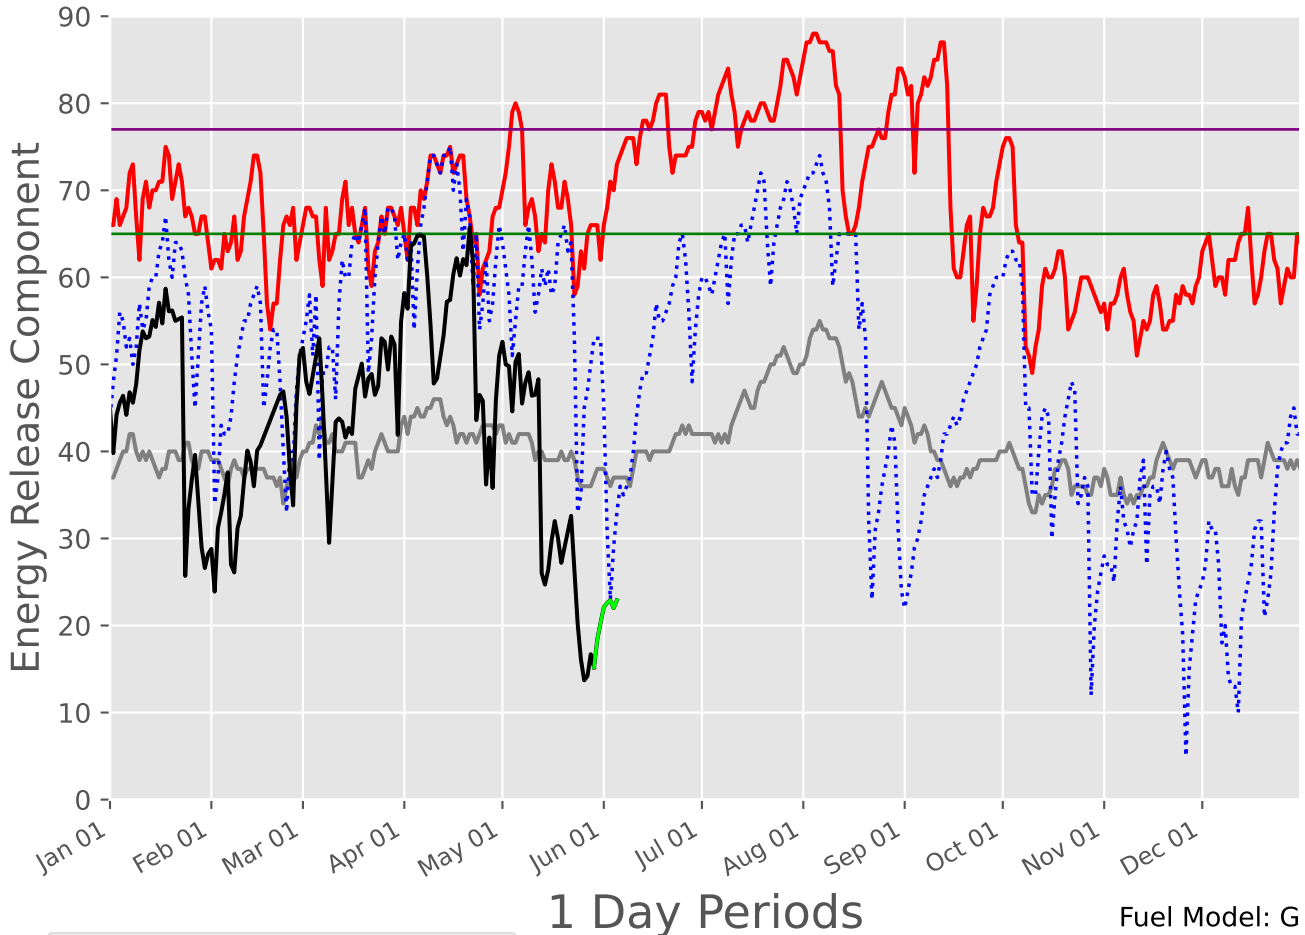

ROLLING PLAINS Predictive Service Area 2001-2023

1 Day Periods

Fuel Model: G

8999 Wx Observations

Generated on 05/30/2023-00:45

ROLLING PLAINS Predictive Service Area

2001-2023 - 30 Day Depiction

Fuel Model: G

8999 Wx Observations

Generated on 05/30/2023-00:45