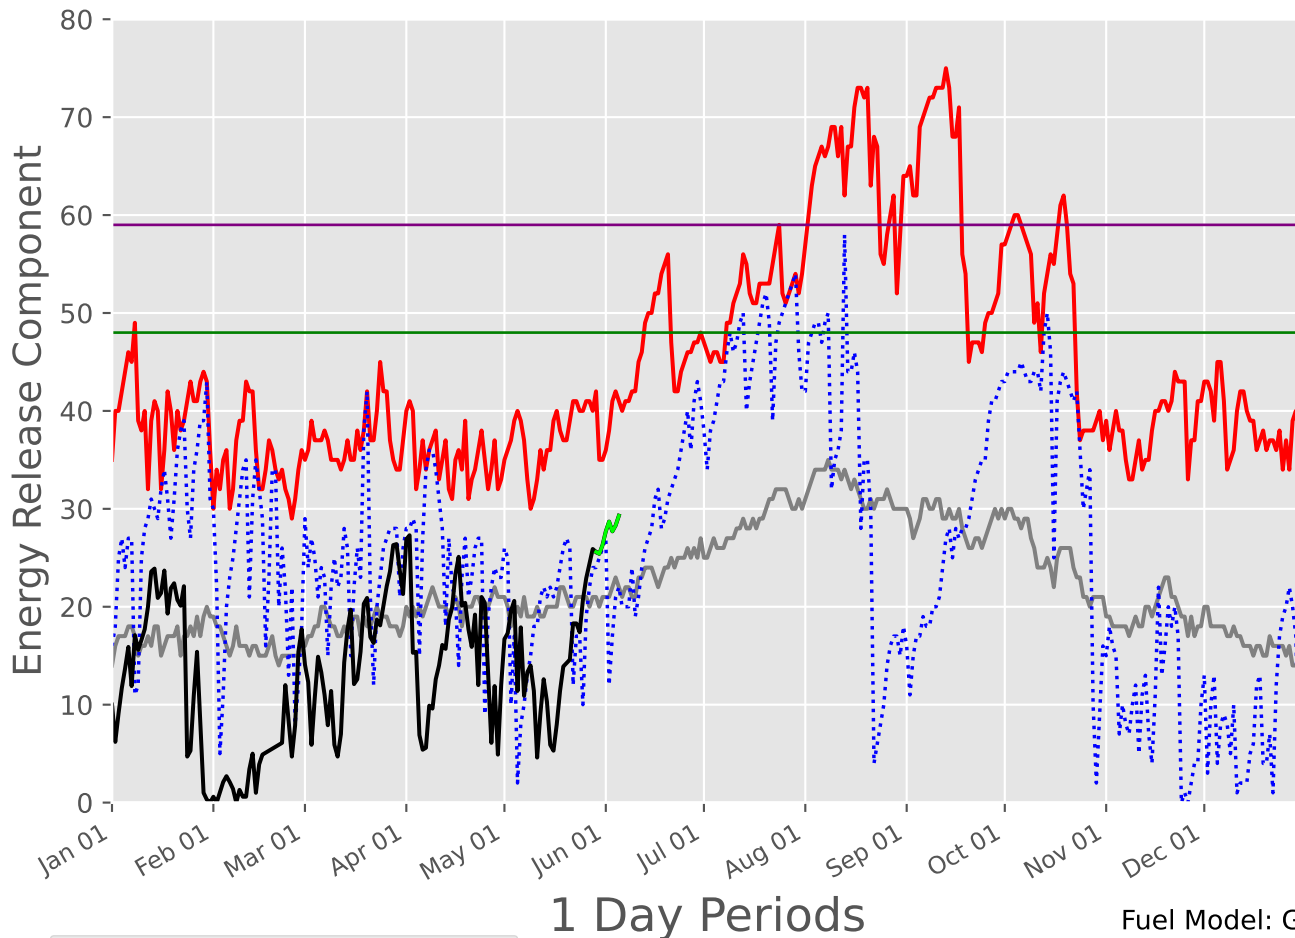

NORTHEAST TEXAS Predictive Service Area 2001-2023

1 Day Periods

Fuel Model: G

9372 Wx Observations

Generated on 05/30/2023-00:45

NORTHEAST TEXAS Predictive Service Area

2001-2023 - 30 Day Depiction

Fuel Model: G

9372 Wx Observations

Generated on 05/30/2023-00:45