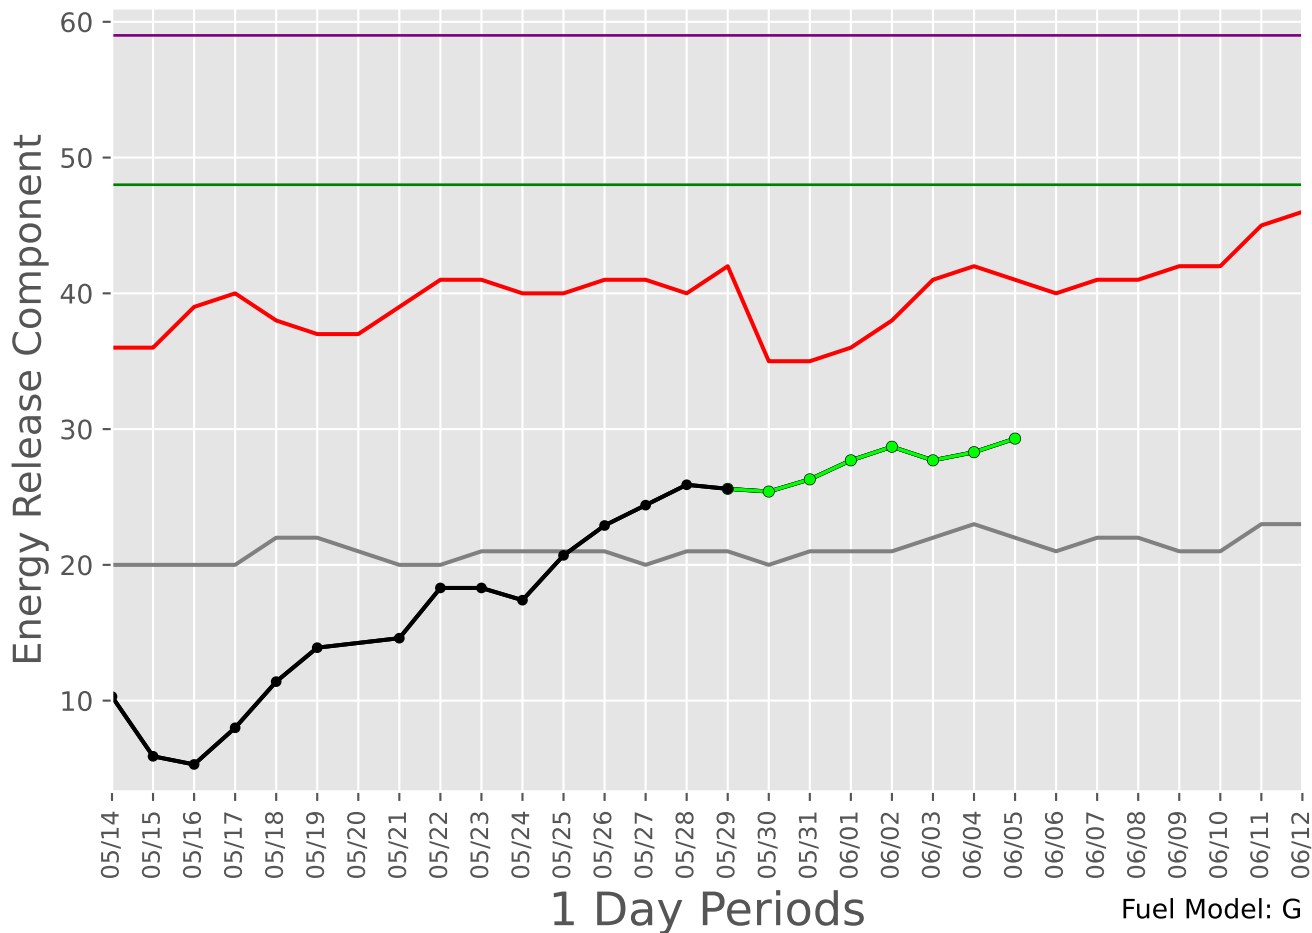

NORTHEAST TEXAS Predictive Service Area 2001-2023

1 Day Periods

Fuel Model: G

9372 Wx Observations

Generated on 05/30/2023-00:45

NORTHEAST TEXAS Predictive Service Area

2001-2023 - 30 Day Depiction

Fuel Model: G

9372 Wx Observations

Generated on 05/30/2023-00:45