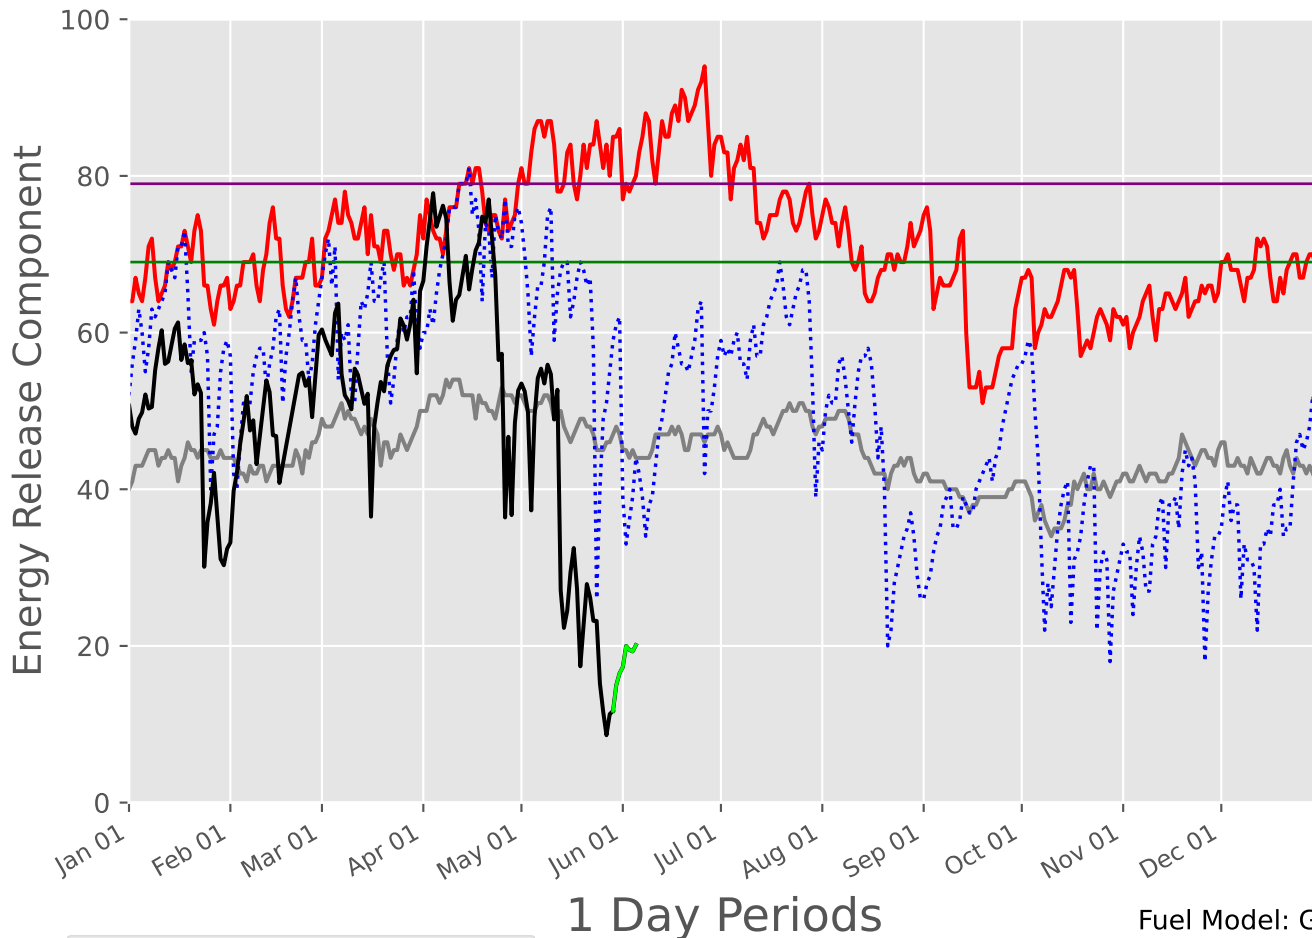

# HIGH PLAINS Predictive Service Area 2001-2023

1 Day Periods

Fuel Model: G

8999 Wx Observations

Generated on 05/30/2023-00:45

## 2001-2023 - 30 Day Depiction

Fuel Model: G  
 8999 Wx Observations  
 Generated on 05/30/2023-00:45