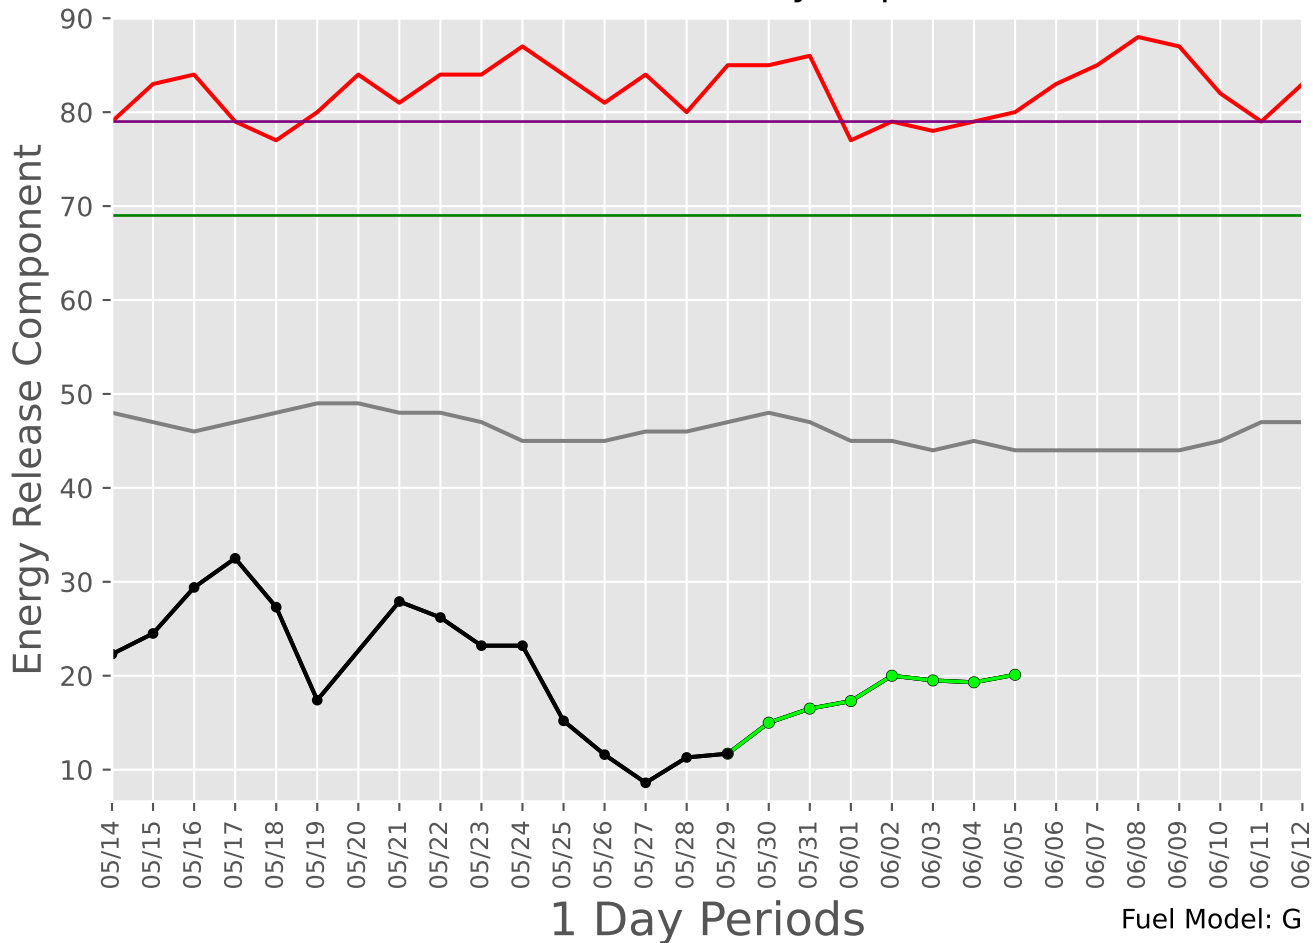

# HIGH PLAINS Predictive Service Area 2001-2023

1 Day Periods

Fuel Model: G

8999 Wx Observations

Generated on 05/30/2023-00:45

## 2001-2023 - 30 Day Depiction

Fuel Model: G  
 8999 Wx Observations  
 Generated on 05/30/2023-00:45