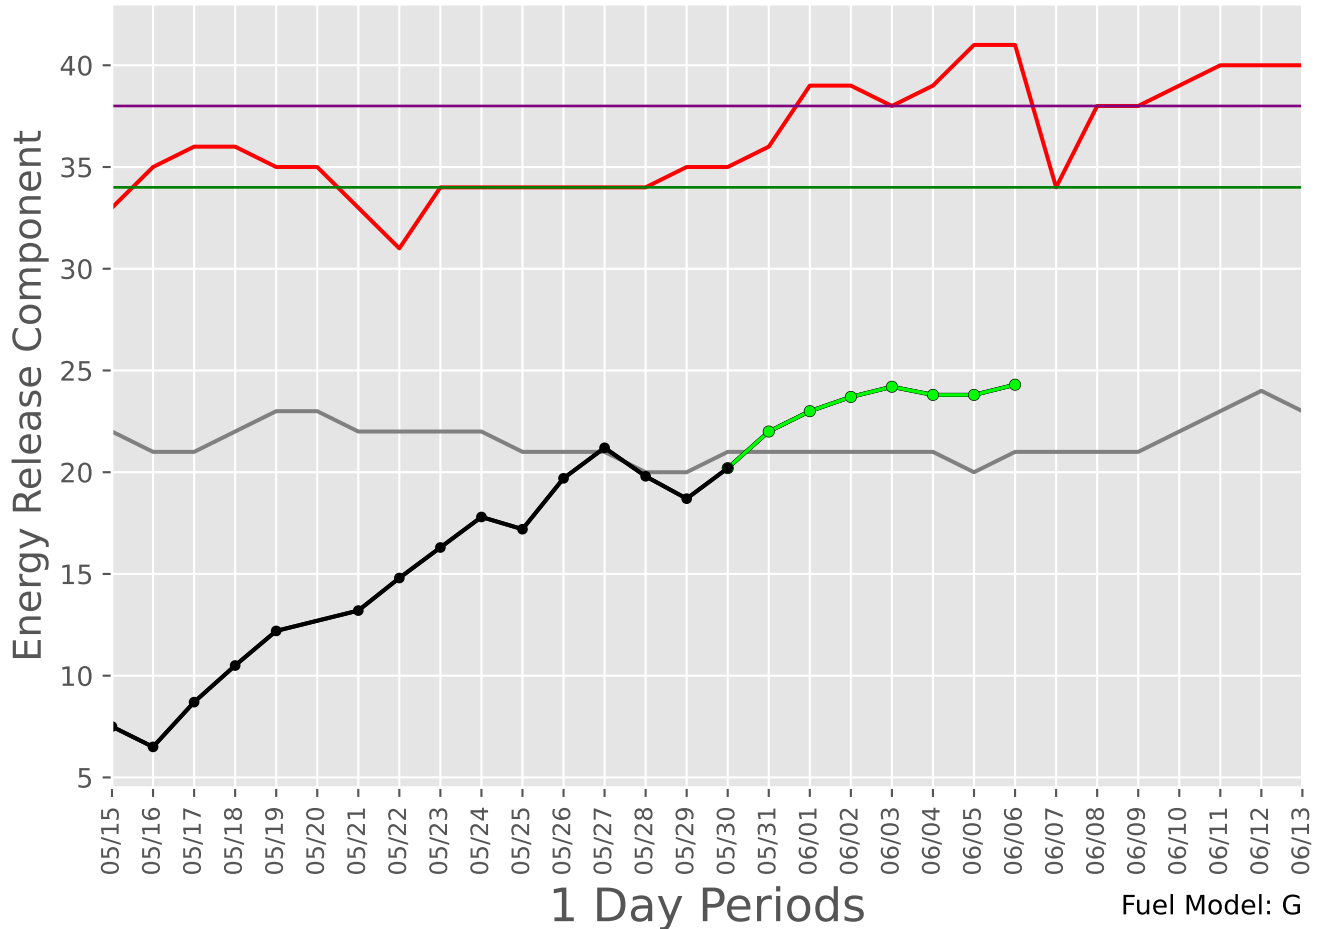

GULF COAST Predictive Service Area 2001-2023

1 Day Periods

Fuel Model: G

8999 Wx Observations

Generated on 05/30/2023-16:45

GULF COAST Predictive Service Area 2001-2023 - 30 Day Depiction

Fuel Model: G
8999 Wx Observations
Generated on 05/30/2023-16:45