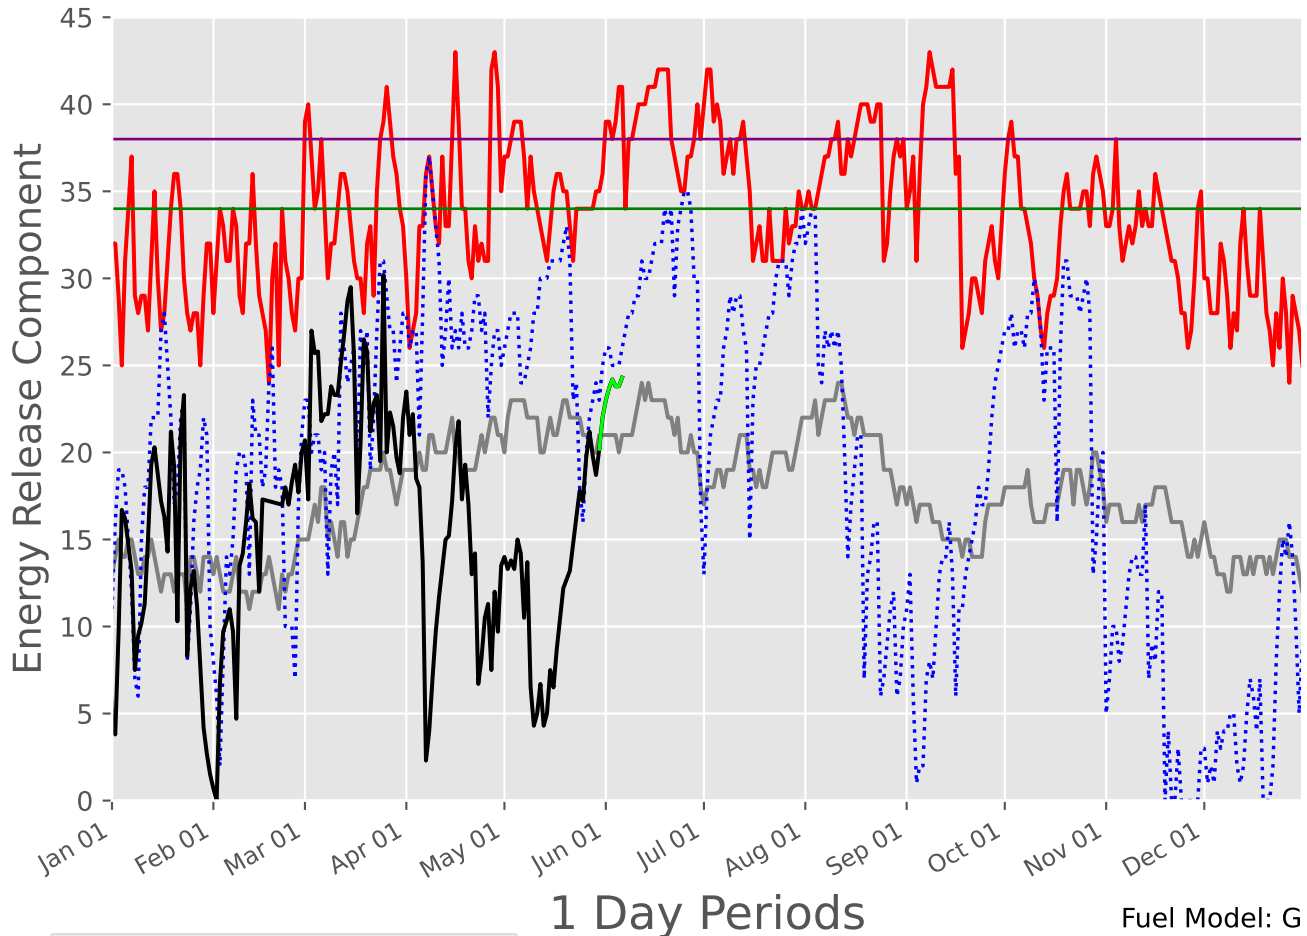

GULF COAST Predictive Service Area 2001-2023

1 Day Periods

Fuel Model: G

8999 Wx Observations

Generated on 05/30/2023-16:45

GULF COAST Predictive Service Area 2001-2023 - 30 Day Depiction

Fuel Model: G
8999 Wx Observations
Generated on 05/30/2023-16:45