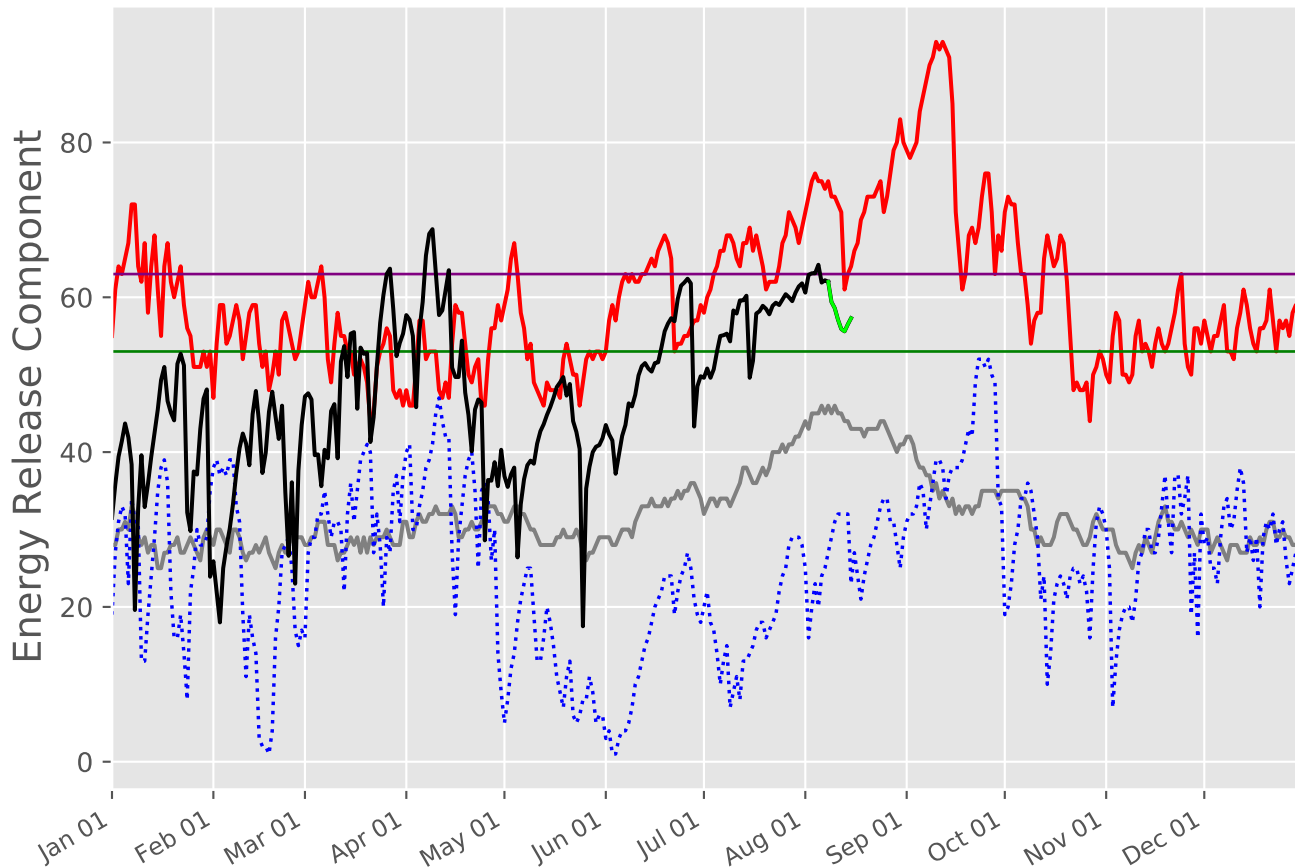

EASTERN HILL COUNTRY Predictive Service Area 2001-2022

1 Day Periods

Fuel Model: G

7929 Wx Observations

Generated on 08/08/2022-22:50

EASTERN HILL COUNTRY Predictive Service Area

2001-2022 - 30 Day Depiction

Fuel Model: G
7929 Wx Observations
Generated on 08/08/2022-22:50