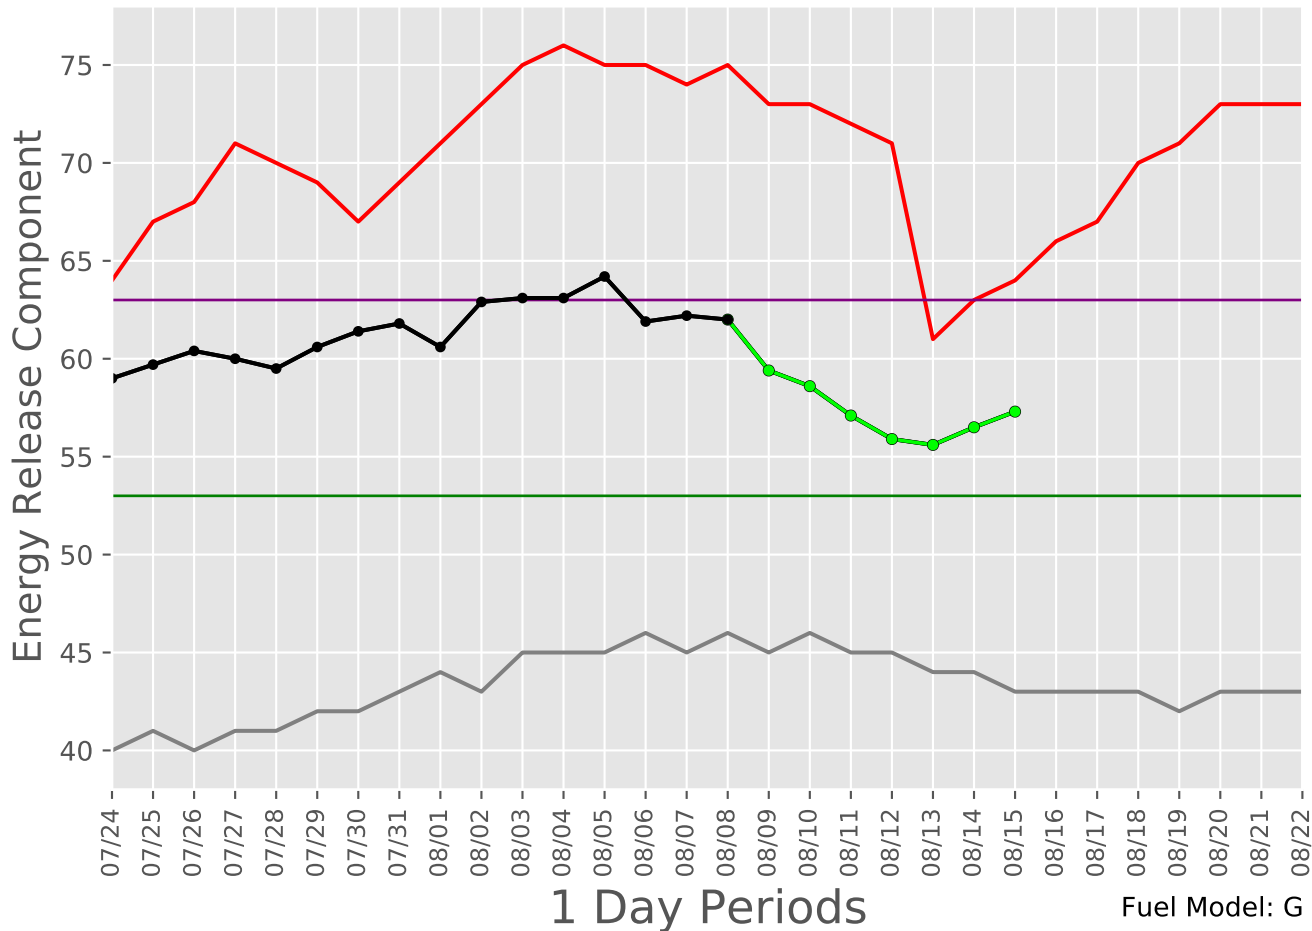

EASTERN HILL COUNTRY Predictive Service Area 2001-2022

1 Day Periods

Fuel Model: G

7929 Wx Observations

Generated on 08/08/2022-22:50

EASTERN HILL COUNTRY Predictive Service Area

2001-2022 - 30 Day Depiction

Fuel Model: G
7929 Wx Observations
Generated on 08/08/2022-22:50