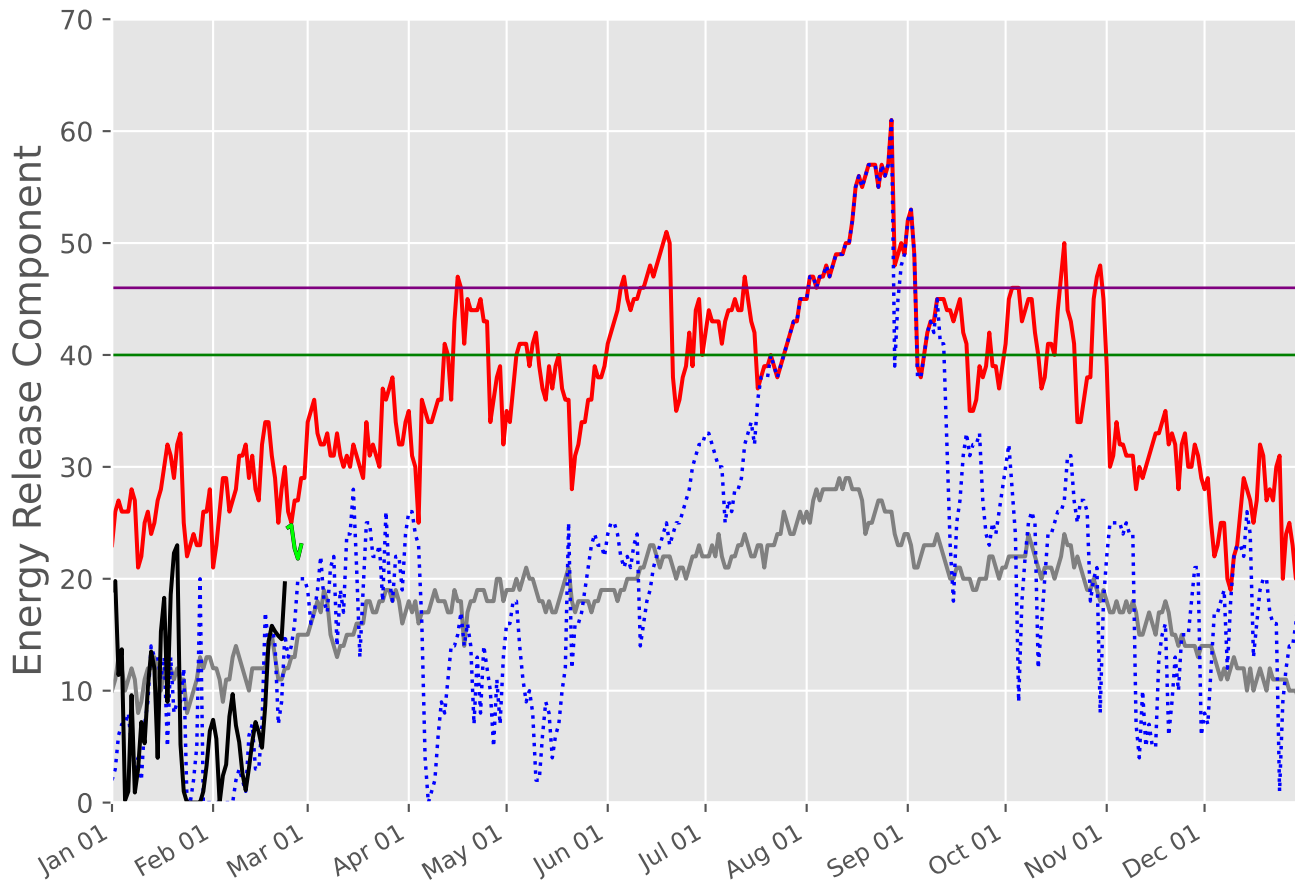

1 Day Periods

Fuel Model: G

7164 Wx Observations

Generated on 02/24/2024-16:45

CROSS TIMBERS Predictive Service Area 2007-2024

1 Day Periods

Fuel Model: G

7529 Wx Observations

Generated on 02/24/2024-16:45

SOUTHERN PLAINS Predictive Service Area

2007-2024

1 Day Periods

Fuel Model: G

7164 Wx Observations

Generated on 02/24/2024-16:45

SOUTHEAST TEXAS Predictive Service Area 2007-2024

1 Day Periods

Fuel Model: G

7164 Wx Observations

Generated on 02/24/2024-16:45

WESTERN PINEYWOODS Predictive Service Area 2007-2024

1 Day Periods

Fuel Model: G

7163 Wx Observations

Generated on 02/24/2024-16:45

SOUTH TEXAS Predictive Service Area 2007-2024

1 Day Periods

Fuel Model: G

7164 Wx Observations

Generated on 02/24/2024-16:45

NORTH TEXAS Predictive Service Area 2007-2024

1 Day Periods