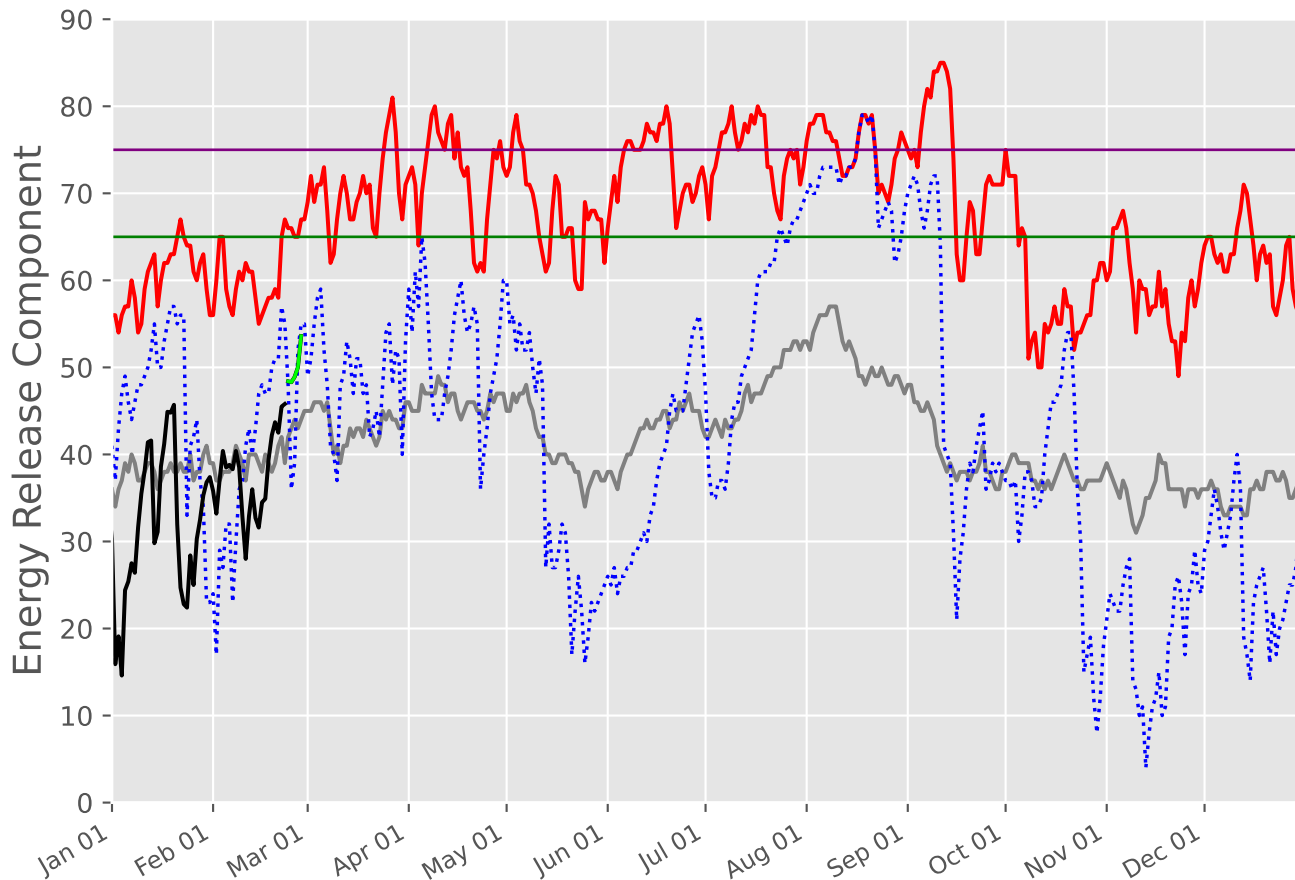

EASTERN HILL COUNTRY Predictive Service Area 2007-2024

1 Day Periods

Fuel Model: G

7164 Wx Observations

Generated on 02/24/2024-16:45

TRANS PECOS Predictive Service Area 2007-2024

1 Day Periods

Fuel Model: G

7164 Wx Observations

Generated on 02/24/2024-16:45

HIGH PLAINS Predictive Service Area 2007-2024

1 Day Periods

Fuel Model: G

7164 Wx Observations

Generated on 02/24/2024-16:45

WESTERN HILL COUNTRY Predictive Service Area 2007-2024

1 Day Periods

Fuel Model: G

7164 Wx Observations

Generated on 02/24/2024-16:45

CROSS TIMBERS Predictive Service Area 2007-2024

1 Day Periods

Fuel Model: G

7529 Wx Observations

Generated on 02/24/2024-16:45

SOUTHERN PLAINS Predictive Service Area

2007-2024

1 Day Periods

Fuel Model: G

7164 Wx Observations

Generated on 02/24/2024-16:45

SOUTHEAST TEXAS Predictive Service Area 2007-2024