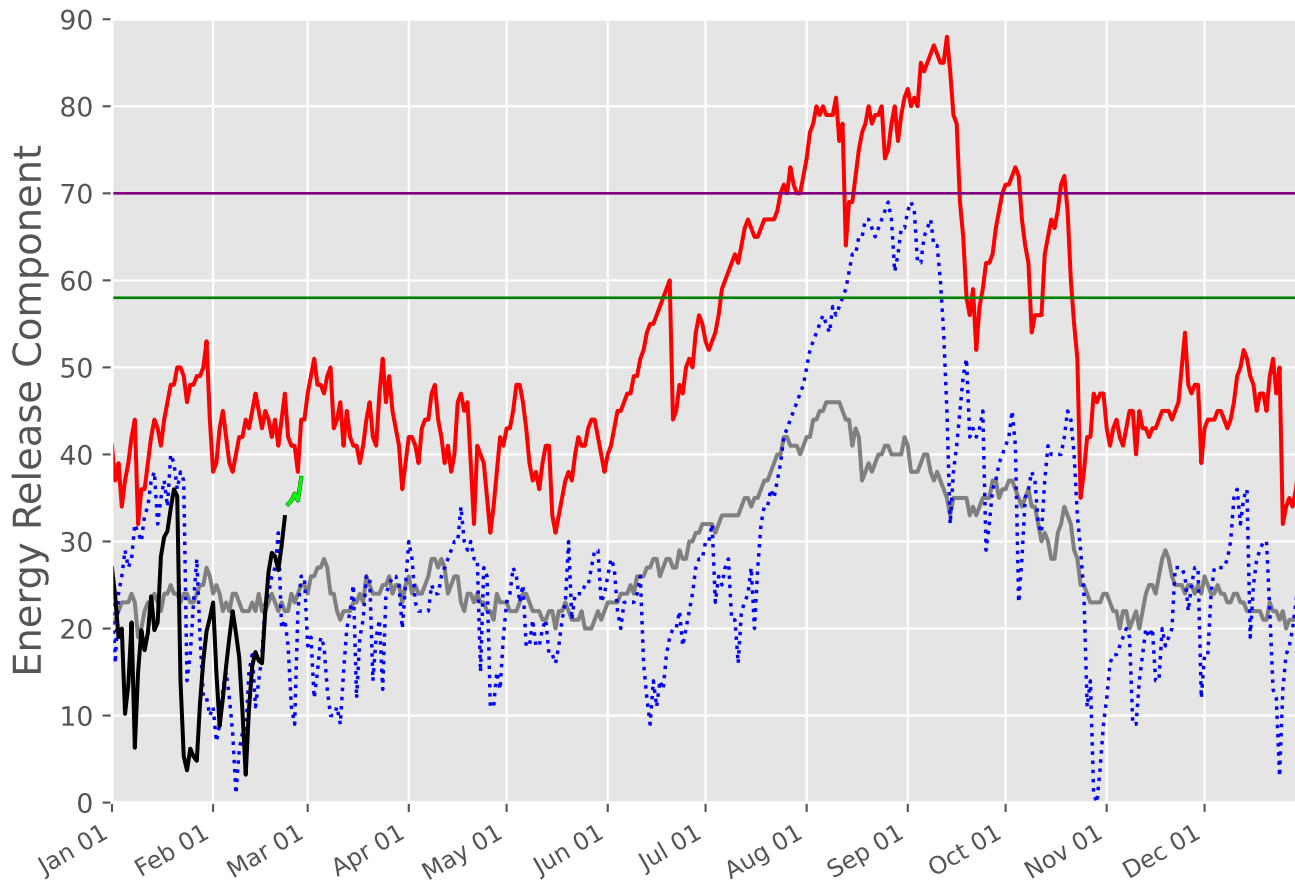

1 Day Periods

Fuel Model: G

7164 Wx Observations

Generated on 02/24/2024-16:45

CROSS TIMBERS Predictive Service Area 2007-2024

1 Day Periods

Fuel Model: G

7529 Wx Observations

1 Day Periods

Fuel Model: G

7164 Wx Observations

Generated on 02/24/2024-16:45

WESTERN PINEYWOODS Predictive Service Area 2007-2024

1 Day Periods

Fuel Model: G

7163 Wx Observations

Generated on 02/24/2024-16:45

SOUTH TEXAS Predictive Service Area 2007-2024

1 Day Periods

Fuel Model: G

7164 Wx Observations

Generated on 02/24/2024-16:45

NORTH TEXAS Predictive Service Area 2007-2024

1 Day Periods

Fuel Model: G

7529 Wx Observations

Generated on 02/24/2024-16:45

GULF COAST Predictive Service Area 2007-2024

1 Day Periods

Fuel Model: G

7163 Wx Observations

Generated on 02/24/2024-16:45