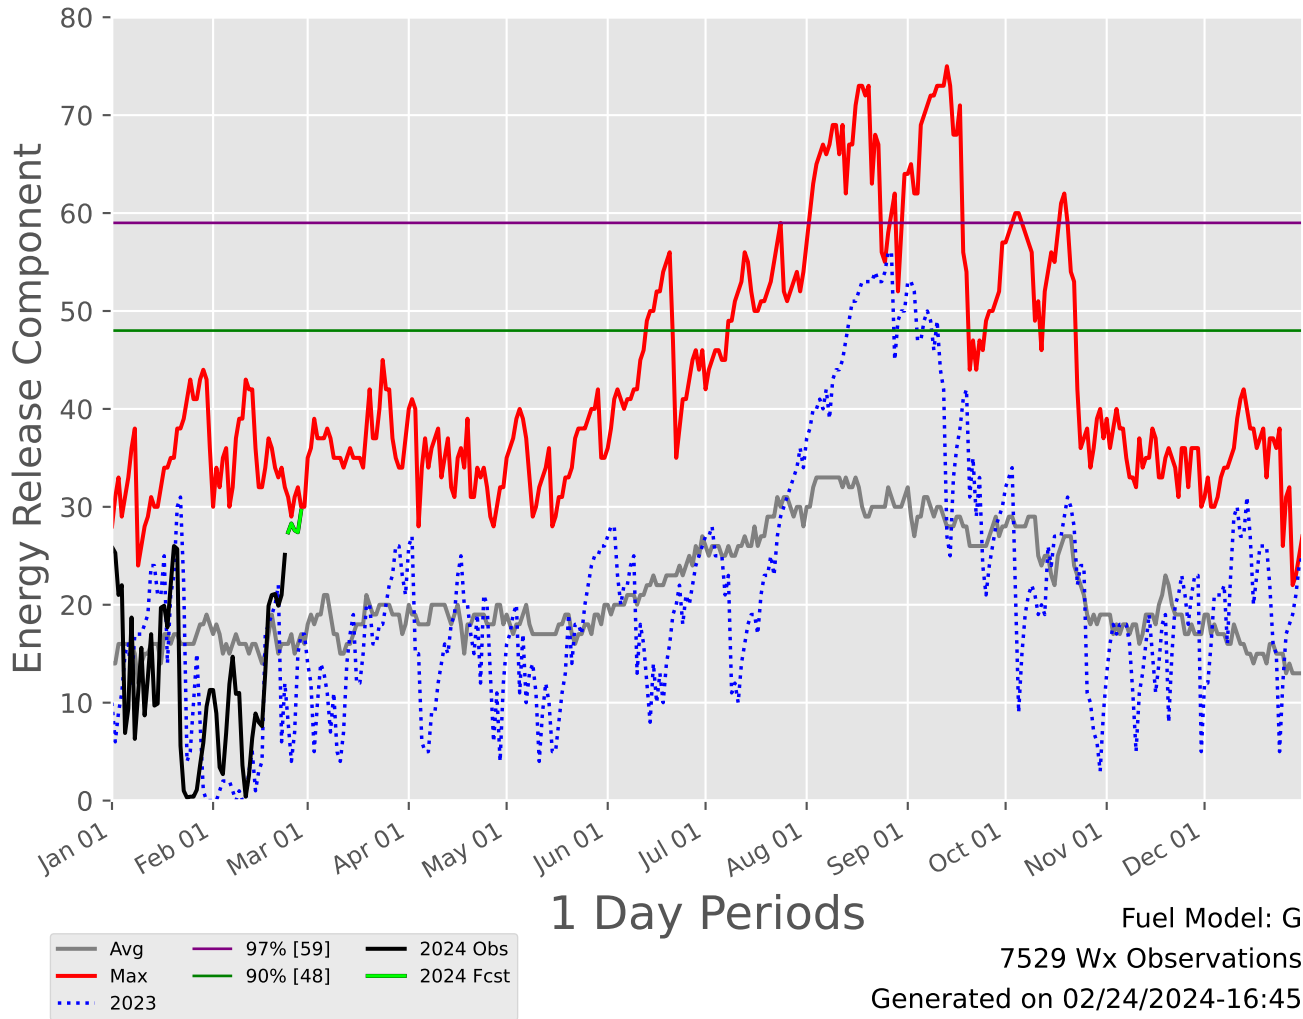

NORTHEAST TEXAS Predictive Service Area 2007-2024

1 Day Periods

Fuel Model: G

7529 Wx Observations

Generated on 02/24/2024-16:45