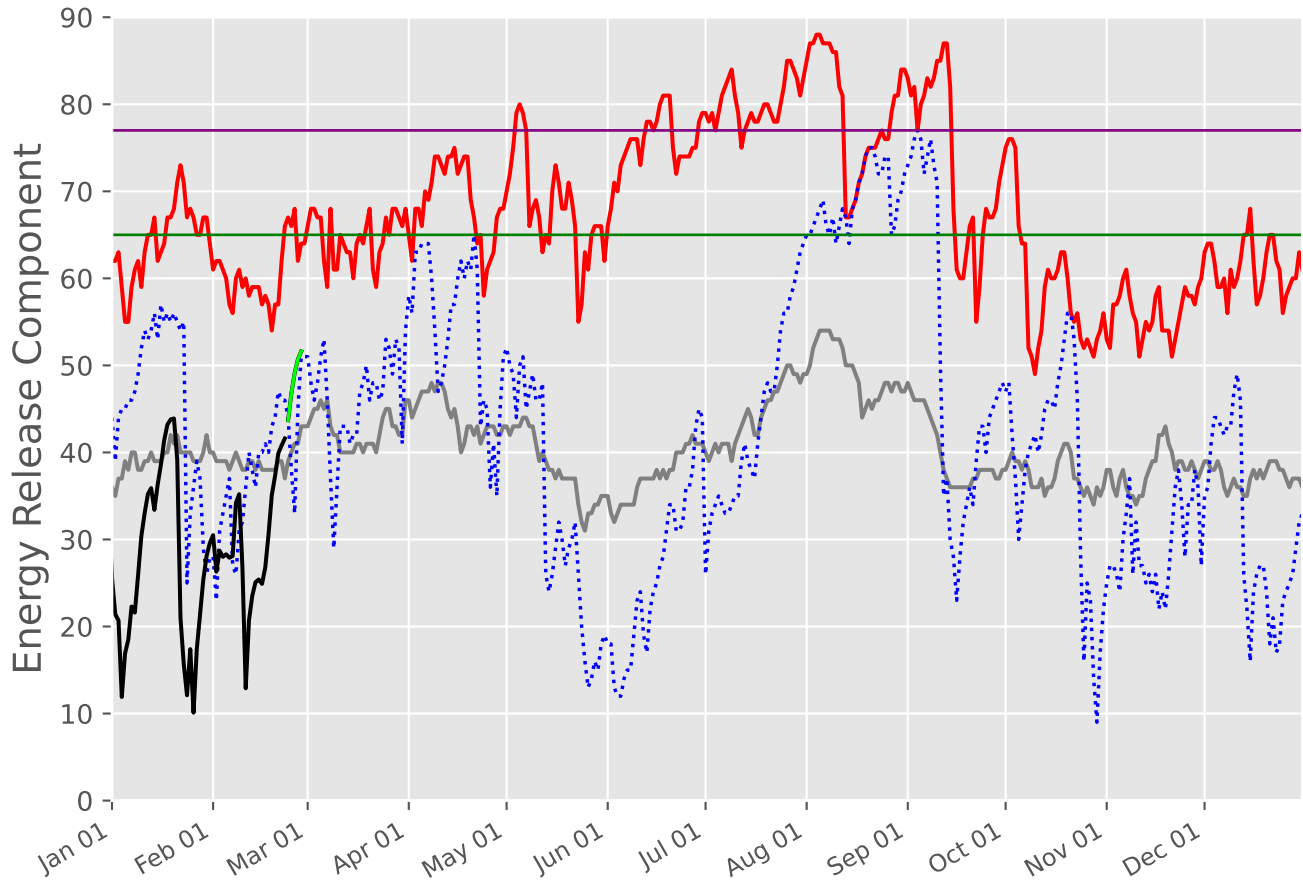

1 Day Periods

Fuel Model: G

7164 Wx Observations

Generated on 02/24/2024-16:45

CROSS TIMBERS Predictive Service Area 2007-2024

1 Day Periods

Fuel Model: G

7529 Wx Observations

Generated on 02/24/2024-16:45

SOUTH TEXAS Predictive Service Area 2007-2024

1 Day Periods

Fuel Model: G

7164 Wx Observations

Generated on 02/24/2024-16:45

NORTH TEXAS Predictive Service Area 2007-2024

1 Day Periods

Fuel Model: G

7529 Wx Observations

Generated on 02/24/2024-16:45

GULF COAST Predictive Service Area 2007-2024

1 Day Periods

Fuel Model: G

7163 Wx Observations

Generated on 02/24/2024-16:45

ROLLING PLAINS Predictive Service Area 2007-2024

1 Day Periods

Fuel Model: G

7164 Wx Observations

Generated on 02/24/2024-16:45

CENTRAL TEXAS Predictive Service Area 2007-2024

1 Day Periods

Fuel Model: G