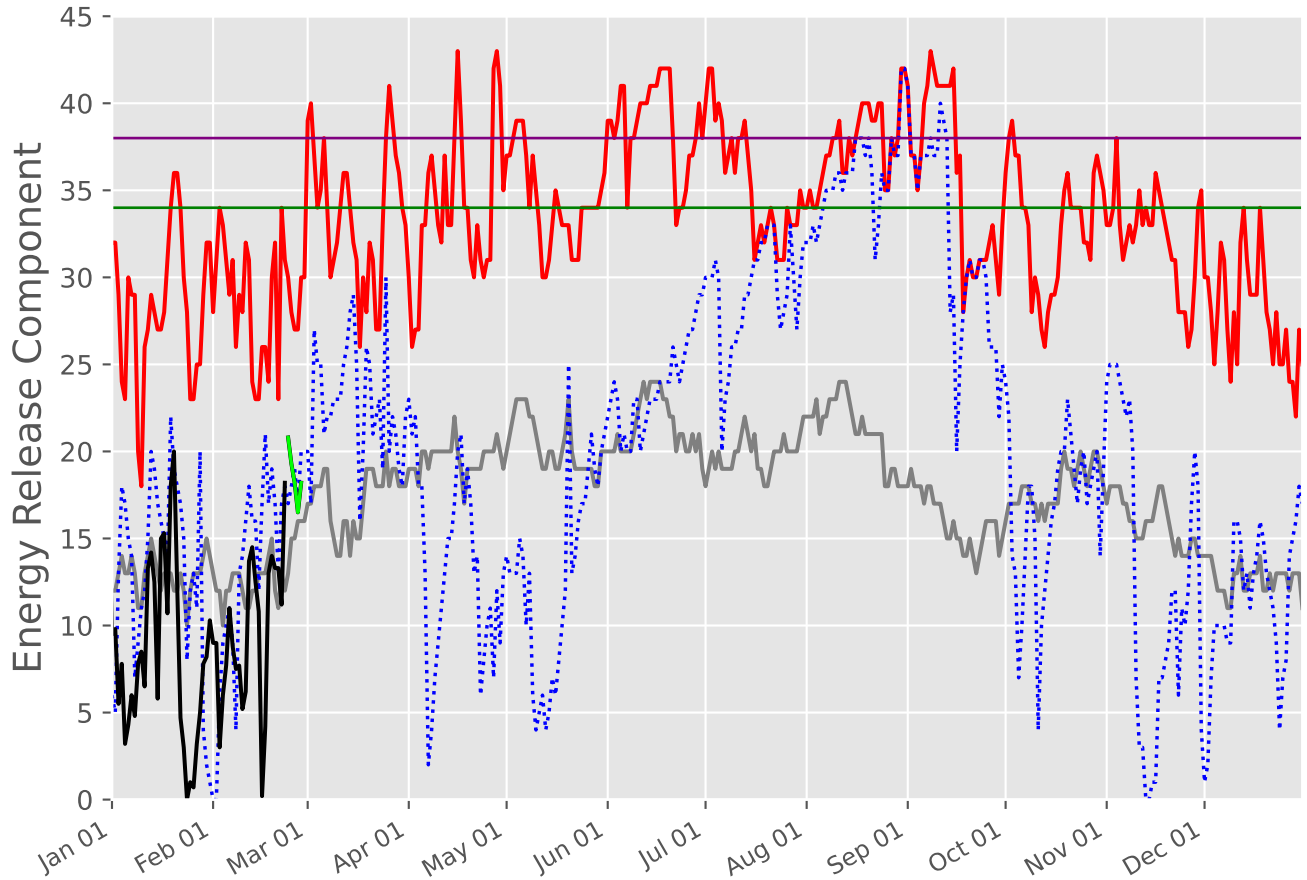

1 Day Periods

Fuel Model: G

7164 Wx Observations

Generated on 02/24/2024-16:45

CROSS TIMBERS Predictive Service Area 2007-2024

1 Day Periods

Fuel Model: G

7529 Wx Observations

1 Day Periods

Fuel Model: G

7164 Wx Observations

Generated on 02/24/2024-16:45

WESTERN PINEYWOODS Predictive Service Area 2007-2024

1 Day Periods

Fuel Model: G

7163 Wx Observations

Generated on 02/24/2024-16:45

SOUTH TEXAS Predictive Service Area 2007-2024

1 Day Periods

Fuel Model: G

7164 Wx Observations

Generated on 02/24/2024-16:45

NORTH TEXAS Predictive Service Area 2007-2024

1 Day Periods

Fuel Model: G

7529 Wx Observations

Generated on 02/24/2024-16:45

GULF COAST Predictive Service Area 2007-2024

1 Day Periods

Fuel Model: G

7163 Wx Observations

Generated on 02/24/2024-16:45