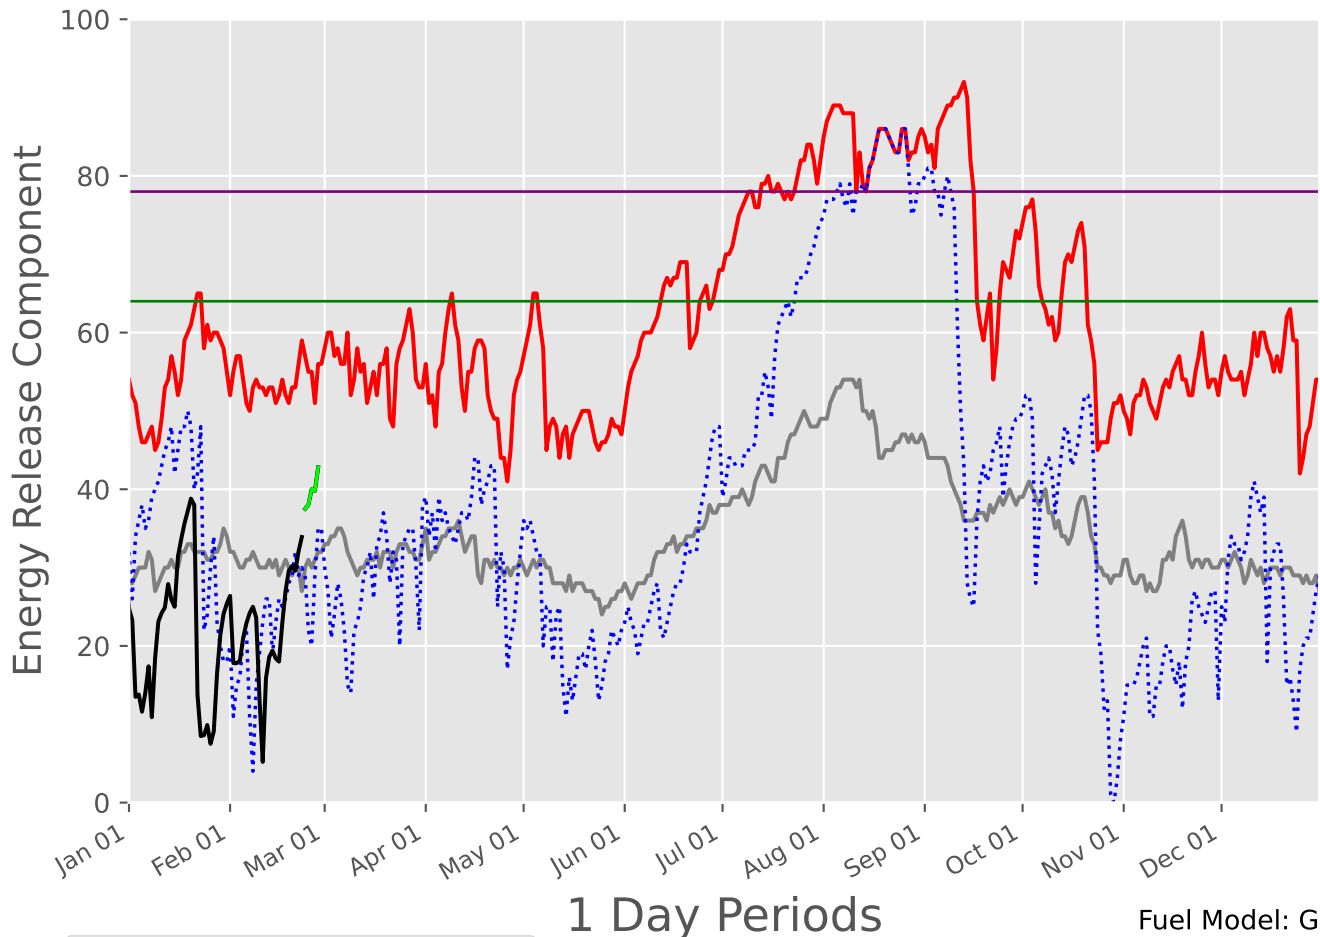

EASTERN HILL COUNTRY Predictive Service Area 2007-2024

1 Day Periods

Fuel Model: G

7164 Wx Observations

Generated on 02/24/2024-16:45

TRANS PECOS Predictive Service Area 2007-2024

1 Day Periods

Fuel Model: G

7164 Wx Observations

Generated on 02/24/2024-16:45

HIGH PLAINS Predictive Service Area 2007-2024

1 Day Periods

Fuel Model: G

7164 Wx Observations

Generated on 02/24/2024-16:45

WESTERN HILL COUNTRY Predictive Service Area 2007-2024

1 Day Periods

Fuel Model: G

7164 Wx Observations

Generated on 02/24/2024-16:45

CROSS TIMBERS Predictive Service Area 2007-2024

1 Day Periods

Fuel Model: G

7529 Wx Observations

Generated on 02/24/2024-16:45

SOUTHERN PLAINS Predictive Service Area

2007-2024

1 Day Periods

Fuel Model: G

7164 Wx Observations

Generated on 02/24/2024-16:45

SOUTHEAST TEXAS Predictive Service Area 2007-2024