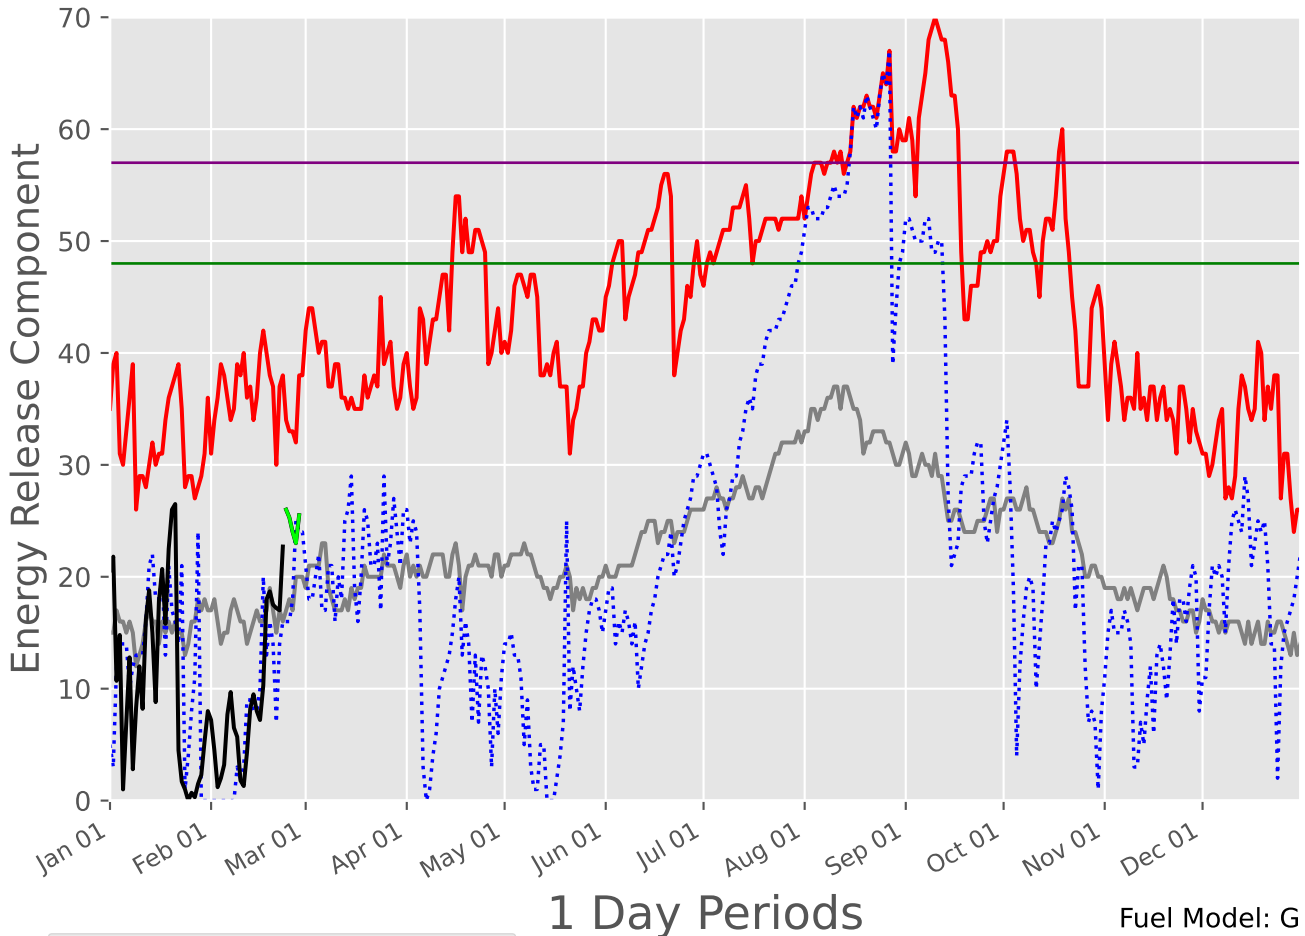

1 Day Periods

Fuel Model: G

7164 Wx Observations

Generated on 02/24/2024-16:45

CROSS TIMBERS Predictive Service Area 2007-2024

1 Day Periods

Fuel Model: G

7529 Wx Observations

Generated on 02/24/2024-16:45

SOUTHERN PLAINS Predictive Service Area

2007-2024

1 Day Periods

Fuel Model: G

7164 Wx Observations

Generated on 02/24/2024-16:45

SOUTHEAST TEXAS Predictive Service Area 2007-2024

1 Day Periods

Fuel Model: G

7164 Wx Observations

Generated on 02/24/2024-16:45

WESTERN PINEYWOODS Predictive Service Area 2007-2024

1 Day Periods

Fuel Model: G

7163 Wx Observations

Generated on 02/24/2024-16:45

SOUTH TEXAS Predictive Service Area 2007-2024

1 Day Periods

Fuel Model: G

7164 Wx Observations

Generated on 02/24/2024-16:45

NORTH TEXAS Predictive Service Area 2007-2024

1 Day Periods