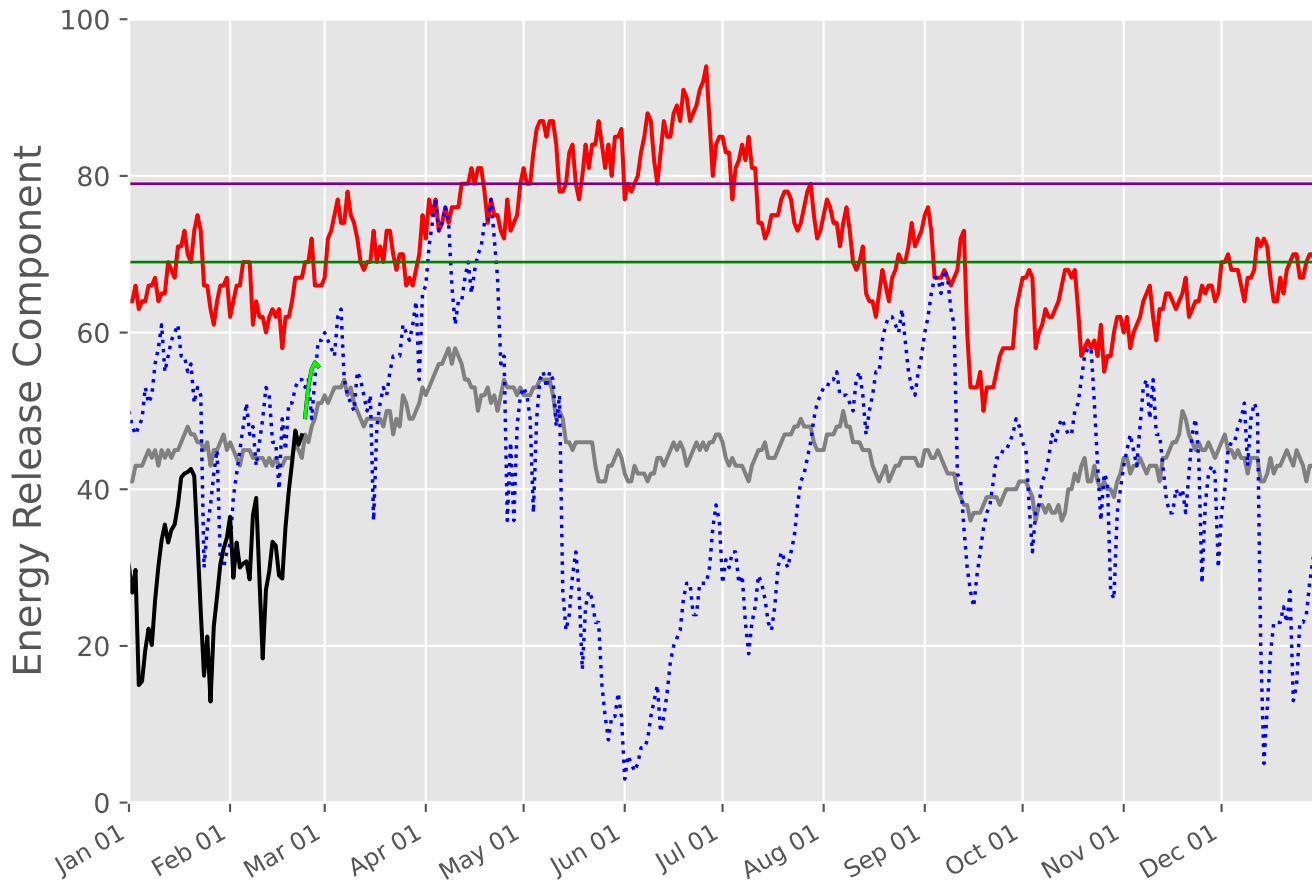

EASTERN HILL COUNTRY Predictive Service Area 2007-2024

1 Day Periods

Fuel Model: G

7164 Wx Observations

Generated on 02/24/2024-16:45

TRANS PECOS Predictive Service Area 2007-2024

1 Day Periods

Fuel Model: G

7164 Wx Observations

Generated on 02/24/2024-16:45

HIGH PLAINS Predictive Service Area 2007-2024

1 Day Periods

Fuel Model: G

7164 Wx Observations

Generated on 02/24/2024-16:45

WESTERN HILL COUNTRY Predictive Service Area 2007-2024

1 Day Periods

Fuel Model: G

7164 Wx Observations

Generated on 02/24/2024-16:45

CROSS TIMBERS Predictive Service Area 2007-2024

1 Day Periods

Fuel Model: G

7529 Wx Observations

Generated on 02/24/2024-16:45

SOUTHERN PLAINS Predictive Service Area

2007-2024

1 Day Periods

Fuel Model: G

7164 Wx Observations

Generated on 02/24/2024-16:45

SOUTHEAST TEXAS Predictive Service Area 2007-2024