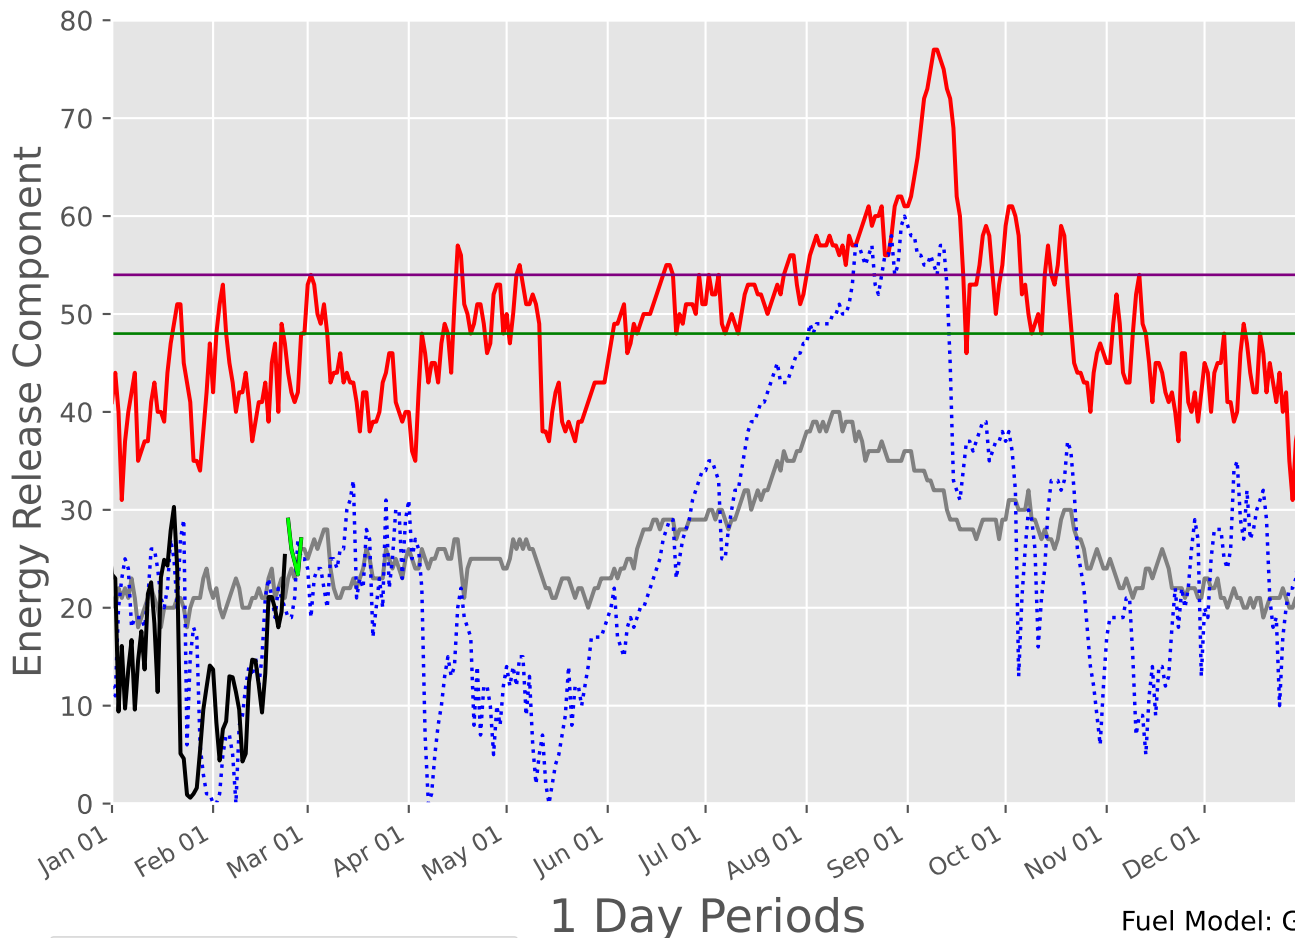

ROLLING PLAINS Predictive Service Area 2007-2024

1 Day Periods

Fuel Model: G

7164 Wx Observations

Generated on 02/24/2024-16:45

CENTRAL TEXAS Predictive Service Area 2007-2024

1 Day Periods

Fuel Model: G