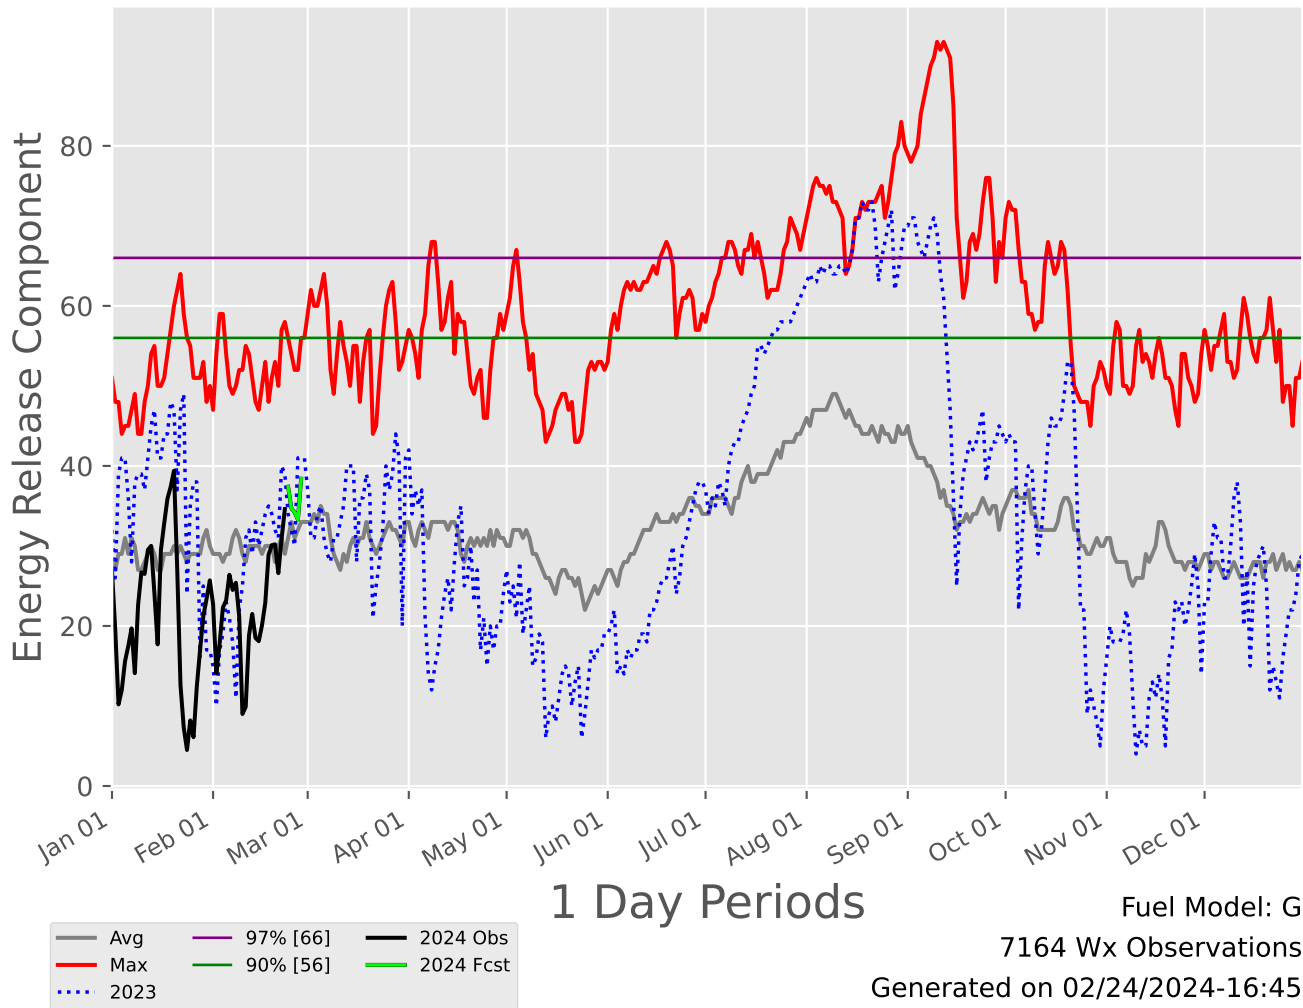

EASTERN HILL COUNTRY Predictive Service Area 2007-2024

1 Day Periods

Fuel Model: G

7164 Wx Observations

Generated on 02/24/2024-16:45

TRANS PECOS Predictive Service Area 2007-2024

1 Day Periods

Fuel Model: G

7164 Wx Observations

Generated on 02/24/2024-16:45

HIGH PLAINS Predictive Service Area 2007-2024

1 Day Periods

Fuel Model: G

7164 Wx Observations

Generated on 02/24/2024-16:45

WESTERN HILL COUNTRY Predictive Service Area 2007-2024

1 Day Periods

Fuel Model: G

7164 Wx Observations

Generated on 02/24/2024-16:45

CROSS TIMBERS Predictive Service Area 2007-2024

1 Day Periods

Fuel Model: G

7529 Wx Observations