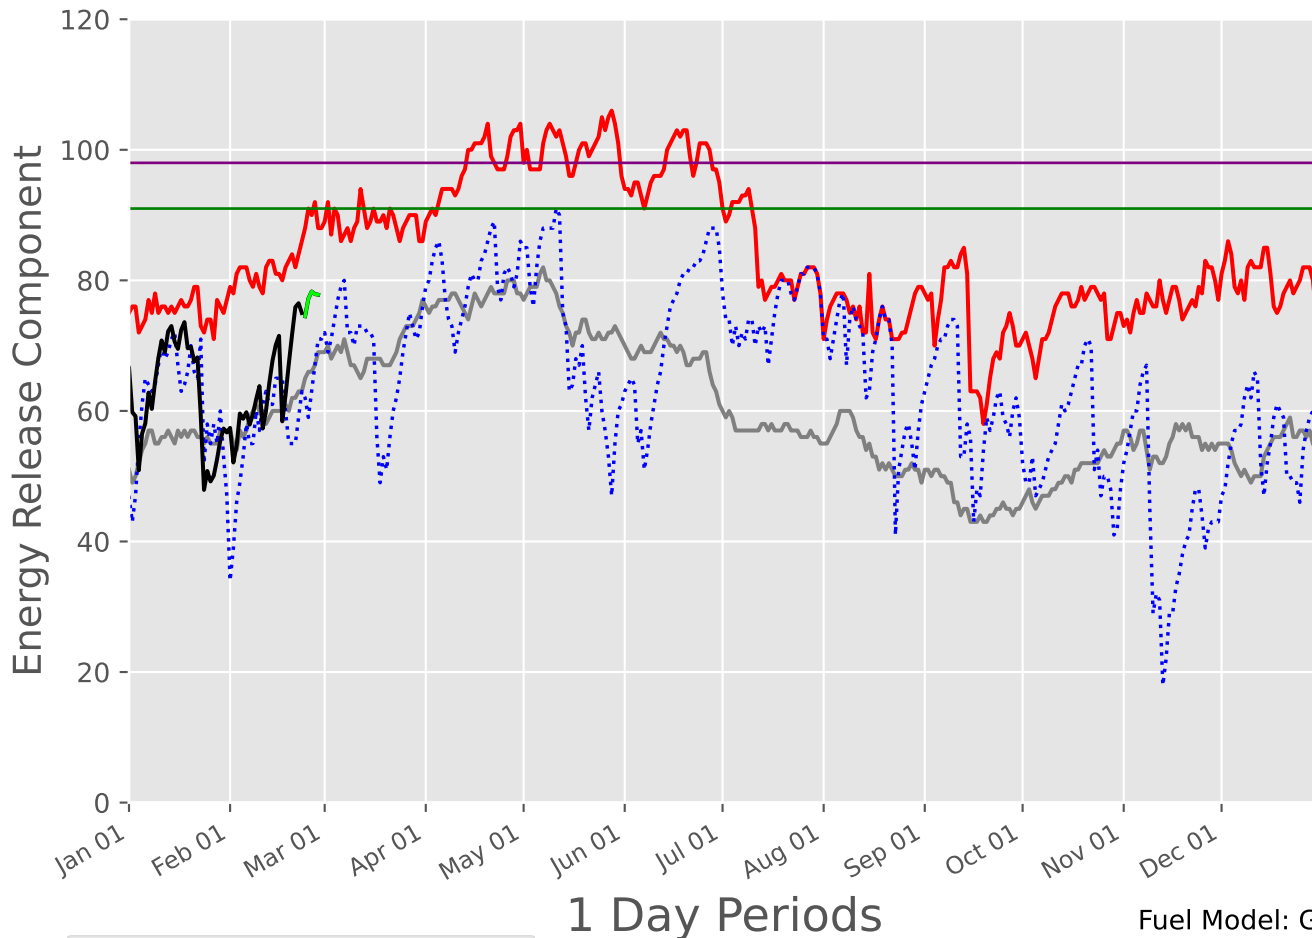

EASTERN HILL COUNTRY Predictive Service Area 2007-2024

1 Day Periods

Fuel Model: G

7164 Wx Observations

Generated on 02/24/2024-16:45

TRANS PECOS Predictive Service Area 2007-2024

1 Day Periods

Fuel Model: G

7164 Wx Observations

Generated on 02/24/2024-16:45

HIGH PLAINS Predictive Service Area 2007-2024

1 Day Periods

Fuel Model: G

7164 Wx Observations

Generated on 02/24/2024-16:45

WESTERN HILL COUNTRY Predictive Service Area 2007-2024

1 Day Periods

Fuel Model: G

7164 Wx Observations

Generated on 02/24/2024-16:45

CROSS TIMBERS Predictive Service Area 2007-2024

1 Day Periods

Fuel Model: G

7529 Wx Observations