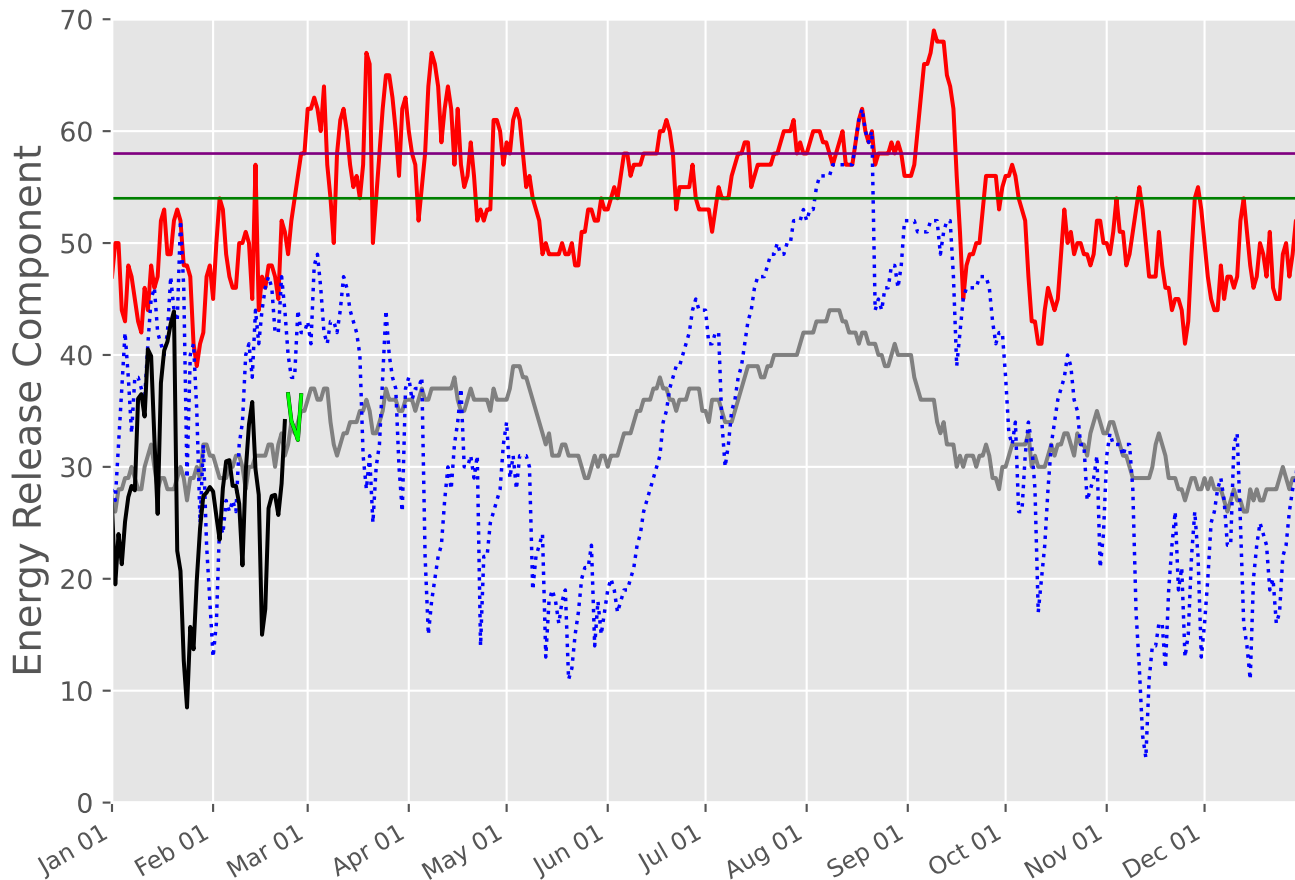

1 Day Periods

Fuel Model: G

7164 Wx Observations

Generated on 02/24/2024-16:45

CROSS TIMBERS Predictive Service Area 2007-2024

1 Day Periods

Fuel Model: G

7529 Wx Observations

Generated on 02/24/2024-16:45

SOUTHERN PLAINS Predictive Service Area

2007-2024

1 Day Periods

Fuel Model: G

7164 Wx Observations

Generated on 02/24/2024-16:45

SOUTHEAST TEXAS Predictive Service Area 2007-2024

1 Day Periods

Fuel Model: G

7164 Wx Observations

Generated on 02/24/2024-16:45

WESTERN PINEYWOODS Predictive Service Area 2007-2024

1 Day Periods

Fuel Model: G

7163 Wx Observations

Generated on 02/24/2024-16:45

SOUTH TEXAS Predictive Service Area 2007-2024

1 Day Periods

Fuel Model: G

7164 Wx Observations

Generated on 02/24/2024-16:45

NORTH TEXAS Predictive Service Area 2007-2024

1 Day Periods