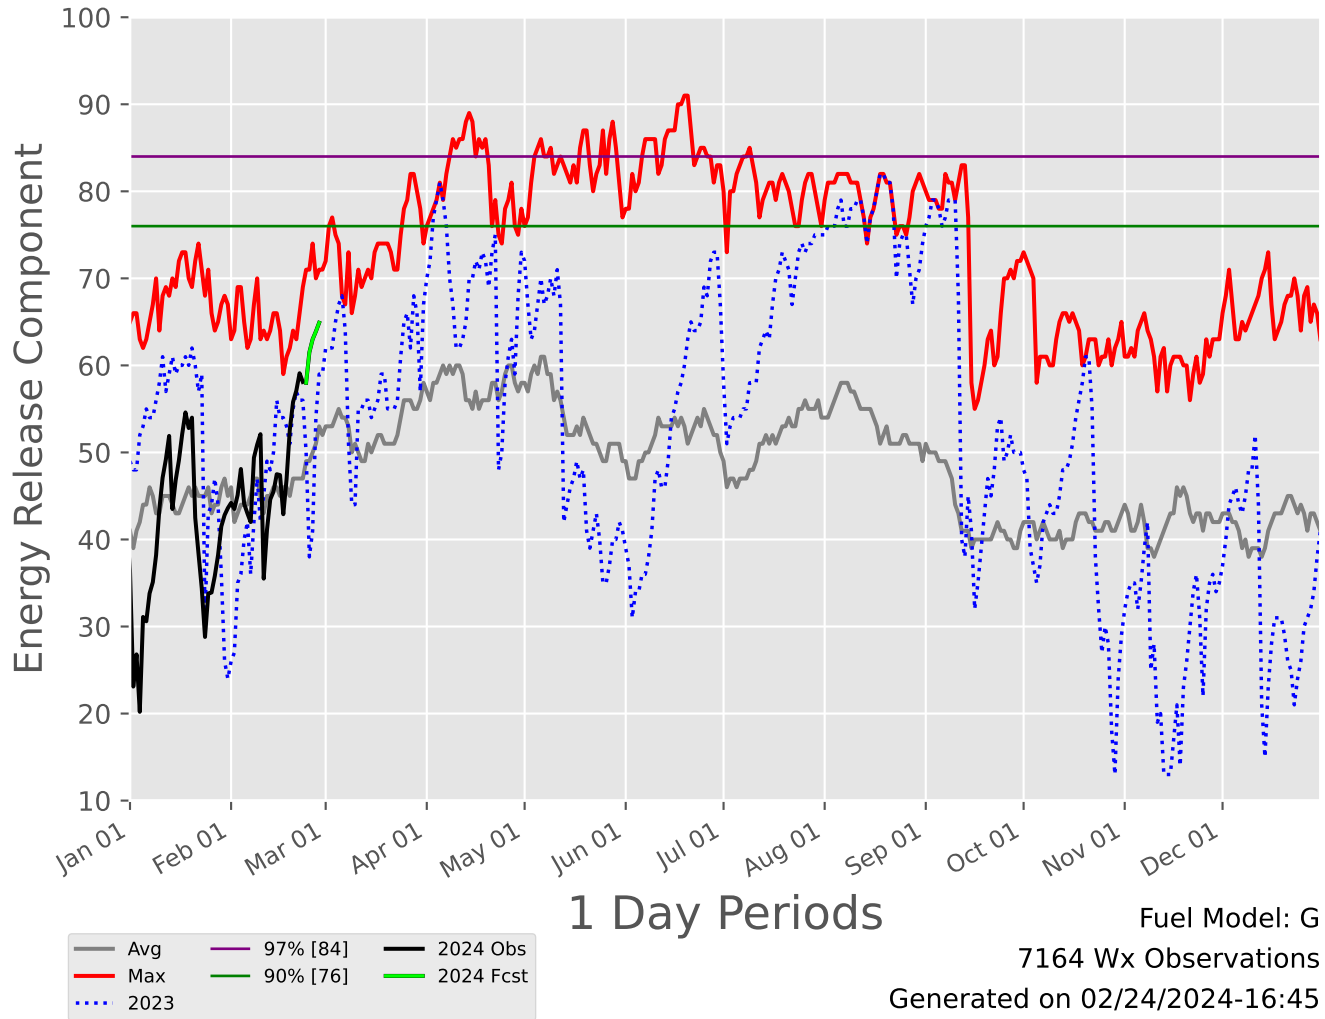

EASTERN HILL COUNTRY Predictive Service Area 2007-2024

1 Day Periods

Fuel Model: G

7164 Wx Observations

Generated on 02/24/2024-16:45

TRANS PECOS Predictive Service Area 2007-2024

1 Day Periods

Fuel Model: G

7164 Wx Observations

Generated on 02/24/2024-16:45

HIGH PLAINS Predictive Service Area 2007-2024

1 Day Periods

Fuel Model: G

7164 Wx Observations

Generated on 02/24/2024-16:45

WESTERN HILL COUNTRY Predictive Service Area 2007-2024

1 Day Periods

Fuel Model: G

7164 Wx Observations

Generated on 02/24/2024-16:45

CROSS TIMBERS Predictive Service Area 2007-2024

1 Day Periods

Fuel Model: G

7529 Wx Observations

Generated on 02/24/2024-16:45

SOUTHERN PLAINS Predictive Service Area

2007-2024

1 Day Periods

Fuel Model: G

7164 Wx Observations

Generated on 02/24/2024-16:45

SOUTHEAST TEXAS Predictive Service Area 2007-2024