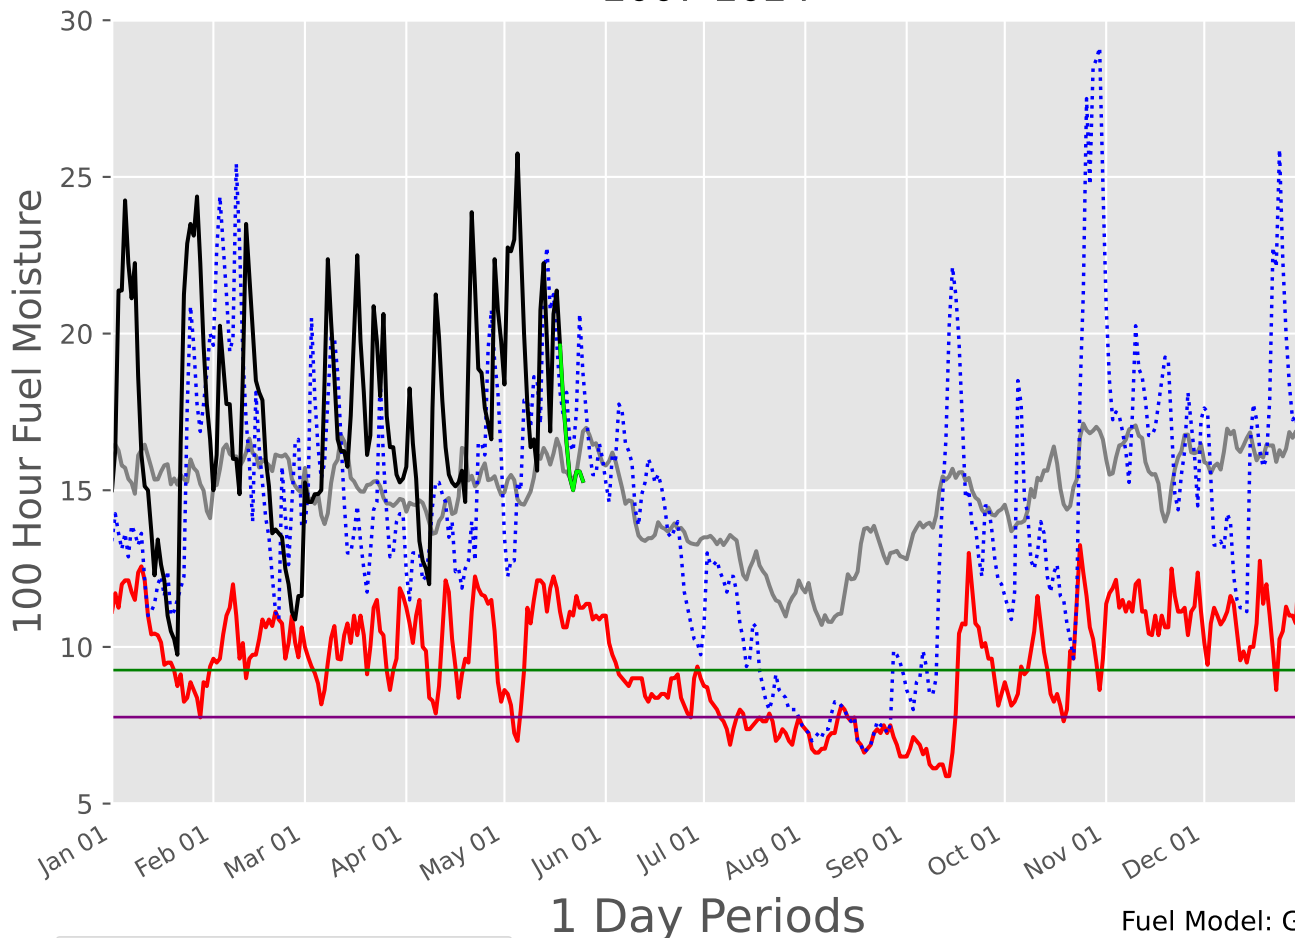

CENTRAL TEXAS Predictive Service Area

2000-2024

1 Day Periods

Fuel Model: G

8855 Wx Observations

Generated on 05/18/2024-17:05

CROSS TIMBERS Predictive Service Area 2007-2024

1 Day Periods

Fuel Model: G

6336 Wx Observations

Generated on 05/18/2024-17:05

EASTERN HILL COUNTRY Predictive Service Area 2003-2024

1 Day Periods

Fuel Model: G

7778 Wx Observations

Generated on 05/18/2024-17:05

1 Day Periods

Fuel Model: G

6336 Wx Observations

Generated on 05/18/2024-17:05

NORTHEAST TEXAS Predictive Service Area

2007-2024

1 Day Periods

Fuel Model: G
6336 Wx Observations
Generated on 05/18/2024-17:05