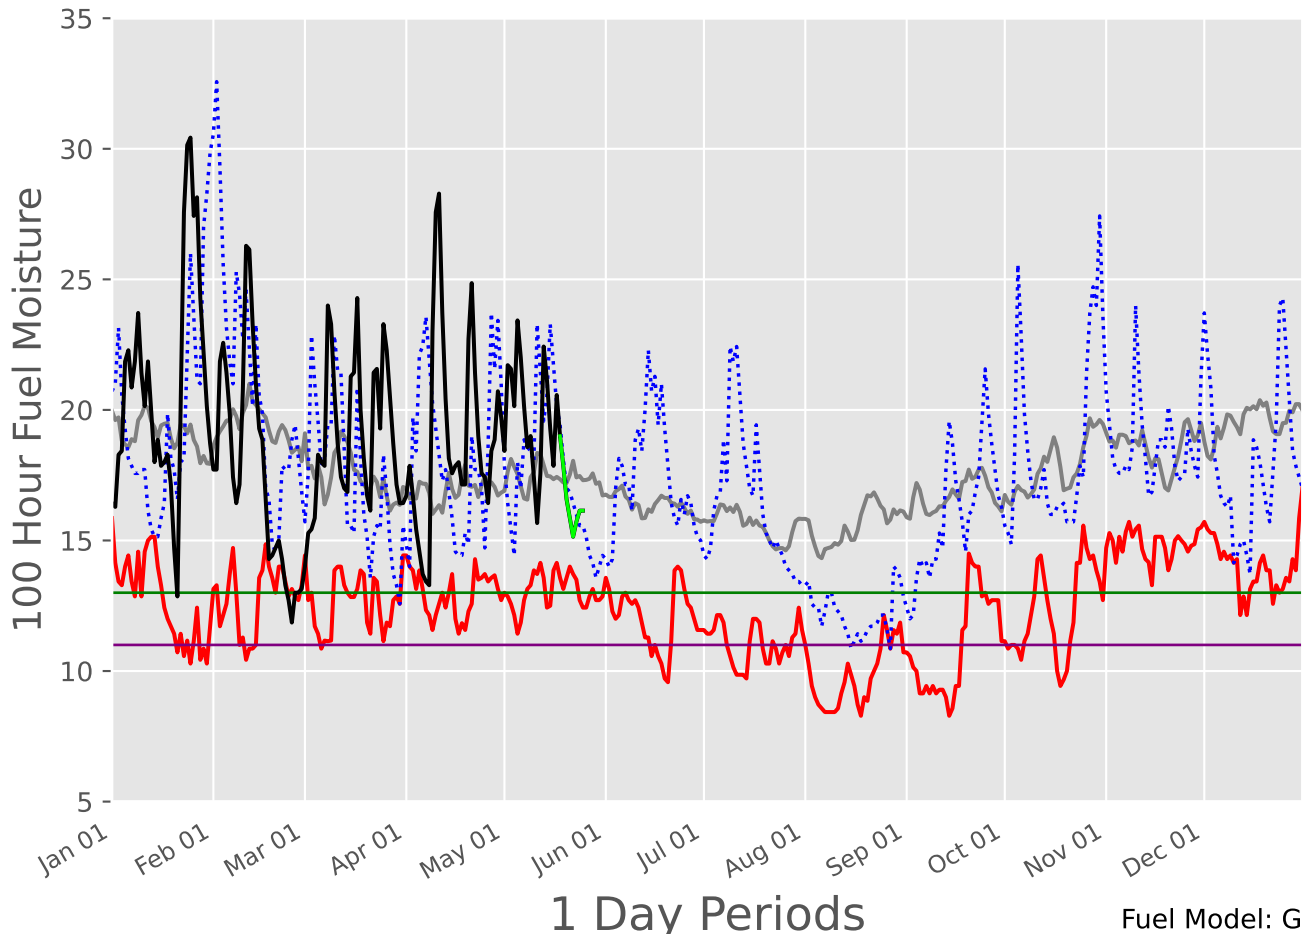

1 Day Periods

Fuel Model: G

6336 Wx Observations

Generated on 05/18/2024-17:05

NORTHEAST TEXAS Predictive Service Area

2007-2024

1 Day Periods

Fuel Model: G
6336 Wx Observations
Generated on 05/18/2024-17:05

ROLLING PLAINS Predictive Service Area 2006-2024

Fuel Model: G
6360 Wx Observations
Generated on 05/18/2024-17:05

SOUTH TEXAS Predictive Service Area 2007-2024

1 Day Periods

Fuel Model: G

6336 Wx Observations