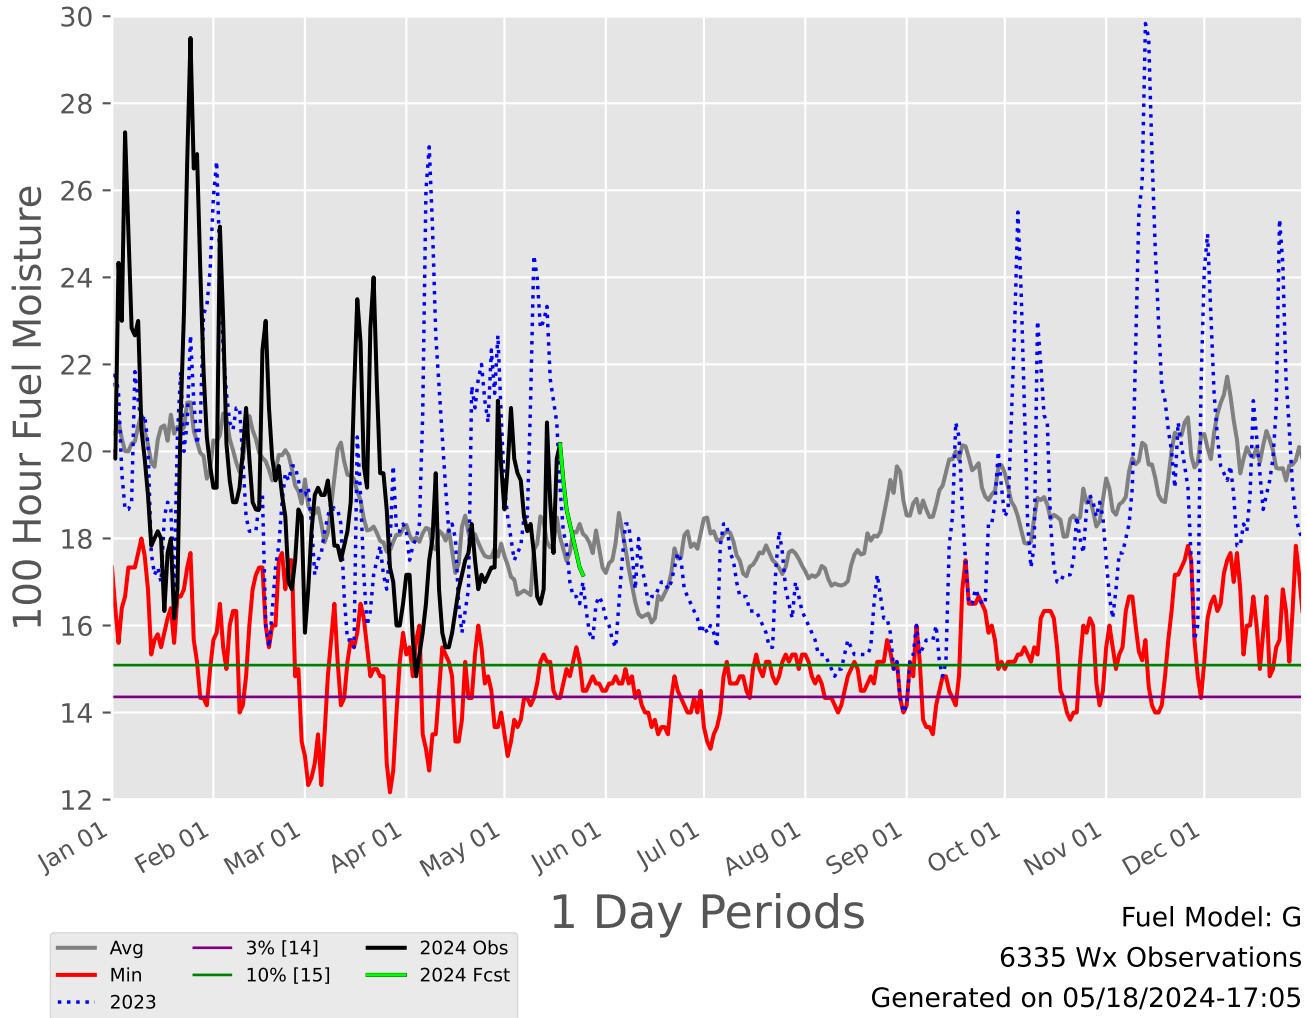

GULF COAST Predictive Service Area 2007-2024