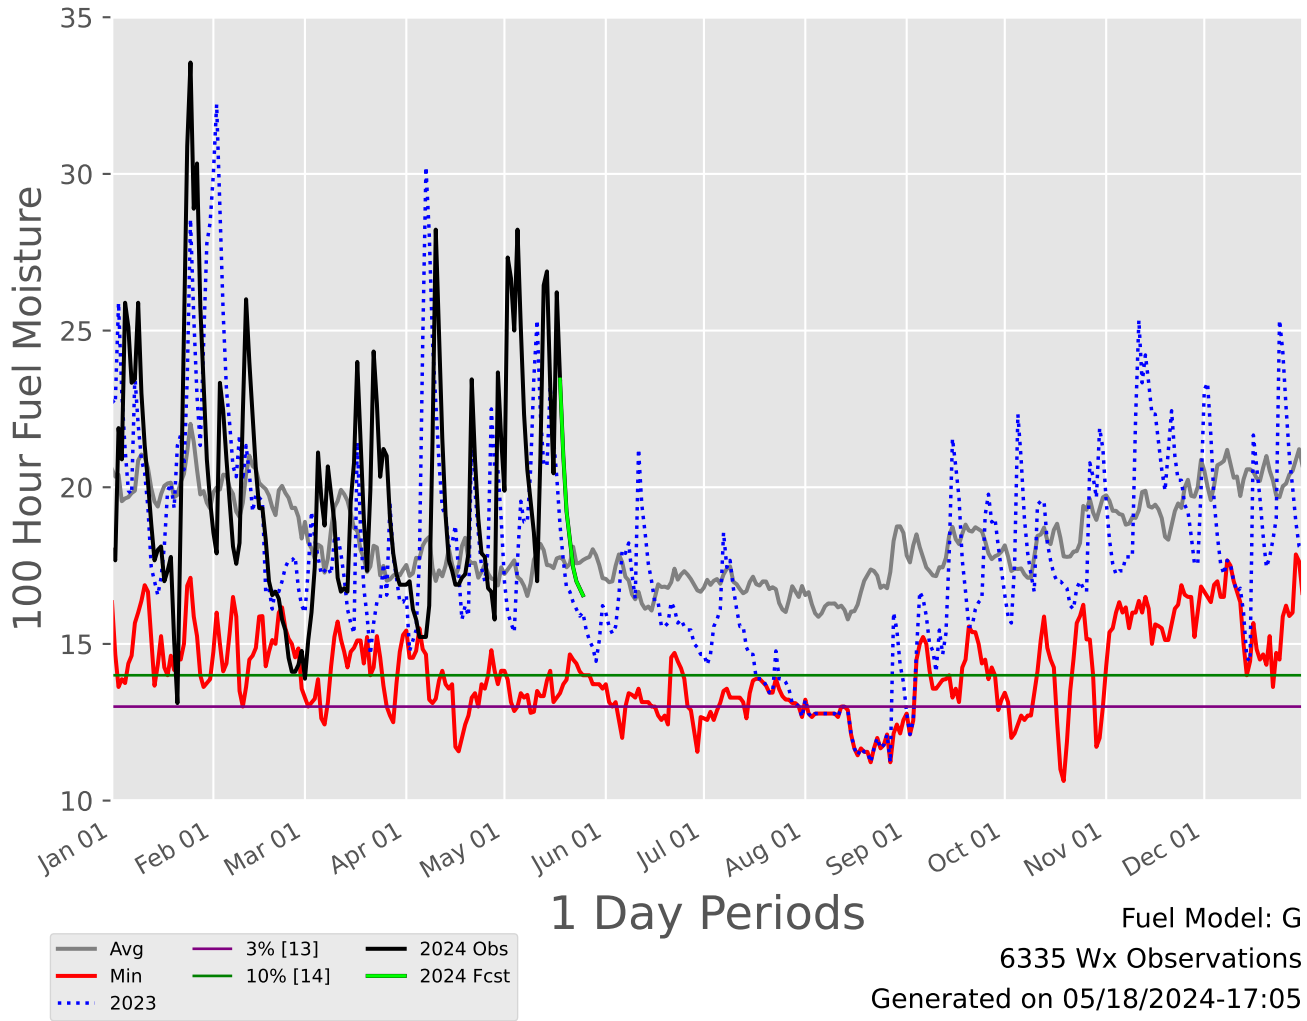

SOUTHEAST TEXAS Predictive Service Area 2007-2024