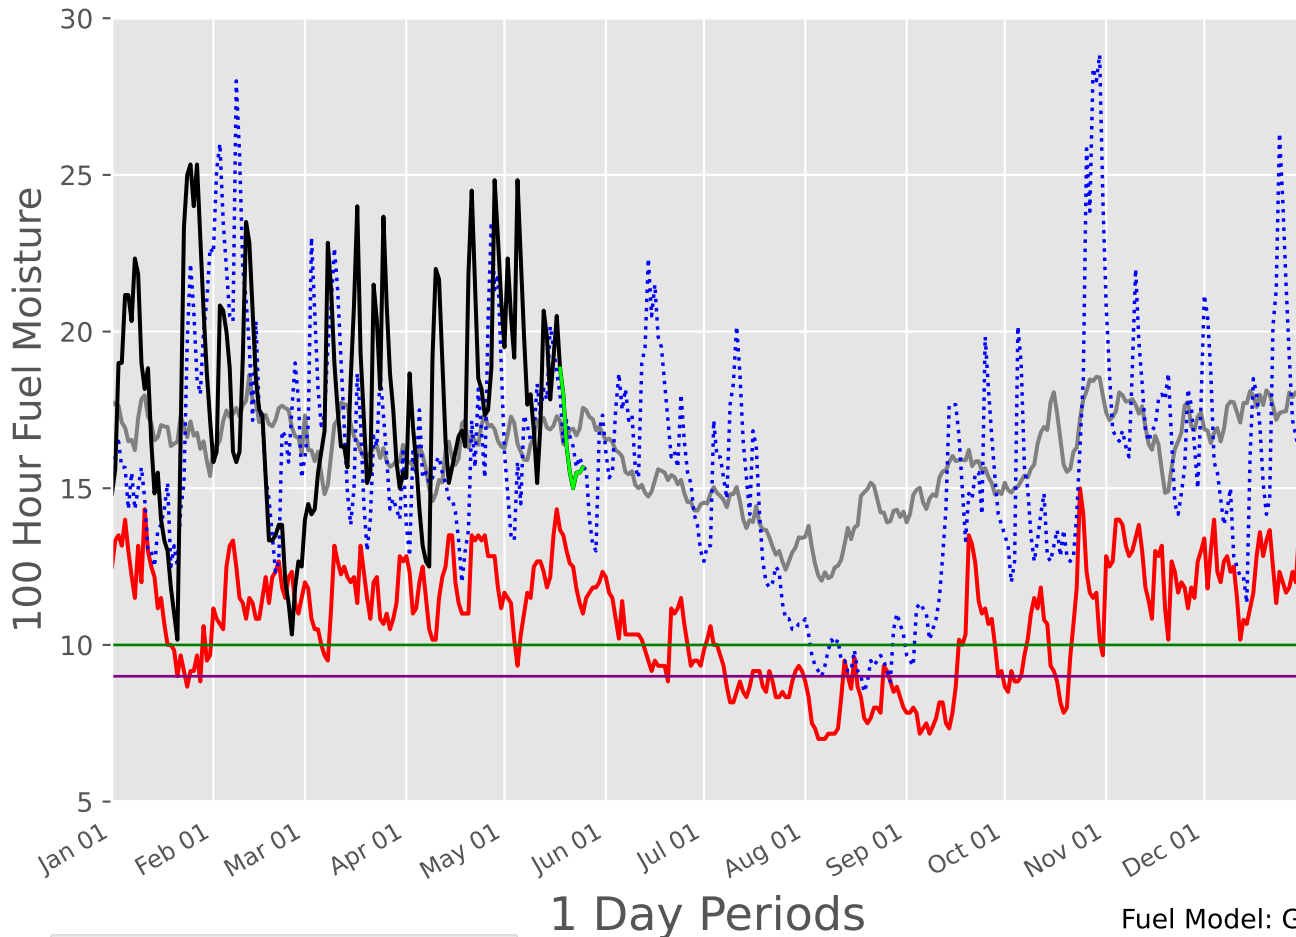

CENTRAL TEXAS Predictive Service Area

2000-2024

1 Day Periods

Fuel Model: G

8855 Wx Observations

Generated on 05/18/2024-17:05

CROSS TIMBERS Predictive Service Area 2007-2024

1 Day Periods

Fuel Model: G

6336 Wx Observations

Generated on 05/18/2024-17:05

EASTERN HILL COUNTRY Predictive Service Area 2003-2024

1 Day Periods

Fuel Model: G

7778 Wx Observations

Generated on 05/18/2024-17:05

GULF COAST Predictive Service Area 2007-2024

HIGH PLAINS Predictive Service Area 2007-2024

1 Day Periods

Fuel Model: G
6336 Wx Observations
Generated on 05/18/2024-17:05

NORTH TEXAS Predictive Service Area 2007-2024

1 Day Periods

Fuel Model: G

6336 Wx Observations

Generated on 05/18/2024-17:05

NORTHEAST TEXAS Predictive Service Area

2007-2024

1 Day Periods

Fuel Model: G
6336 Wx Observations
Generated on 05/18/2024-17:05