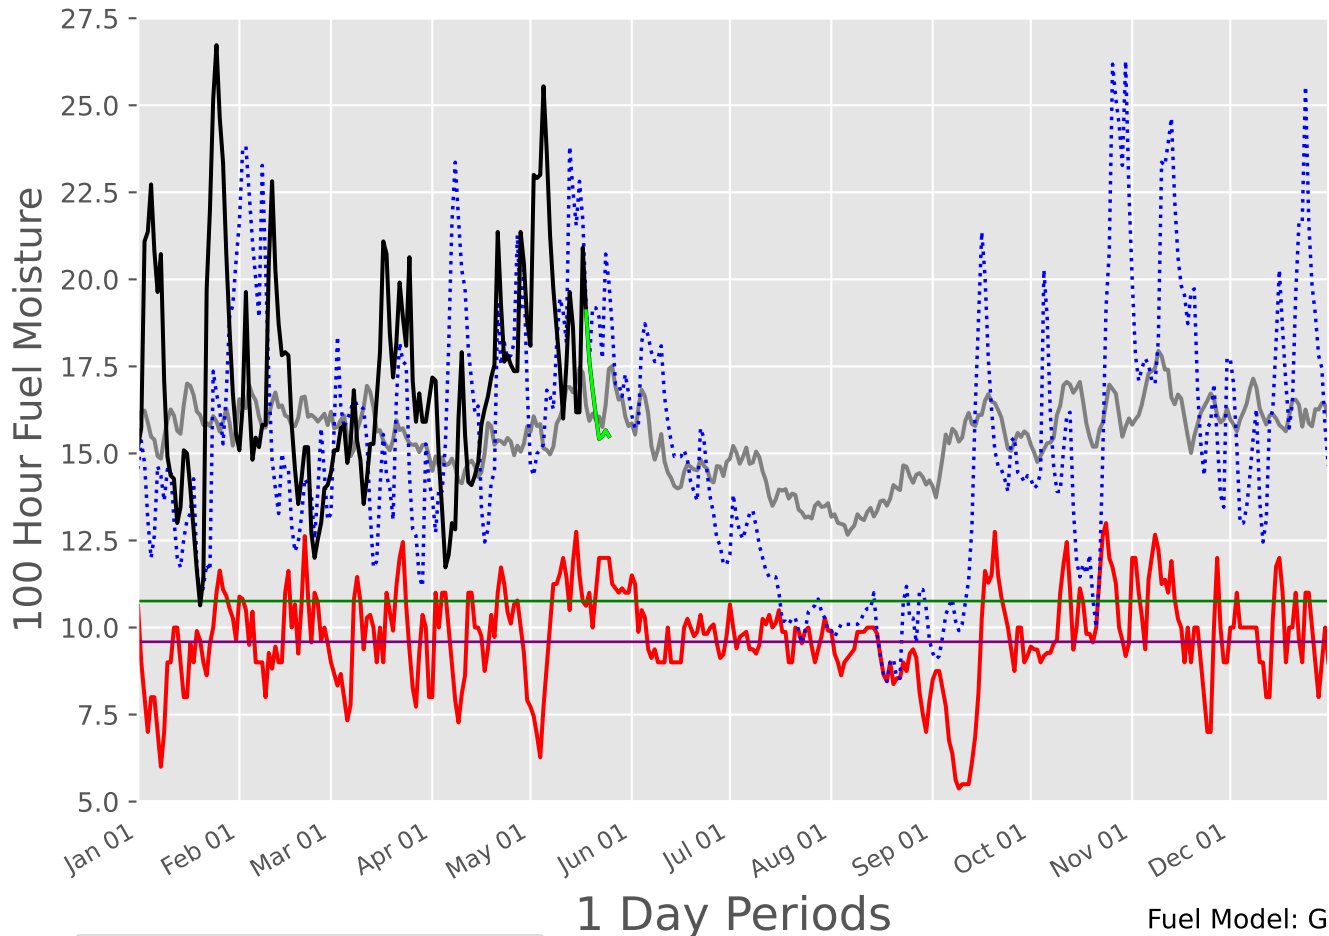

CENTRAL TEXAS Predictive Service Area

2000-2024

1 Day Periods

Fuel Model: G

8855 Wx Observations

Generated on 05/18/2024-17:05

CROSS TIMBERS Predictive Service Area 2007-2024

1 Day Periods

Fuel Model: G

6336 Wx Observations

Generated on 05/18/2024-17:05

EASTERN HILL COUNTRY Predictive Service Area 2003-2024

1 Day Periods

Fuel Model: G

7778 Wx Observations

Generated on 05/18/2024-17:05

1 Day Periods

Fuel Model: G

6336 Wx Observations

Generated on 05/18/2024-17:05

NORTHEAST TEXAS Predictive Service Area

2007-2024

1 Day Periods

Fuel Model: G
6336 Wx Observations
Generated on 05/18/2024-17:05