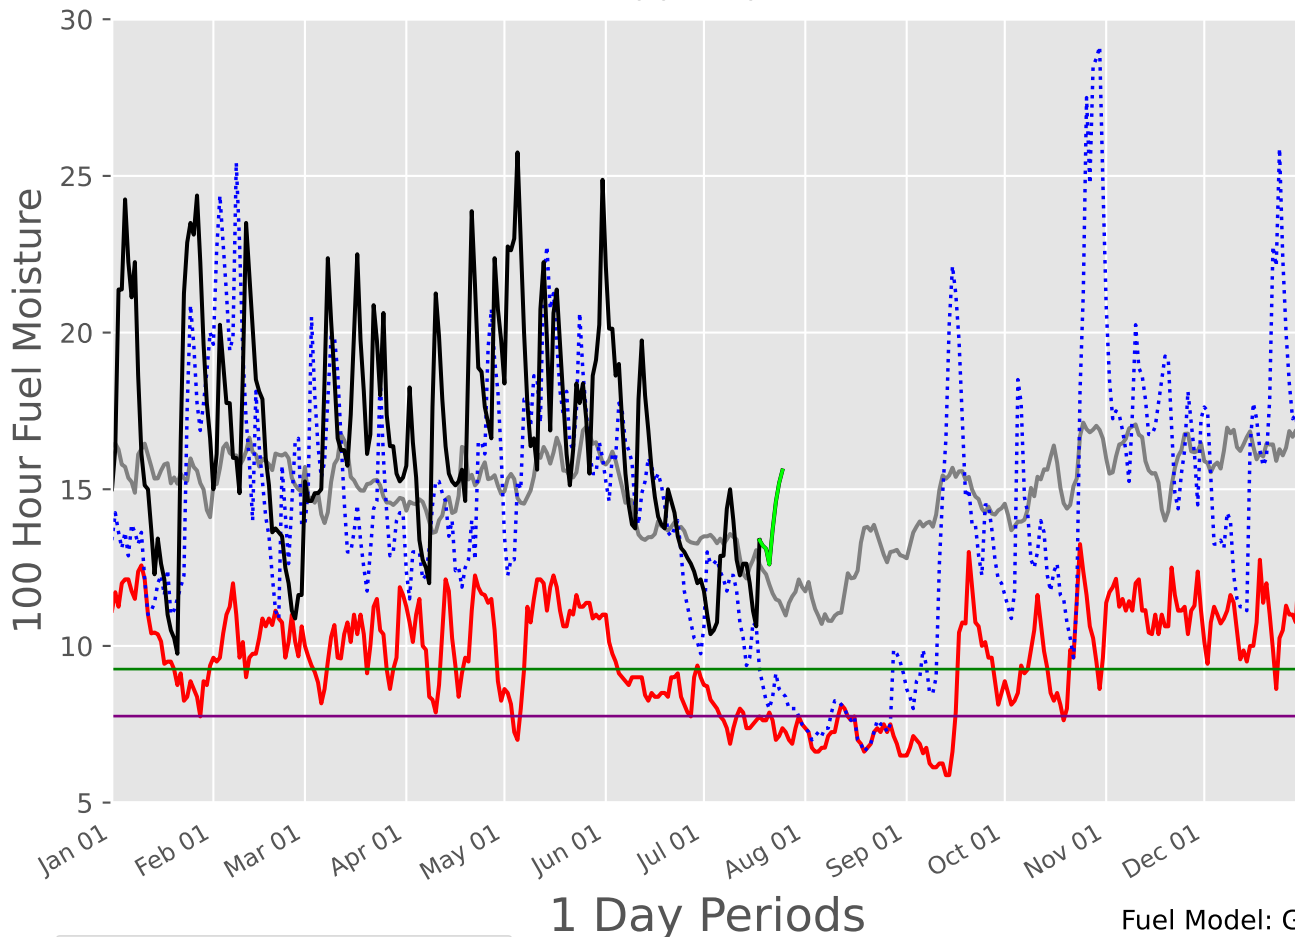

CENTRAL TEXAS Predictive Service Area

2000-2024

CROSS TIMBERS Predictive Service Area 2007-2024

1 Day Periods

Fuel Model: G

6397 Wx Observations

Generated on 07/19/2024-01:05

EASTERN HILL COUNTRY Predictive Service Area 2003-2024

1 Day Periods

Fuel Model: G

7839 Wx Observations

Generated on 07/19/2024-01:05

GULF COAST Predictive Service Area 2007-2024

HIGH PLAINS Predictive Service Area 2007-2024

Fuel Model: G
6397 Wx Observations
Generated on 07/19/2024-01:05

NORTH TEXAS Predictive Service Area 2007-2024

1 Day Periods

Fuel Model: G

6397 Wx Observations

Generated on 07/19/2024-01:05

NORTHEAST TEXAS Predictive Service Area

2007-2024

1 Day Periods

2007-2024

1 Day Periods

Fuel Model: G

6397 Wx Observations

Generated on 07/19/2024-01:05

SOUTHEAST TEXAS Predictive Service Area

2007-2024

Fuel Model: G
6396 Wx Observations
Generated on 07/19/2024-01:05