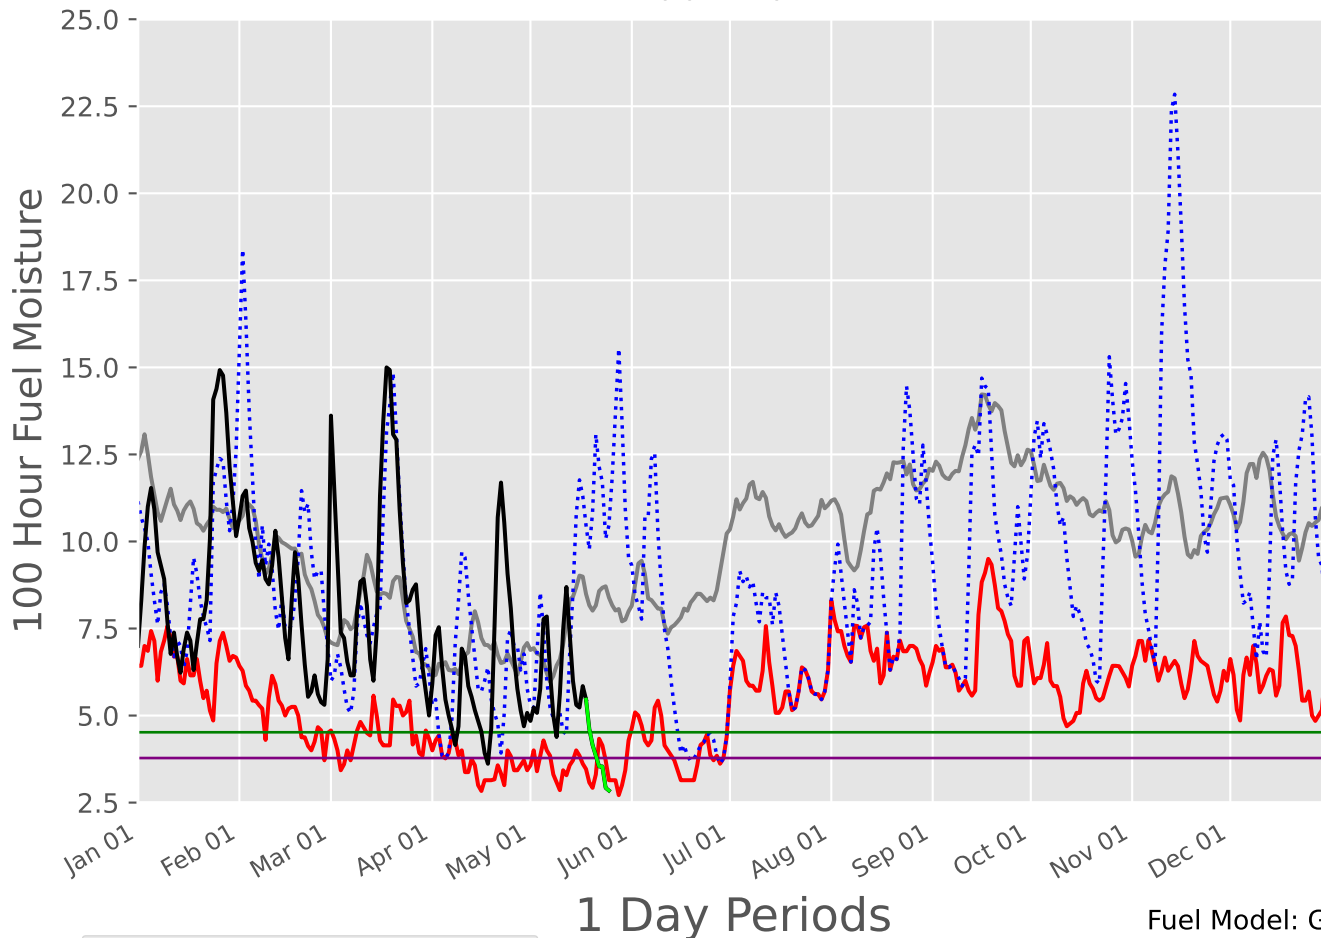

ROLLING PLAINS Predictive Service Area 2006-2024

Fuel Model: G
6360 Wx Observations
Generated on 05/18/2024-17:05

SOUTH TEXAS Predictive Service Area 2007-2024

1 Day Periods

Fuel Model: G

6336 Wx Observations

Generated on 05/18/2024-17:05

SOUTHEAST TEXAS Predictive Service Area 2007-2024

SOUTHERN PLAINS Predictive Service Area

2007-2024

Fuel Model: G
6336 Wx Observations
Generated on 05/18/2024-17:05

TRANS PECOS Predictive Service Area 2007-2024