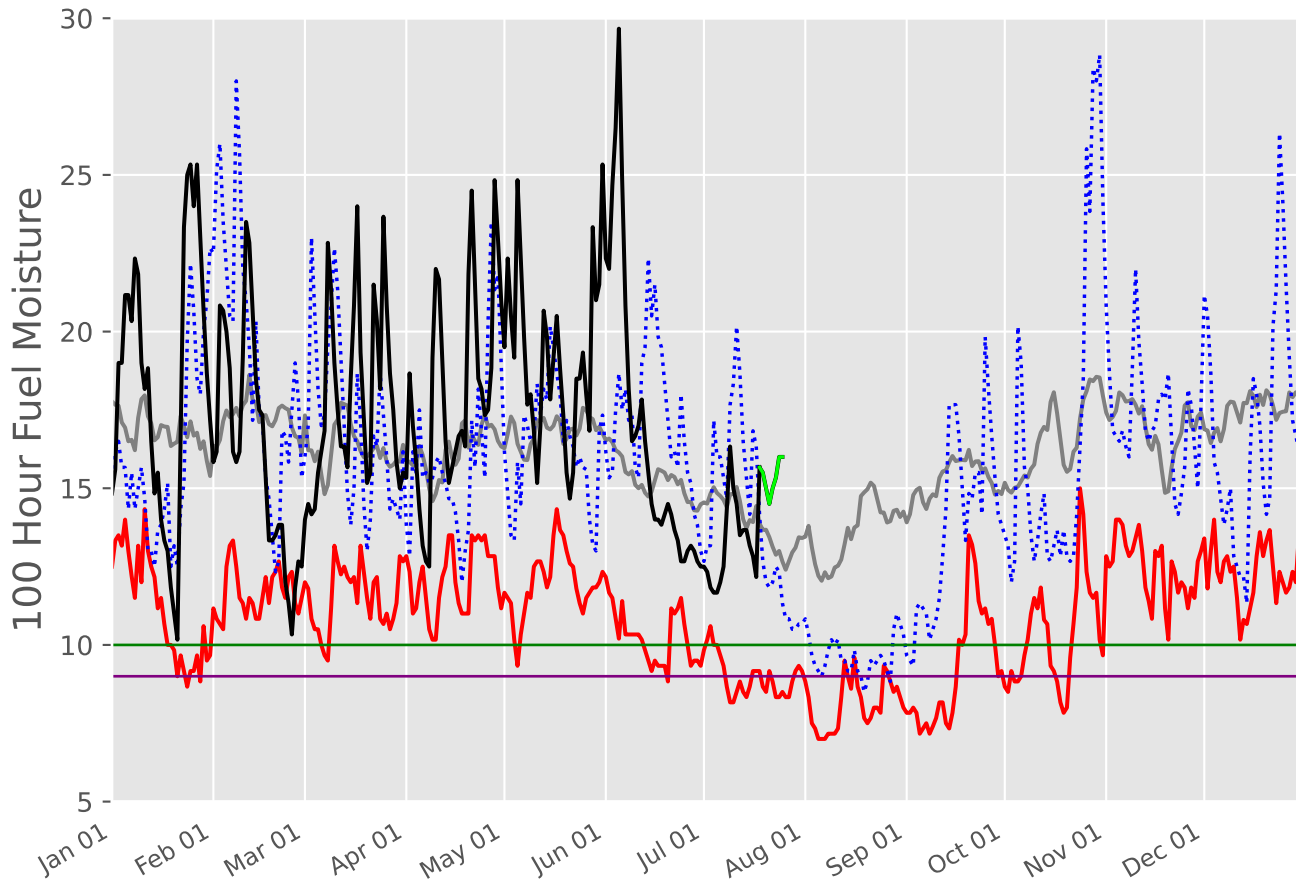

CENTRAL TEXAS Predictive Service Area

2000-2024

CROSS TIMBERS Predictive Service Area 2007-2024

1 Day Periods

Fuel Model: G

6397 Wx Observations

Generated on 07/19/2024-01:05

EASTERN HILL COUNTRY Predictive Service Area 2003-2024

1 Day Periods

Fuel Model: G

7839 Wx Observations

Generated on 07/19/2024-01:05

GULF COAST Predictive Service Area 2007-2024

HIGH PLAINS Predictive Service Area 2007-2024

Fuel Model: G
6397 Wx Observations
Generated on 07/19/2024-01:05

NORTH TEXAS Predictive Service Area 2007-2024

1 Day Periods

Fuel Model: G

6397 Wx Observations

Generated on 07/19/2024-01:05

NORTHEAST TEXAS Predictive Service Area

2007-2024

1 Day Periods