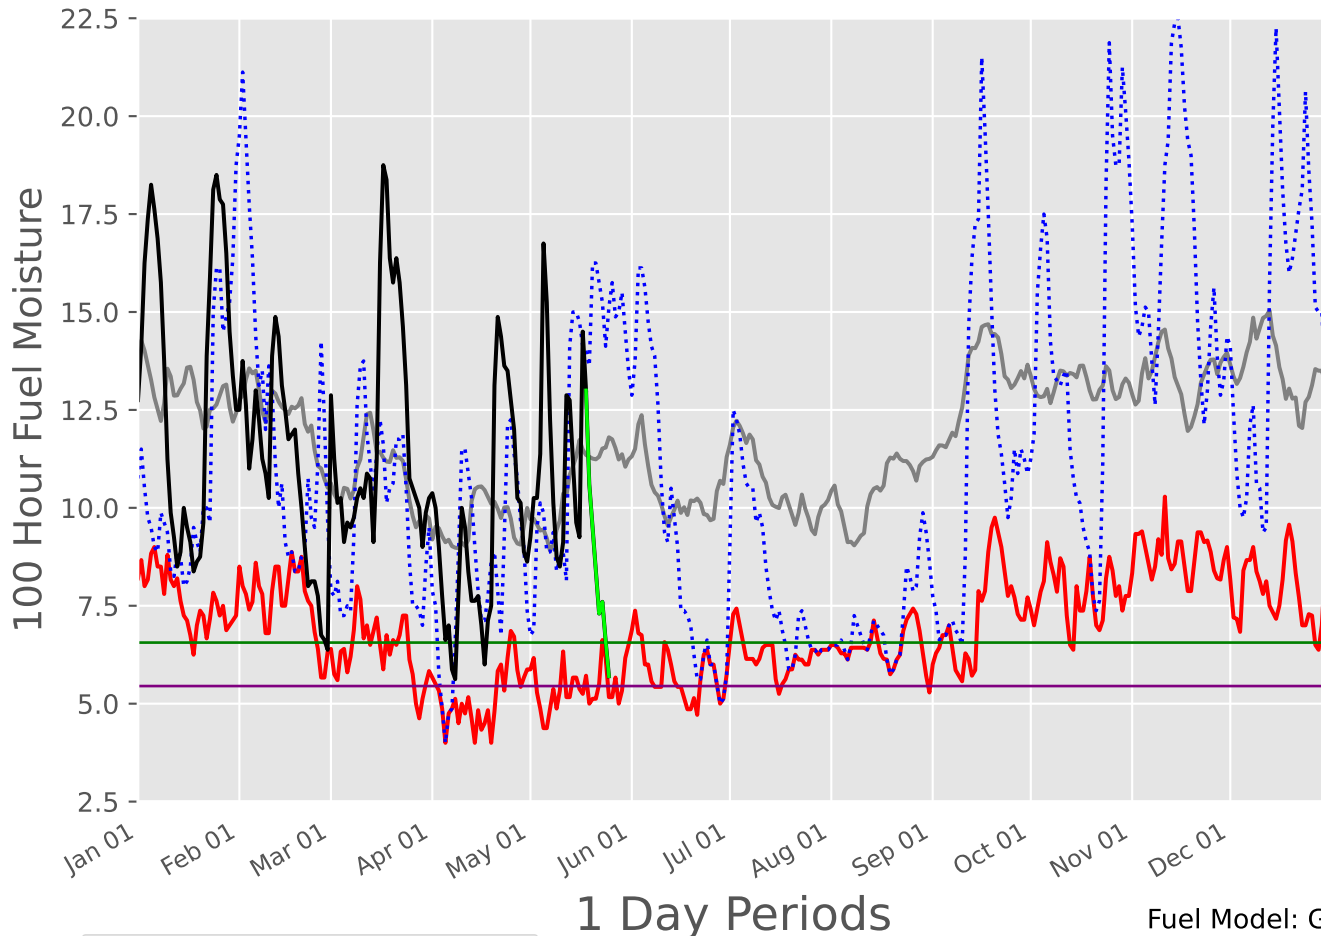

ROLLING PLAINS Predictive Service Area 2006-2024

Fuel Model: G
6360 Wx Observations
Generated on 05/18/2024-17:05

SOUTH TEXAS Predictive Service Area 2007-2024

1 Day Periods

Fuel Model: G

6336 Wx Observations

Generated on 05/18/2024-17:05

SOUTHEAST TEXAS Predictive Service Area 2007-2024

SOUTHERN PLAINS Predictive Service Area

2007-2024

Fuel Model: G
6336 Wx Observations
Generated on 05/18/2024-17:05

TRANS PECOS Predictive Service Area 2007-2024