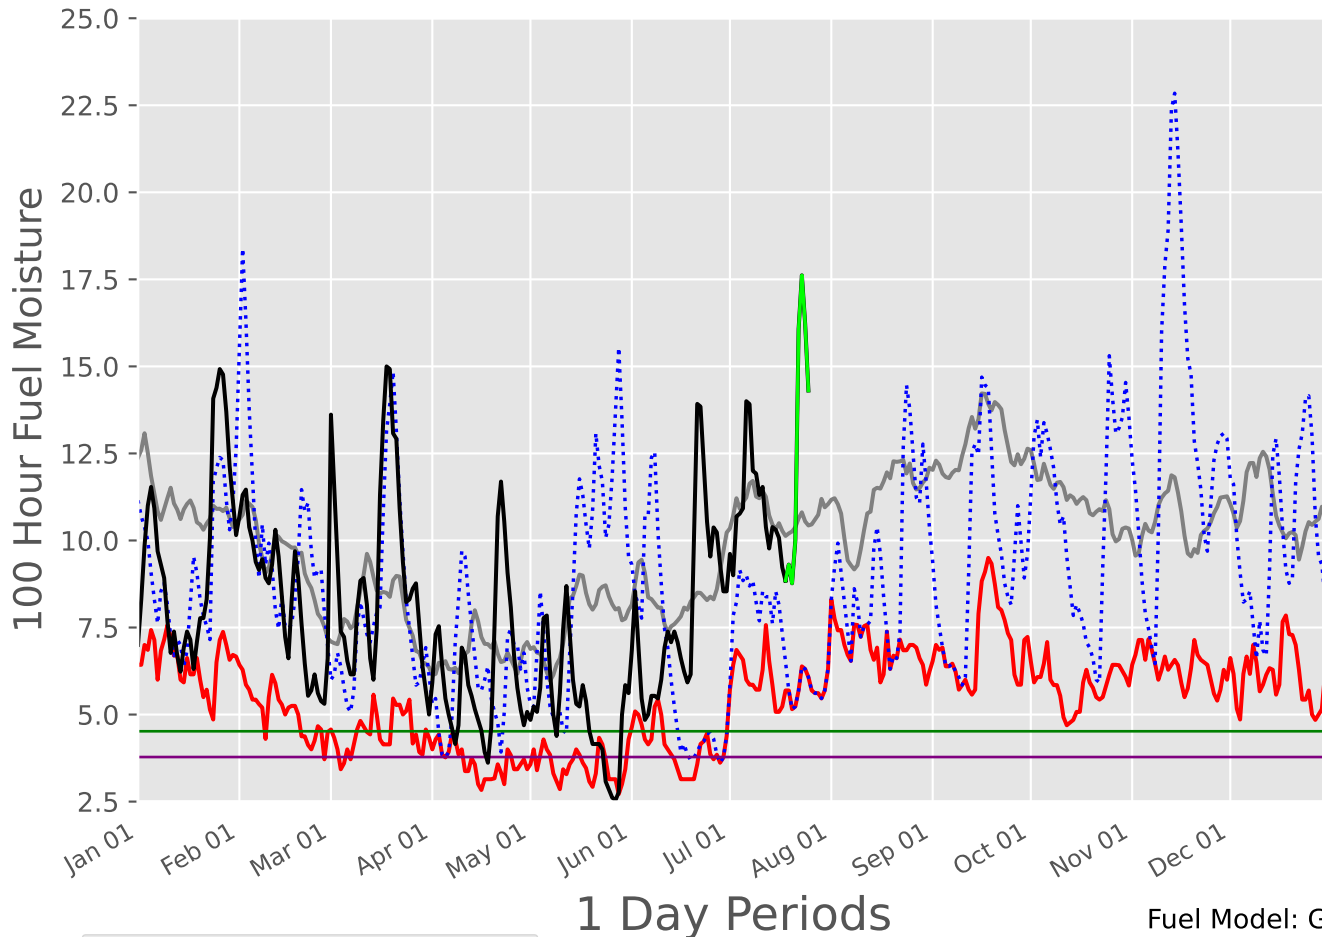

TRANS PECOS Predictive Service Area 2007-2024

Fuel Model: G
6397 Wx Observations
Generated on 07/19/2024-01:05