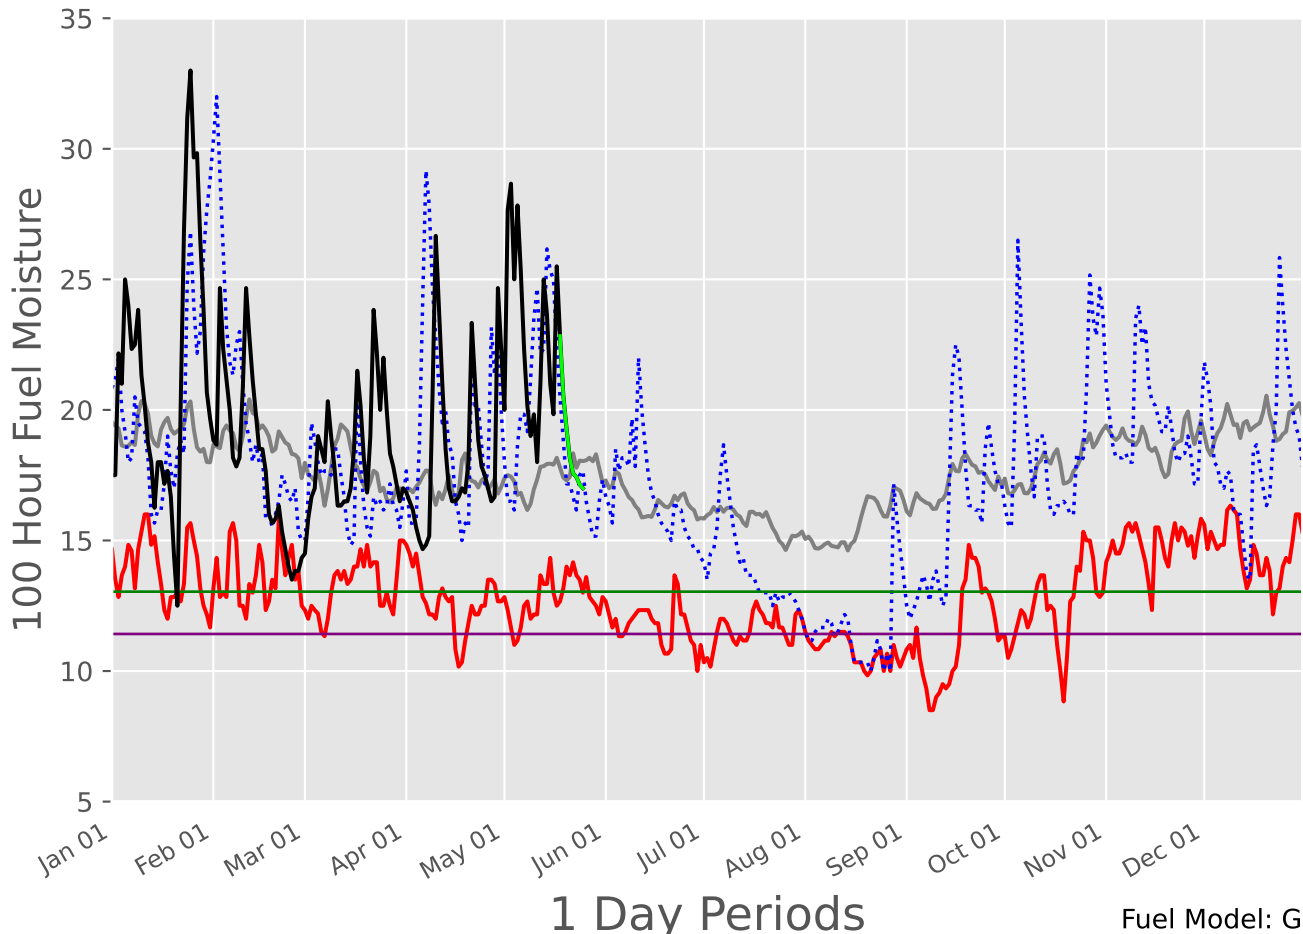

WESTERN PINEYWOODS Predictive Service Area

2007-2024

1 Day Periods

Fuel Model: G
6334 Wx Observations
Generated on 05/18/2024-17:05