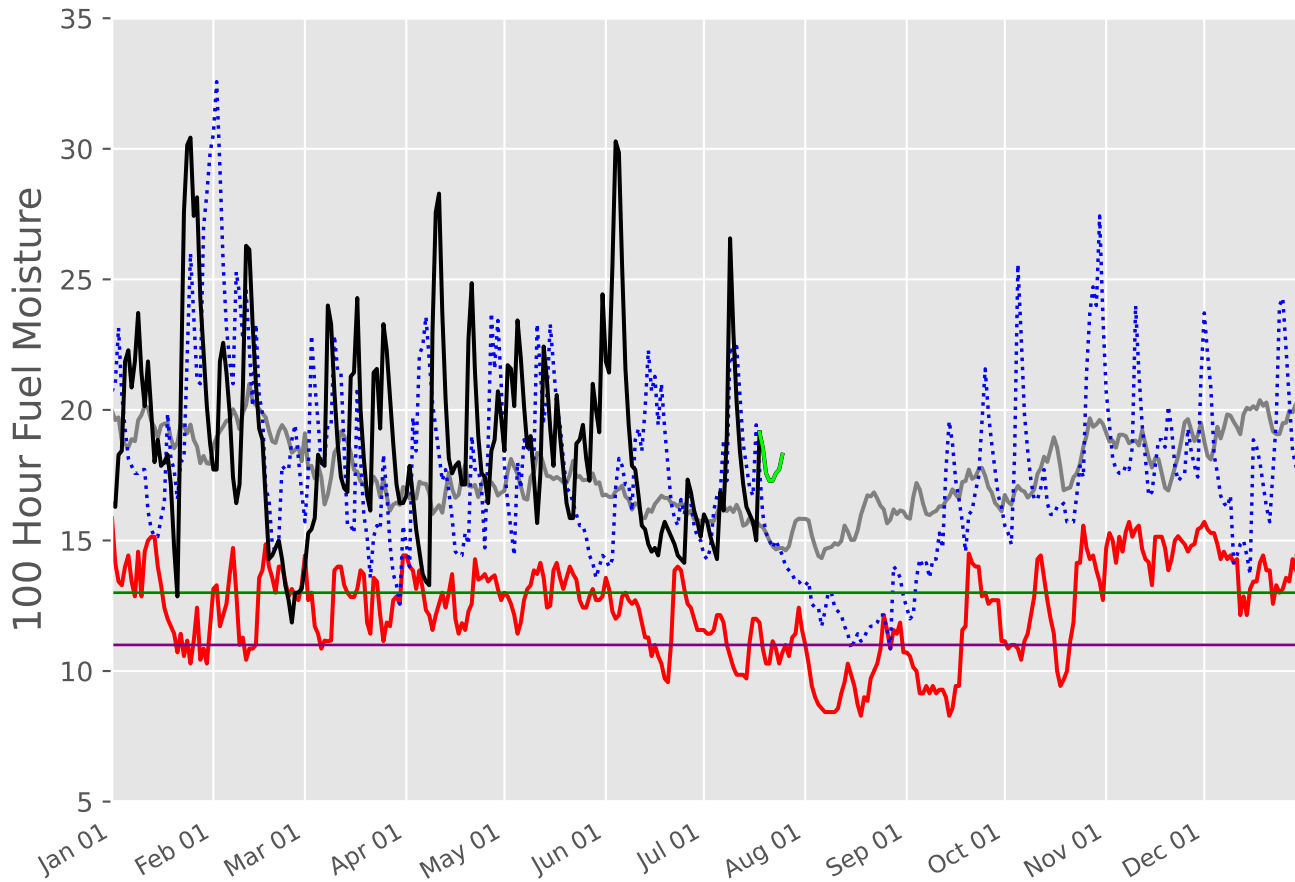

1 Day Periods

Fuel Model: G

7839 Wx Observations

Generated on 07/19/2024-01:05

GULF COAST Predictive Service Area 2007-2024

HIGH PLAINS Predictive Service Area 2007-2024

Fuel Model: G
6397 Wx Observations
Generated on 07/19/2024-01:05

NORTH TEXAS Predictive Service Area 2007-2024

1 Day Periods

Fuel Model: G

6397 Wx Observations

Generated on 07/19/2024-01:05

NORTHEAST TEXAS Predictive Service Area

2007-2024

1 Day Periods

Fuel Model: G

6397 Wx Observations

Generated on 07/19/2024-01:05

ROLLING PLAINS Predictive Service Area 2006-2024

Fuel Model: G
6421 Wx Observations
Generated on 07/19/2024-01:05

SOUTH TEXAS Predictive Service Area

2007-2024

1 Day Periods

Fuel Model: G

6397 Wx Observations

Generated on 07/19/2024-01:05

SOUTHEAST TEXAS Predictive Service Area

2007-2024

Fuel Model: G
6396 Wx Observations
Generated on 07/19/2024-01:05