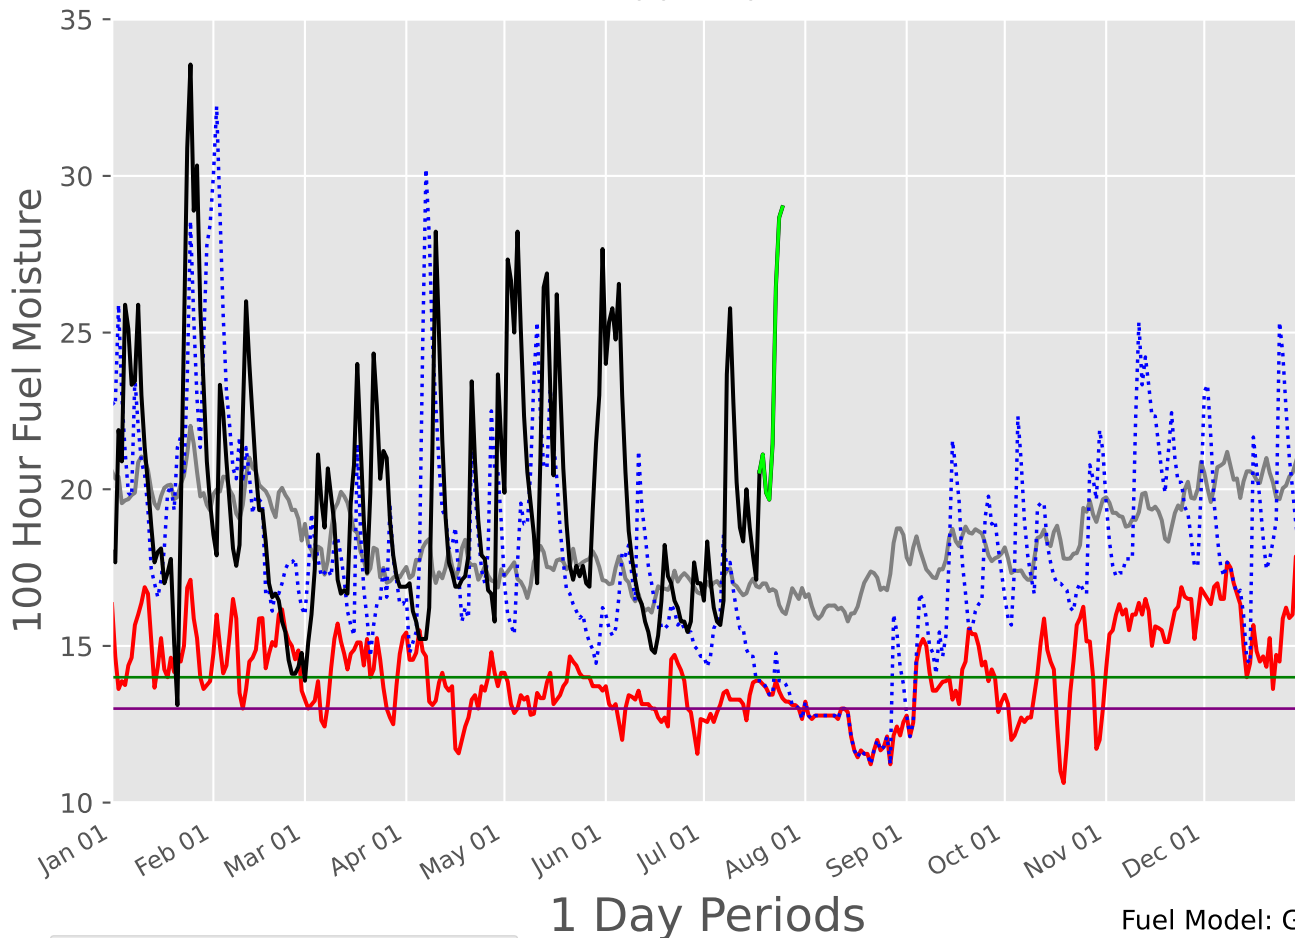

Fuel Model: G

6397 Wx Observations

Generated on 07/19/2024-01:05

ROLLING PLAINS Predictive Service Area 2006-2024

Fuel Model: G
6421 Wx Observations
Generated on 07/19/2024-01:05

SOUTH TEXAS Predictive Service Area

2007-2024

1 Day Periods

Fuel Model: G

6397 Wx Observations

Generated on 07/19/2024-01:05

SOUTHEAST TEXAS Predictive Service Area

2007-2024

Fuel Model: G
6396 Wx Observations
Generated on 07/19/2024-01:05