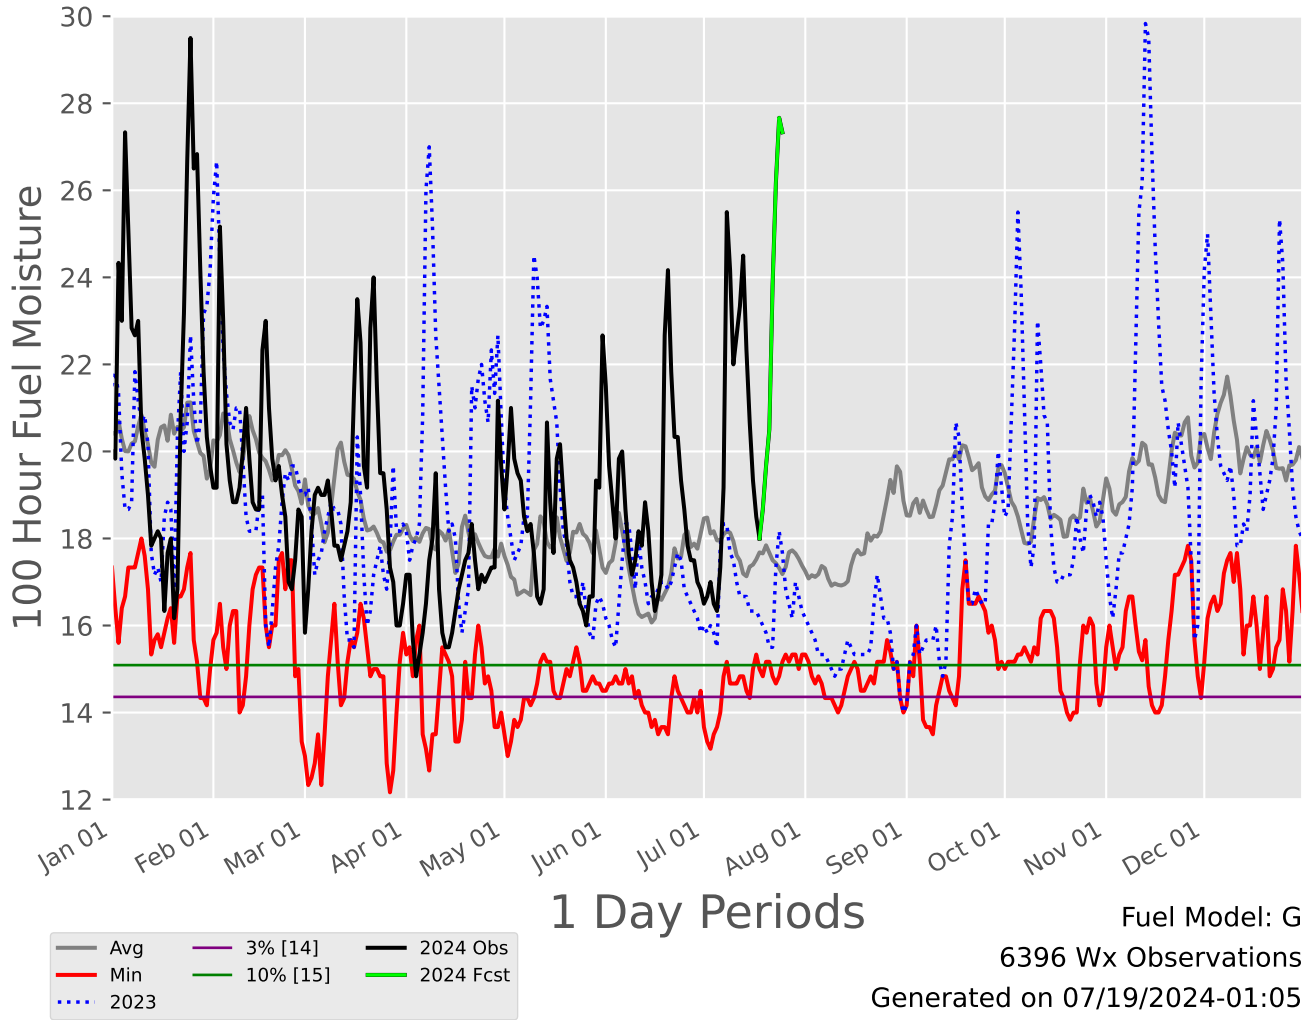

CENTRAL TEXAS Predictive Service Area

2000-2024

CROSS TIMBERS Predictive Service Area 2007-2024

1 Day Periods

Fuel Model: G

6397 Wx Observations

Generated on 07/19/2024-01:05

EASTERN HILL COUNTRY Predictive Service Area 2003-2024

1 Day Periods

Fuel Model: G

7839 Wx Observations

Generated on 07/19/2024-01:05

GULF COAST Predictive Service Area 2007-2024

HIGH PLAINS Predictive Service Area 2007-2024

Fuel Model: G
6397 Wx Observations
Generated on 07/19/2024-01:05

NORTH TEXAS Predictive Service Area 2007-2024

1 Day Periods

Fuel Model: G

6397 Wx Observations

Generated on 07/19/2024-01:05

NORTHEAST TEXAS Predictive Service Area

2007-2024

1 Day Periods

2007-2024

1 Day Periods

Fuel Model: G

6397 Wx Observations

Generated on 07/19/2024-01:05

SOUTHEAST TEXAS Predictive Service Area

2007-2024

Fuel Model: G
6396 Wx Observations
Generated on 07/19/2024-01:05