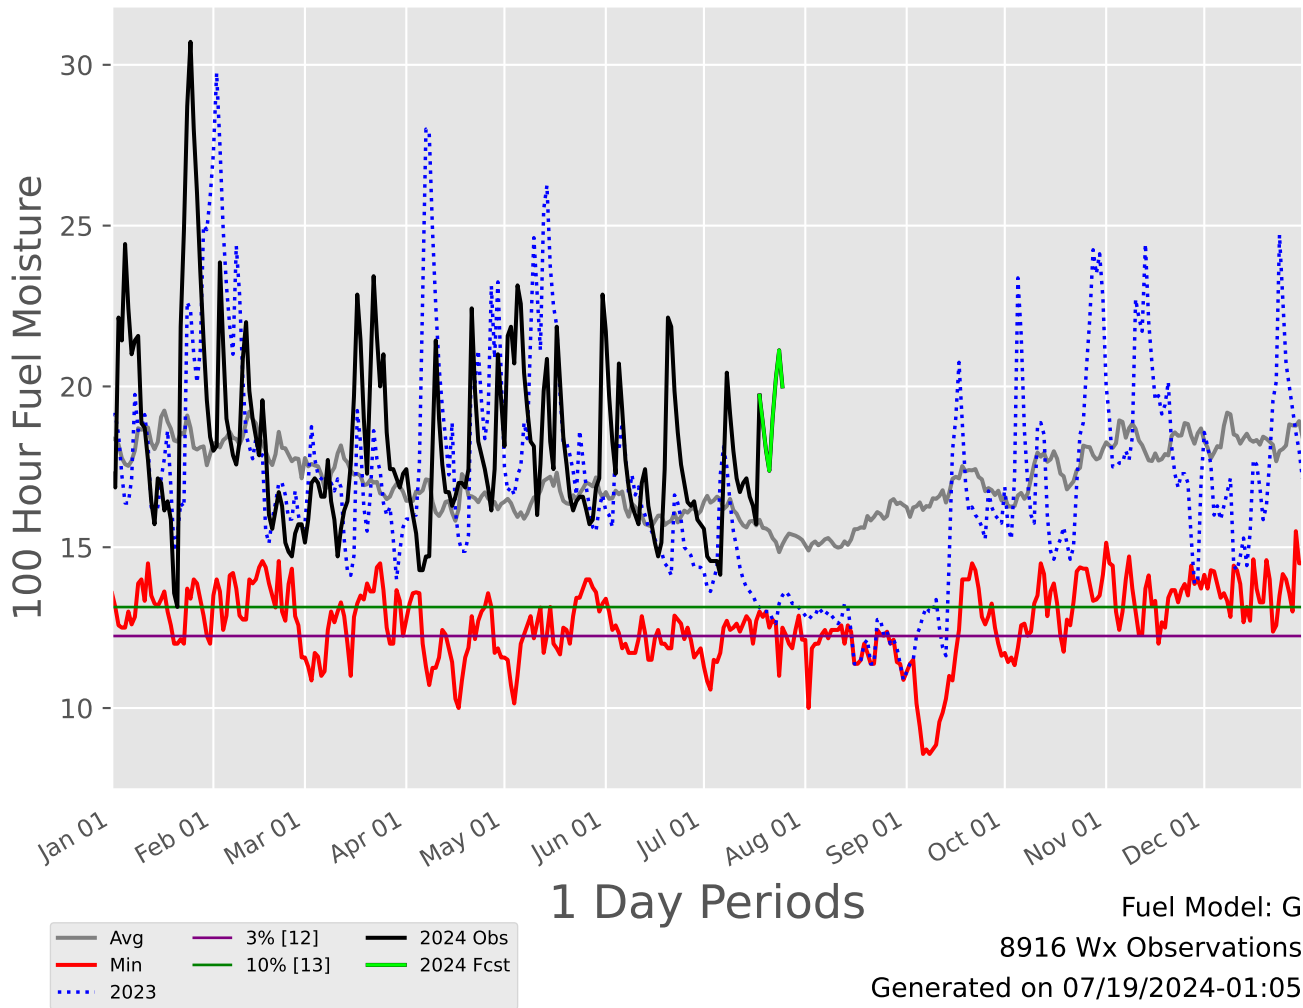

CENTRAL TEXAS Predictive Service Area

2000-2024

CROSS TIMBERS Predictive Service Area 2007-2024

1 Day Periods

Fuel Model: G

6397 Wx Observations

Generated on 07/19/2024-01:05

EASTERN HILL COUNTRY Predictive Service Area 2003-2024

1 Day Periods

Fuel Model: G

7839 Wx Observations

Generated on 07/19/2024-01:05

GULF COAST Predictive Service Area 2007-2024

HIGH PLAINS Predictive Service Area 2007-2024

Fuel Model: G
6397 Wx Observations
Generated on 07/19/2024-01:05

NORTH TEXAS Predictive Service Area 2007-2024

1 Day Periods

Fuel Model: G

6397 Wx Observations

Generated on 07/19/2024-01:05

NORTHEAST TEXAS Predictive Service Area

2007-2024

1 Day Periods

2007-2024

1 Day Periods

Fuel Model: G

6397 Wx Observations

Generated on 07/19/2024-01:05

SOUTHEAST TEXAS Predictive Service Area

2007-2024

Fuel Model: G
6396 Wx Observations
Generated on 07/19/2024-01:05