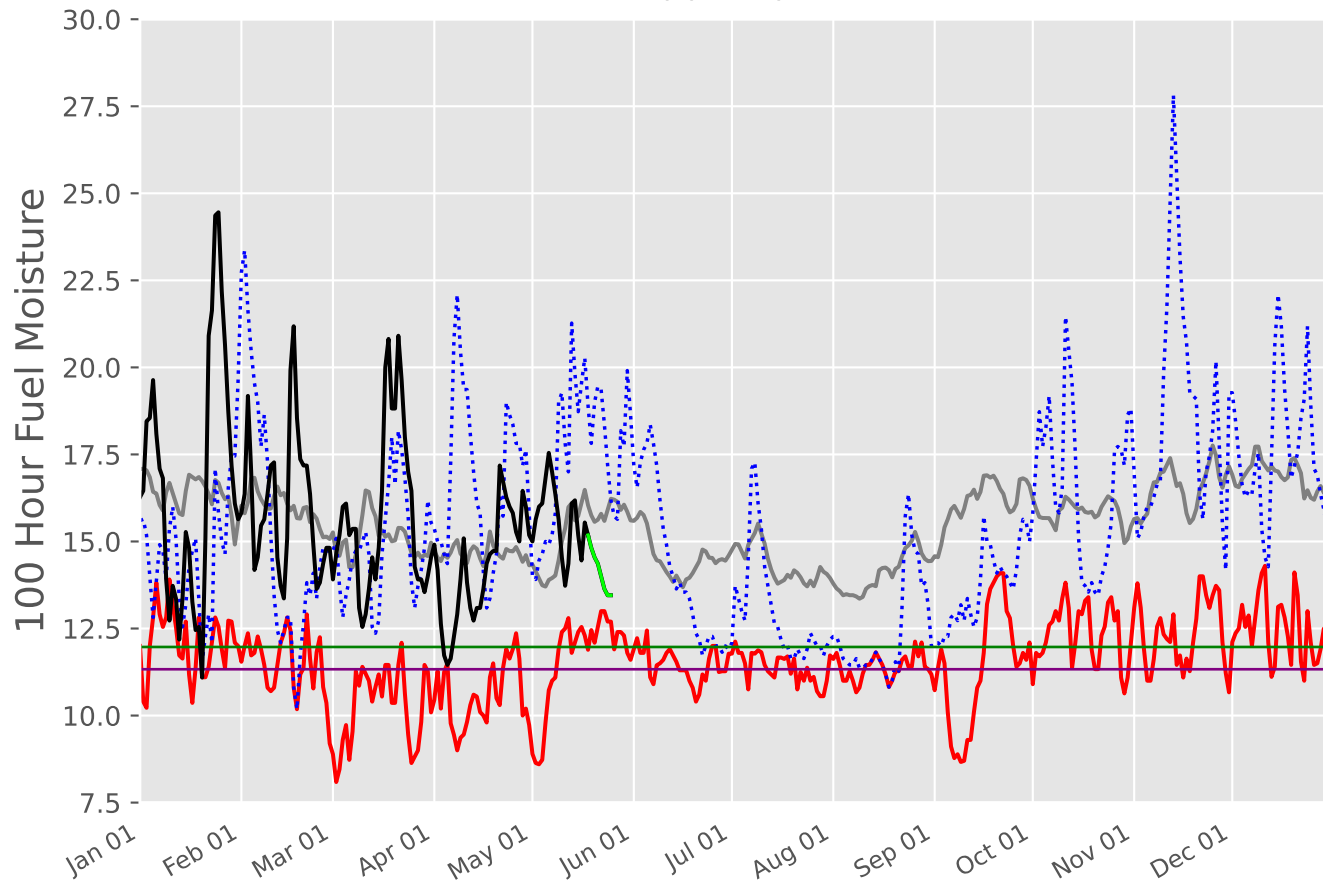

1 Day Periods

Fuel Model: G

6336 Wx Observations

Generated on 05/18/2024-17:05

NORTHEAST TEXAS Predictive Service Area

2007-2024

1 Day Periods

Fuel Model: G
6336 Wx Observations
Generated on 05/18/2024-17:05

ROLLING PLAINS Predictive Service Area 2006-2024

Fuel Model: G
6360 Wx Observations
Generated on 05/18/2024-17:05

SOUTH TEXAS Predictive Service Area 2007-2024

1 Day Periods

Fuel Model: G

6336 Wx Observations