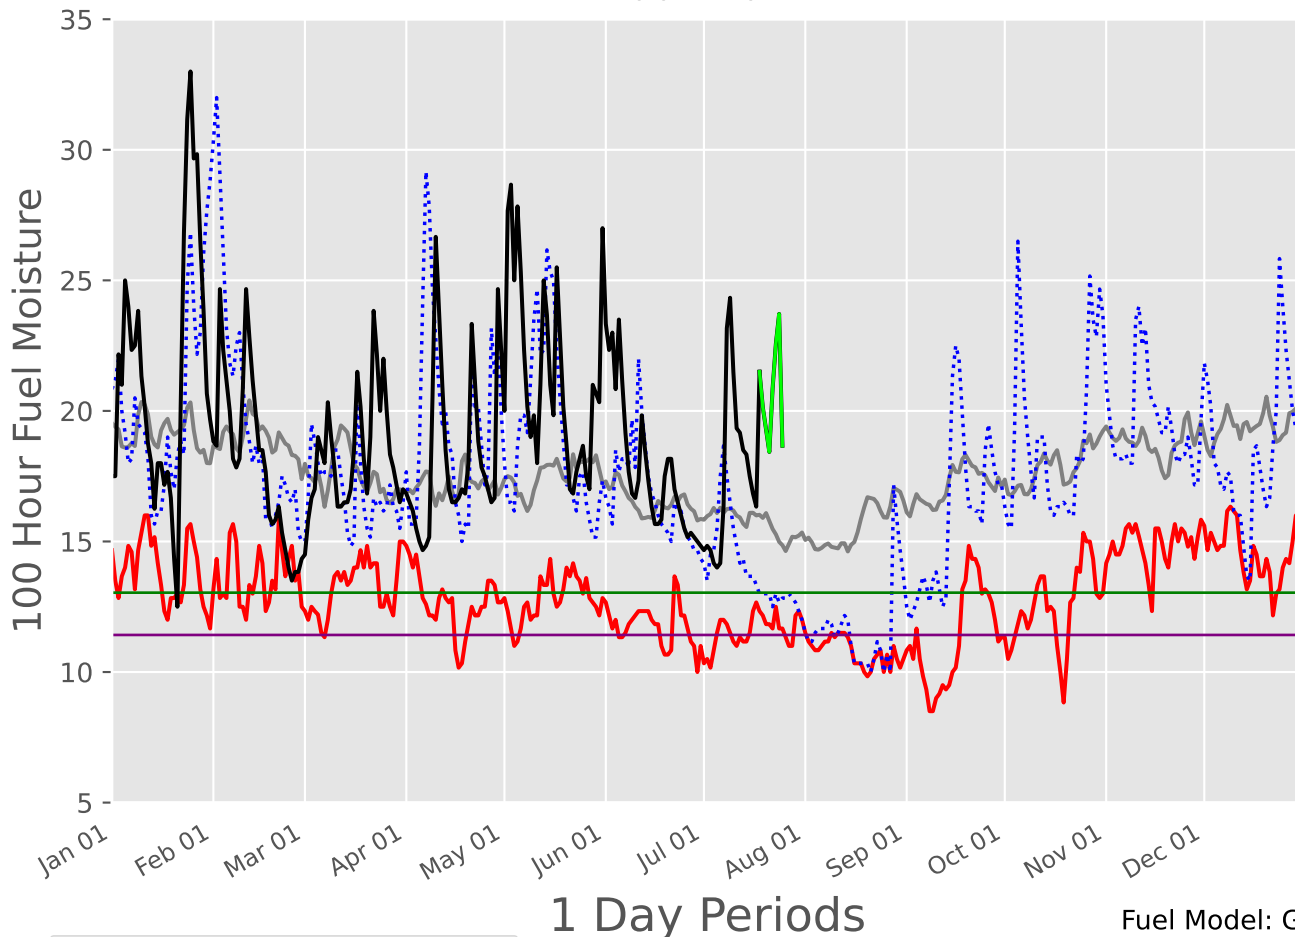

WESTERN PINEYWOODS Predictive Service Area 2007-2024

1 Day Periods

Fuel Model: G

6395 Wx Observations

Generated on 07/19/2024-01:05