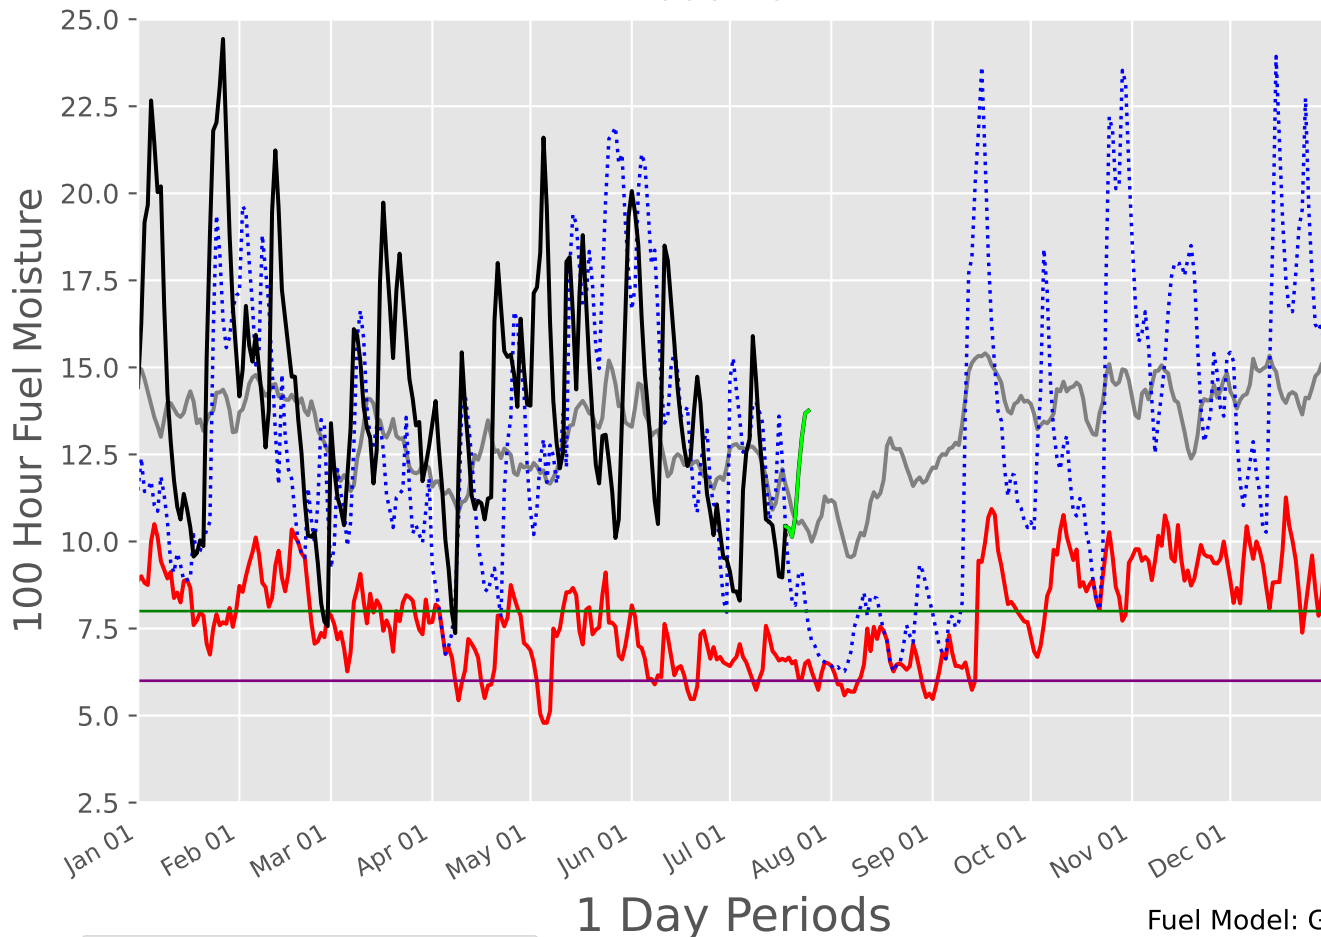

1 Day Periods

Fuel Model: G

7839 Wx Observations

Generated on 07/19/2024-01:05

GULF COAST Predictive Service Area 2007-2024

HIGH PLAINS Predictive Service Area 2007-2024

Fuel Model: G
6397 Wx Observations
Generated on 07/19/2024-01:05

NORTH TEXAS Predictive Service Area 2007-2024

1 Day Periods

Fuel Model: G

6397 Wx Observations

Generated on 07/19/2024-01:05

NORTHEAST TEXAS Predictive Service Area

2007-2024

1 Day Periods

Fuel Model: G

6397 Wx Observations

Generated on 07/19/2024-01:05

ROLLING PLAINS Predictive Service Area 2006-2024

Fuel Model: G
6421 Wx Observations
Generated on 07/19/2024-01:05

SOUTH TEXAS Predictive Service Area

2007-2024

1 Day Periods

Fuel Model: G

6397 Wx Observations

Generated on 07/19/2024-01:05

SOUTHEAST TEXAS Predictive Service Area

2007-2024

Fuel Model: G
6396 Wx Observations
Generated on 07/19/2024-01:05