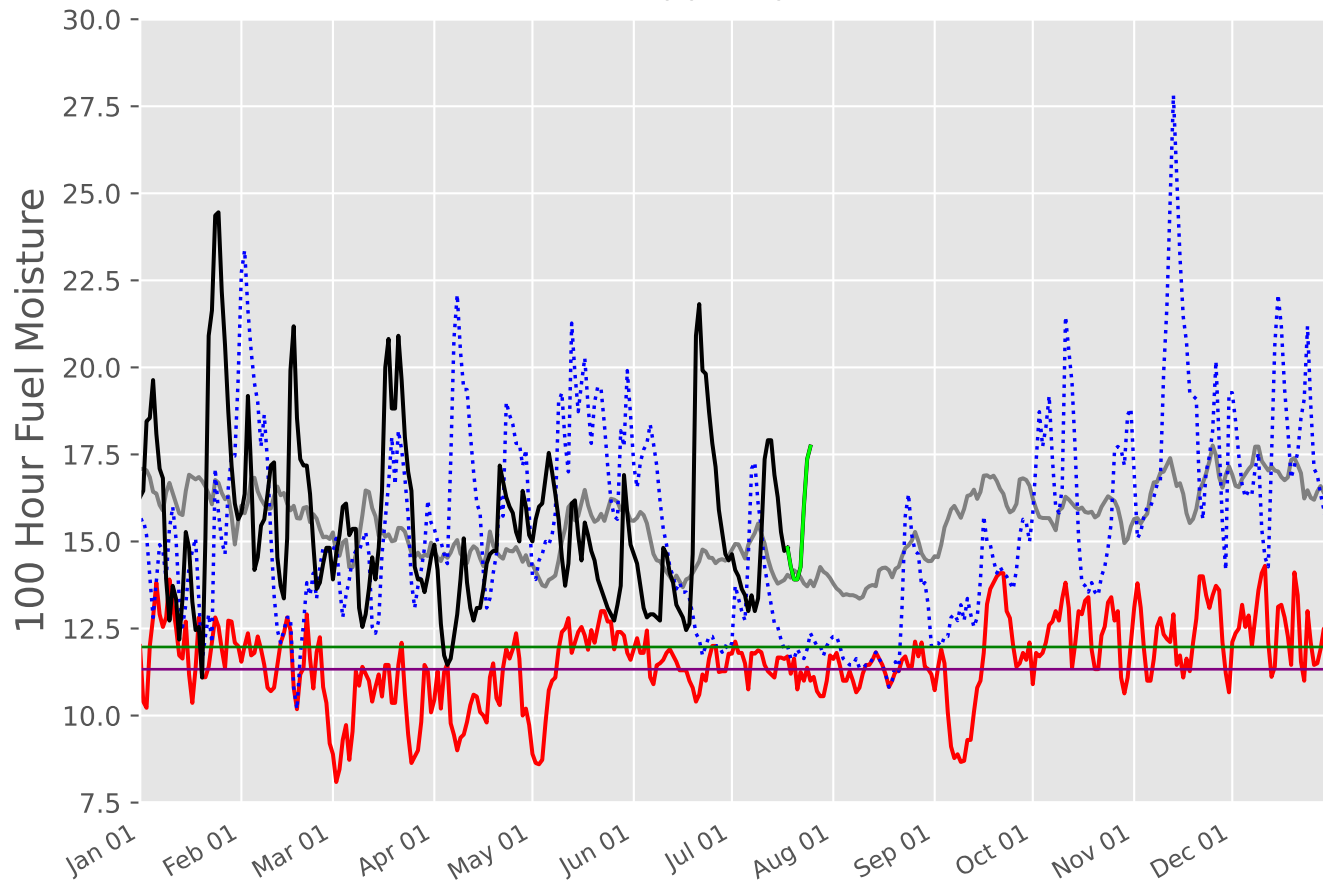

NORTH TEXAS Predictive Service Area 2007-2024

1 Day Periods

Fuel Model: G

6397 Wx Observations

Generated on 07/19/2024-01:05

NORTHEAST TEXAS Predictive Service Area

2007-2024

1 Day Periods

Fuel Model: G

6397 Wx Observations

Generated on 07/19/2024-01:05

ROLLING PLAINS Predictive Service Area 2006-2024

Fuel Model: G
6421 Wx Observations
Generated on 07/19/2024-01:05

SOUTH TEXAS Predictive Service Area

2007-2024

1 Day Periods

Fuel Model: G

6397 Wx Observations

Generated on 07/19/2024-01:05

SOUTHEAST TEXAS Predictive Service Area

2007-2024

Fuel Model: G
6396 Wx Observations
Generated on 07/19/2024-01:05