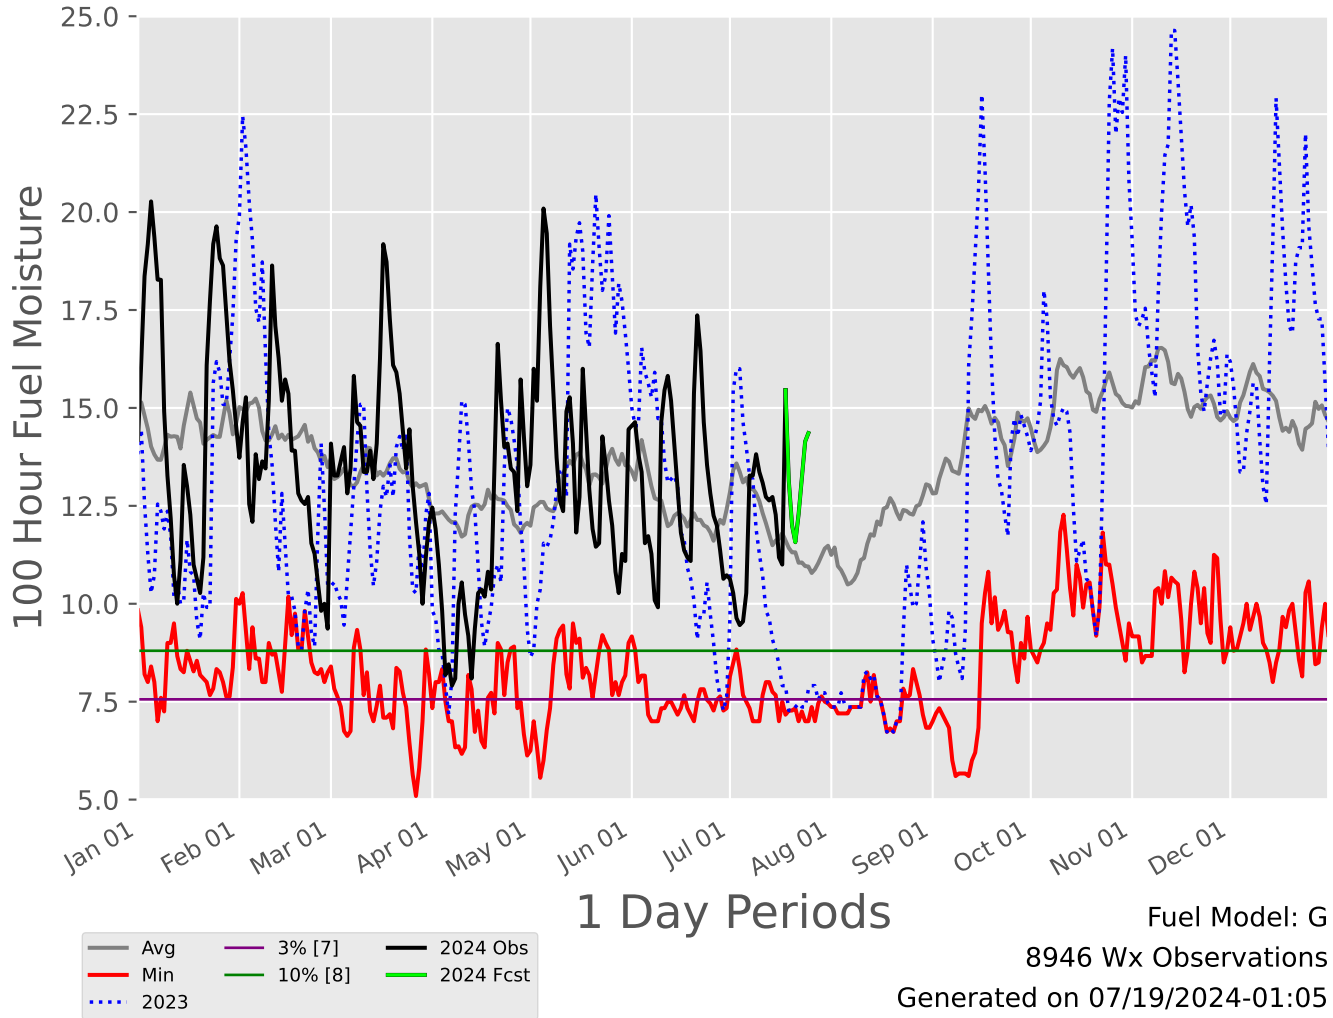

2007-2024

1 Day Periods

Fuel Model: G

6397 Wx Observations

Generated on 07/19/2024-01:05

SOUTHEAST TEXAS Predictive Service Area

2007-2024

Fuel Model: G
6396 Wx Observations
Generated on 07/19/2024-01:05

SOUTHERN PLAINS Predictive Service Area

2007-2024

TRANS PECOS Predictive Service Area 2007-2024

Fuel Model: G
6397 Wx Observations
Generated on 07/19/2024-01:05

WESTERN HILL COUNTRY Predictive Service Area 2000-2024