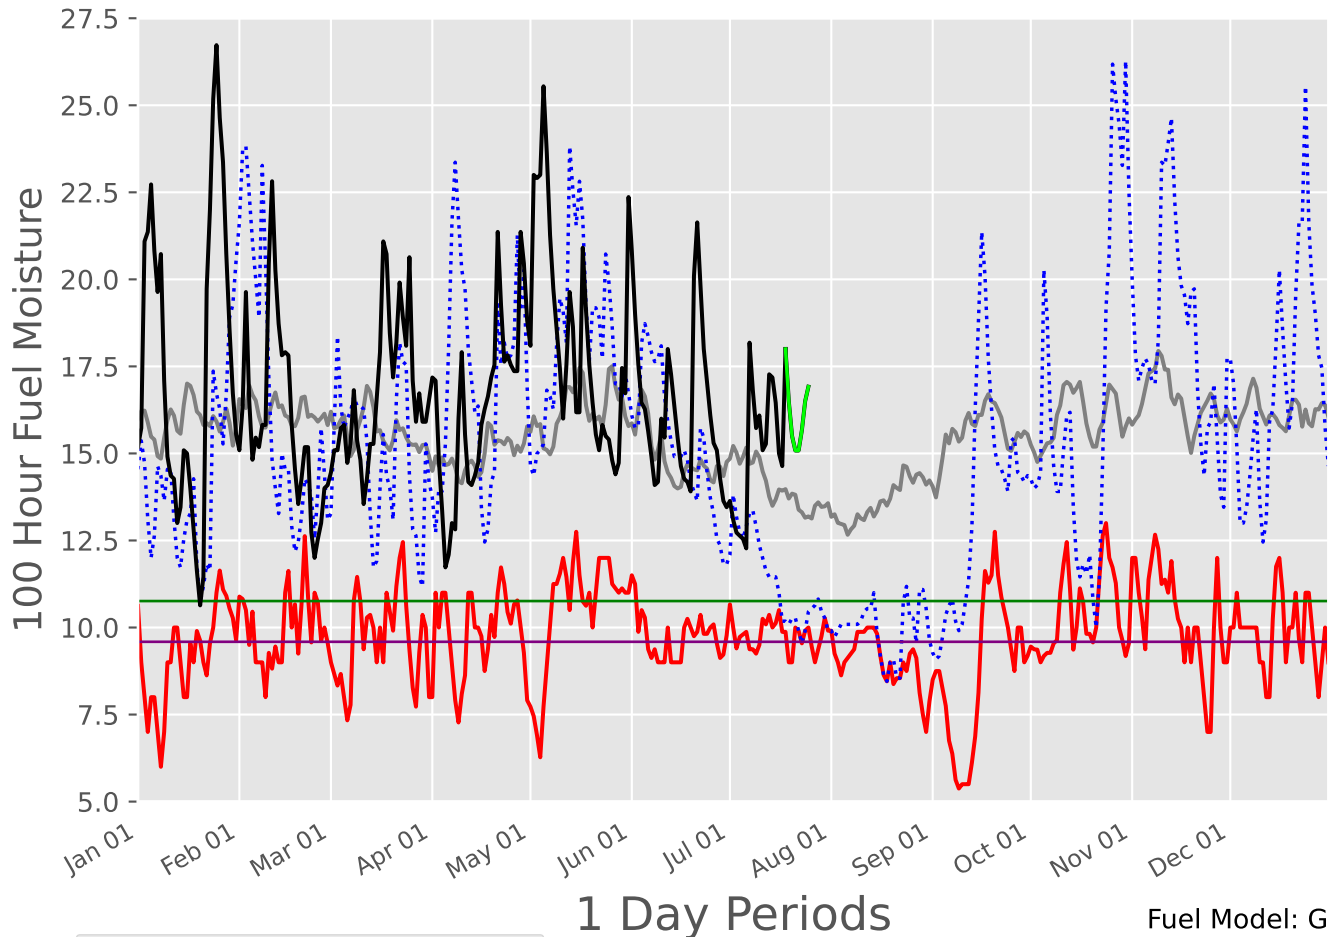

CENTRAL TEXAS Predictive Service Area

2000-2024

CROSS TIMBERS Predictive Service Area 2007-2024

1 Day Periods

Fuel Model: G

6397 Wx Observations

Generated on 07/19/2024-01:05

EASTERN HILL COUNTRY Predictive Service Area 2003-2024

1 Day Periods

Fuel Model: G

7839 Wx Observations

Generated on 07/19/2024-01:05

GULF COAST Predictive Service Area 2007-2024

HIGH PLAINS Predictive Service Area 2007-2024

Fuel Model: G
6397 Wx Observations
Generated on 07/19/2024-01:05

NORTH TEXAS Predictive Service Area 2007-2024

1 Day Periods

Fuel Model: G

6397 Wx Observations

Generated on 07/19/2024-01:05

NORTHEAST TEXAS Predictive Service Area

2007-2024

1 Day Periods

2007-2024

1 Day Periods

Fuel Model: G

6397 Wx Observations

Generated on 07/19/2024-01:05

SOUTHEAST TEXAS Predictive Service Area

2007-2024

Fuel Model: G
6396 Wx Observations
Generated on 07/19/2024-01:05