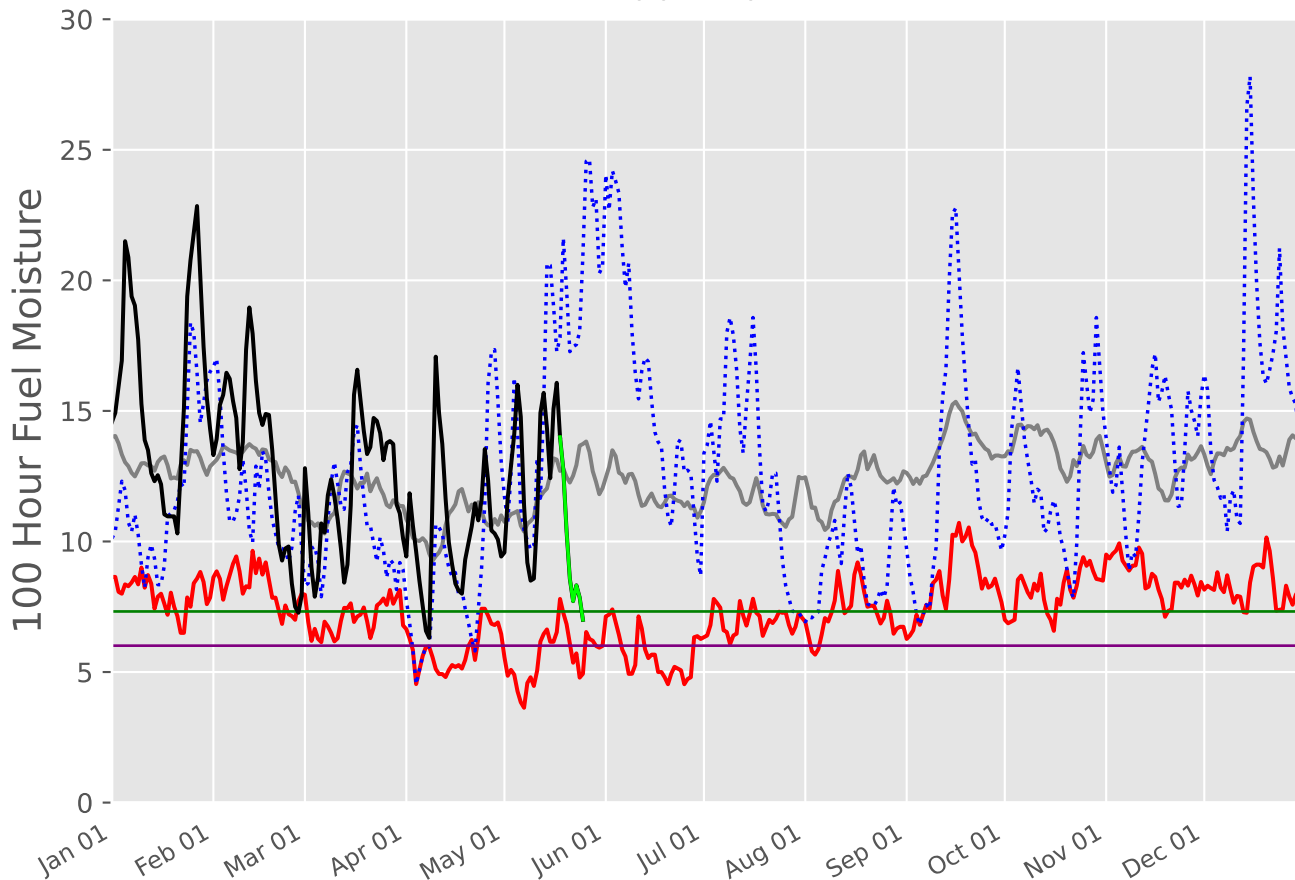

HIGH PLAINS Predictive Service Area 2007-2024

1 Day Periods