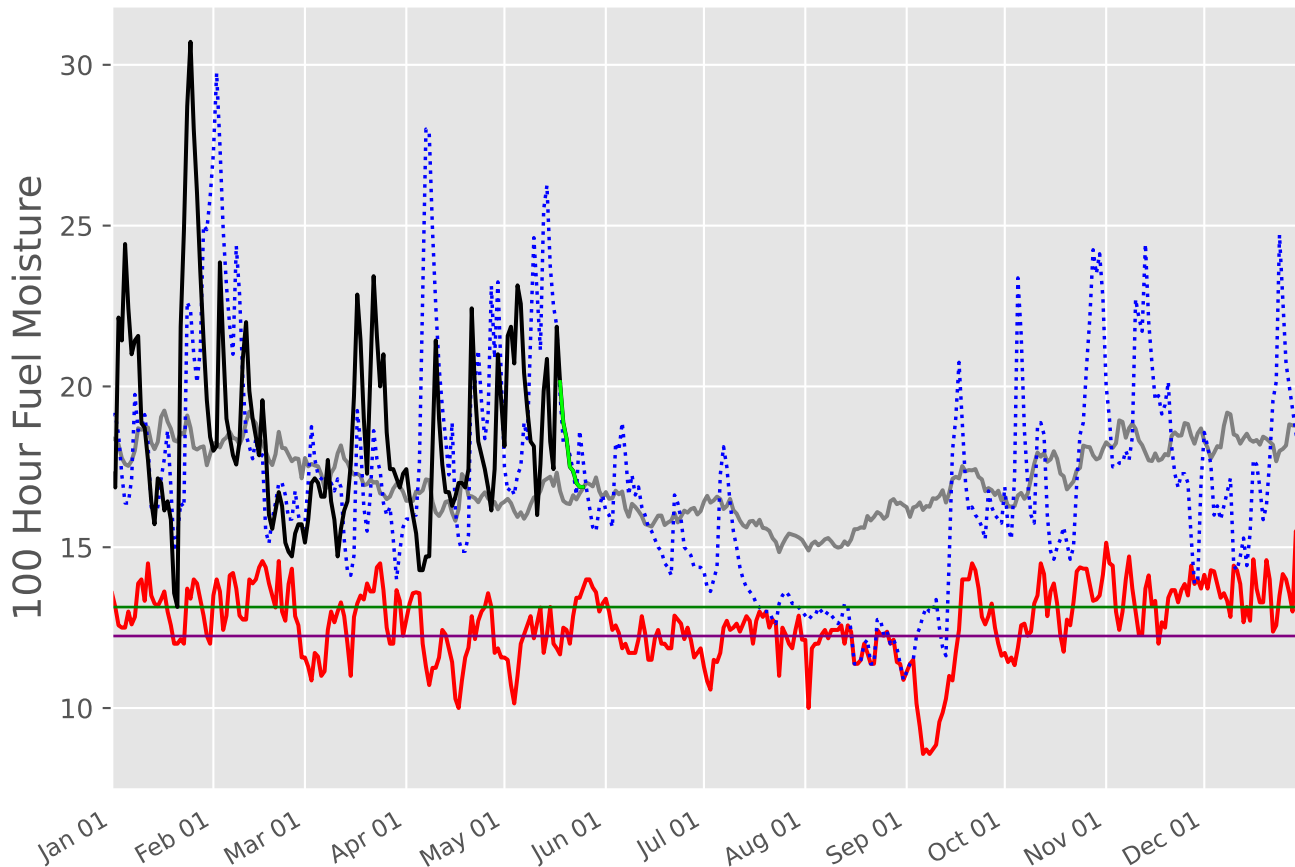

CENTRAL TEXAS Predictive Service Area

2000-2024

1 Day Periods

Fuel Model: G

8855 Wx Observations

Generated on 05/18/2024-17:05

CROSS TIMBERS Predictive Service Area 2007-2024

1 Day Periods

Fuel Model: G

6336 Wx Observations

Generated on 05/18/2024-17:05

EASTERN HILL COUNTRY Predictive Service Area 2003-2024

1 Day Periods

Fuel Model: G

7778 Wx Observations

Generated on 05/18/2024-17:05

1 Day Periods

Fuel Model: G

6336 Wx Observations

Generated on 05/18/2024-17:05

NORTHEAST TEXAS Predictive Service Area

2007-2024

1 Day Periods

Fuel Model: G
6336 Wx Observations
Generated on 05/18/2024-17:05