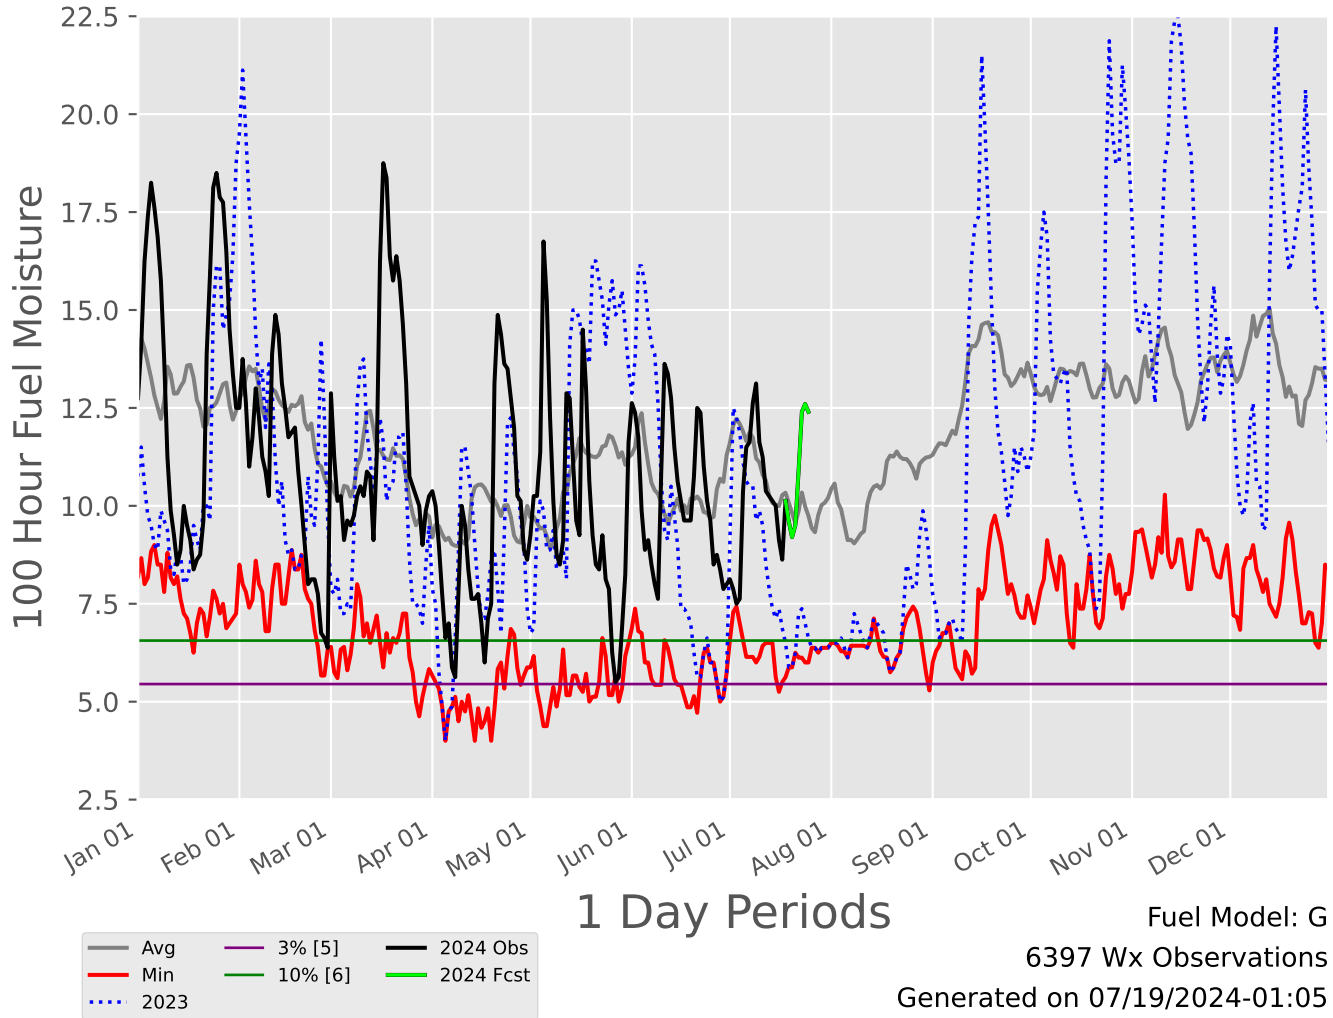

SOUTHERN PLAINS Predictive Service Area

2007-2024