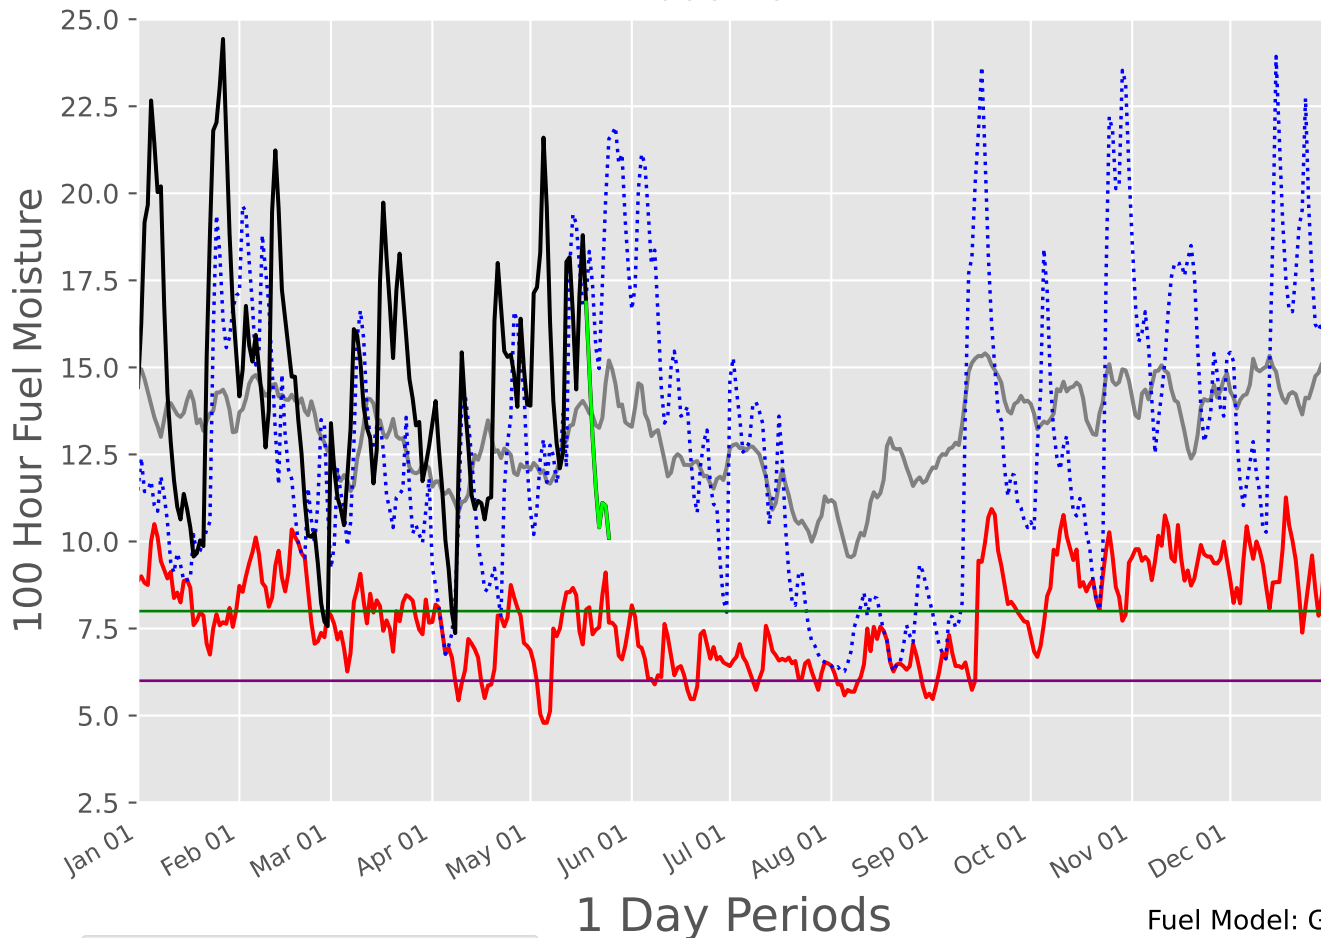

1 Day Periods

Fuel Model: G

6336 Wx Observations

Generated on 05/18/2024-17:05

NORTHEAST TEXAS Predictive Service Area

2007-2024

1 Day Periods

Fuel Model: G
6336 Wx Observations
Generated on 05/18/2024-17:05

ROLLING PLAINS Predictive Service Area 2006-2024

Fuel Model: G
6360 Wx Observations
Generated on 05/18/2024-17:05

SOUTH TEXAS Predictive Service Area 2007-2024

1 Day Periods

Fuel Model: G

6336 Wx Observations