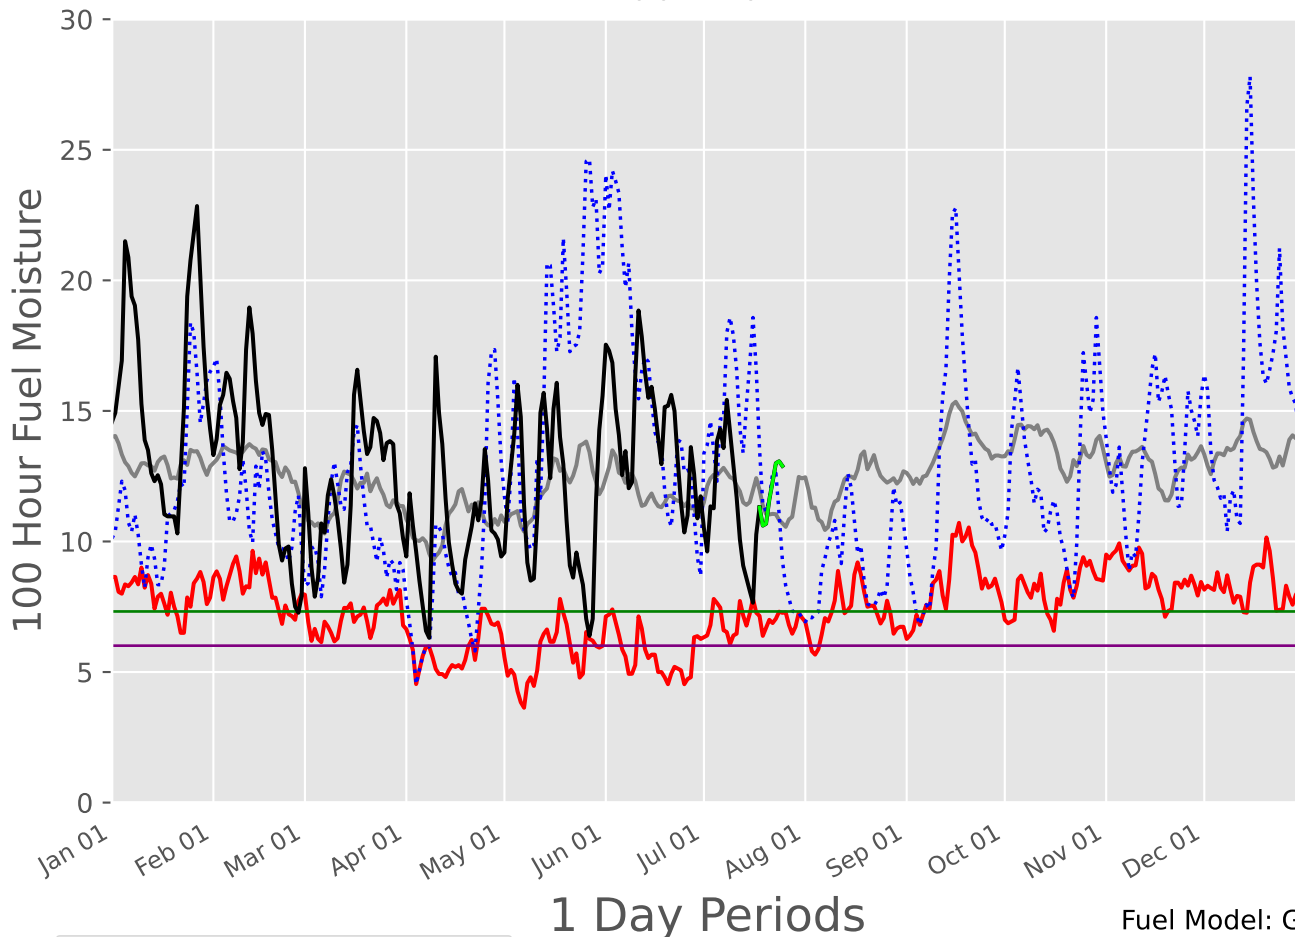

CENTRAL TEXAS Predictive Service Area

2000-2024

CROSS TIMBERS Predictive Service Area 2007-2024

1 Day Periods

Fuel Model: G

6397 Wx Observations

Generated on 07/19/2024-01:05

EASTERN HILL COUNTRY Predictive Service Area 2003-2024

1 Day Periods

Fuel Model: G

7839 Wx Observations

Generated on 07/19/2024-01:05

GULF COAST Predictive Service Area 2007-2024

HIGH PLAINS Predictive Service Area 2007-2024

Fuel Model: G
6397 Wx Observations
Generated on 07/19/2024-01:05

NORTH TEXAS Predictive Service Area 2007-2024

1 Day Periods

Fuel Model: G

6397 Wx Observations

Generated on 07/19/2024-01:05

NORTHEAST TEXAS Predictive Service Area

2007-2024

1 Day Periods

2007-2024

1 Day Periods

Fuel Model: G

6397 Wx Observations

Generated on 07/19/2024-01:05

SOUTHEAST TEXAS Predictive Service Area

2007-2024

Fuel Model: G
6396 Wx Observations
Generated on 07/19/2024-01:05