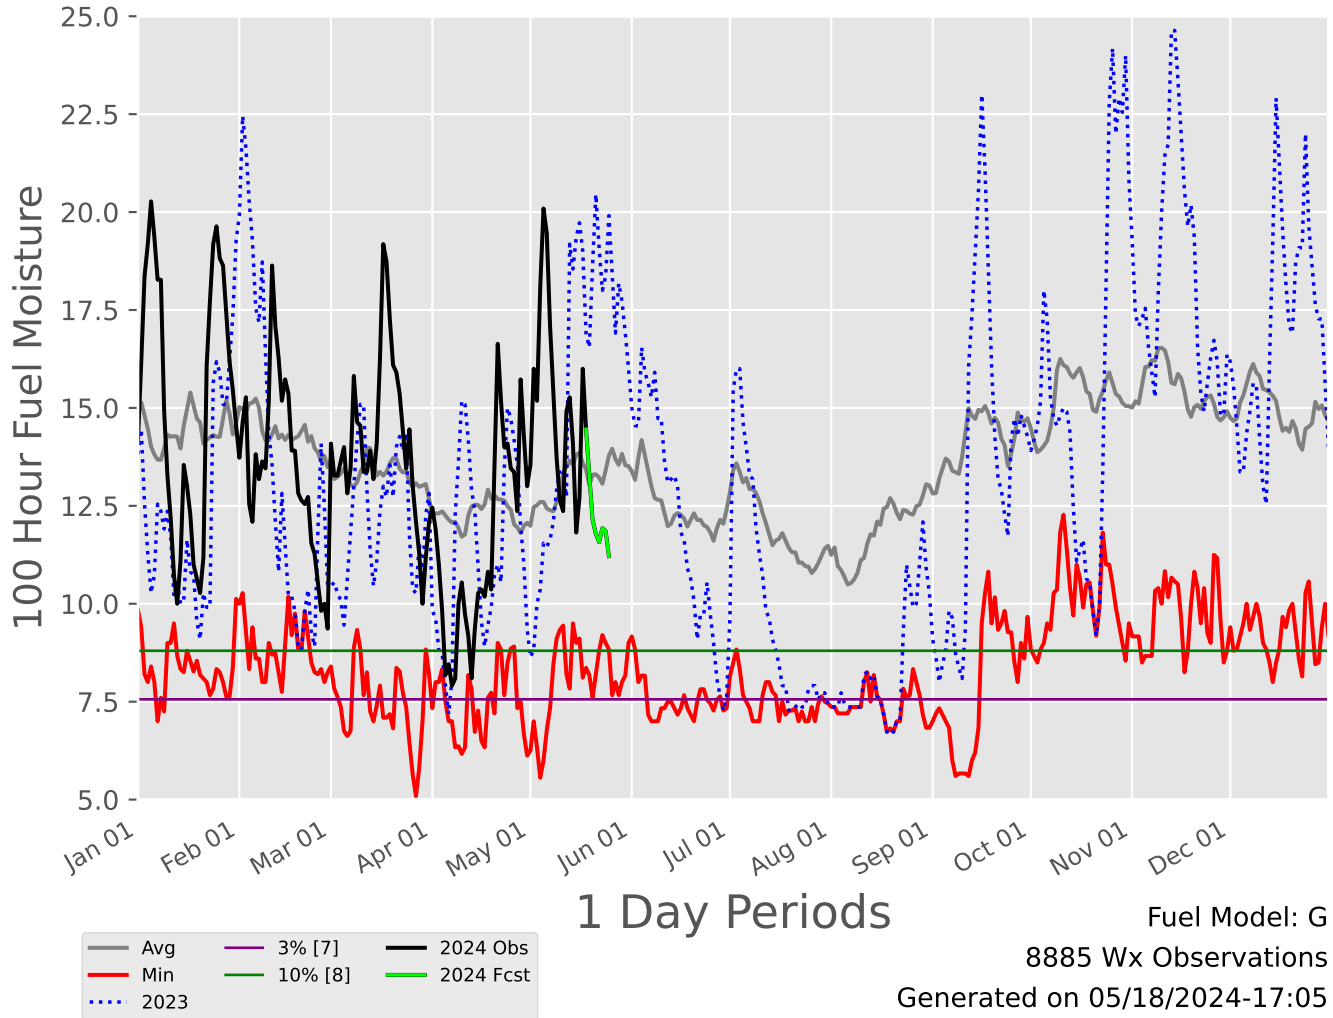

1 Day Periods

Fuel Model: G

6336 Wx Observations

Generated on 05/18/2024-17:05

WESTERN HILL COUNTRY Predictive Service Area 2000-2024

Fuel Model: G

8885 Wx Observations

Generated on 05/18/2024-17:05