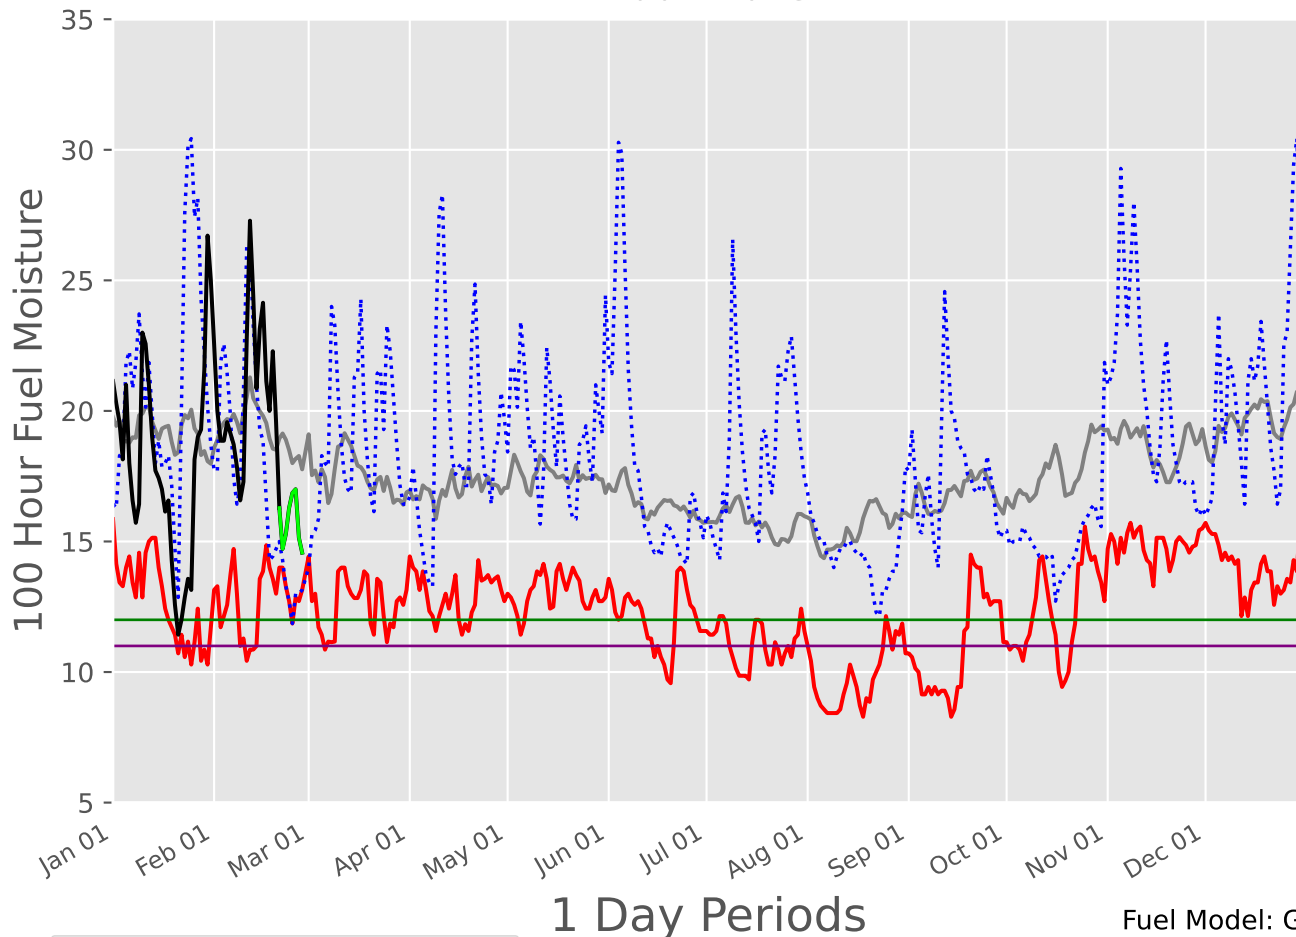

NORTHEAST TEXAS Predictive Service Area 2007-2025

Fuel Model: G
6614 Wx Observations
Generated on 02/22/2025-00:15