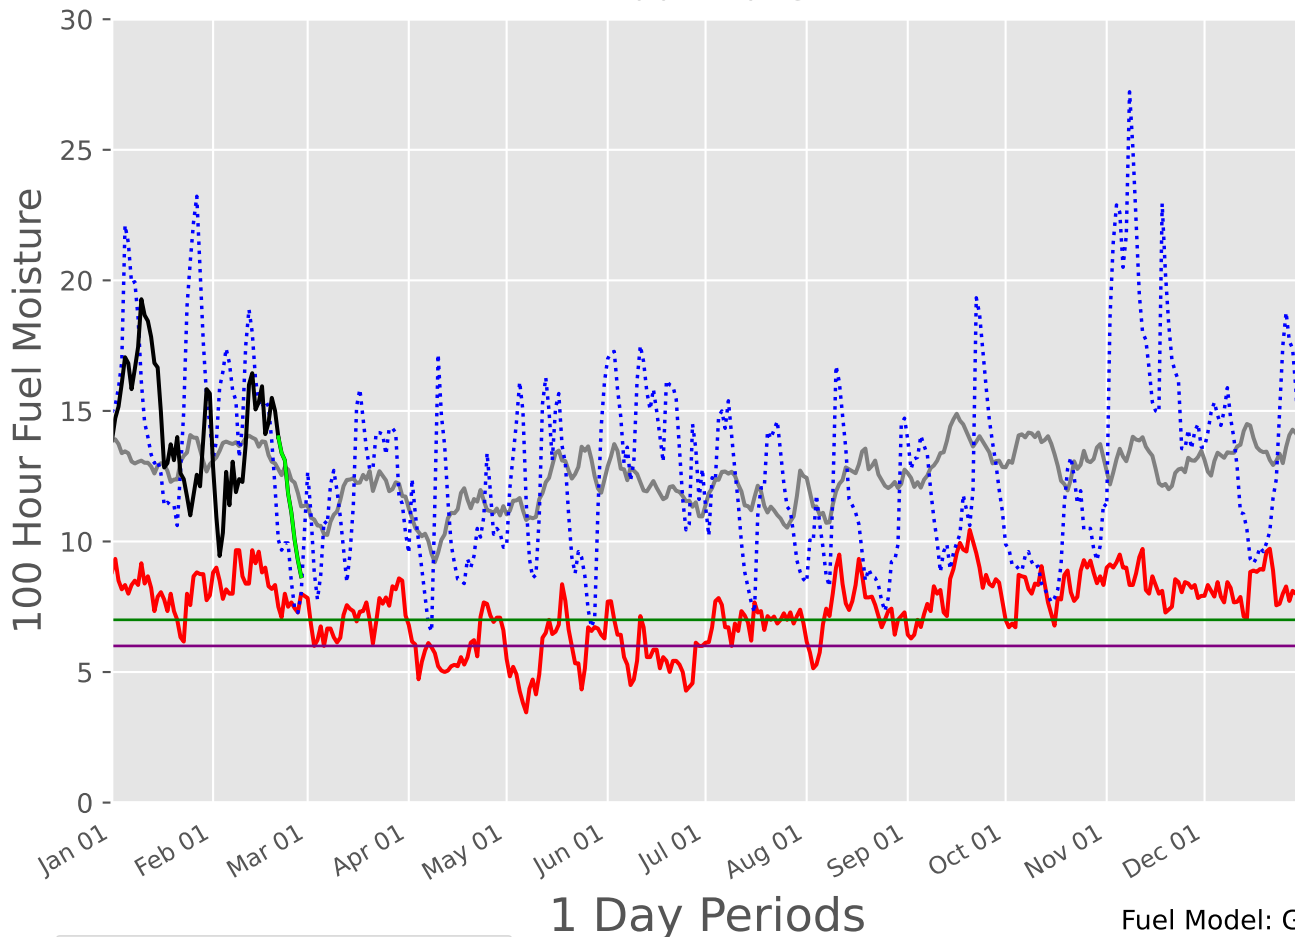

HIGH PLAINS Predictive Service Area 2007-2025

Fuel Model: G
6614 Wx Observations
Generated on 02/22/2025-00:15