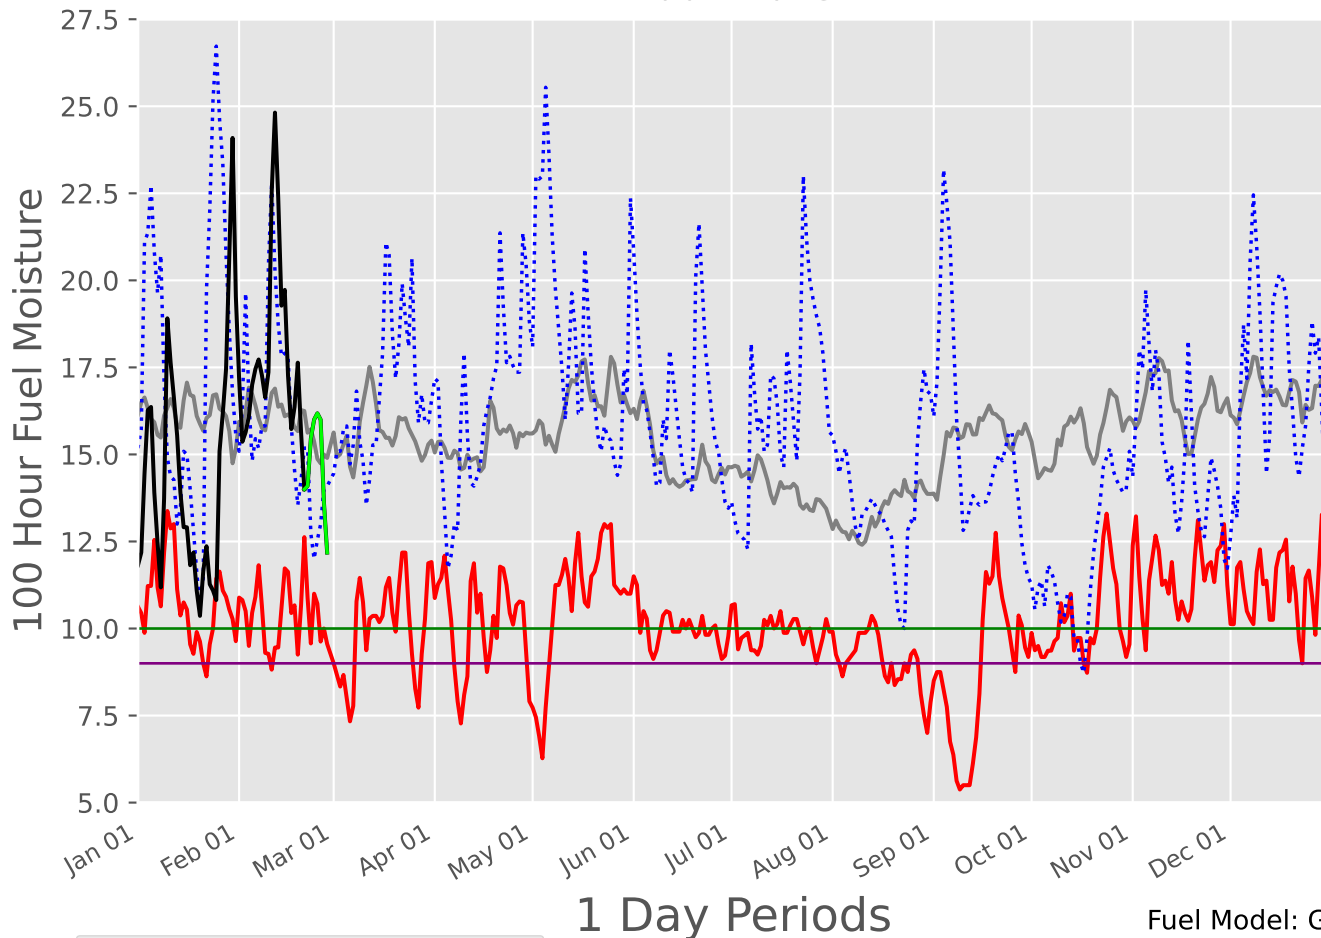

EASTERN HILL COUNTRY Predictive Service Area 2007-2025

Fuel Model: G
6614 Wx Observations
Generated on 02/22/2025-00:15