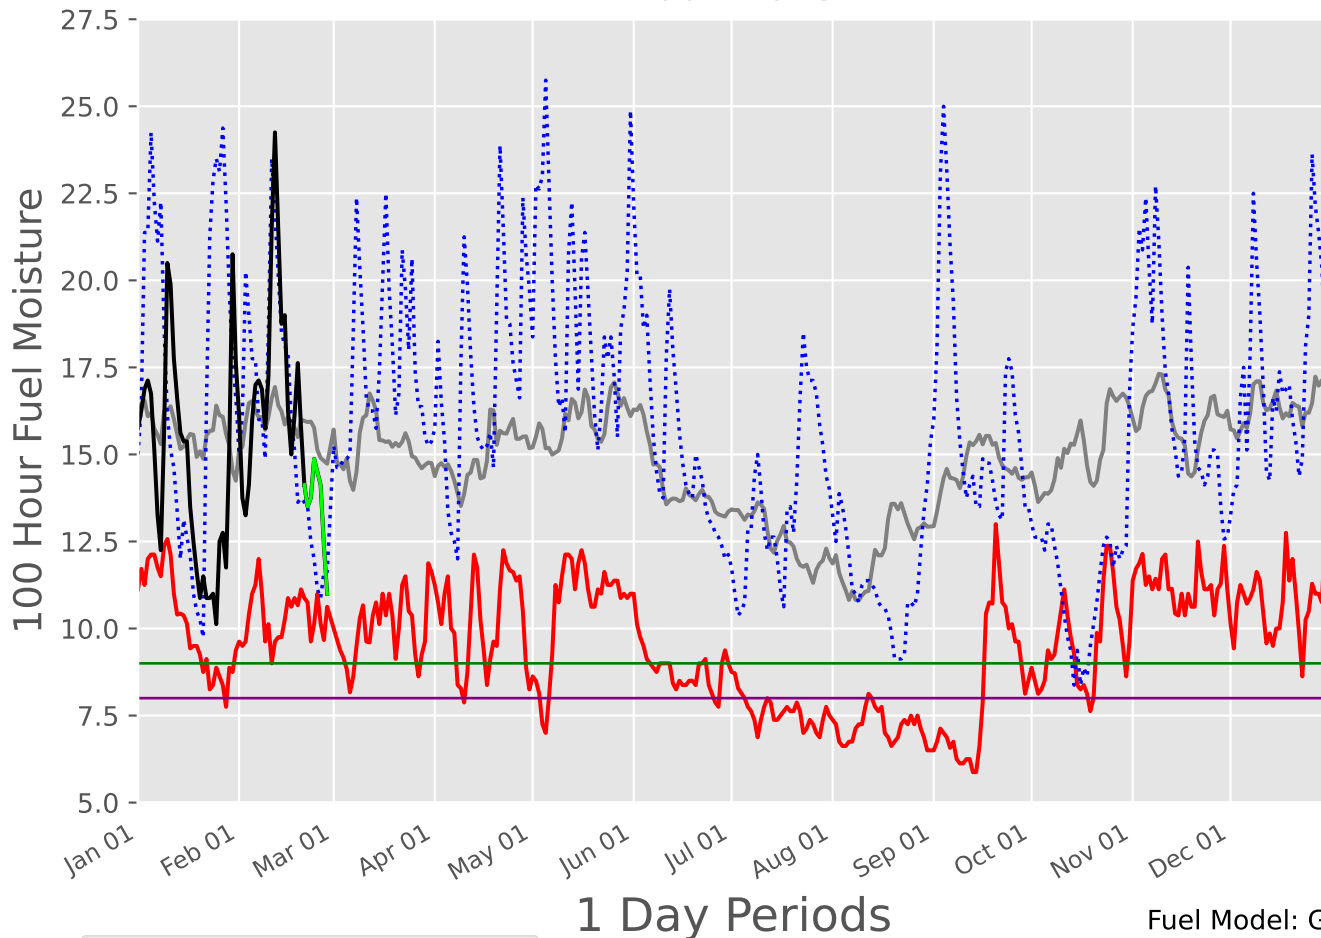

CROSS TIMBERS Predictive Service Area 2007-2025