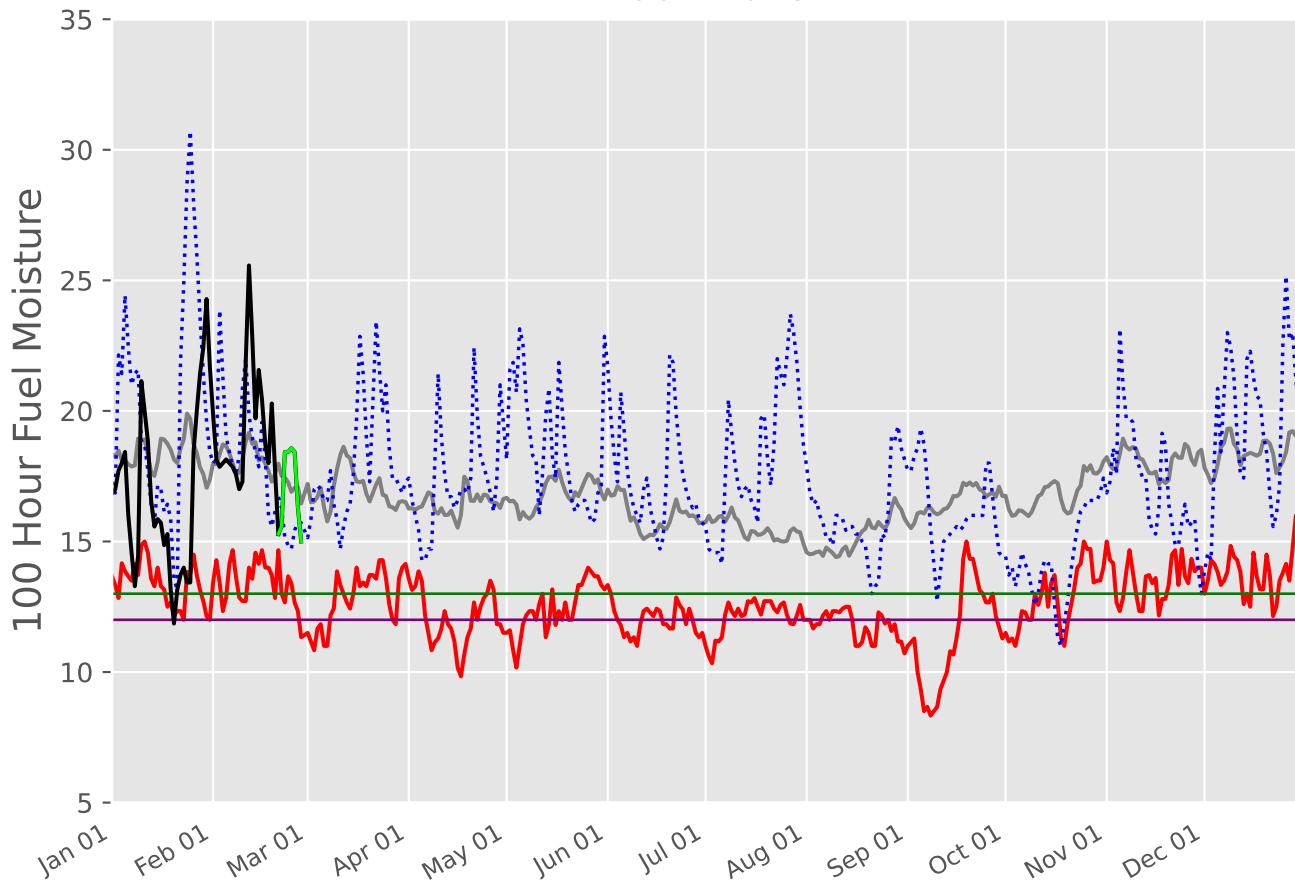

CENTRAL TEXAS Predictive Service Area

2007-2025