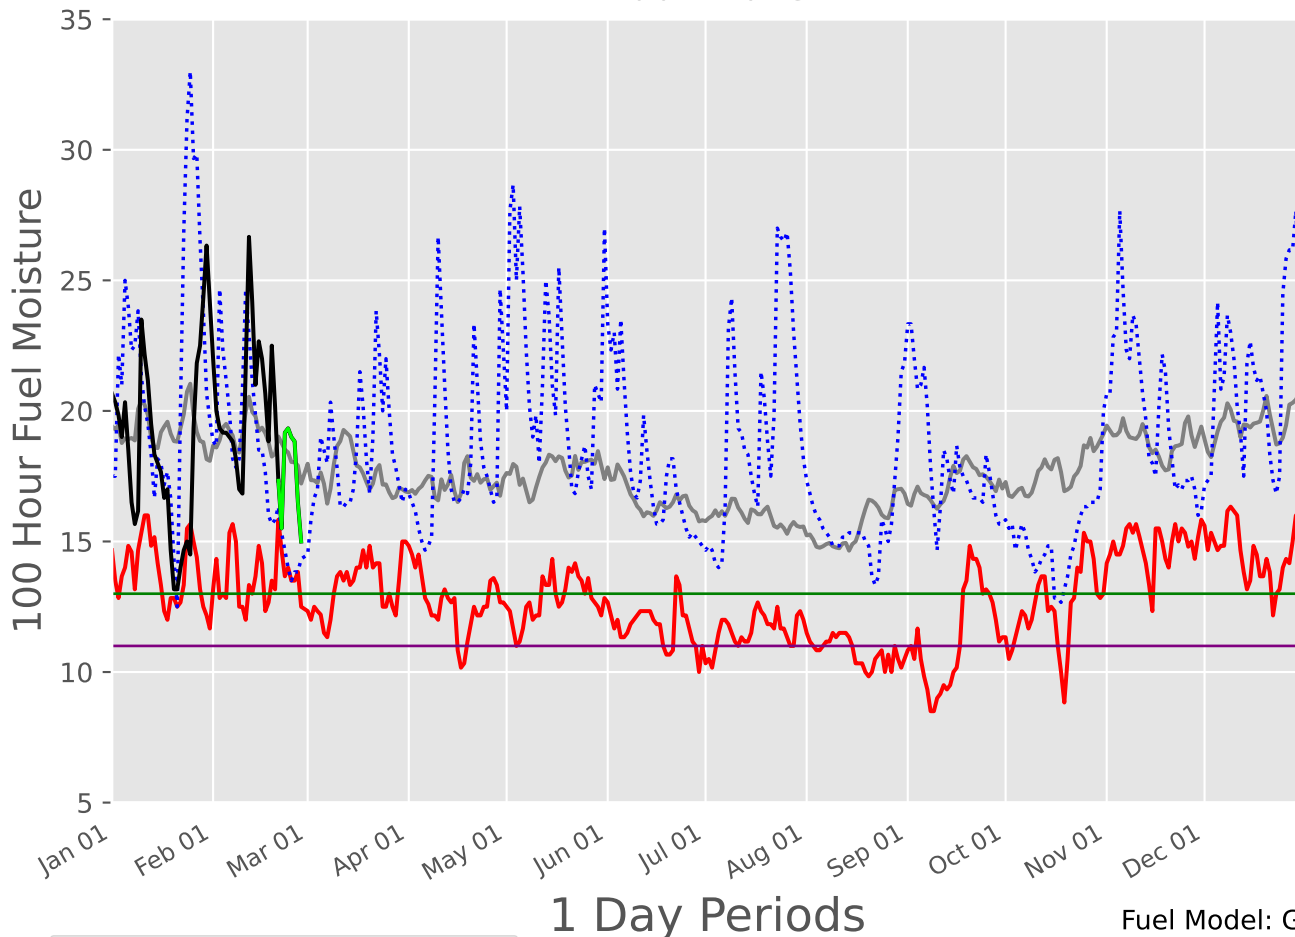

WESTERN PINEYWOODS Predictive Service Area 2007-2025

1 Day Periods

Fuel Model: G

6612 Wx Observations

Generated on 02/22/2025-00:15