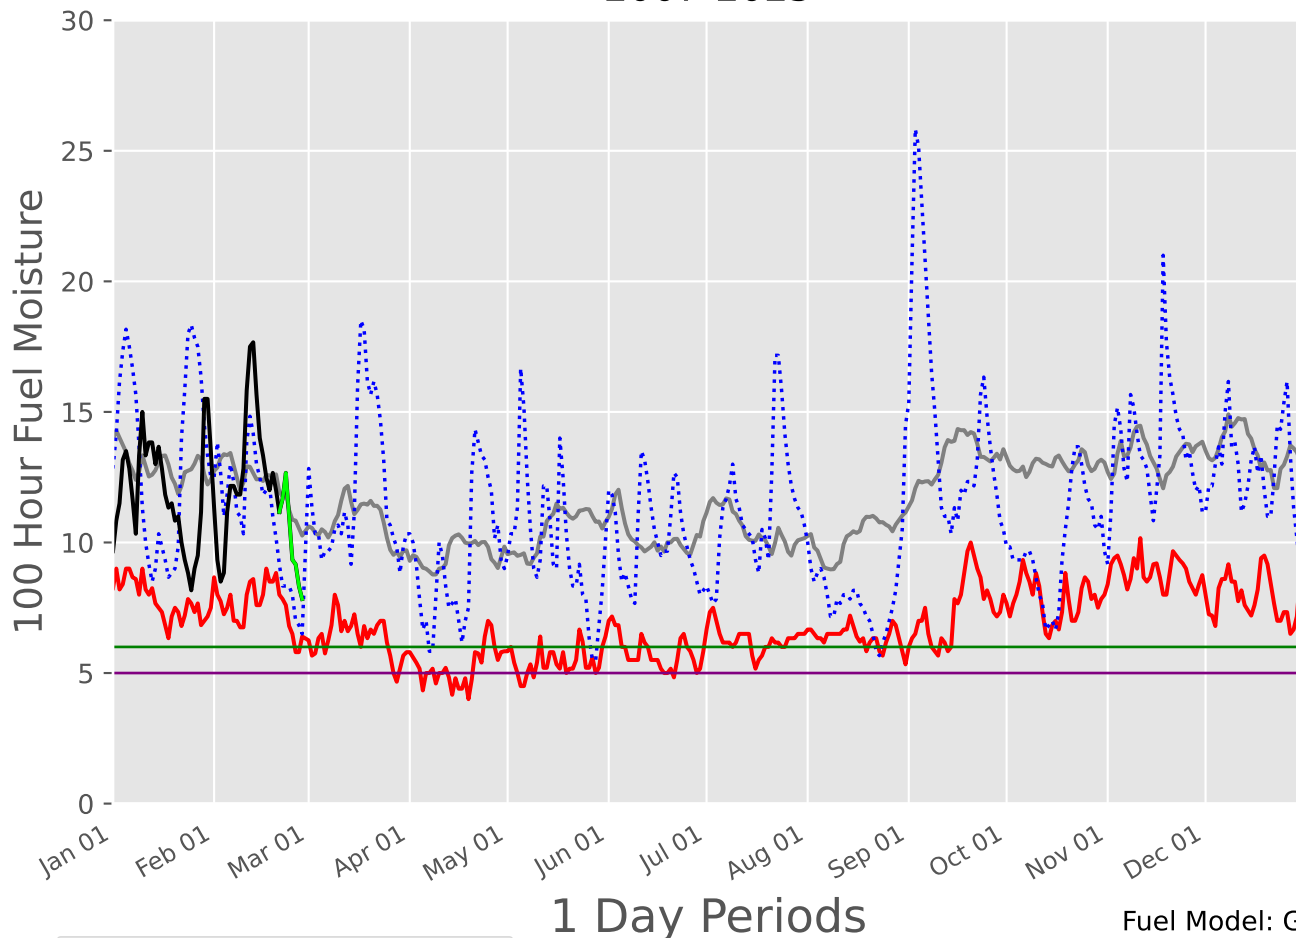

SOUTHERN PLAINS Predictive Service Area

2007-2025

Fuel Model: G
6613 Wx Observations
Generated on 02/22/2025-00:15