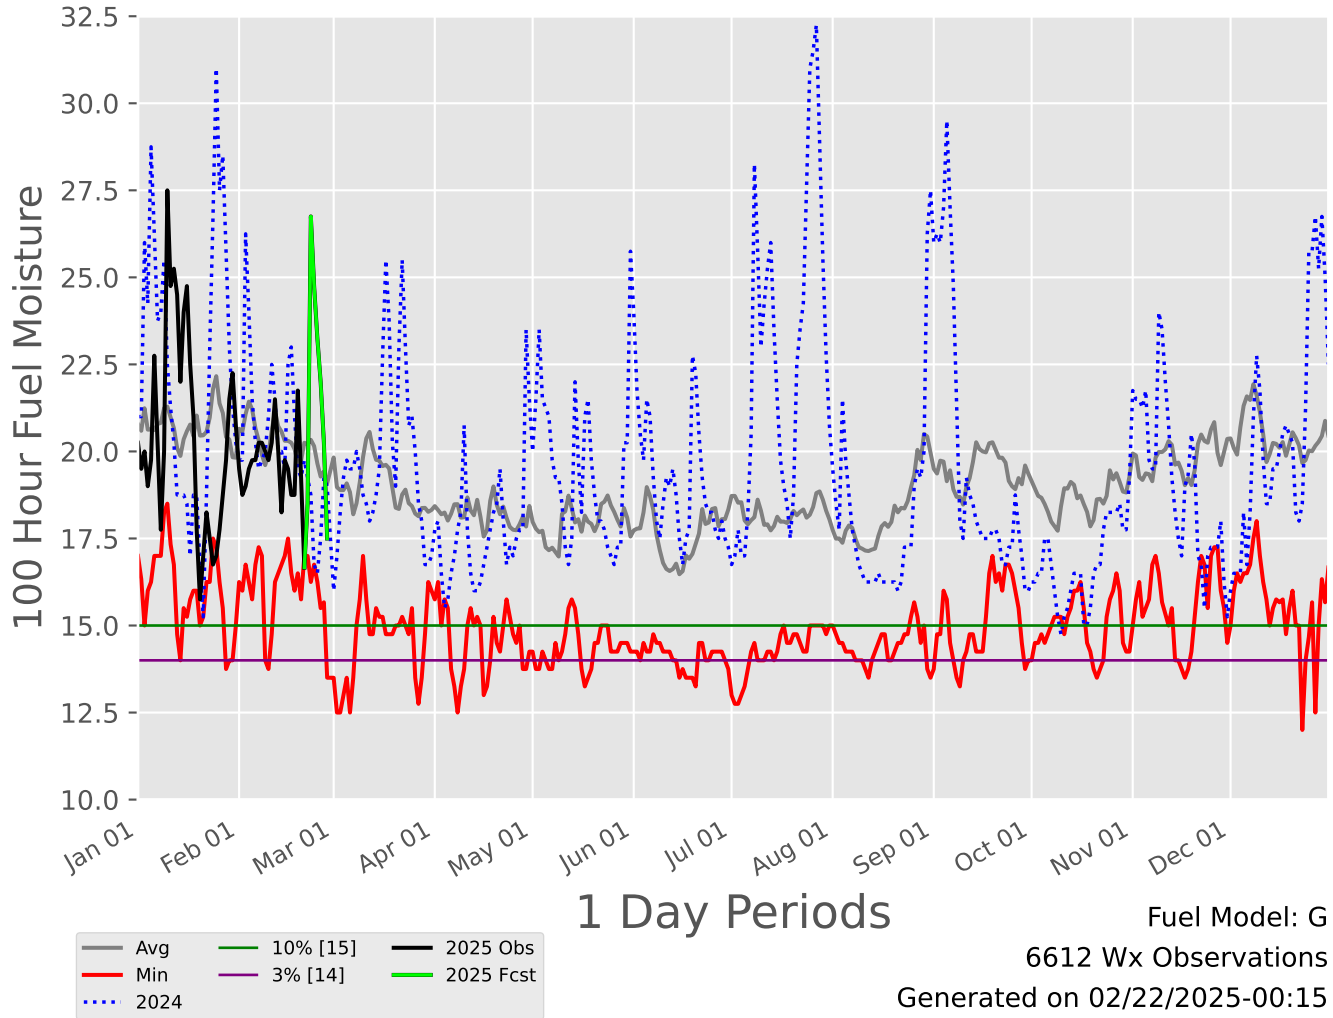

UPPER GULF COAST Predictive Service Area 2007-2025

1 Day Periods

Fuel Model: G

6612 Wx Observations

Generated on 02/22/2025-00:15