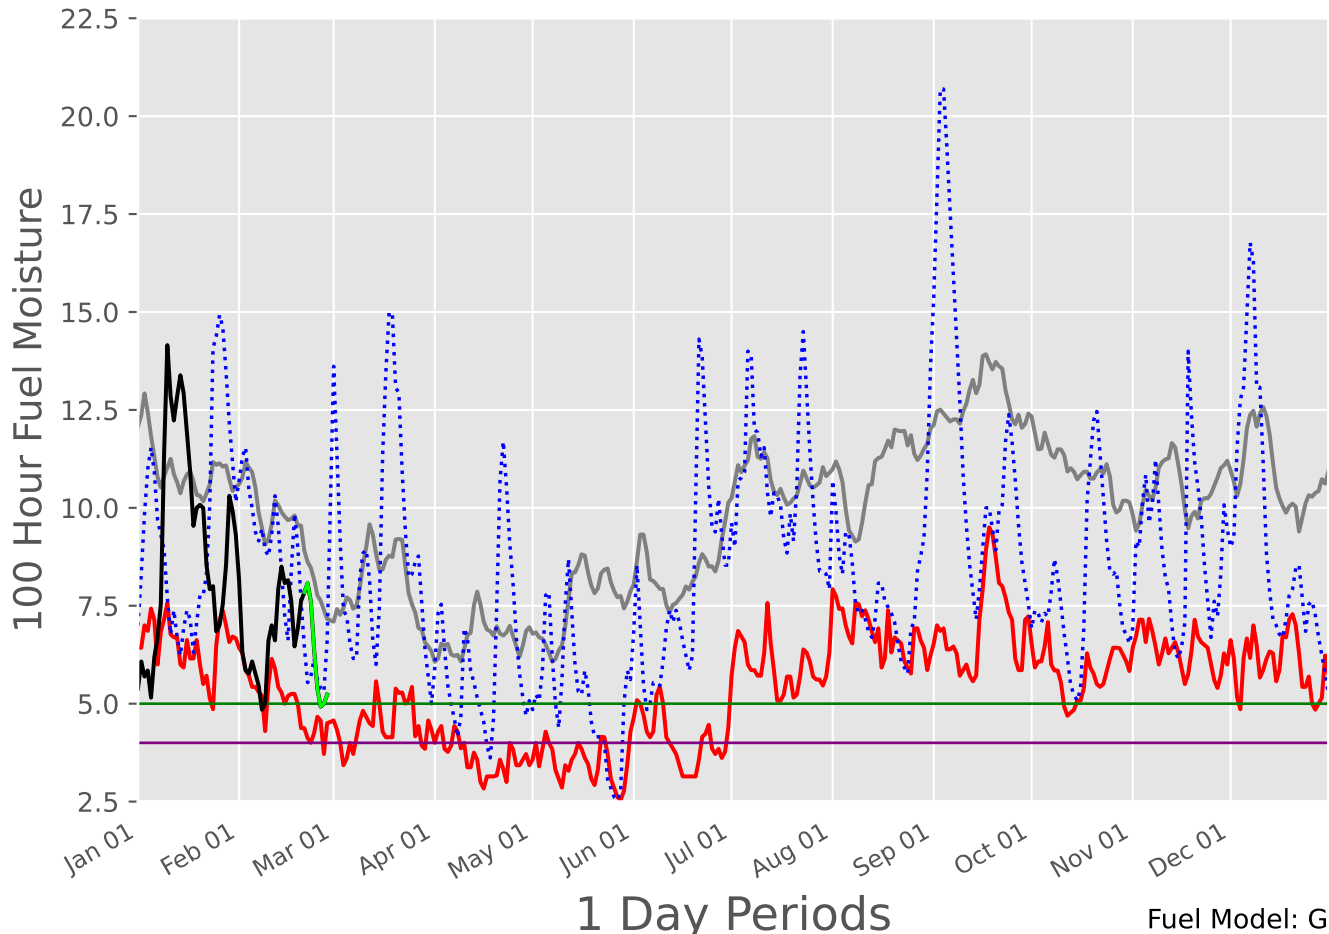

TRANS PECOS Predictive Service Area 2007-2025

1 Day Periods

Fuel Model: G

6614 Wx Observations

Generated on 02/22/2025-00:15