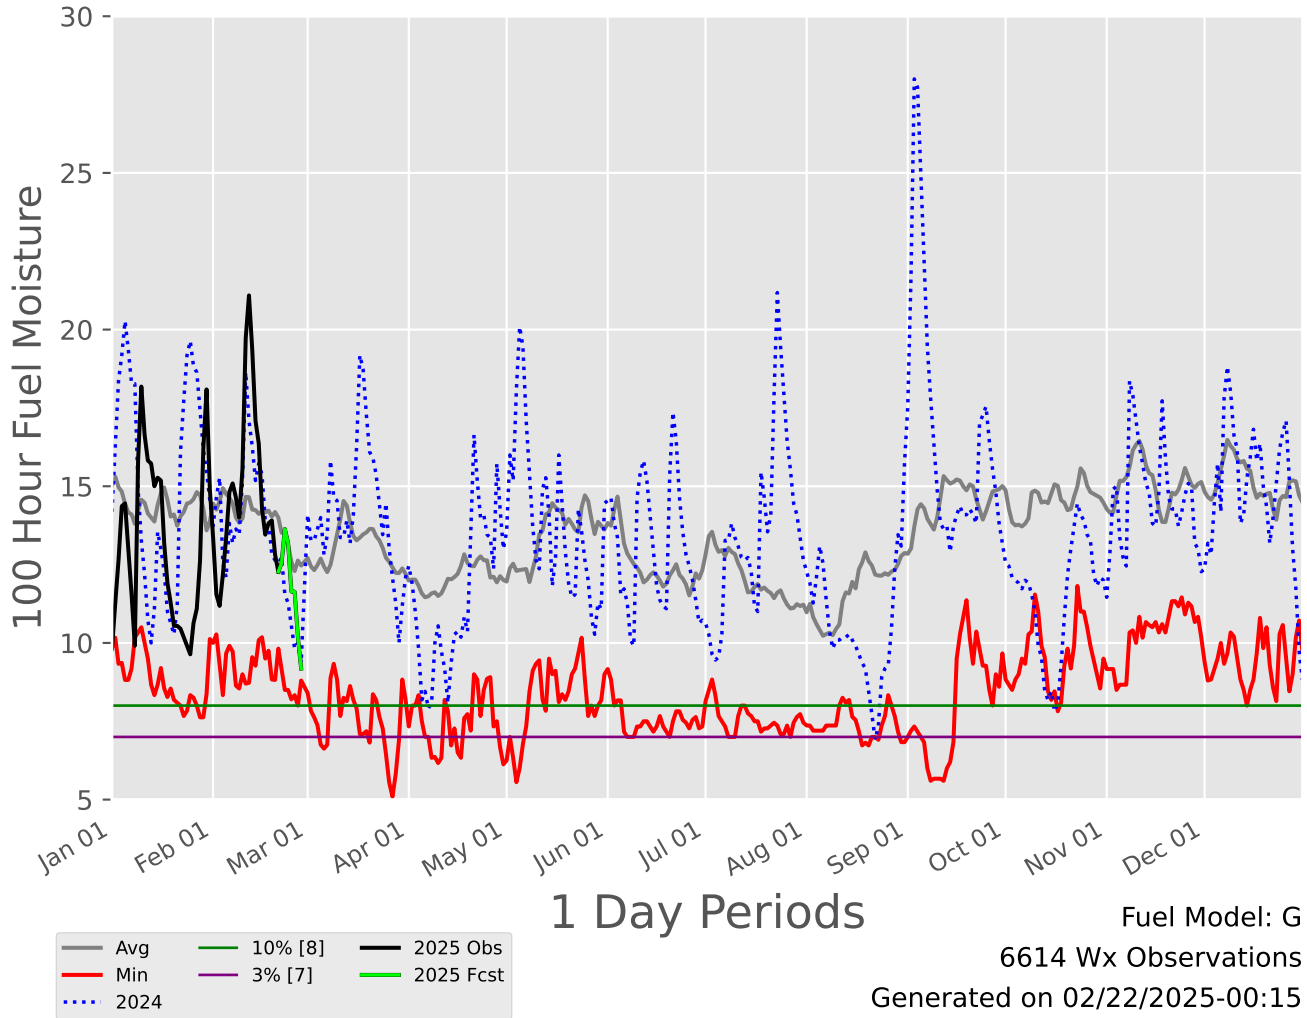

WESTERN HILL COUNTRY Predictive Service Area 2007-2025

1 Day Periods

Fuel Model: G

6614 Wx Observations

Generated on 02/22/2025-00:15