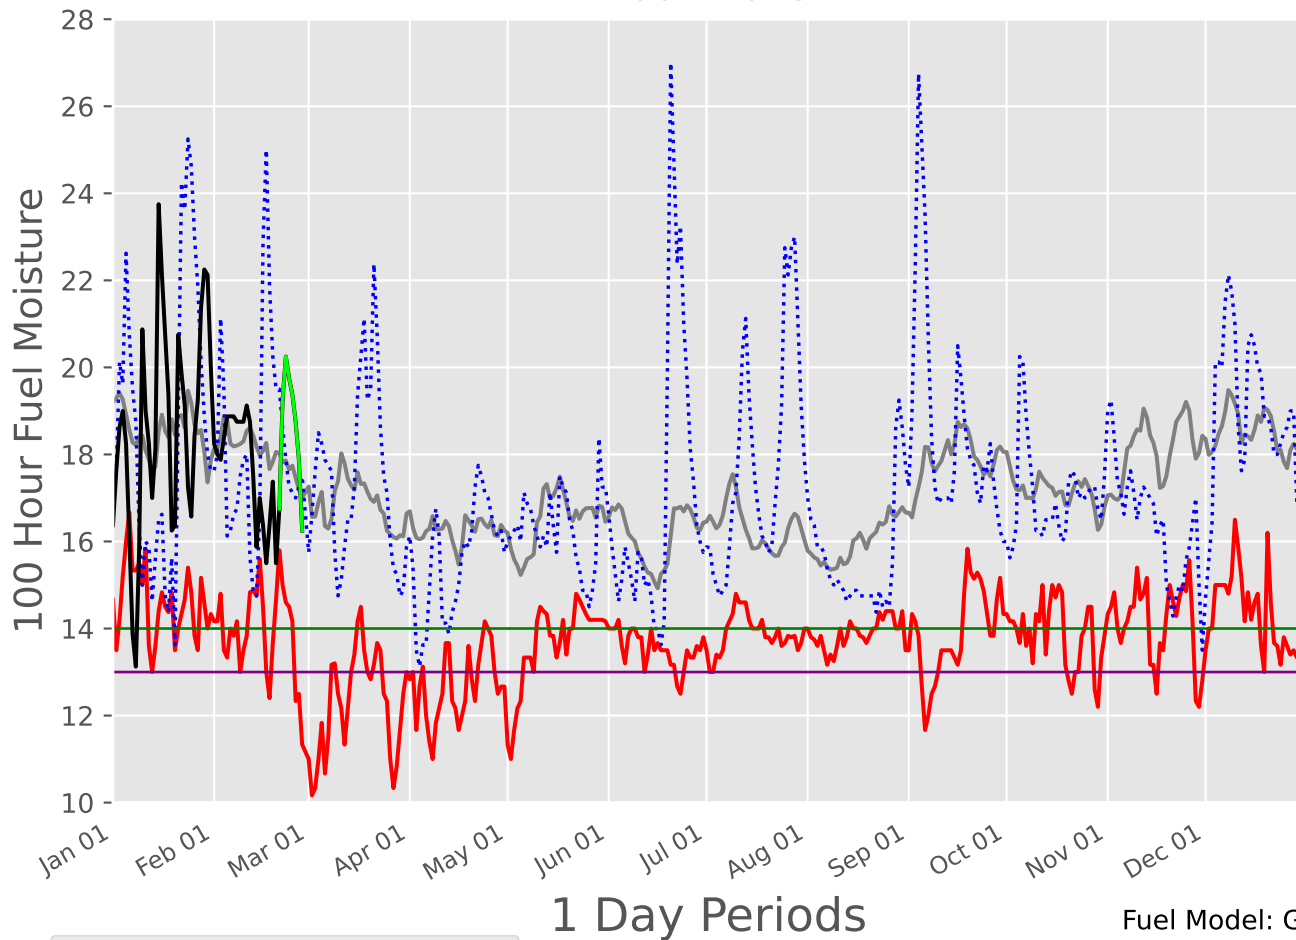

LOWER GULF COAST Predictive Service Area 2007-2025

1 Day Periods

Fuel Model: G

6614 Wx Observations

Generated on 02/22/2025-00:15