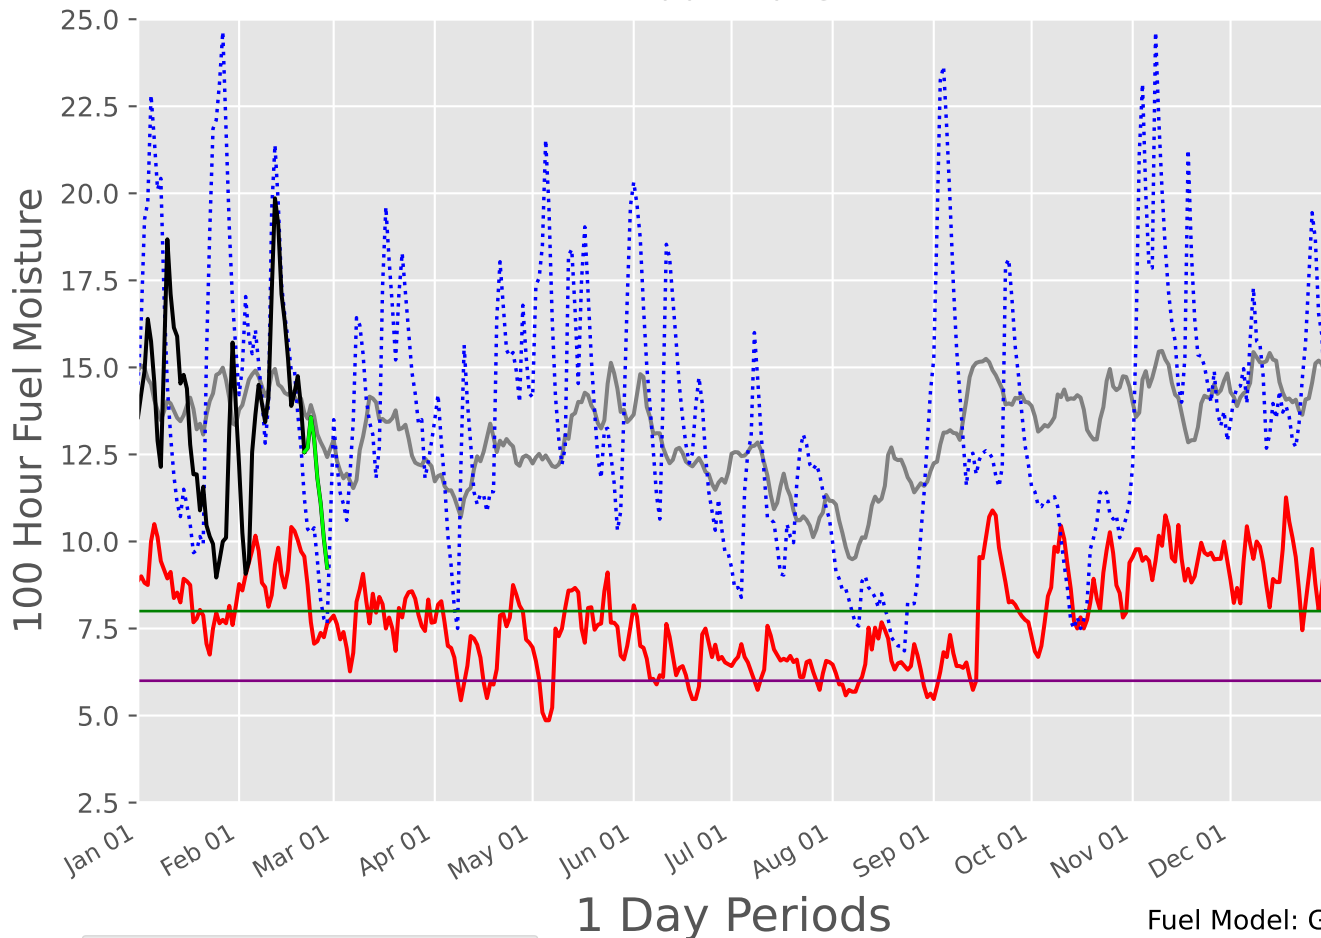

ROLLING PLAINS Predictive Service Area 2007-2025

Fuel Model: G
6614 Wx Observations
Generated on 02/22/2025-00:15