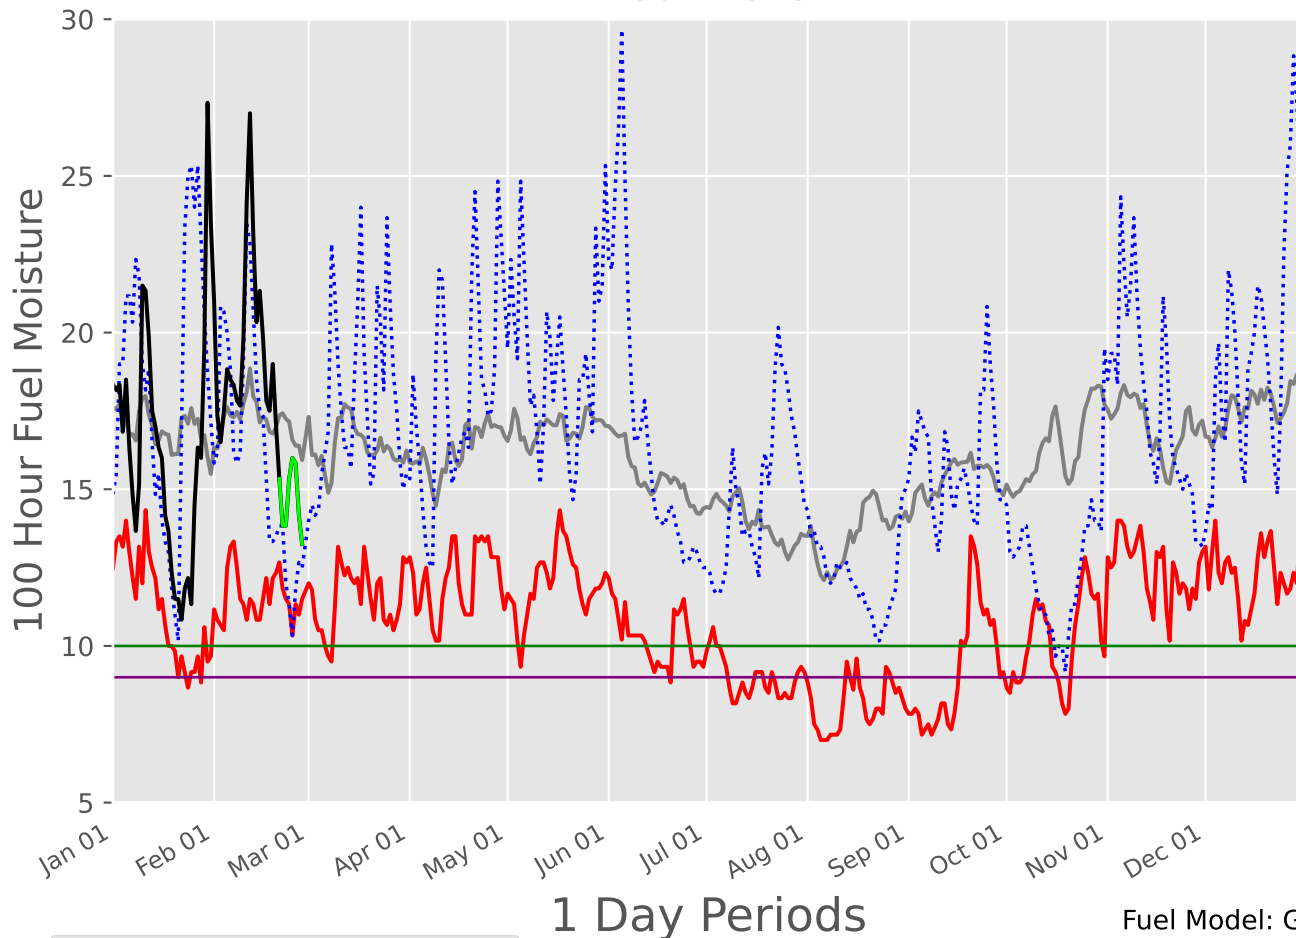

NORTH TEXAS Predictive Service Area 2007-2025

Fuel Model: G
6614 Wx Observations
Generated on 02/22/2025-00:15