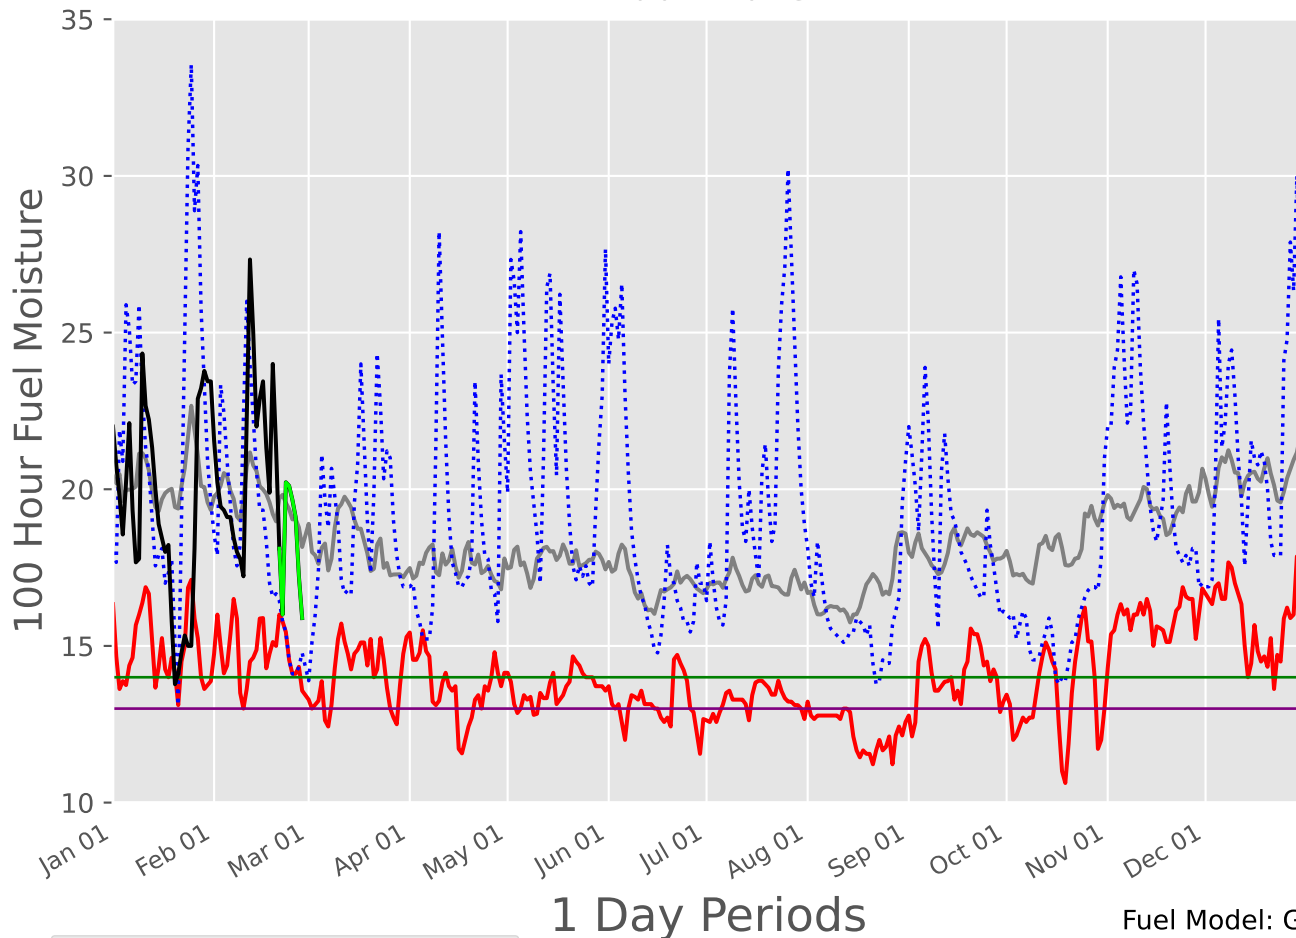

SOUTHEAST TEXAS Predictive Service Area

2007-2025

1 Day Periods

Fuel Model: G

6612 Wx Observations

Generated on 02/22/2025-00:15