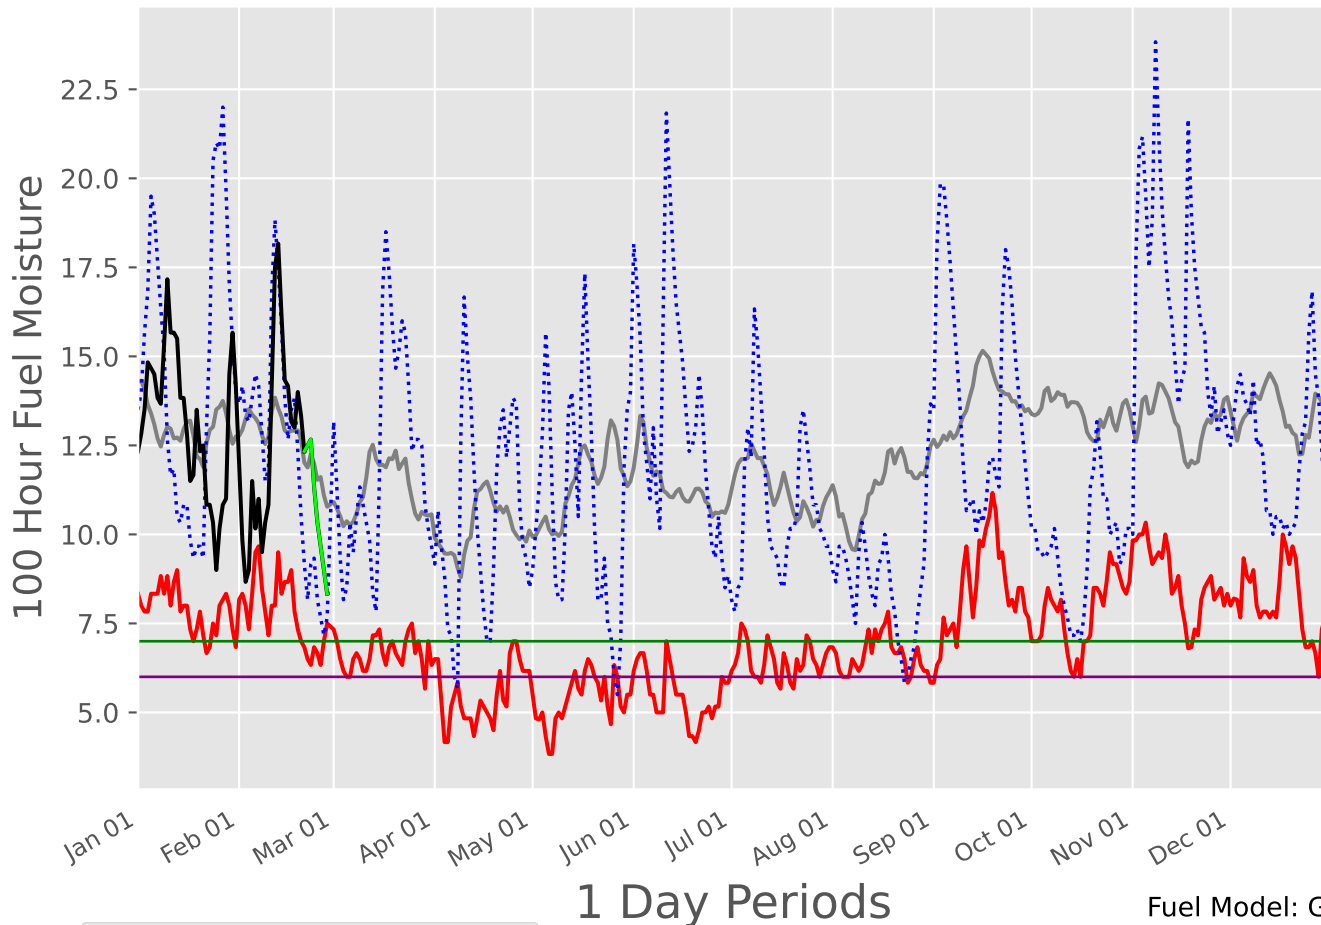

# CAPROCK Predictive Service Area 2007-2025

1 Day Periods

Fuel Model: G

6614 Wx Observations

Generated on 02/22/2025-00:15