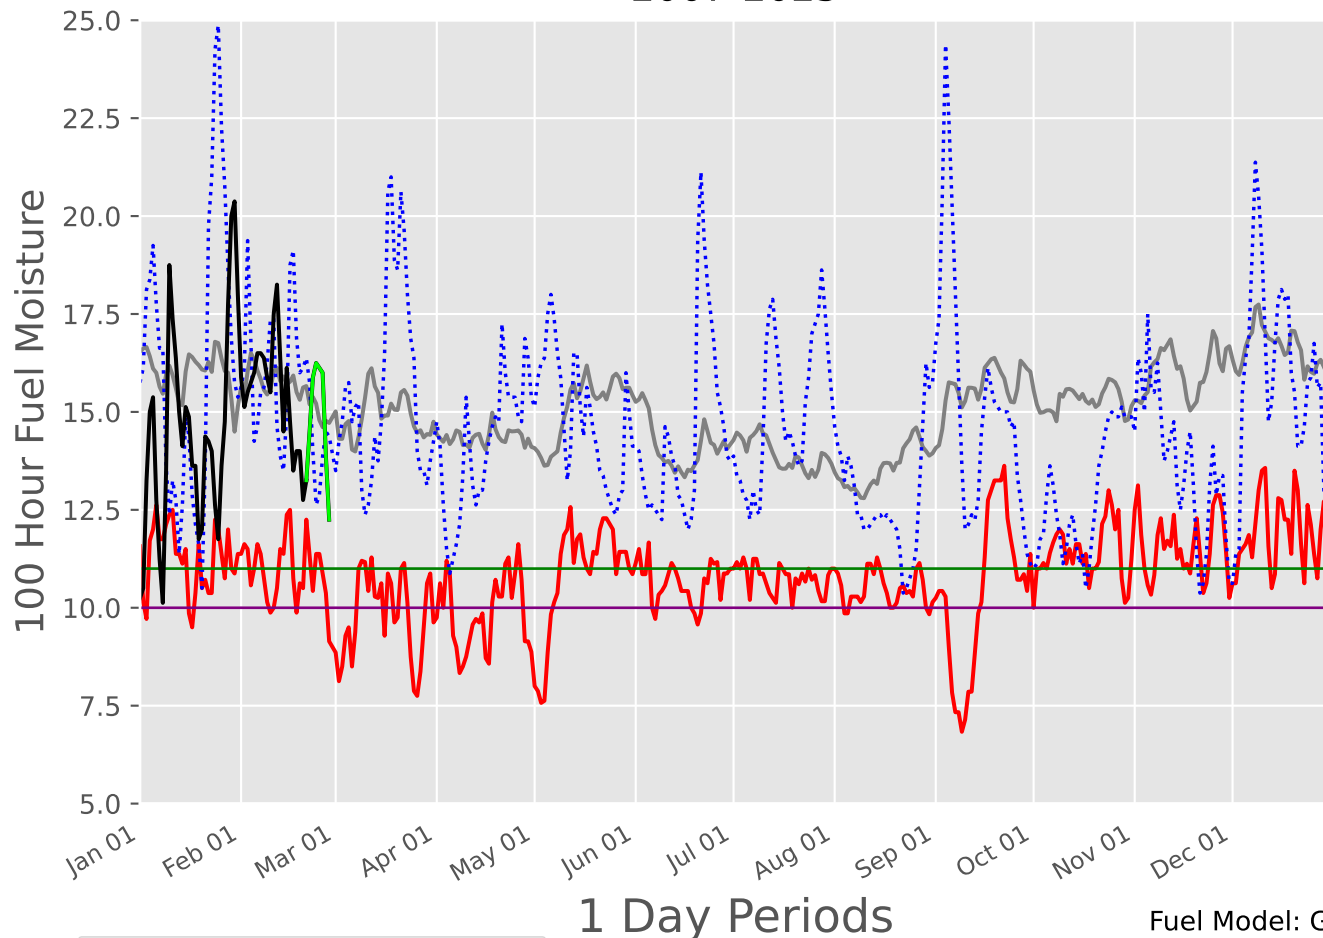

SOUTH TEXAS Predictive Service Area

2007-2025

1 Day Periods

Fuel Model: G

6614 Wx Observations

Generated on 02/22/2025-00:15