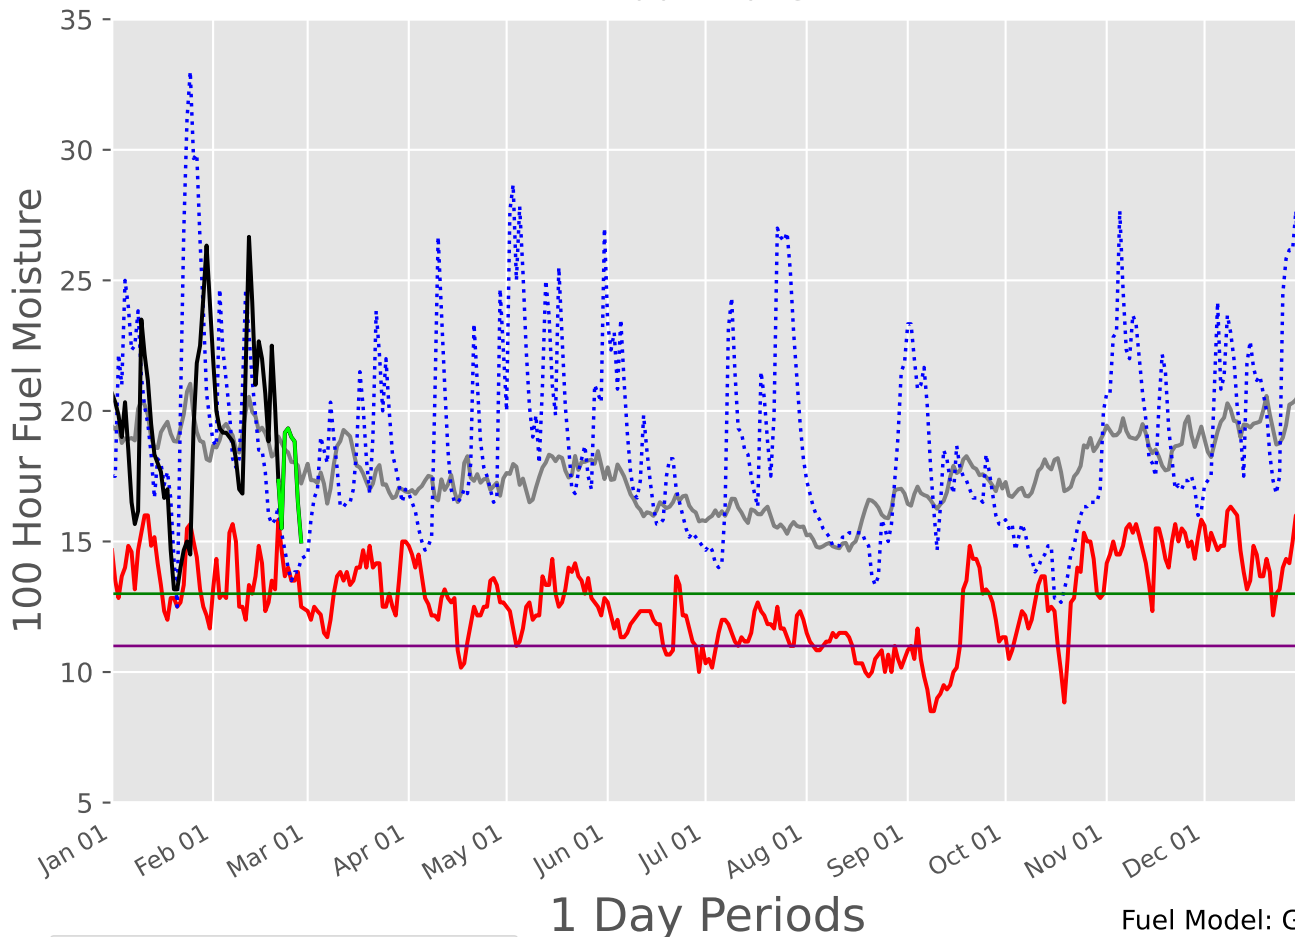

WESTERN PINEYWOODS Predictive Service Area 2007-2025

1 Day Periods

Fuel Model: G

6612 Wx Observations

Generated on 02/22/2025-00:15

WESTERN PINEYWOODS Predictive Service Area

2007-2025 - 30 Day Depiction

— Avg — 10% [13] ● Fcst
— Min — 3% [11] ● Obs

Fuel Model: G
6612 Wx Observations
Generated on 02/22/2025-00:15