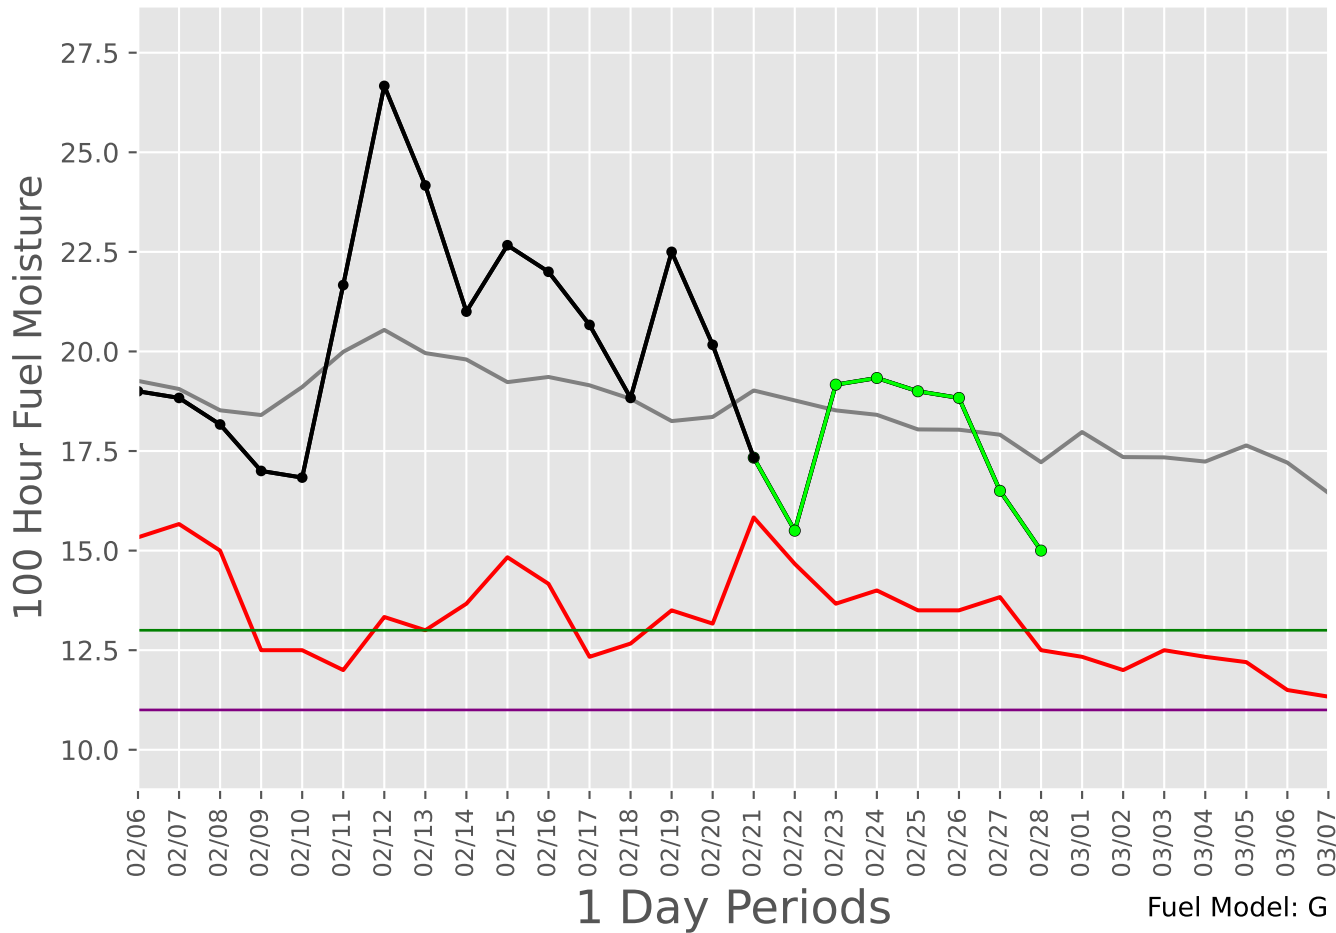

WESTERN PINEYWOODS Predictive Service Area 2007-2025

1 Day Periods

Fuel Model: G

6612 Wx Observations

Generated on 02/22/2025-00:15

WESTERN PINEYWOODS Predictive Service Area

2007-2025 - 30 Day Depiction

— Avg — 10% [13] ● Fcst
— Min — 3% [11] ● Obs

Fuel Model: G
6612 Wx Observations
Generated on 02/22/2025-00:15