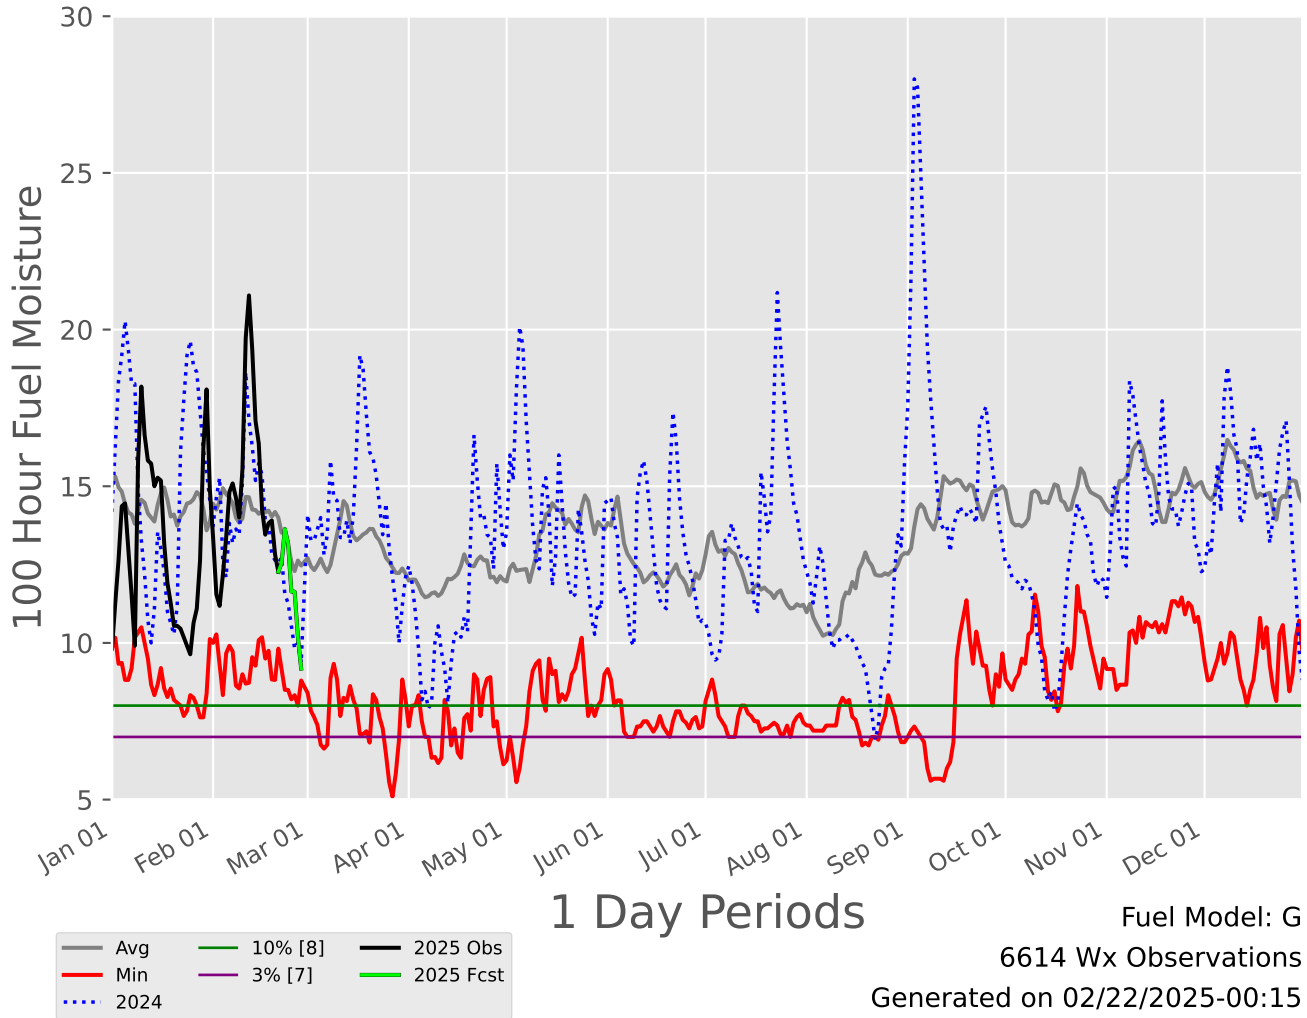

WESTERN HILL COUNTRY Predictive Service Area 2007-2025

1 Day Periods

Fuel Model: G

6614 Wx Observations

Generated on 02/22/2025-00:15

WESTERN HILL COUNTRY Predictive Service Area 2007-2025 - 30 Day Depiction

— Avg — 10% [8] ● Fcst
— Min — 3% [7] ● Obs

Fuel Model: G
6614 Wx Observations
Generated on 02/22/2025-00:15