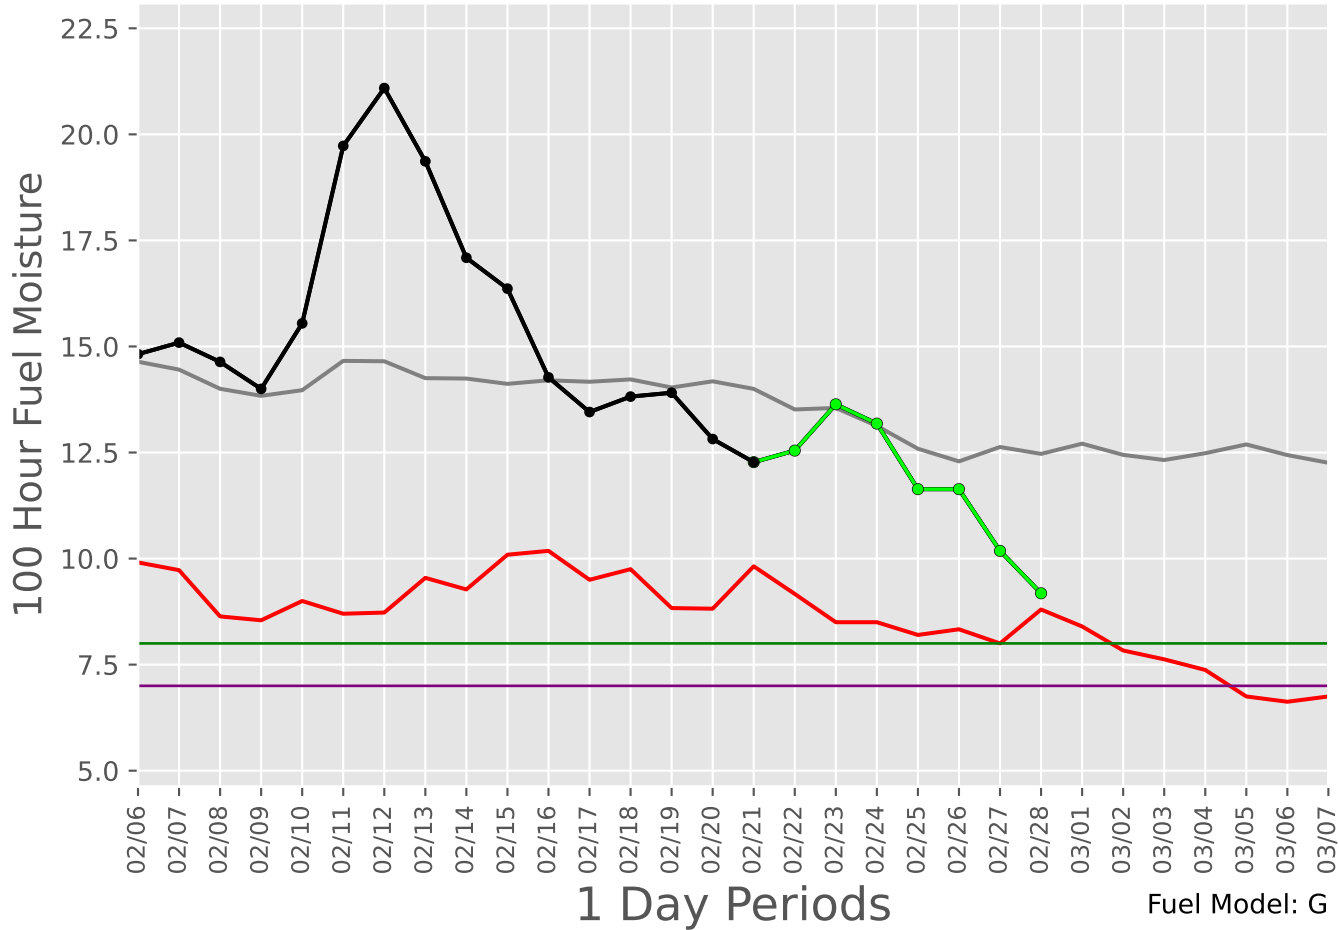

WESTERN HILL COUNTRY Predictive Service Area 2007-2025

1 Day Periods

Fuel Model: G

6614 Wx Observations

Generated on 02/22/2025-00:15

WESTERN HILL COUNTRY Predictive Service Area 2007-2025 - 30 Day Depiction

— Avg — 10% [8] ● Fcst
— Min — 3% [7] ● Obs

Fuel Model: G
6614 Wx Observations
Generated on 02/22/2025-00:15