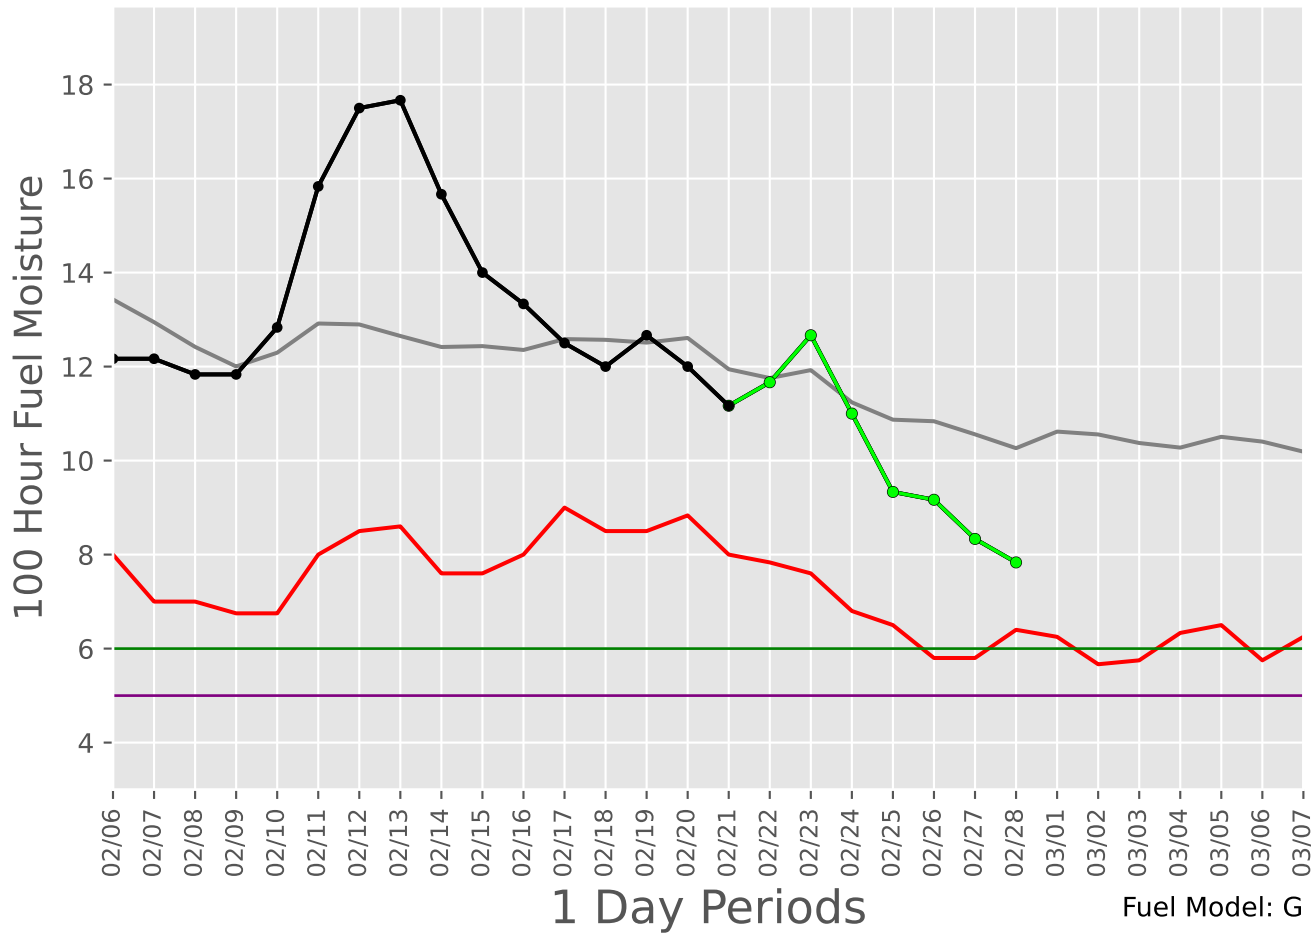

SOUTHERN PLAINS Predictive Service Area

2007-2025

1 Day Periods

Fuel Model: G

6613 Wx Observations

Generated on 02/22/2025-00:15

SOUTHERN PLAINS Predictive Service Area

2007-2025 - 30 Day Depiction

Fuel Model: G

6613 Wx Observations

Generated on 02/22/2025-00:15