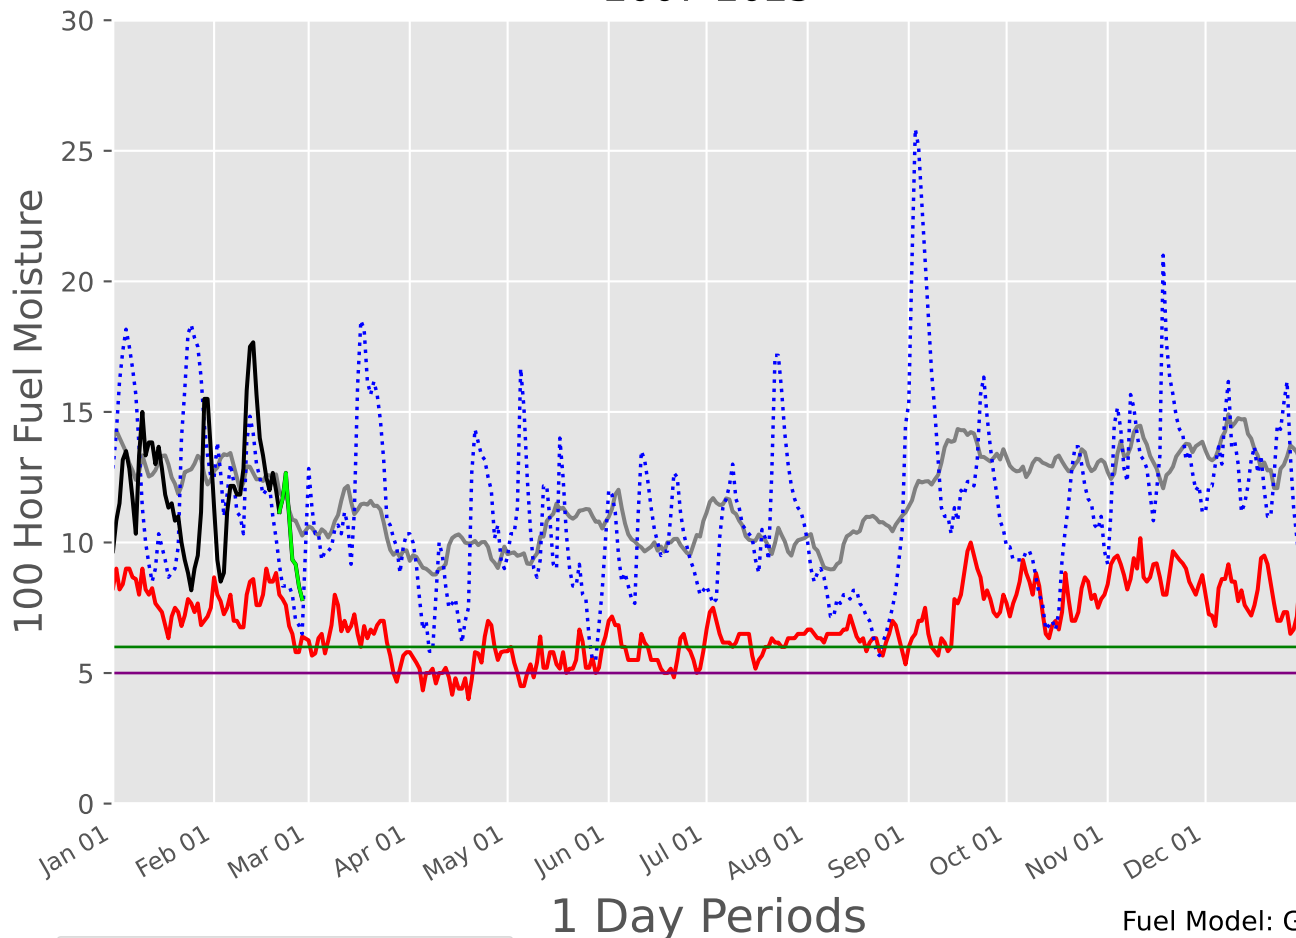

SOUTHERN PLAINS Predictive Service Area

2007-2025

1 Day Periods

Fuel Model: G

6613 Wx Observations

Generated on 02/22/2025-00:15

SOUTHERN PLAINS Predictive Service Area

2007-2025 - 30 Day Depiction

Fuel Model: G

6613 Wx Observations

Generated on 02/22/2025-00:15