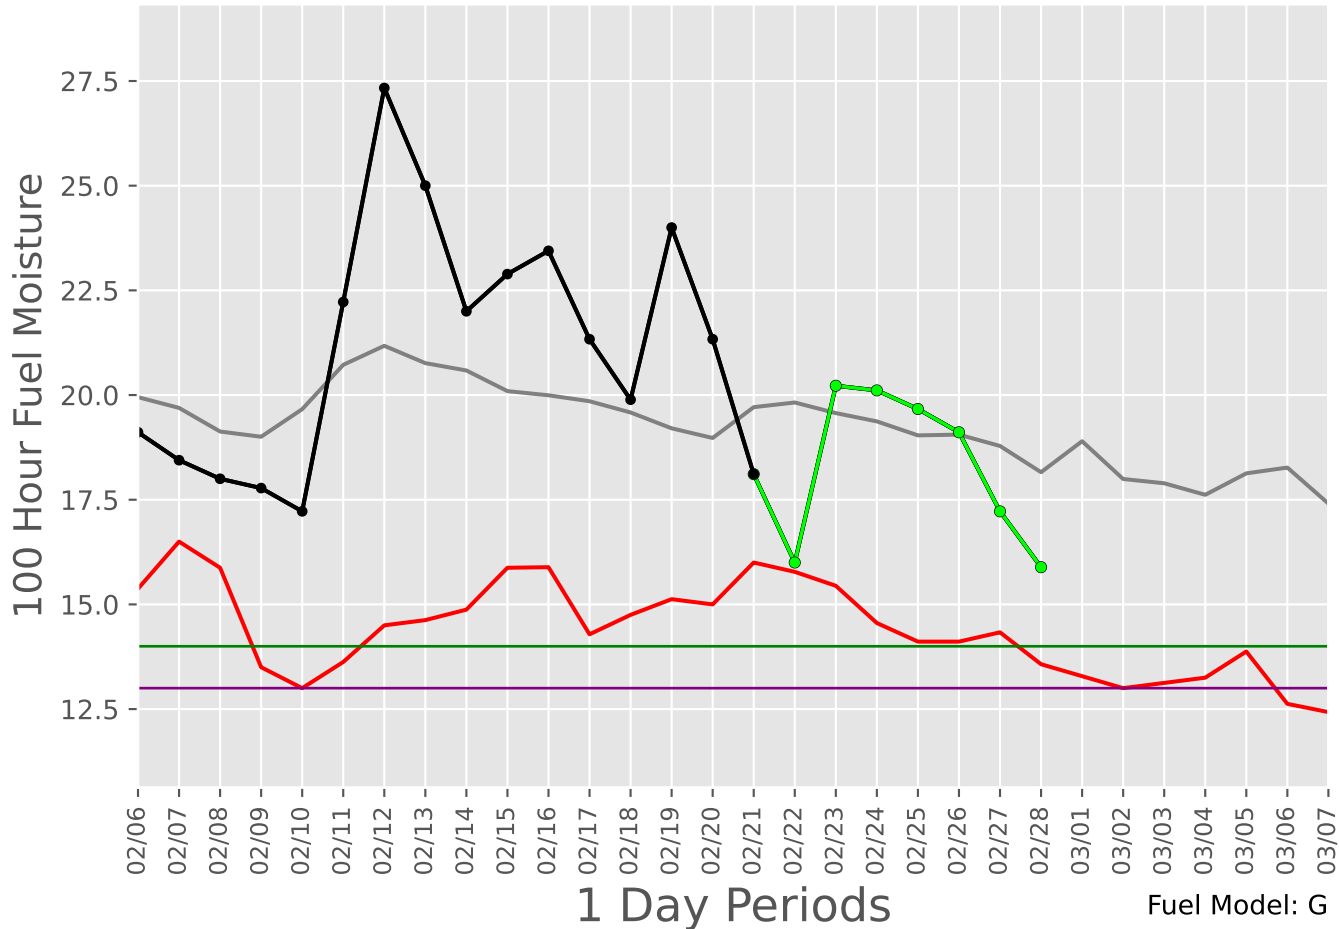

# SOUTHEAST TEXAS Predictive Service Area

## 2007-2025

Fuel Model: G  
6612 Wx Observations  
Generated on 02/22/2025-00:15

## 2007-2025 - 30 Day Depiction

Fuel Model: G

6612 Wx Observations

Generated on 02/22/2025-00:15