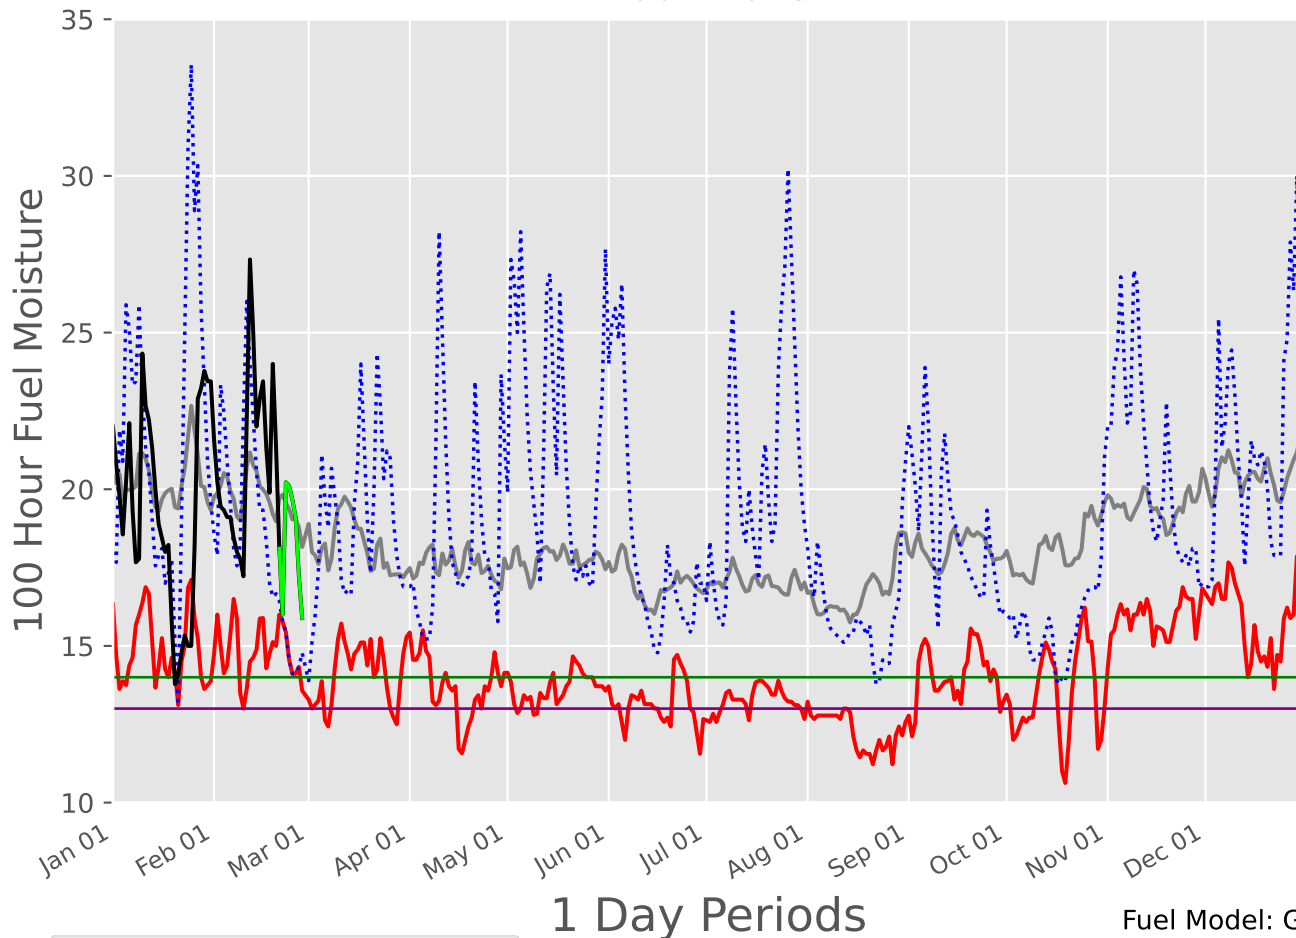

# SOUTHEAST TEXAS Predictive Service Area

## 2007-2025

Fuel Model: G  
6612 Wx Observations  
Generated on 02/22/2025-00:15

## 2007-2025 - 30 Day Depiction

Fuel Model: G

6612 Wx Observations

Generated on 02/22/2025-00:15