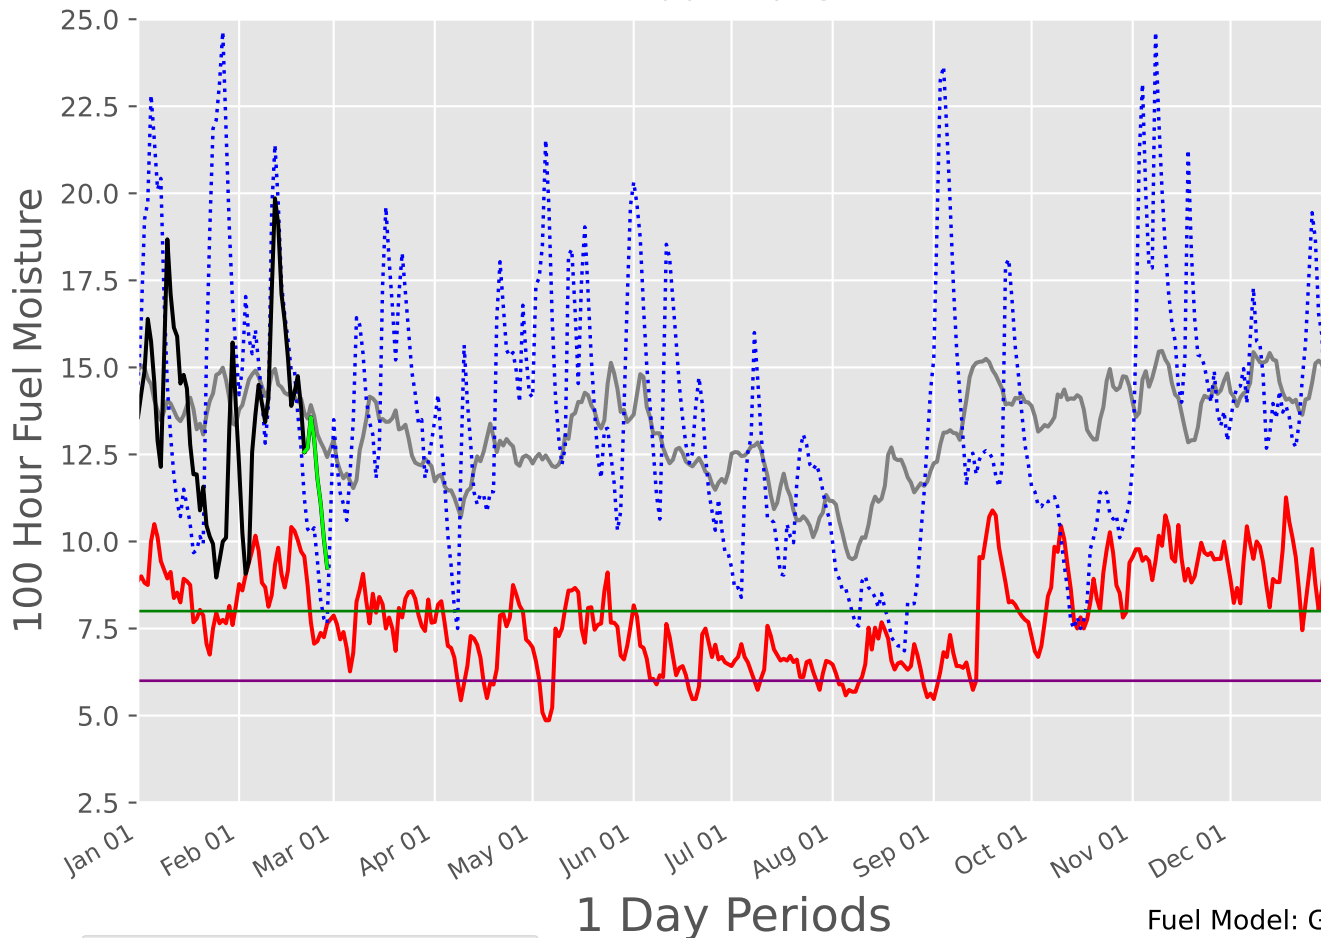

ROLLING PLAINS Predictive Service Area 2007-2025

Fuel Model: G
6614 Wx Observations
Generated on 02/22/2025-00:15

ROLLING PLAINS Predictive Service Area

2007-2025 - 30 Day Depiction

Fuel Model: G

6614 Wx Observations