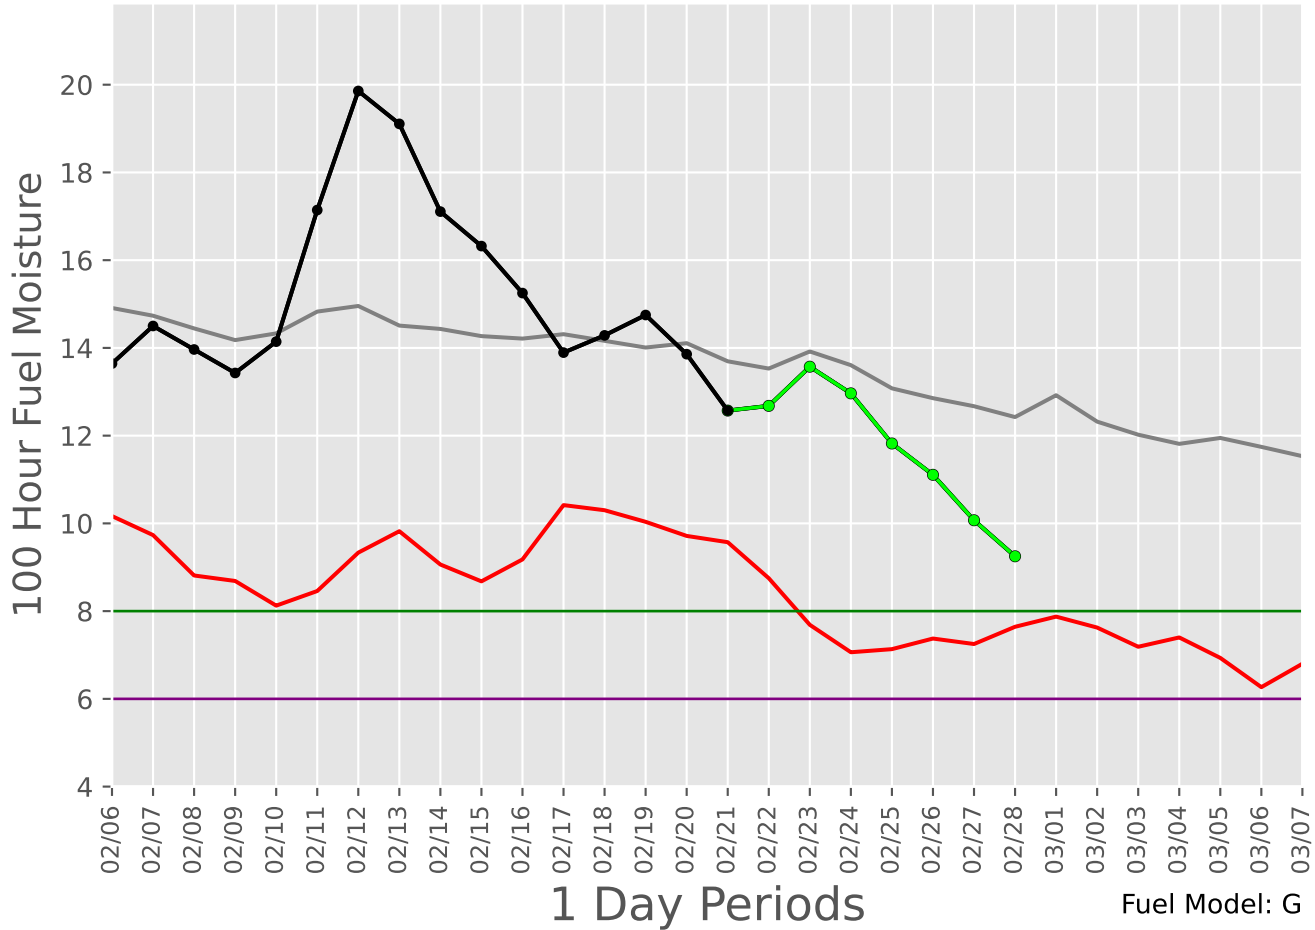

ROLLING PLAINS Predictive Service Area 2007-2025

Fuel Model: G
6614 Wx Observations
Generated on 02/22/2025-00:15

ROLLING PLAINS Predictive Service Area

2007-2025 - 30 Day Depiction

Fuel Model: G

6614 Wx Observations