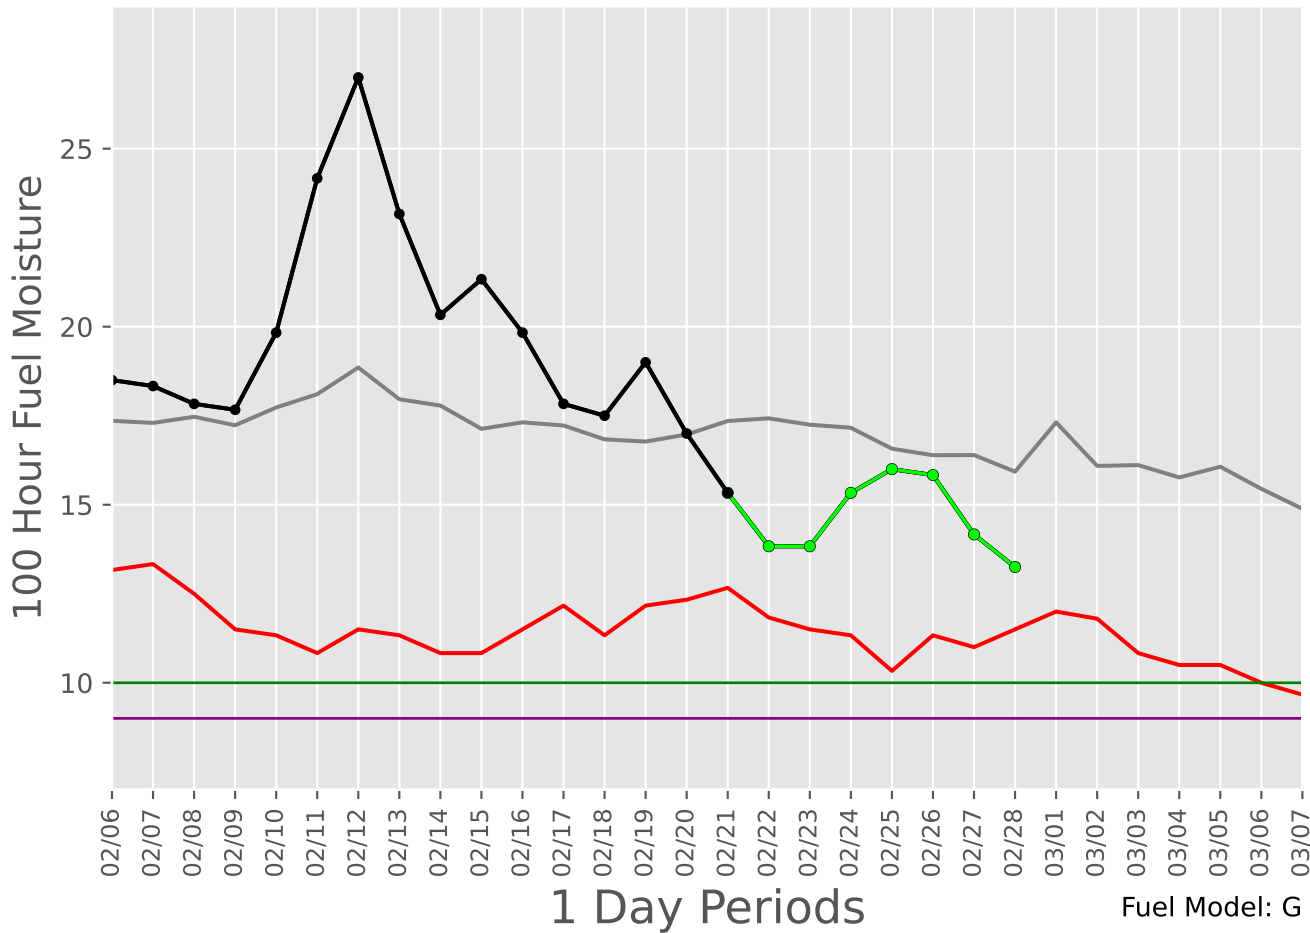

# NORTH TEXAS Predictive Service Area

## 2007-2025 - 30 Day Depiction

Fuel Model: G

6614 Wx Observations

Generated on 02/22/2025-00:15

|       |            |        |
|-------|------------|--------|
| — Avg | — 10% [10] | ● Fcst |
| — Min | — 3% [9]   | ● Obs  |