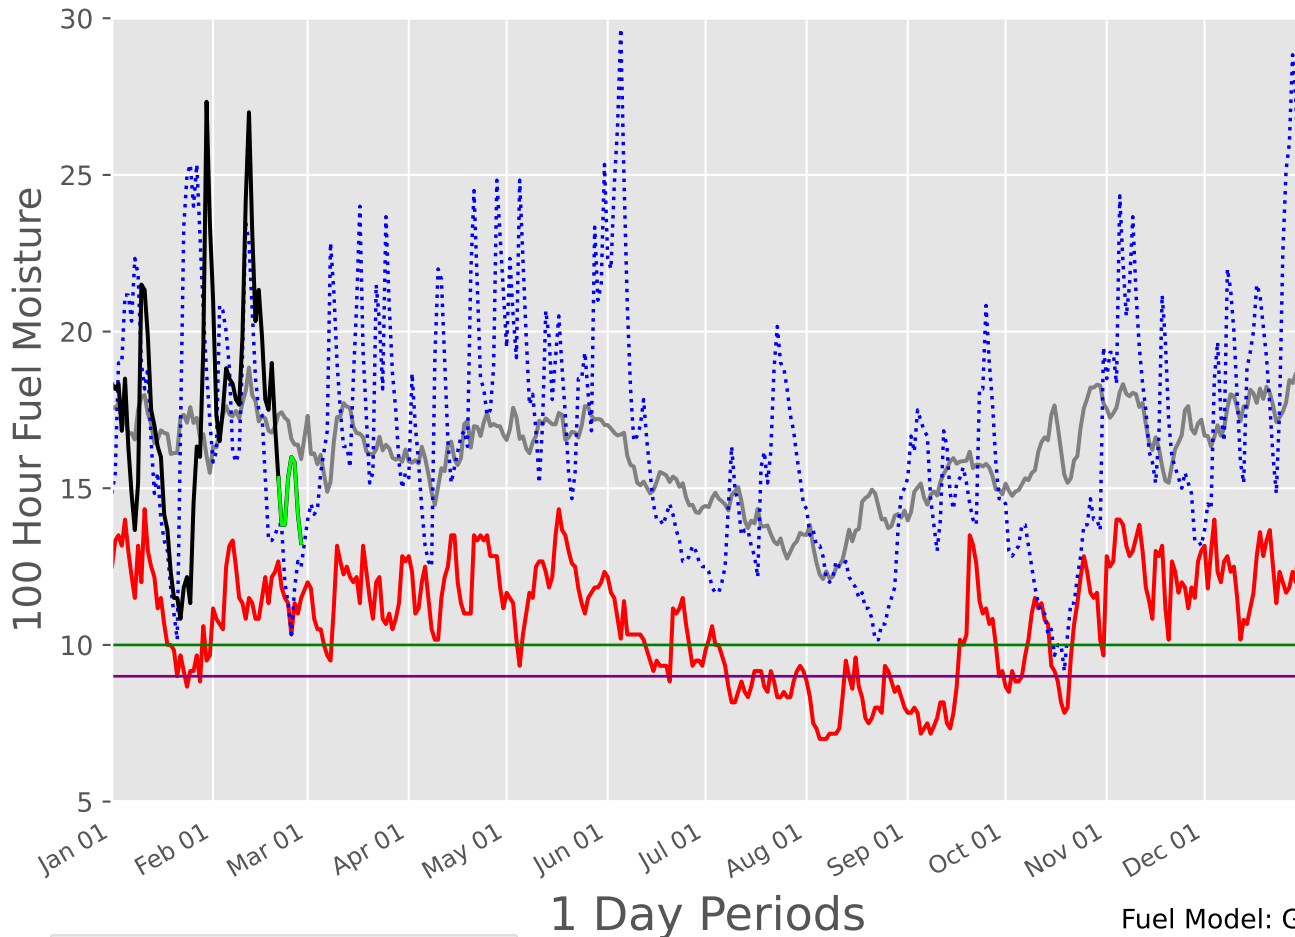

NORTH TEXAS Predictive Service Area 2007-2025