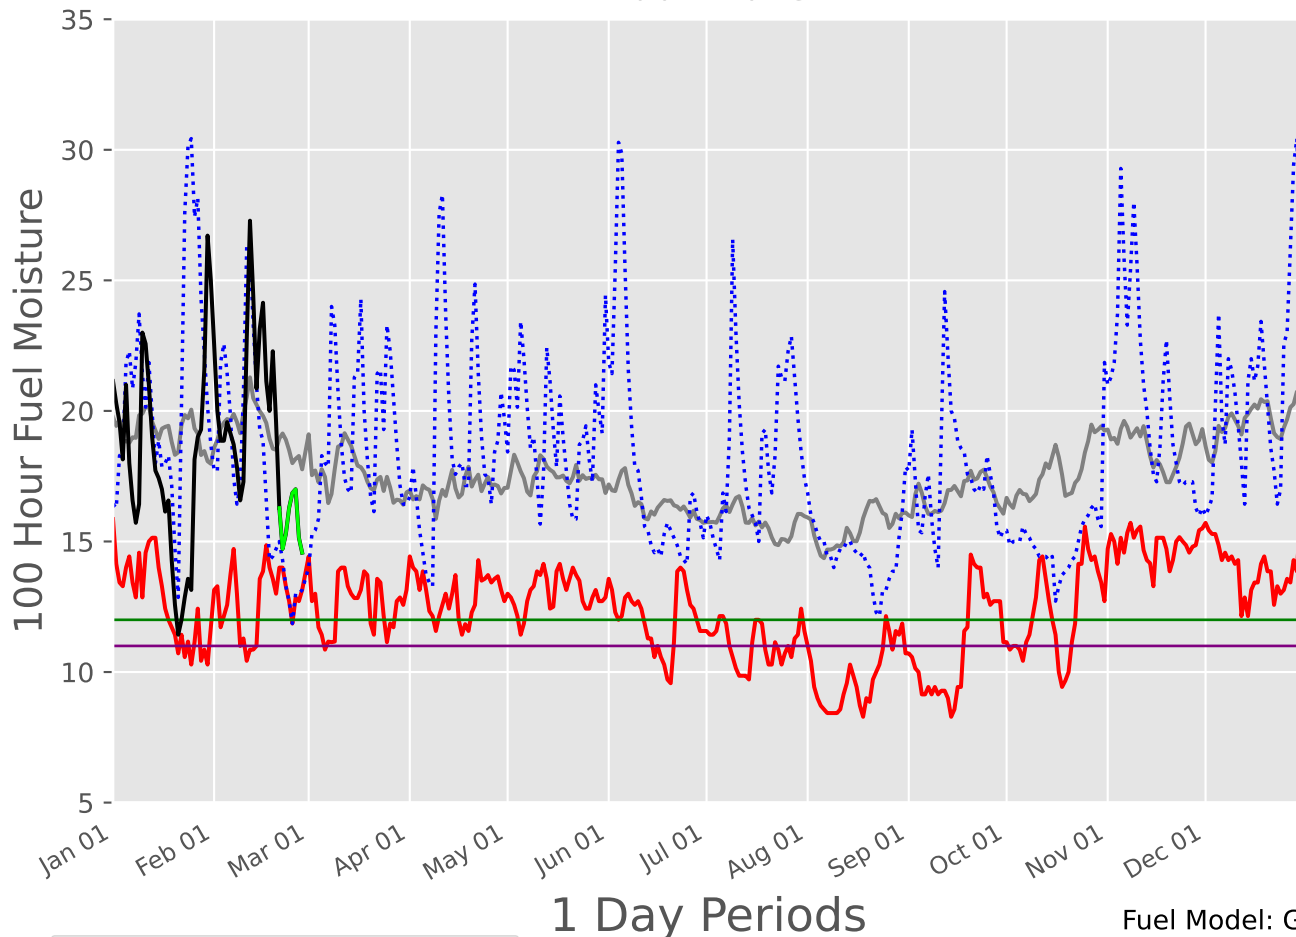

NORTHEAST TEXAS Predictive Service Area 2007-2025

1 Day Periods

Fuel Model: G

6614 Wx Observations

Generated on 02/22/2025-00:15

NORTHEAST TEXAS Predictive Service Area

2007-2025 - 30 Day Depiction

6614 Wx Observations