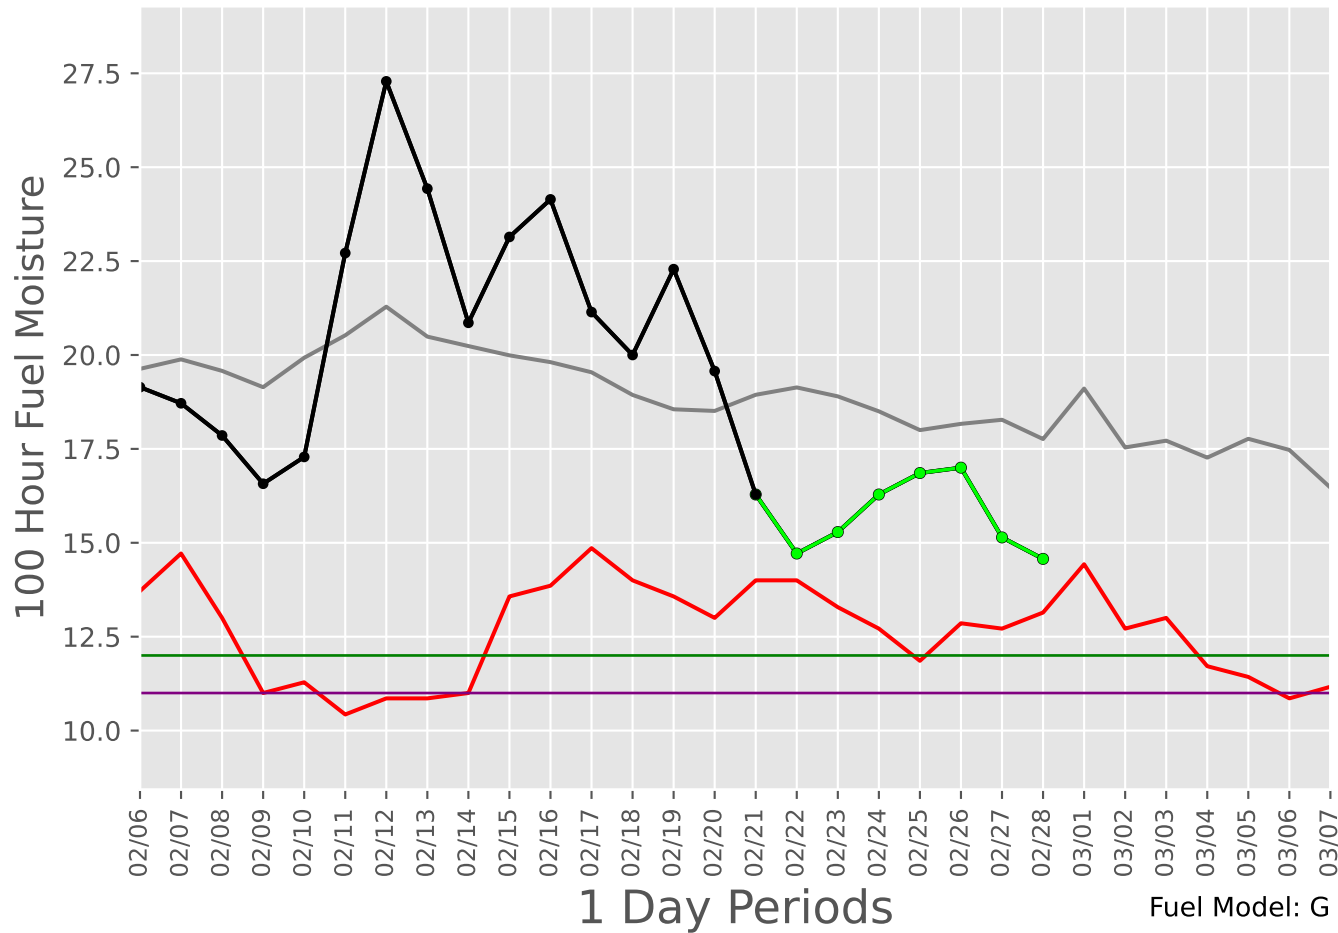

NORTHEAST TEXAS Predictive Service Area 2007-2025

1 Day Periods

Fuel Model: G

6614 Wx Observations

Generated on 02/22/2025-00:15

NORTHEAST TEXAS Predictive Service Area

2007-2025 - 30 Day Depiction

6614 Wx Observations