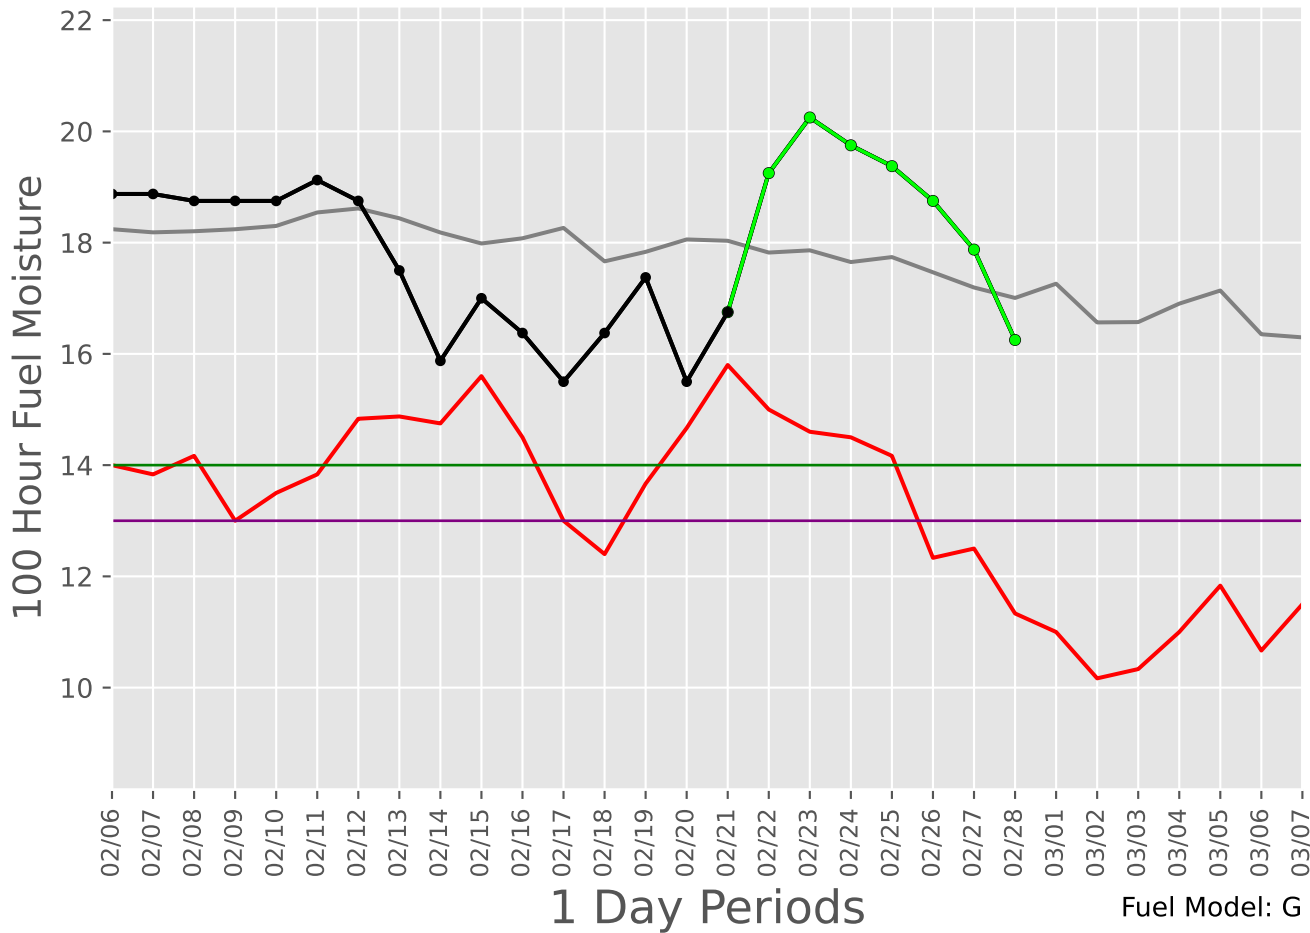

# LOWER GULF COAST Predictive Service Area 2007-2025

Fuel Model: G  
6614 Wx Observations  
Generated on 02/22/2025-00:15

# LOWER GULF COAST Predictive Service Area 2007-2025 - 30 Day Depiction

Fuel Model: G

6614 Wx Observations

Generated on 02/22/2025-00:15

— Avg	— 10% [14]	● Fcst
— Min	— 3% [13]	● Obs