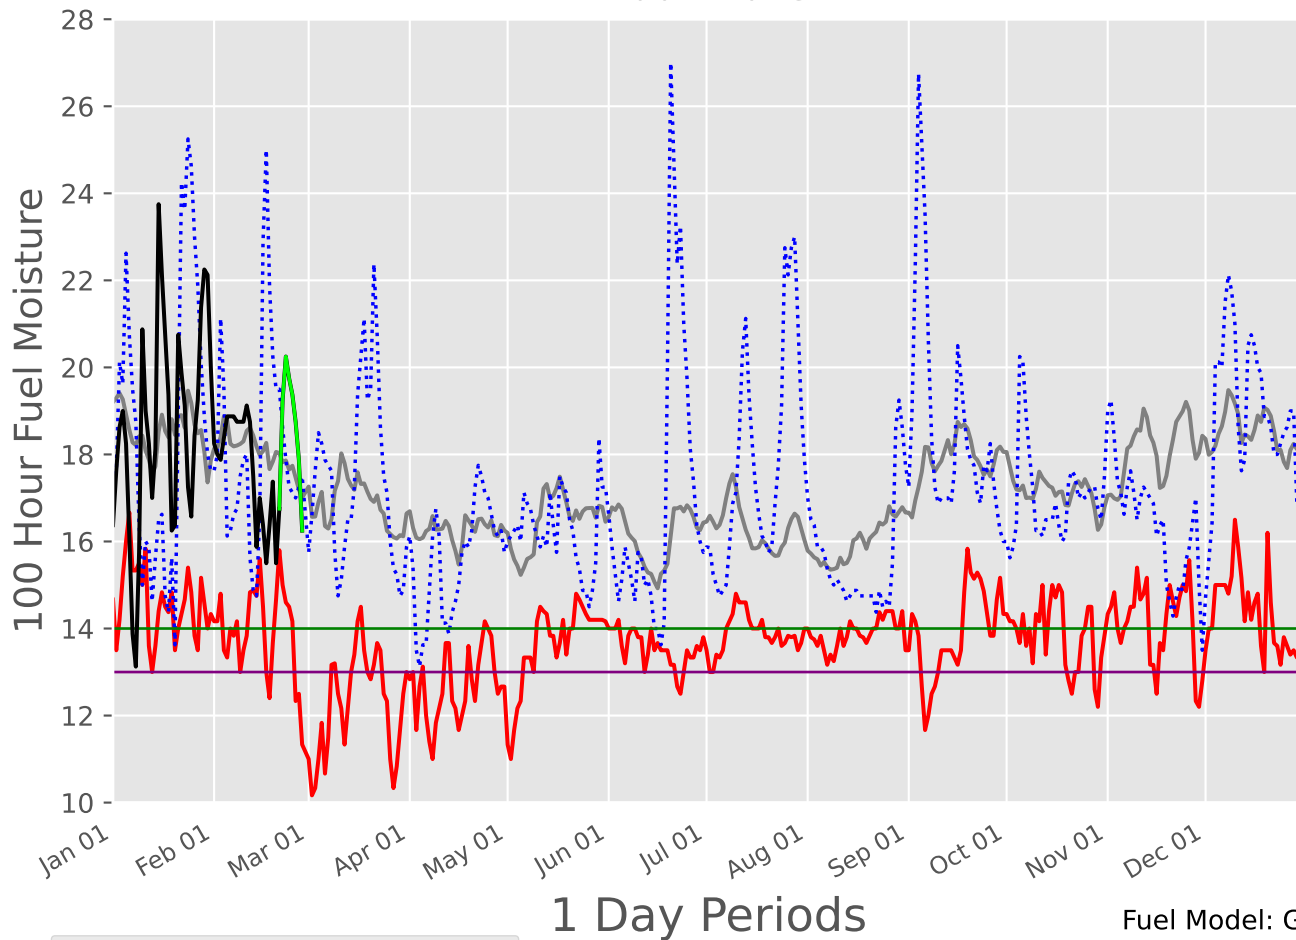

# LOWER GULF COAST Predictive Service Area 2007-2025

Fuel Model: G  
6614 Wx Observations  
Generated on 02/22/2025-00:15

# LOWER GULF COAST Predictive Service Area 2007-2025 - 30 Day Depiction

Fuel Model: G

6614 Wx Observations

Generated on 02/22/2025-00:15

— Avg	— 10% [14]	● Fcst
— Min	— 3% [13]	● Obs