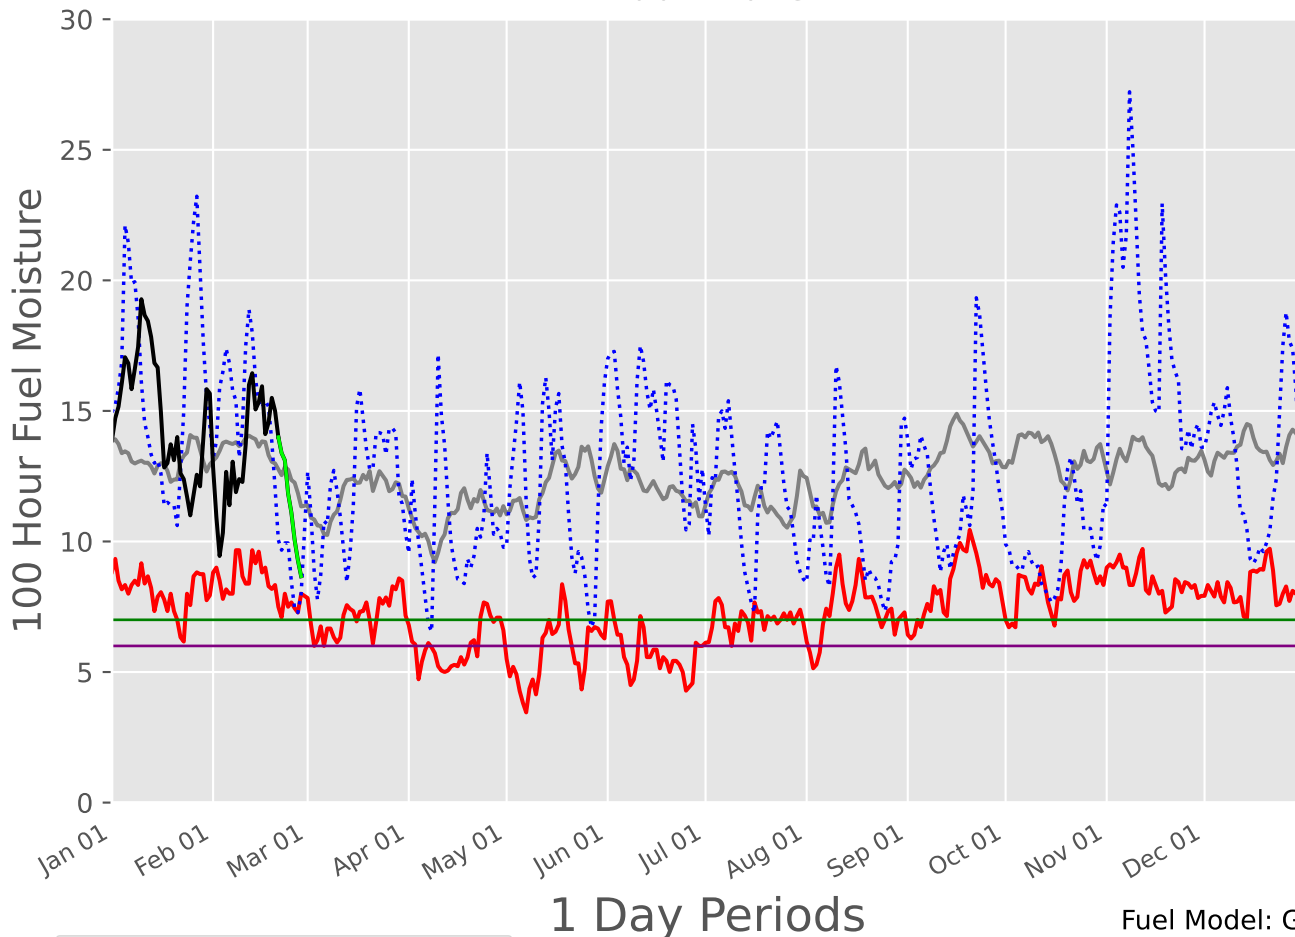

# HIGH PLAINS Predictive Service Area 2007-2025

Fuel Model: G  
6614 Wx Observations  
Generated on 02/22/2025-00:15

# HIGH PLAINS Predictive Service Area 2007-2025 - 30 Day Depiction

Fuel Model: G

6614 Wx Observations

Generated on 02/22/2025-00:15

<span style="color: gray;">—</span> Avg	<span style="color: green;">—</span> 10% [7]	<span style="color: green;">●</span> Fcst
<span style="color: red;">—</span> Min	<span style="color: purple;">—</span> 3% [6]	<span style="color: black;">●</span> Obs