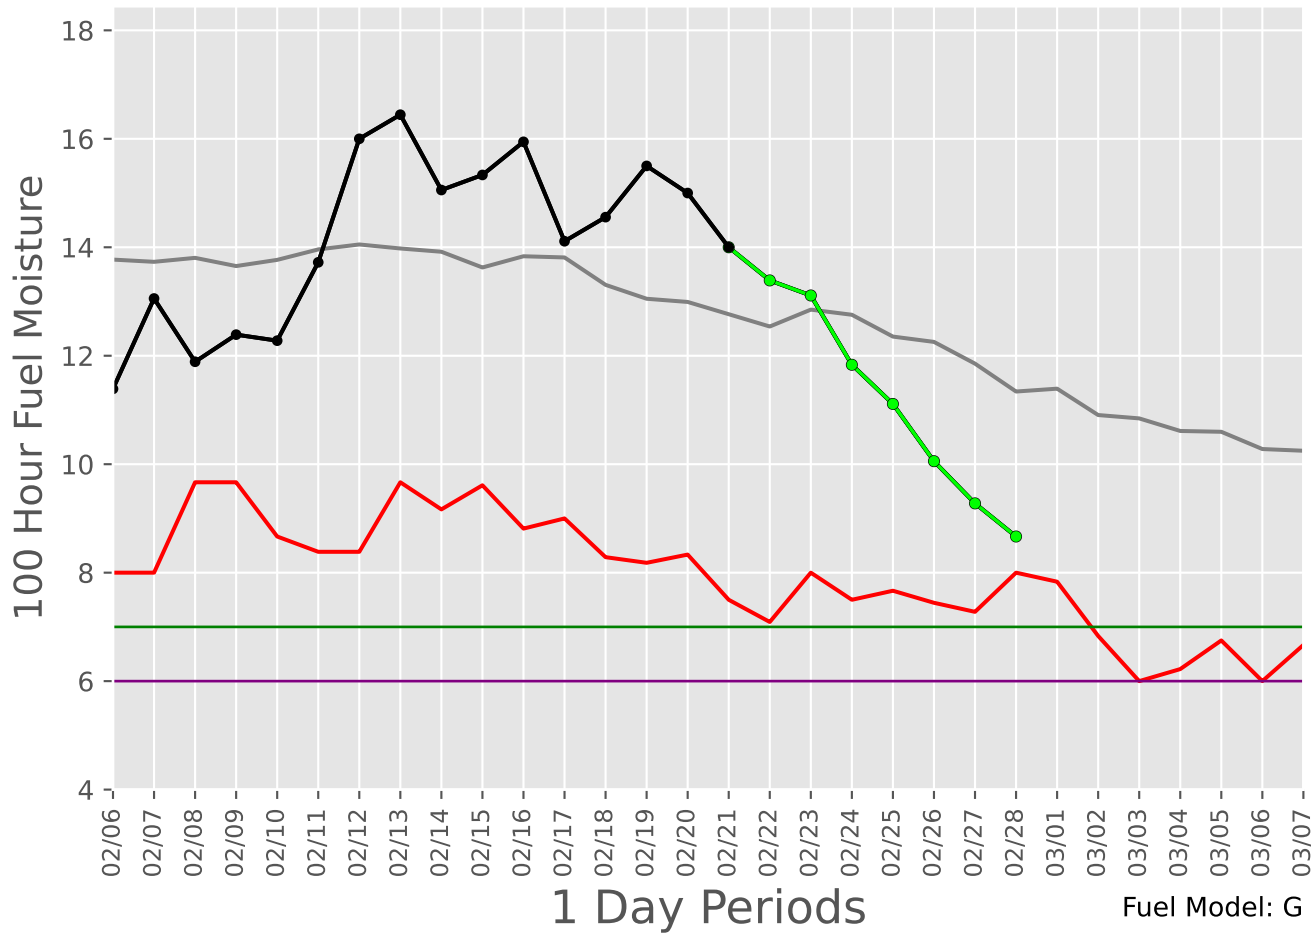

# HIGH PLAINS Predictive Service Area 2007-2025

Fuel Model: G  
6614 Wx Observations  
Generated on 02/22/2025-00:15

# HIGH PLAINS Predictive Service Area 2007-2025 - 30 Day Depiction

Fuel Model: G

6614 Wx Observations

Generated on 02/22/2025-00:15

<span style="color: gray;">—</span> Avg	<span style="color: green;">—</span> 10% [7]	<span style="color: green;">●</span> Fcst
<span style="color: red;">—</span> Min	<span style="color: purple;">—</span> 3% [6]	<span style="color: black;">●</span> Obs