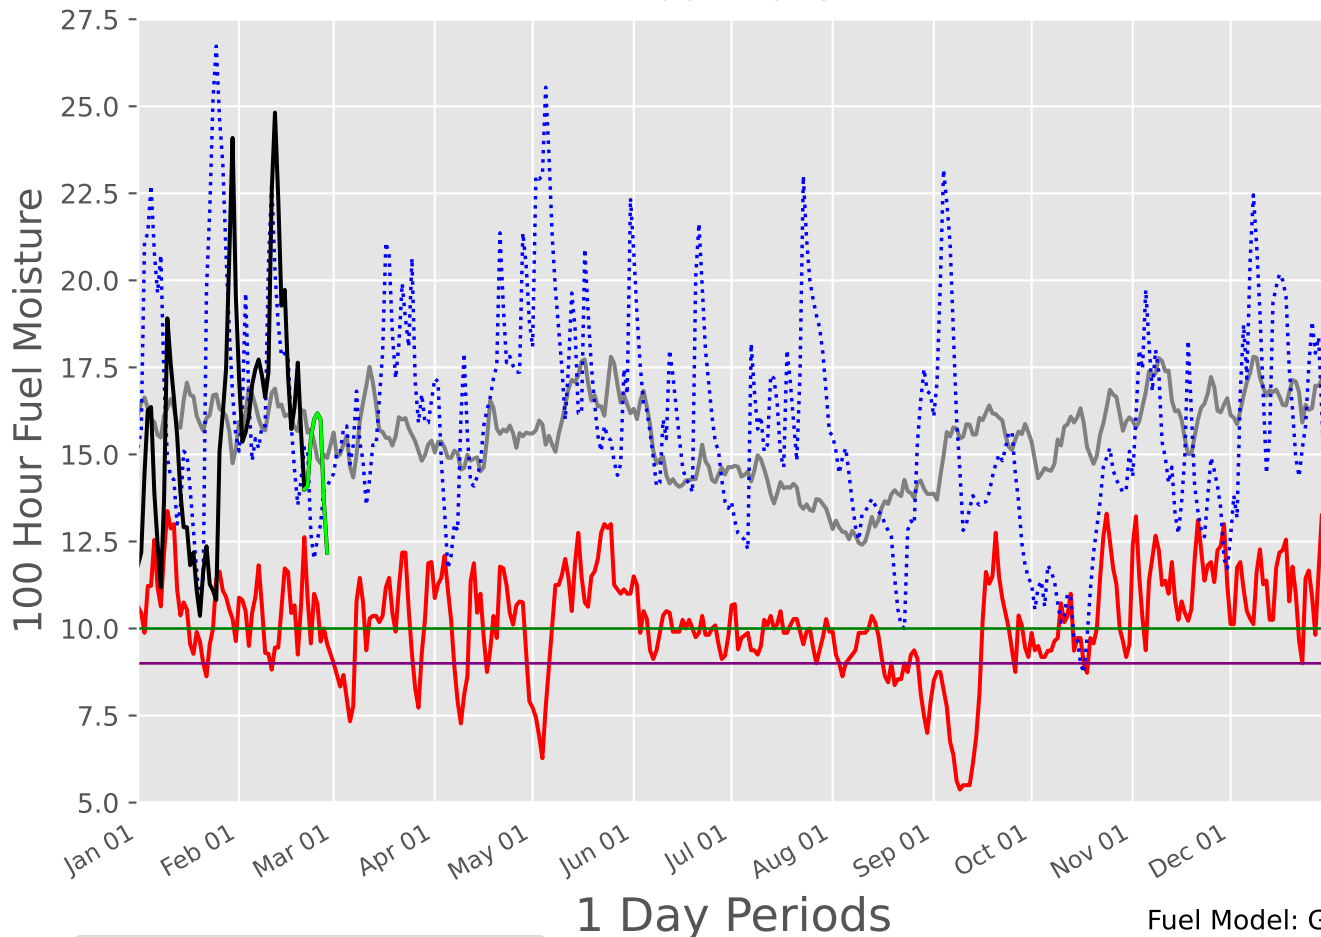

# EASTERN HILL COUNTRY Predictive Service Area

## 2007-2025

1 Day Periods

Fuel Model: G

6614 Wx Observations

Generated on 02/22/2025-00:15

## 2007-2025 - 30 Day Depiction

Fuel Model: G

6614 Wx Observations

Generated on 02/22/2025-00:15