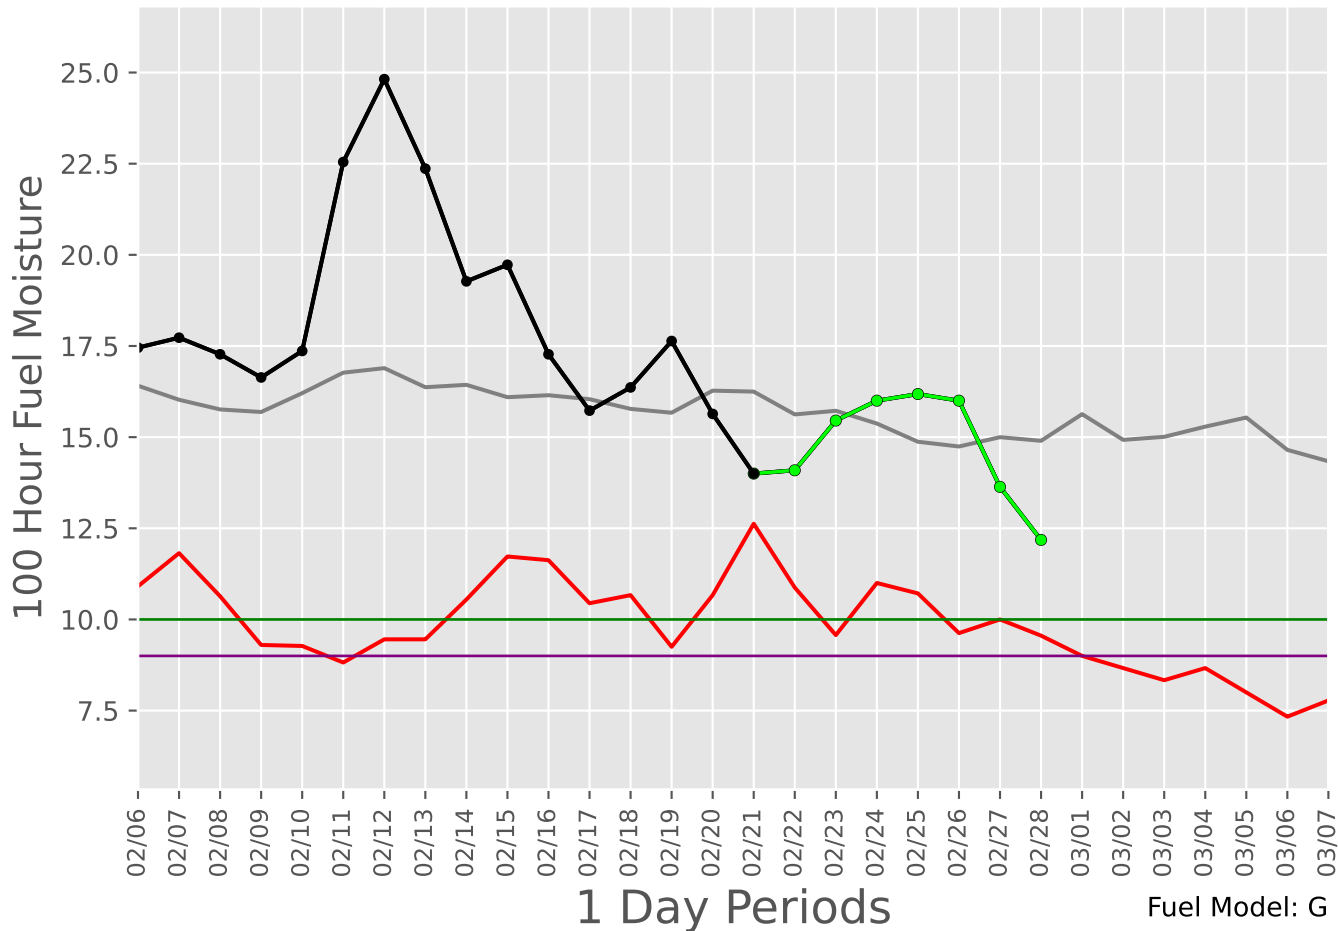

## 2007-2025

1 Day Periods

Fuel Model: G

6614 Wx Observations

Generated on 02/22/2025-00:15

## 2007-2025 - 30 Day Depiction

Fuel Model: G

6614 Wx Observations

Generated on 02/22/2025-00:15