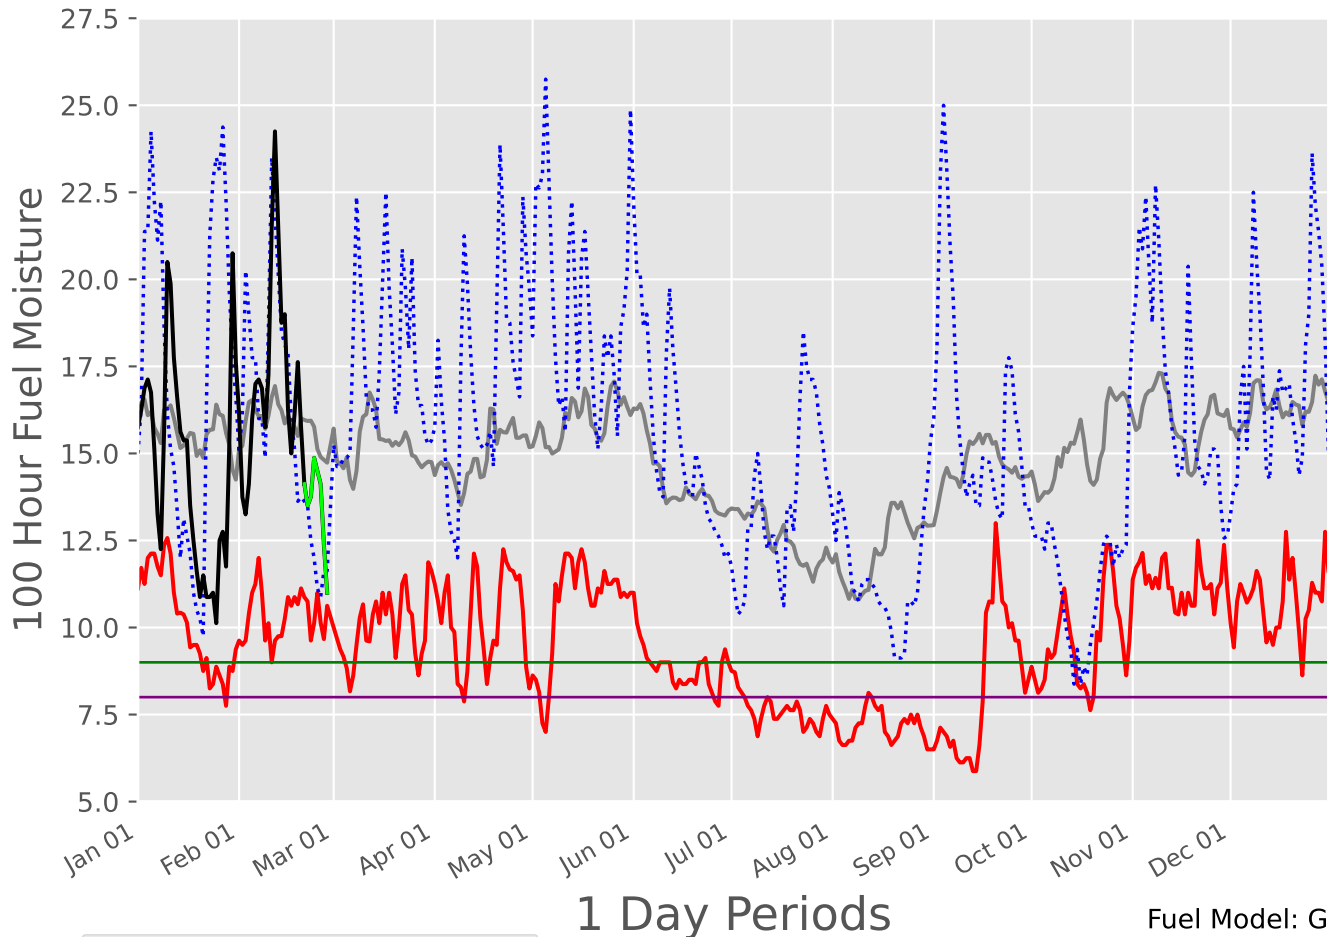

CROSS TIMBERS Predictive Service Area 2007-2025

1 Day Periods

Fuel Model: G

6614 Wx Observations

Generated on 02/22/2025-00:15

CROSS TIMBERS Predictive Service Area

2007-2025 - 30 Day Depiction

Fuel Model: G

6614 Wx Observations

Generated on 02/22/2025-00:15

— Avg	— 10% [9]	● Fcst
— Min	— 3% [8]	● Obs