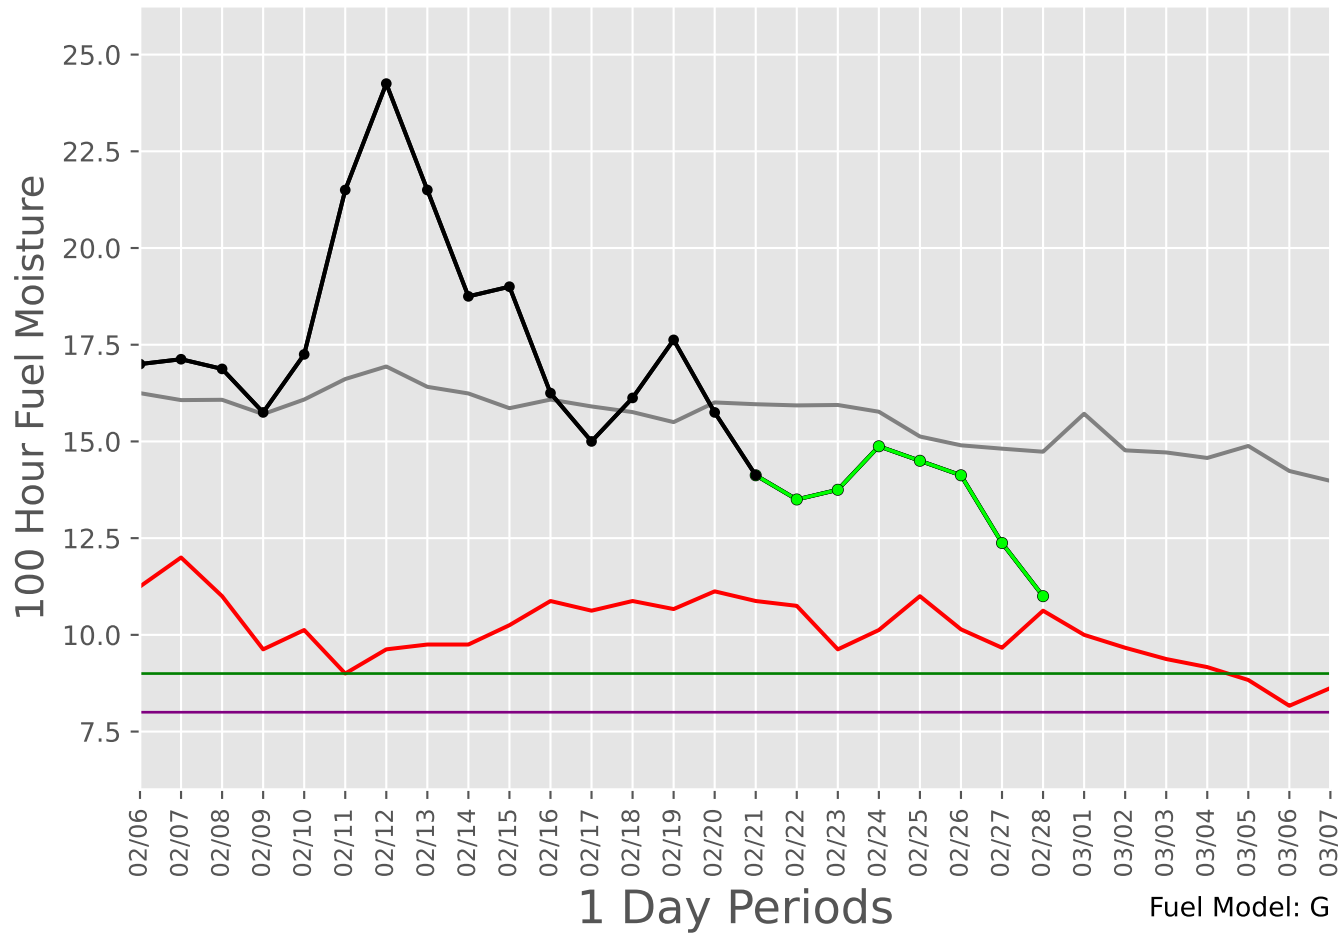

CROSS TIMBERS Predictive Service Area 2007-2025

1 Day Periods

Fuel Model: G

6614 Wx Observations

Generated on 02/22/2025-00:15

CROSS TIMBERS Predictive Service Area

2007-2025 - 30 Day Depiction

Fuel Model: G

6614 Wx Observations

Generated on 02/22/2025-00:15

— Avg	— 10% [9]	● Fcst
— Min	— 3% [8]	● Obs