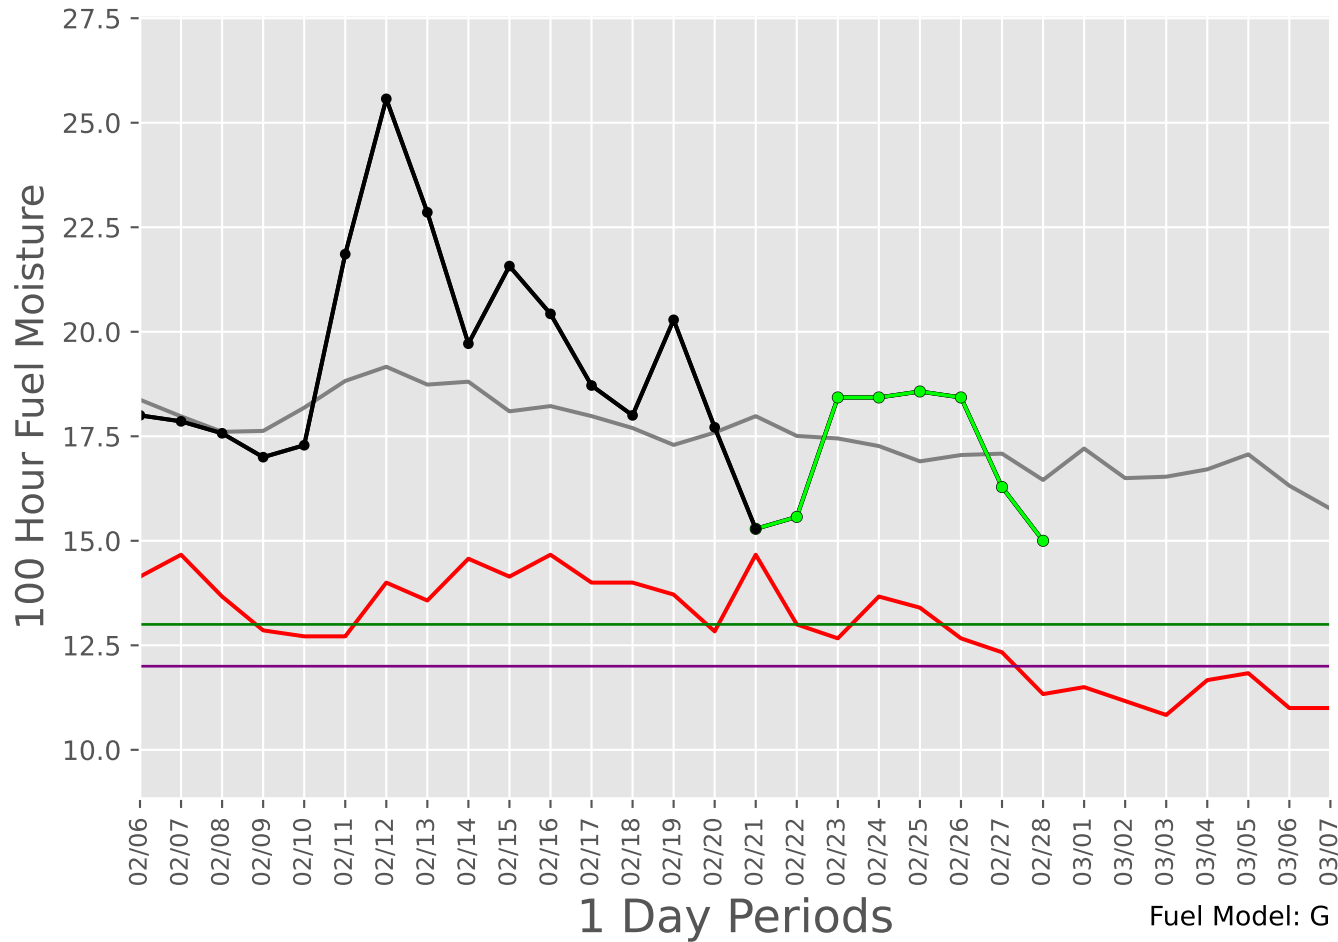

CENTRAL TEXAS Predictive Service Area

2007-2025

CENTRAL TEXAS Predictive Service Area

2007-2025 - 30 Day Depiction

Fuel Model: G

6614 Wx Observations
Generated on 02/22/2025-00:15