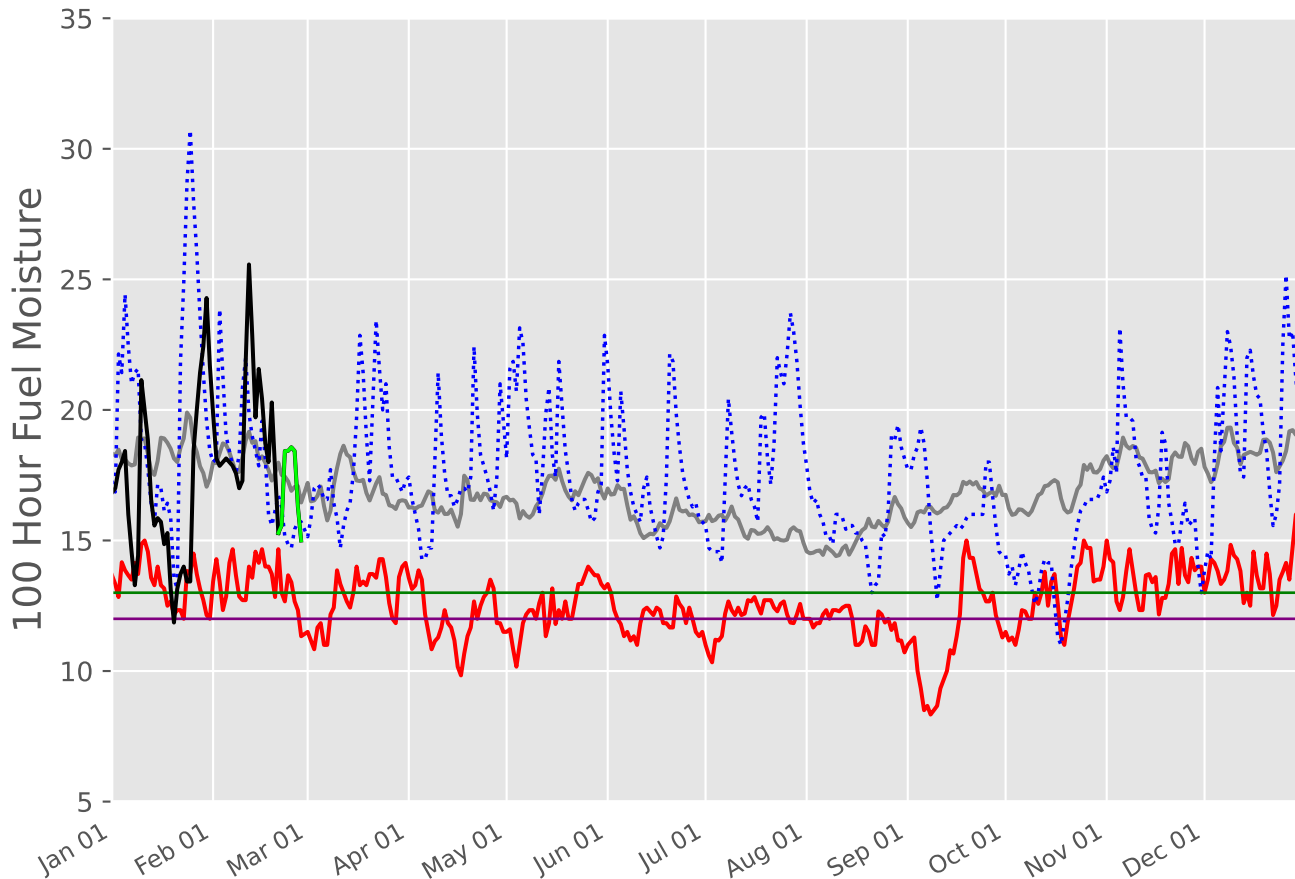

CENTRAL TEXAS Predictive Service Area

2007-2025

CENTRAL TEXAS Predictive Service Area

2007-2025 - 30 Day Depiction

Fuel Model: G

6614 Wx Observations
Generated on 02/22/2025-00:15