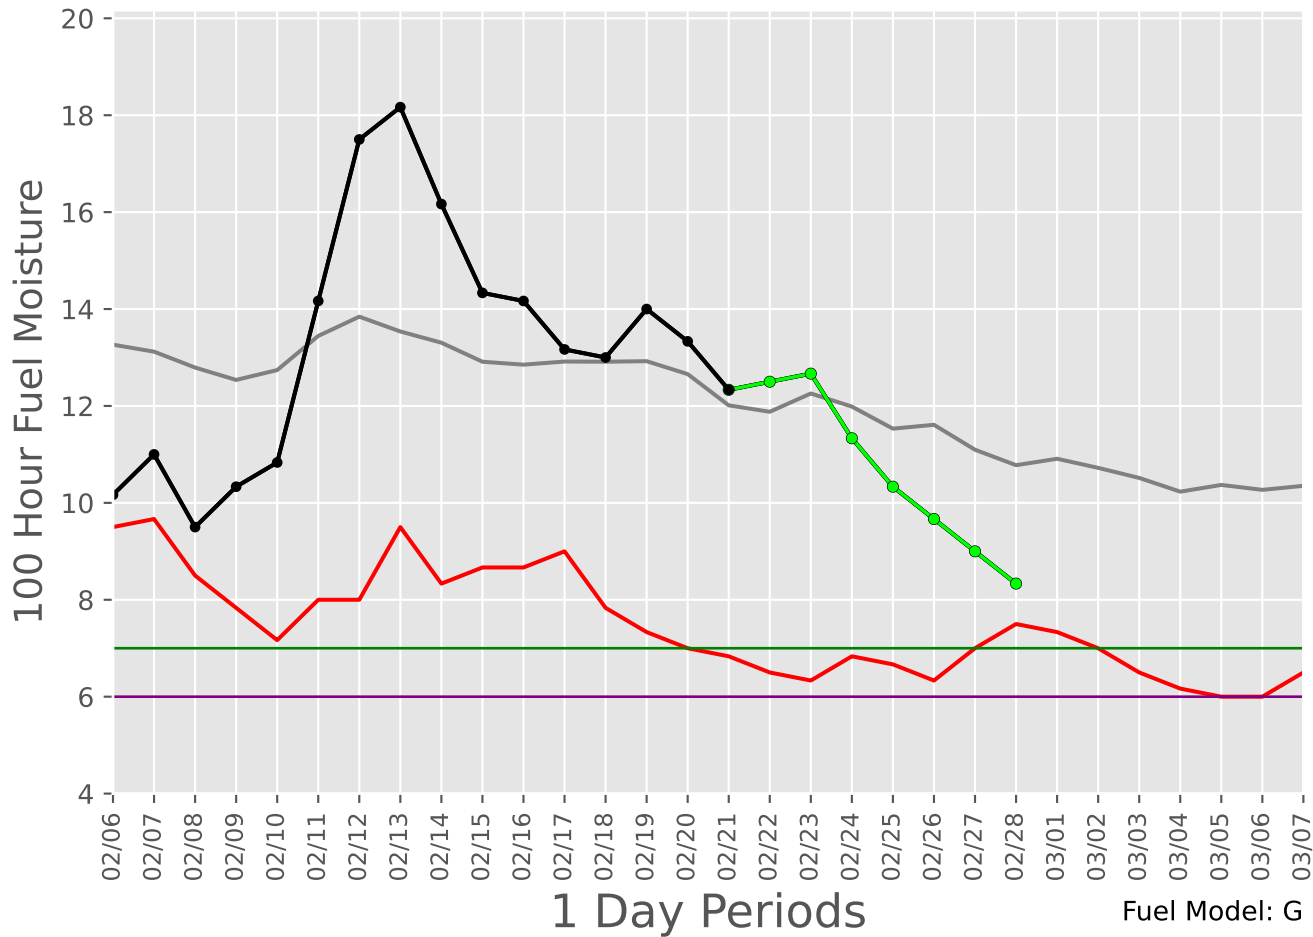

CAPROCK Predictive Service Area 2007-2025

CAPROCK Predictive Service Area 2007-2025 - 30 Day Depiction

Fuel Model: G

6614 Wx Observations

Generated on 02/22/2025-00:15