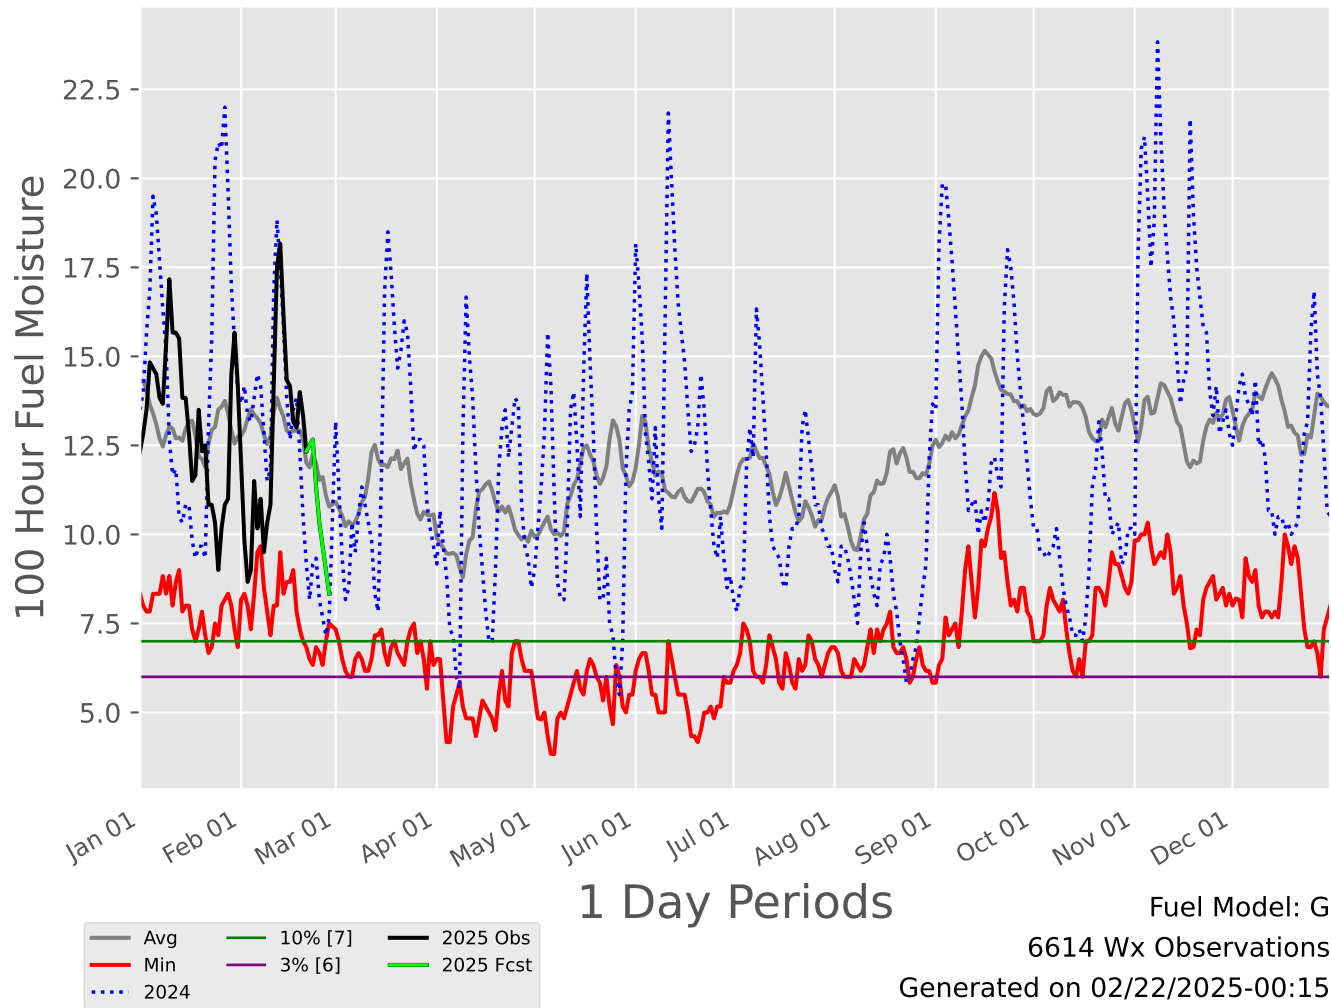

CAPROCK Predictive Service Area 2007-2025

CAPROCK Predictive Service Area 2007-2025 - 30 Day Depiction

Fuel Model: G

6614 Wx Observations

Generated on 02/22/2025-00:15