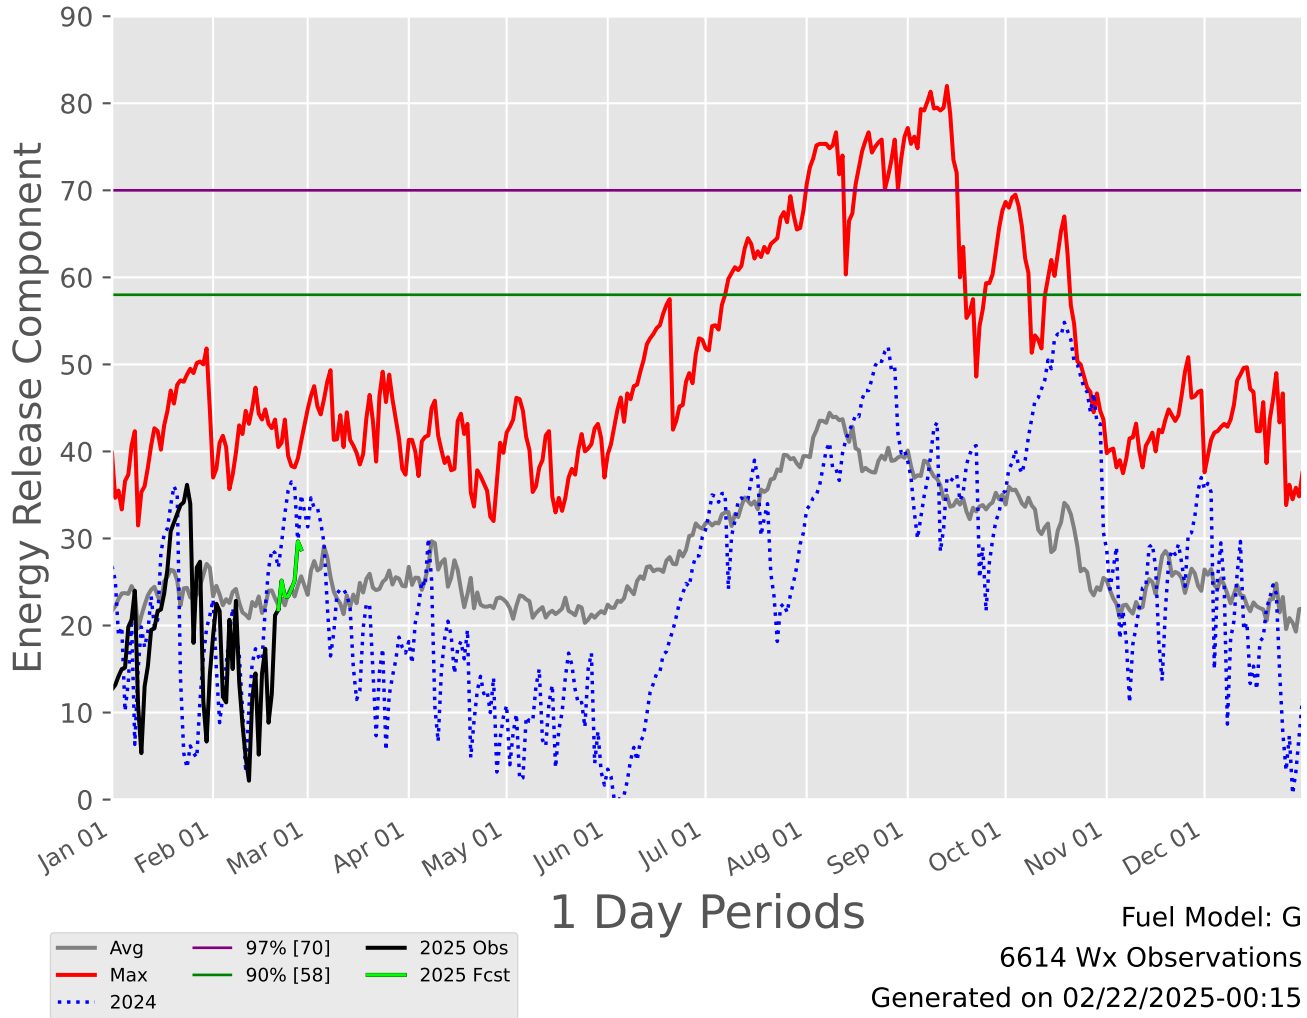

Fuel Model: G

6614 Wx Observations

Generated on 02/22/2025-00:15

CROSS TIMBERS Predictive Service Area 2007-2025

1 Day Periods

Fuel Model: G

6614 Wx Observations

Generated on 02/22/2025-00:15

6614 Wx Observations

Generated on 02/22/2025-00:15

LOWER GULF COAST Predictive Service Area 2007-2025

1 Day Periods

Fuel Model: G

6614 Wx Observations

Generated on 02/22/2025-00:15

NORTH TEXAS Predictive Service Area 2007-2025

1 Day Periods

Fuel Model: G

6614 Wx Observations

Generated on 02/22/2025-00:15

NORTHEAST TEXAS Predictive Service Area

2007-2025

1 Day Periods

Fuel Model: G