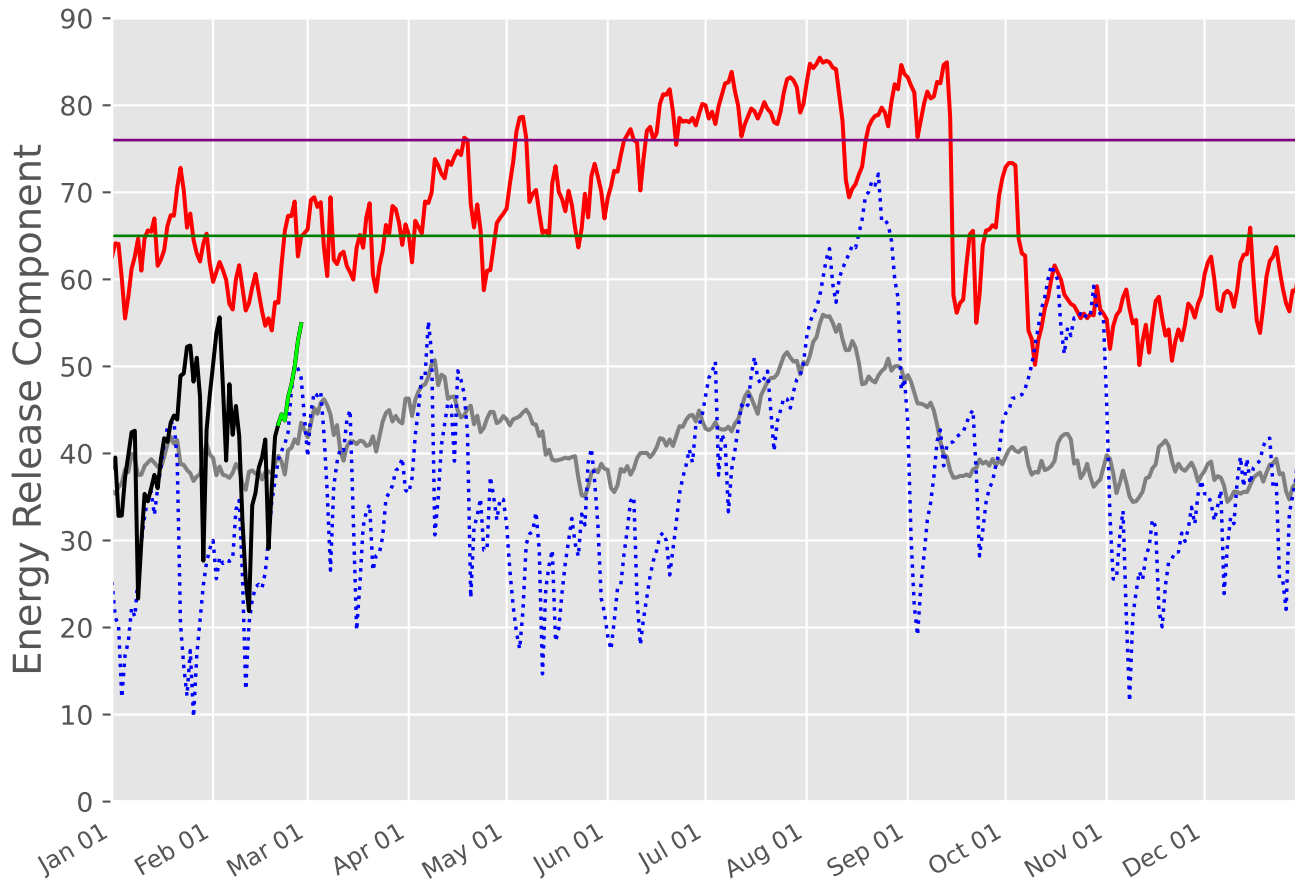

1 Day Periods

Fuel Model: G

6614 Wx Observations

Generated on 02/22/2025-00:15

NORTHEAST TEXAS Predictive Service Area

2007-2025

1 Day Periods

Fuel Model: G

6614 Wx Observations

Generated on 02/22/2025-00:15

ROLLING PLAINS Predictive Service Area 2007-2025

SOUTH TEXAS Predictive Service Area 2007-2025

1 Day Periods

Fuel Model: G

6614 Wx Observations

Generated on 02/22/2025-00:15