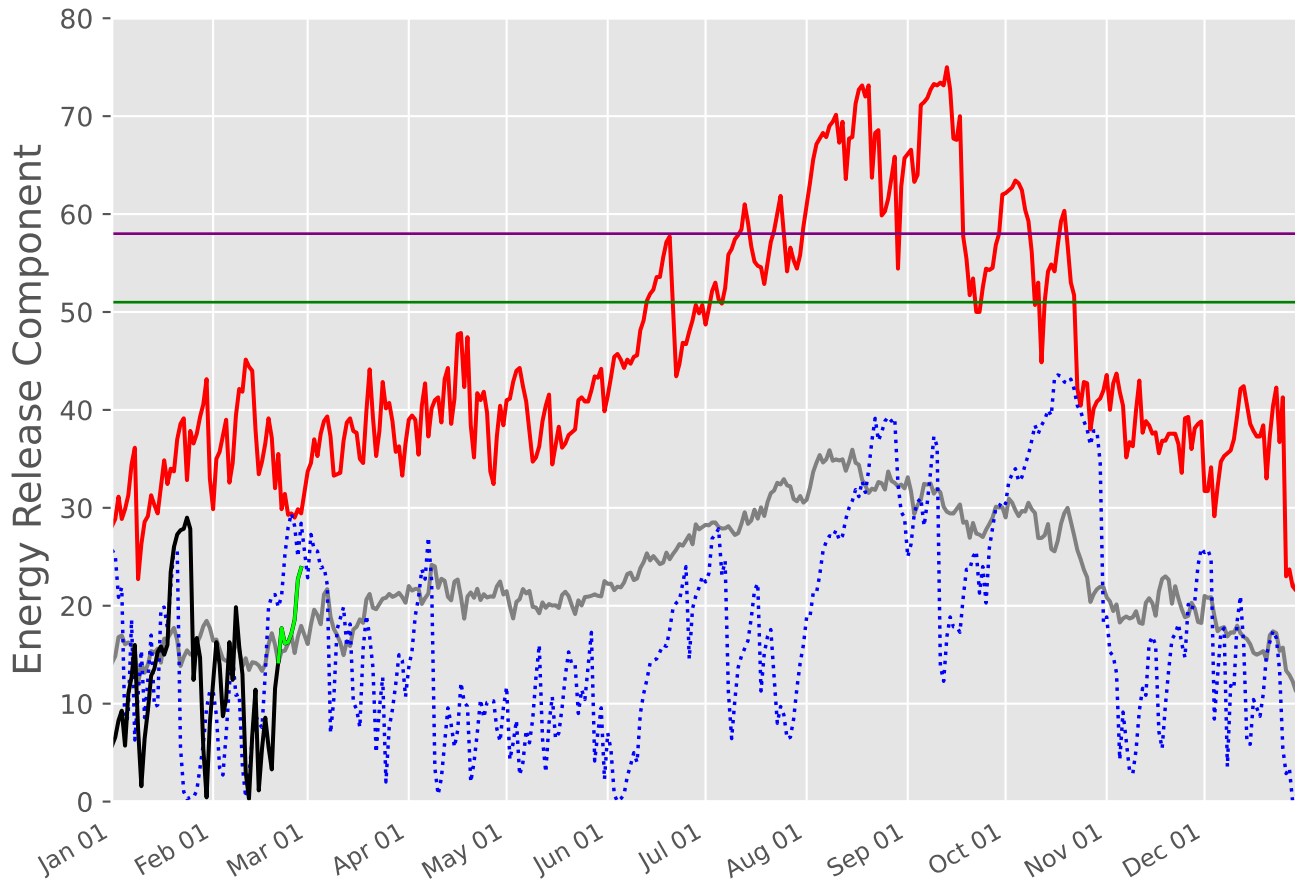

1 Day Periods

Fuel Model: G

6614 Wx Observations

Generated on 02/22/2025-00:15

NORTHEAST TEXAS Predictive Service Area

2007-2025

1 Day Periods

Fuel Model: G

6614 Wx Observations

Generated on 02/22/2025-00:15

ROLLING PLAINS Predictive Service Area 2007-2025

SOUTH TEXAS Predictive Service Area 2007-2025

1 Day Periods

Fuel Model: G

6614 Wx Observations

Generated on 02/22/2025-00:15