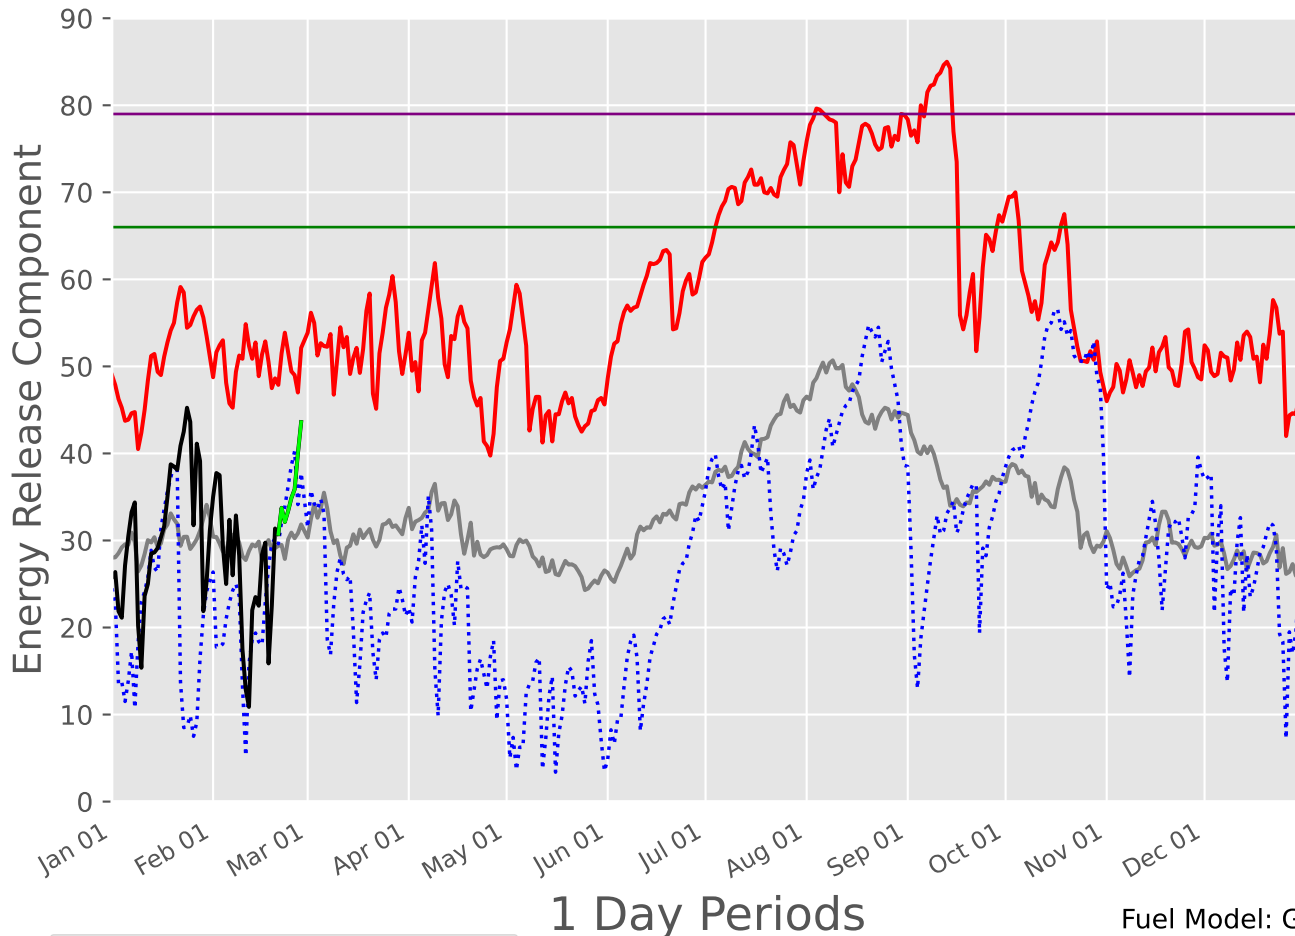

CAPROCK Predictive Service Area 2007-2025

1 Day Periods

Fuel Model: G

6614 Wx Observations

Generated on 02/22/2025-00:15

CENTRAL TEXAS Predictive Service Area

2007-2025

1 Day Periods

Fuel Model: G

6614 Wx Observations

Generated on 02/22/2025-00:15

CROSS TIMBERS Predictive Service Area 2007-2025

1 Day Periods

Fuel Model: G

6614 Wx Observations

Generated on 02/22/2025-00:15

1 Day Periods

Fuel Model: G

6614 Wx Observations

Generated on 02/22/2025-00:15

NORTHEAST TEXAS Predictive Service Area

2007-2025

1 Day Periods

Fuel Model: G