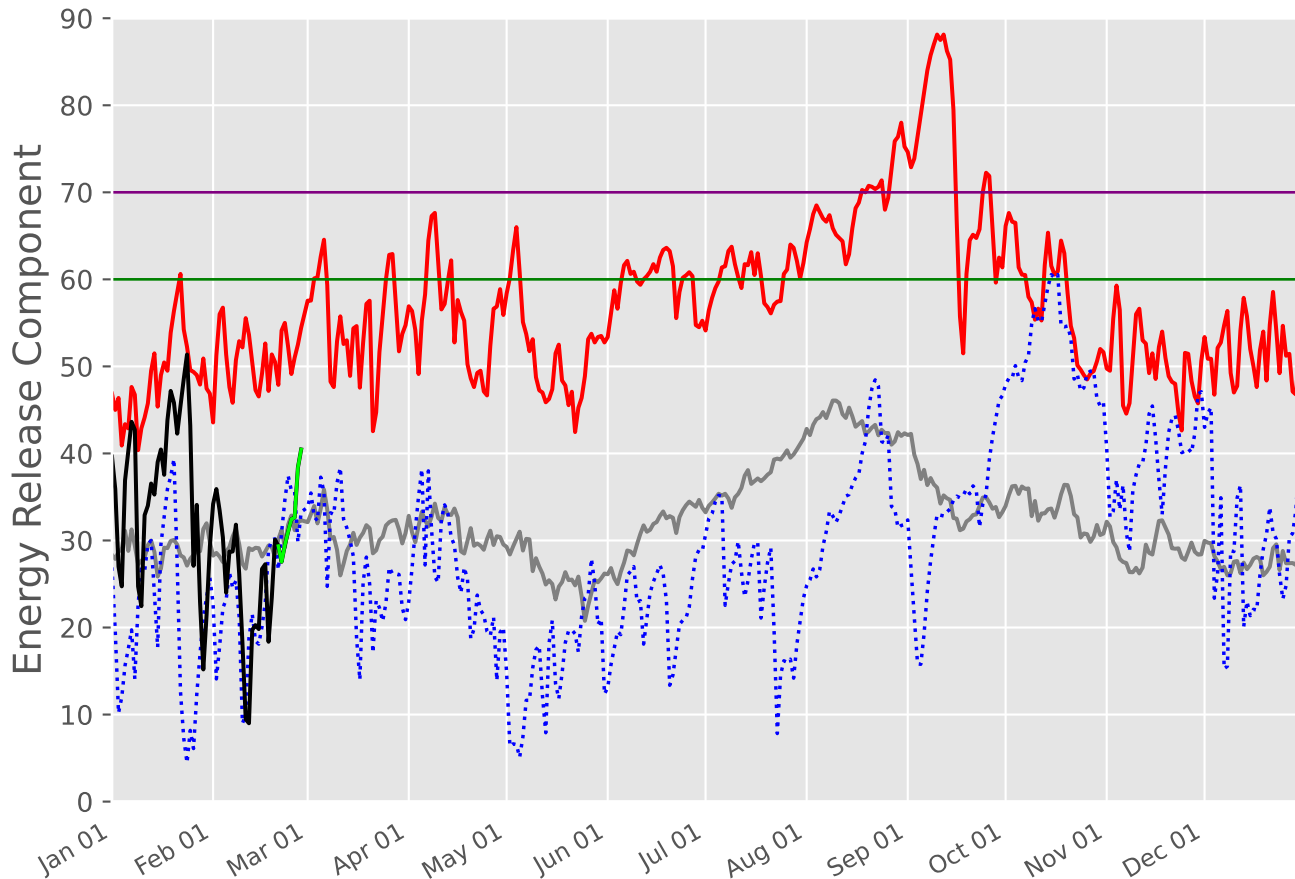

CAPROCK Predictive Service Area 2007-2025

1 Day Periods

Fuel Model: G

6614 Wx Observations

Generated on 02/22/2025-00:15

CENTRAL TEXAS Predictive Service Area

2007-2025

1 Day Periods

Fuel Model: G

6614 Wx Observations

Generated on 02/22/2025-00:15

CROSS TIMBERS Predictive Service Area 2007-2025

1 Day Periods

Fuel Model: G

6614 Wx Observations

Generated on 02/22/2025-00:15

EASTERN HILL COUNTRY Predictive Service Area 2007-2025

1 Day Periods

Fuel Model: G

6614 Wx Observations

Generated on 02/22/2025-00:15

HIGH PLAINS Predictive Service Area 2007-2025

1 Day Periods

Fuel Model: G

1 Day Periods

Fuel Model: G

6614 Wx Observations

Generated on 02/22/2025-00:15

NORTHEAST TEXAS Predictive Service Area

2007-2025

1 Day Periods

Fuel Model: G