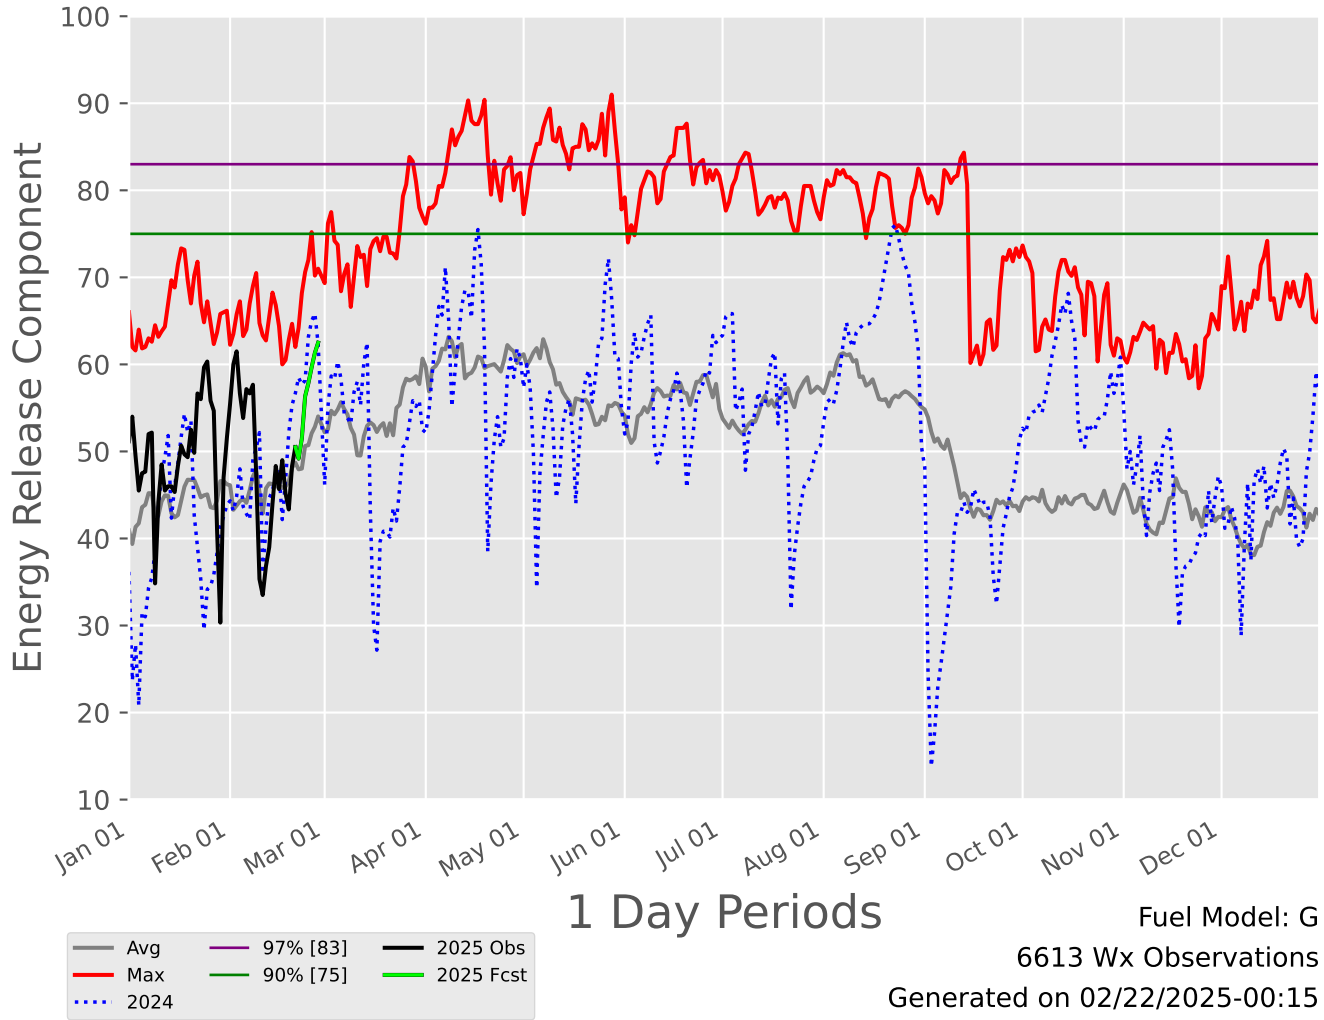

SOUTHEAST TEXAS Predictive Service Area

2007-2025

1 Day Periods

Fuel Model: G

6612 Wx Observations

Generated on 02/22/2025-00:15

SOUTHERN PLAINS Predictive Service Area

2007-2025