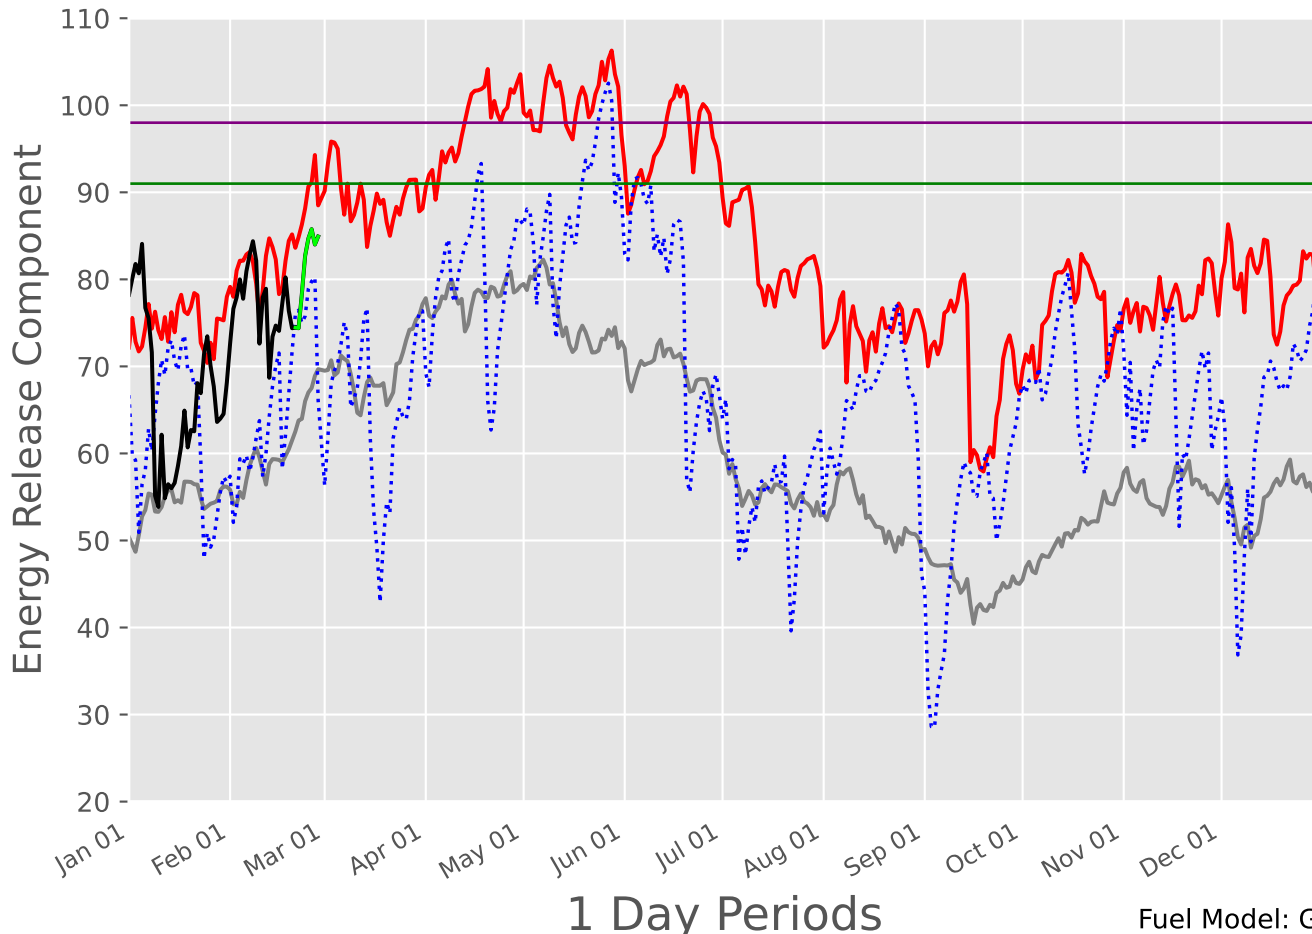

TRANS PECOS Predictive Service Area 2007-2025

1 Day Periods

Fuel Model: G

6614 Wx Observations

Generated on 02/22/2025-00:15