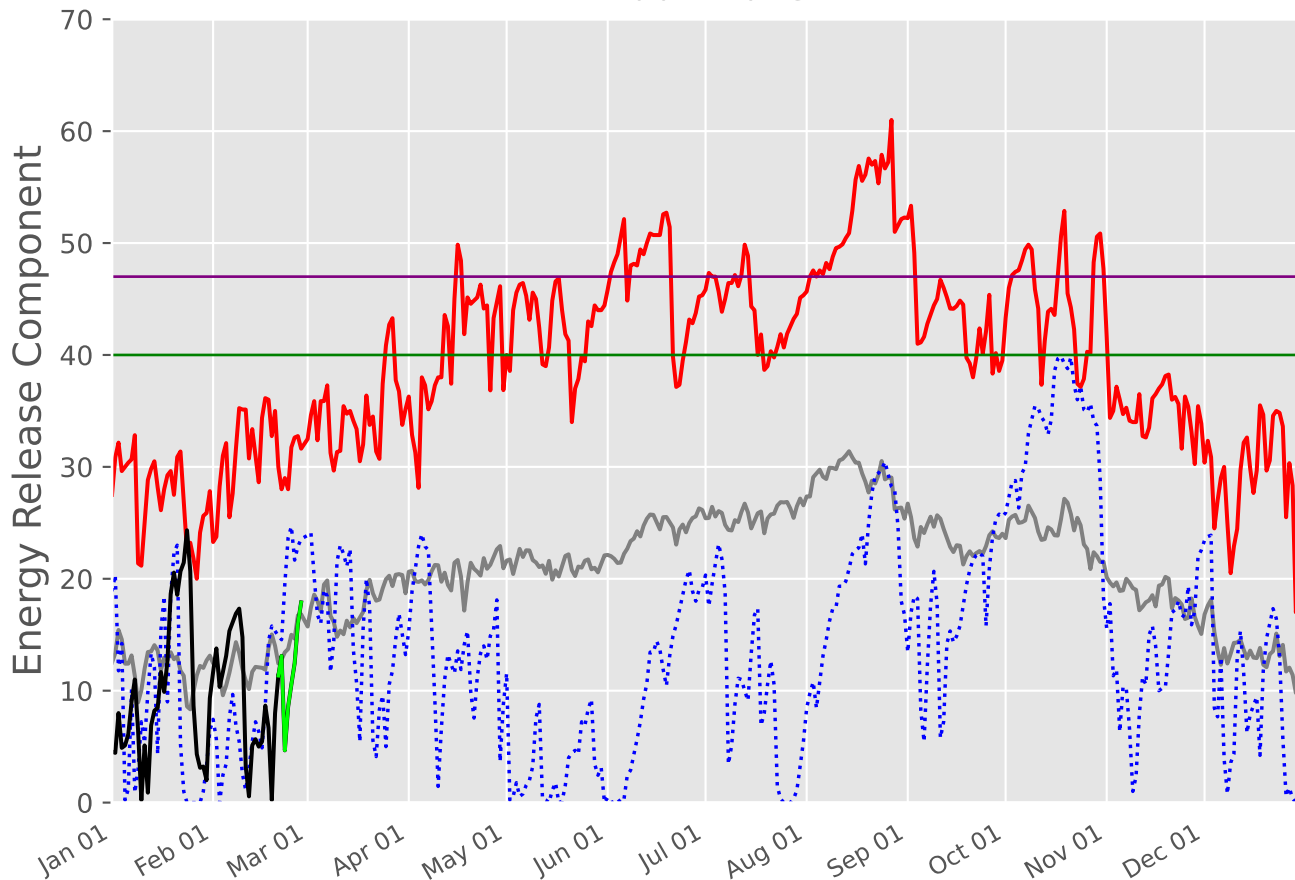

1 Day Periods

Fuel Model: G

6614 Wx Observations

Generated on 02/22/2025-00:15

NORTHEAST TEXAS Predictive Service Area

2007-2025

1 Day Periods

Fuel Model: G

6614 Wx Observations

Generated on 02/22/2025-00:15

ROLLING PLAINS Predictive Service Area 2007-2025

SOUTH TEXAS Predictive Service Area 2007-2025

1 Day Periods

Fuel Model: G

6614 Wx Observations

Generated on 02/22/2025-00:15

SOUTHEAST TEXAS Predictive Service Area

2007-2025

1 Day Periods

Fuel Model: G

6612 Wx Observations

Generated on 02/22/2025-00:15

SOUTHERN PLAINS Predictive Service Area

2007-2025