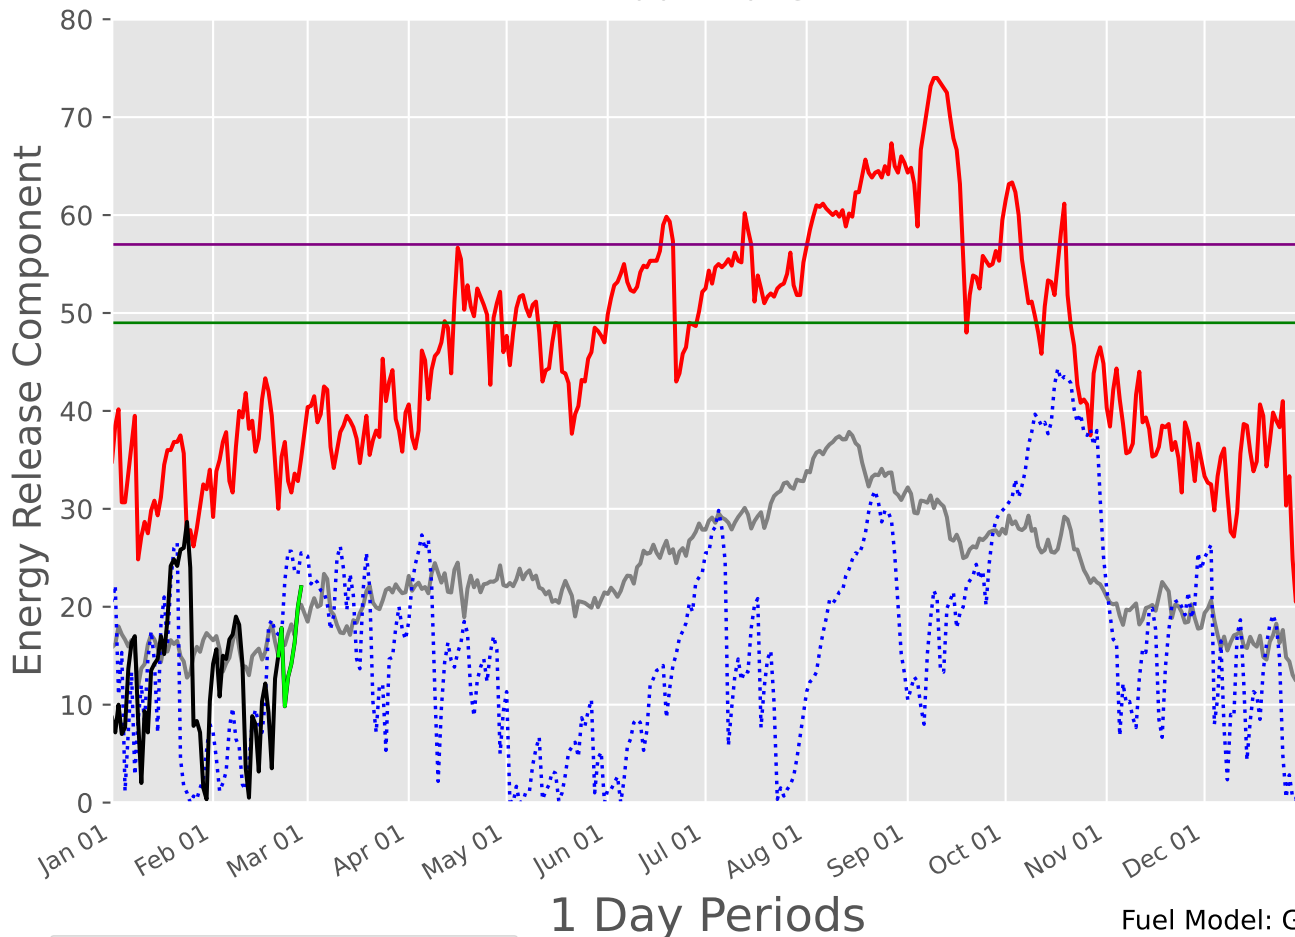

6612 Wx Observations

Generated on 02/22/2025-00:15

WESTERN HILL COUNTRY Predictive Service Area 2007-2025

WESTERN PINEYWOODS Predictive Service Area 2007-2025

1 Day Periods

Fuel Model: G

6612 Wx Observations