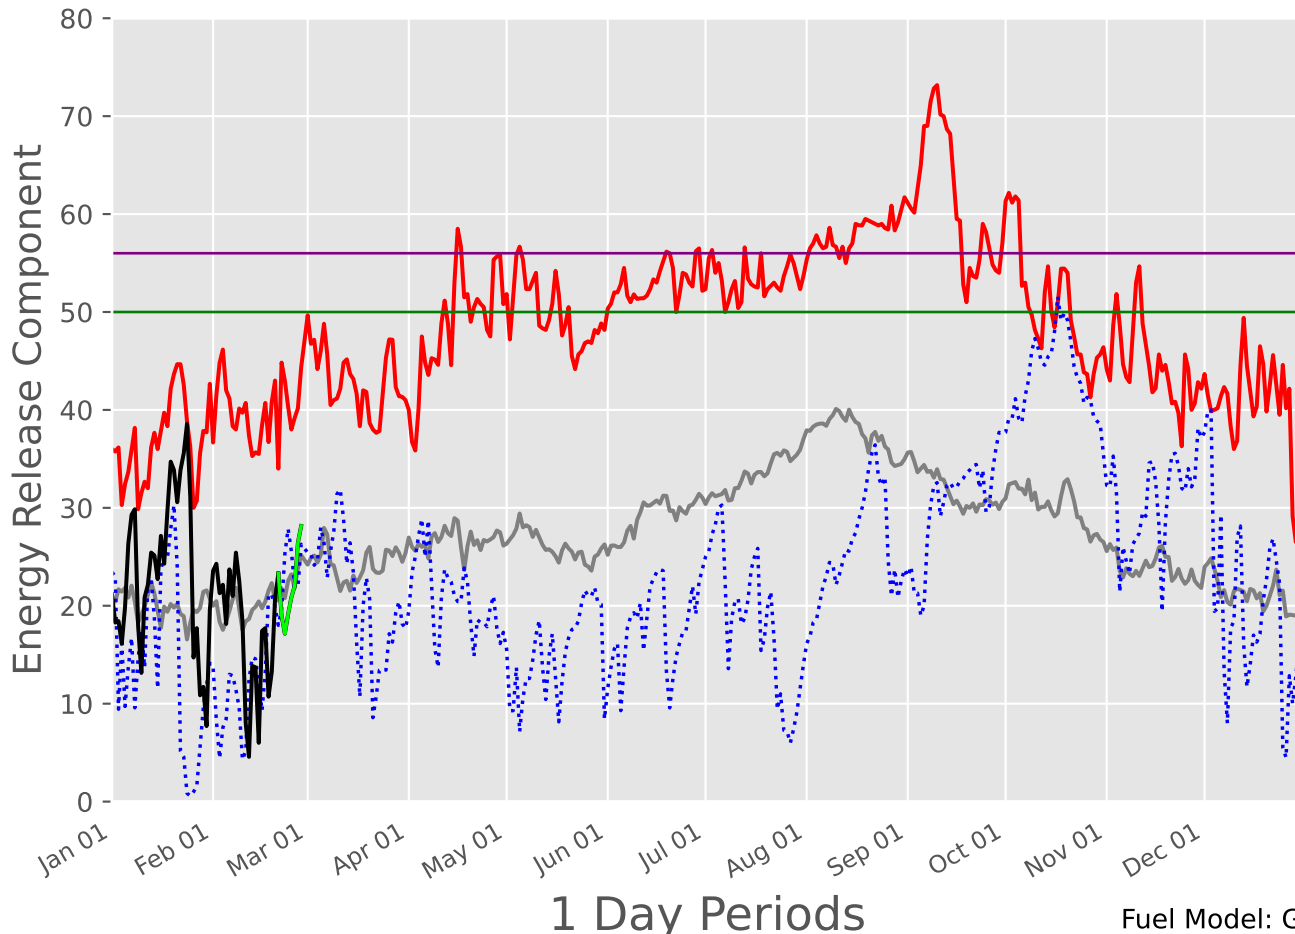

CAPROCK Predictive Service Area 2007-2025

1 Day Periods

Fuel Model: G

6614 Wx Observations

Generated on 02/22/2025-00:15

CENTRAL TEXAS Predictive Service Area

2007-2025

1 Day Periods

Fuel Model: G

6614 Wx Observations

Generated on 02/22/2025-00:15

CROSS TIMBERS Predictive Service Area 2007-2025

1 Day Periods

Fuel Model: G

6614 Wx Observations

Generated on 02/22/2025-00:15

EASTERN HILL COUNTRY Predictive Service Area 2007-2025

1 Day Periods

Fuel Model: G

6614 Wx Observations

Generated on 02/22/2025-00:15

HIGH PLAINS Predictive Service Area 2007-2025

1 Day Periods

Fuel Model: G

1 Day Periods

Fuel Model: G

6614 Wx Observations

Generated on 02/22/2025-00:15

NORTHEAST TEXAS Predictive Service Area

2007-2025

1 Day Periods

Fuel Model: G