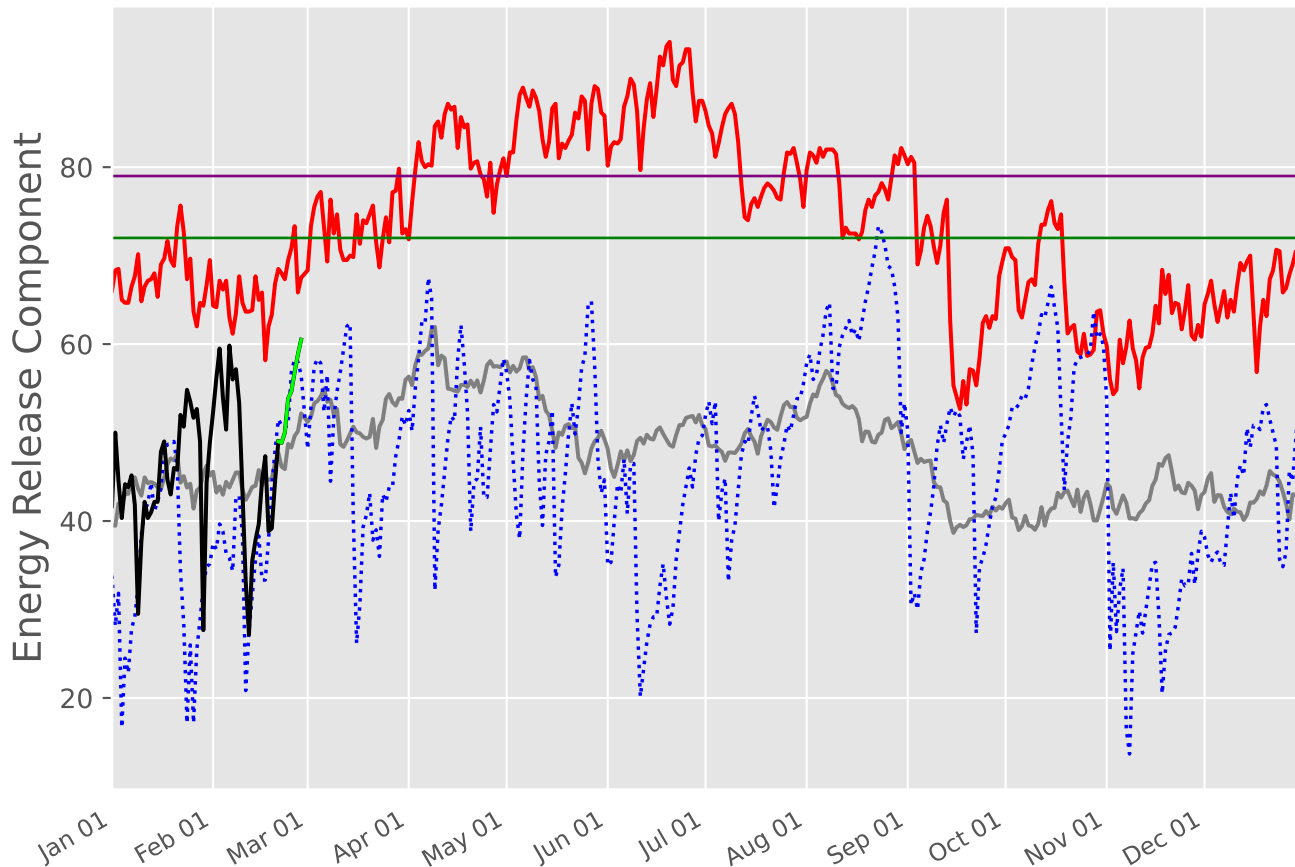

CAPROCK Predictive Service Area 2007-2025

1 Day Periods

Fuel Model: G

6614 Wx Observations

Generated on 02/22/2025-00:15

CENTRAL TEXAS Predictive Service Area

2007-2025

1 Day Periods

Fuel Model: G

6614 Wx Observations

Generated on 02/22/2025-00:15

CROSS TIMBERS Predictive Service Area 2007-2025

1 Day Periods

Fuel Model: G

6614 Wx Observations

Generated on 02/22/2025-00:15

EASTERN HILL COUNTRY Predictive Service Area 2007-2025

1 Day Periods

Fuel Model: G

6614 Wx Observations

Generated on 02/22/2025-00:15

HIGH PLAINS Predictive Service Area 2007-2025

1 Day Periods

Fuel Model: G

1 Day Periods

Fuel Model: G

6614 Wx Observations

Generated on 02/22/2025-00:15

NORTHEAST TEXAS Predictive Service Area

2007-2025

1 Day Periods

Fuel Model: G