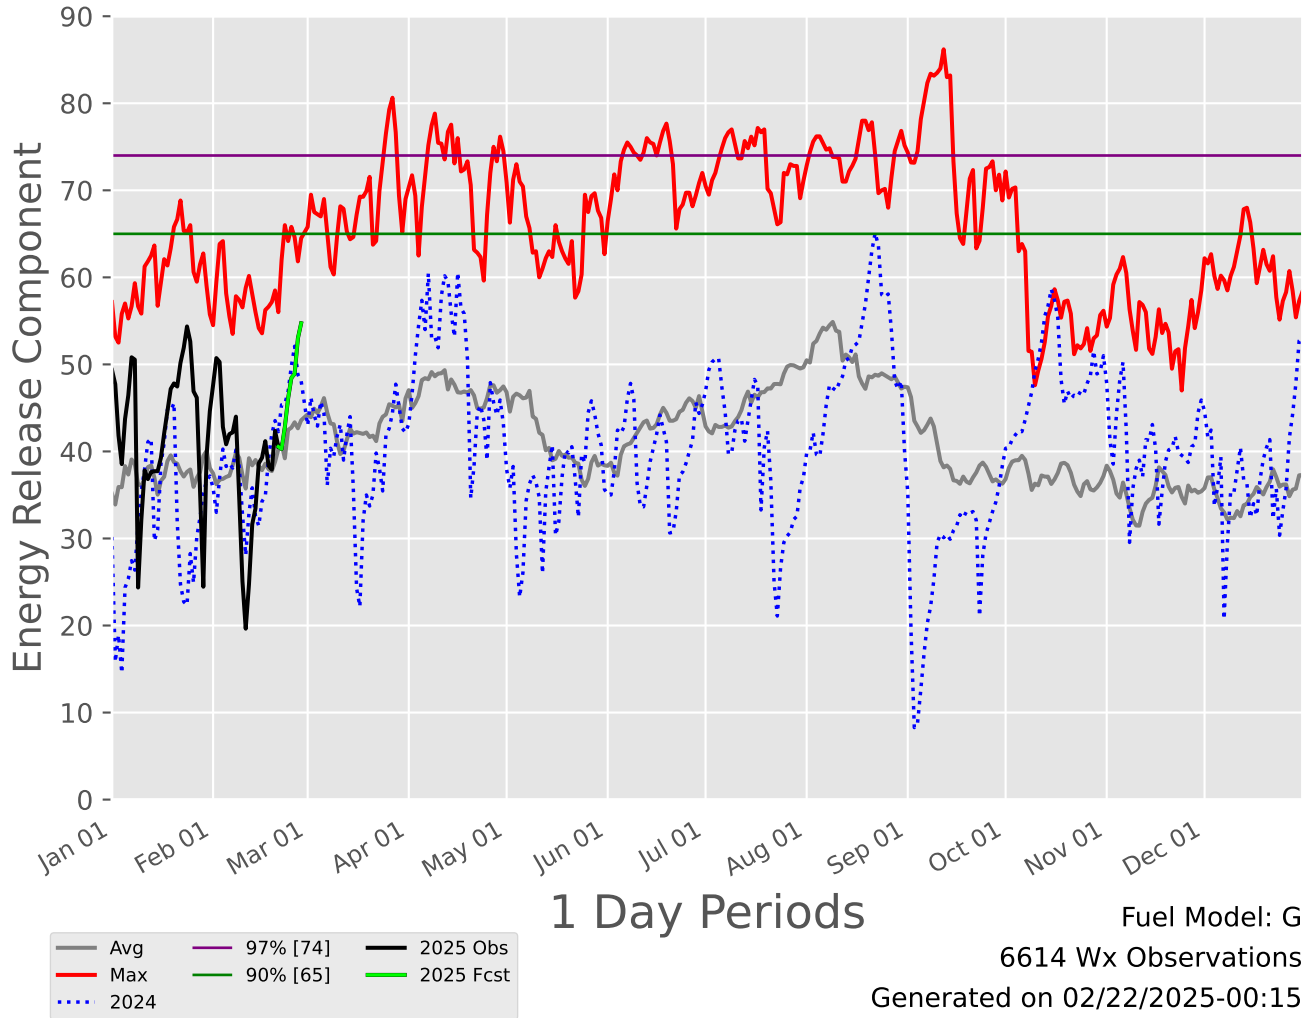

WESTERN HILL COUNTRY Predictive Service Area 2007-2025