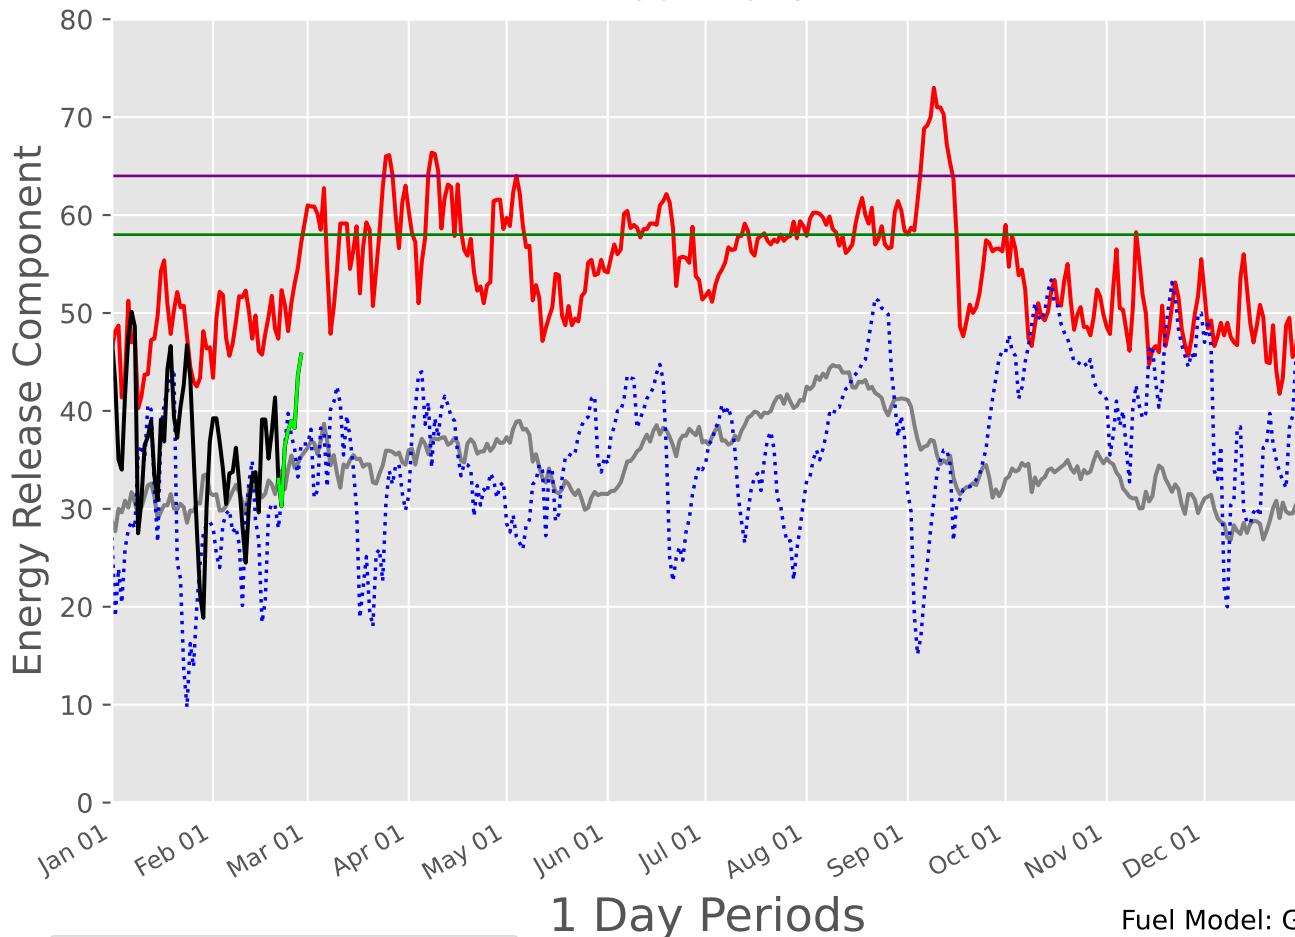

1 Day Periods

Fuel Model: G

6614 Wx Observations

Generated on 02/22/2025-00:15

NORTHEAST TEXAS Predictive Service Area

2007-2025

1 Day Periods

Fuel Model: G

6614 Wx Observations

Generated on 02/22/2025-00:15

ROLLING PLAINS Predictive Service Area 2007-2025

SOUTH TEXAS Predictive Service Area 2007-2025

1 Day Periods

Fuel Model: G

6614 Wx Observations

Generated on 02/22/2025-00:15

SOUTHEAST TEXAS Predictive Service Area

2007-2025

1 Day Periods

Fuel Model: G

6612 Wx Observations

Generated on 02/22/2025-00:15

SOUTHERN PLAINS Predictive Service Area

2007-2025