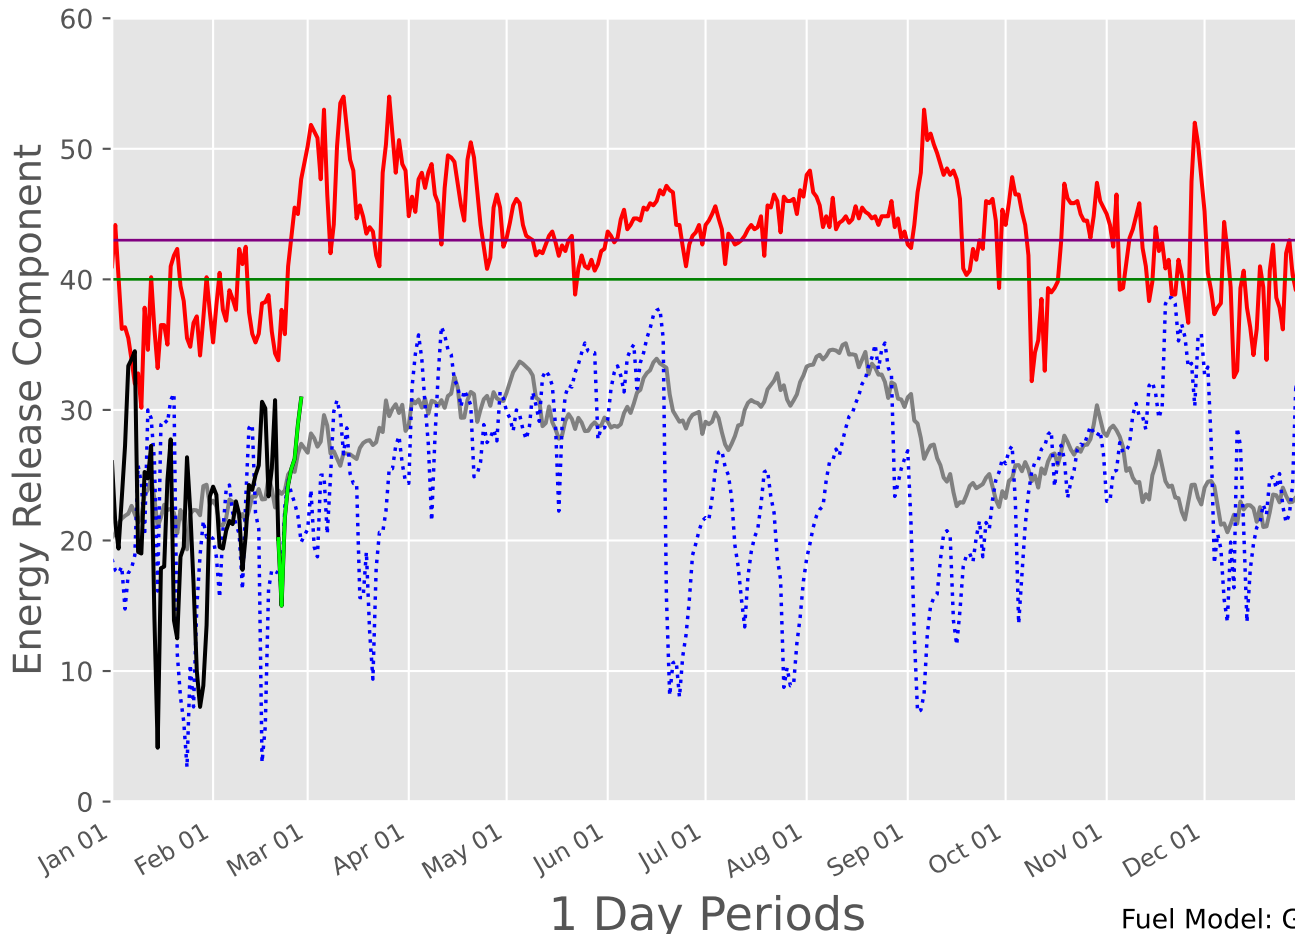

LOWER GULF COAST Predictive Service Area 2007-2025

1 Day Periods

Fuel Model: G

6614 Wx Observations

Generated on 02/22/2025-00:15