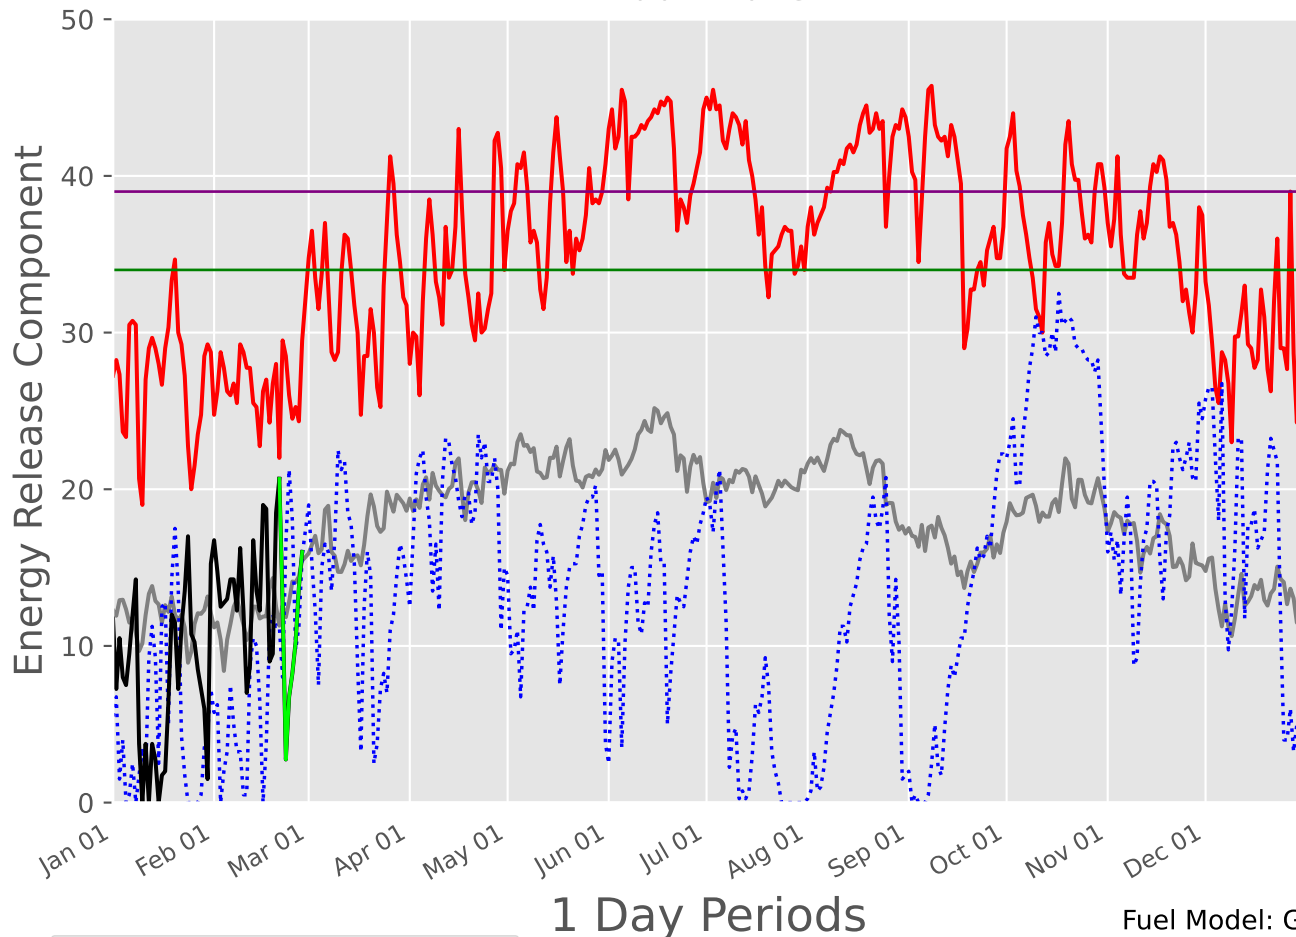

TRANS PECOS Predictive Service Area 2007-2025

1 Day Periods

Fuel Model: G

6614 Wx Observations

Generated on 02/22/2025-00:15

UPPER GULF COAST Predictive Service Area 2007-2025

1 Day Periods

Fuel Model: G