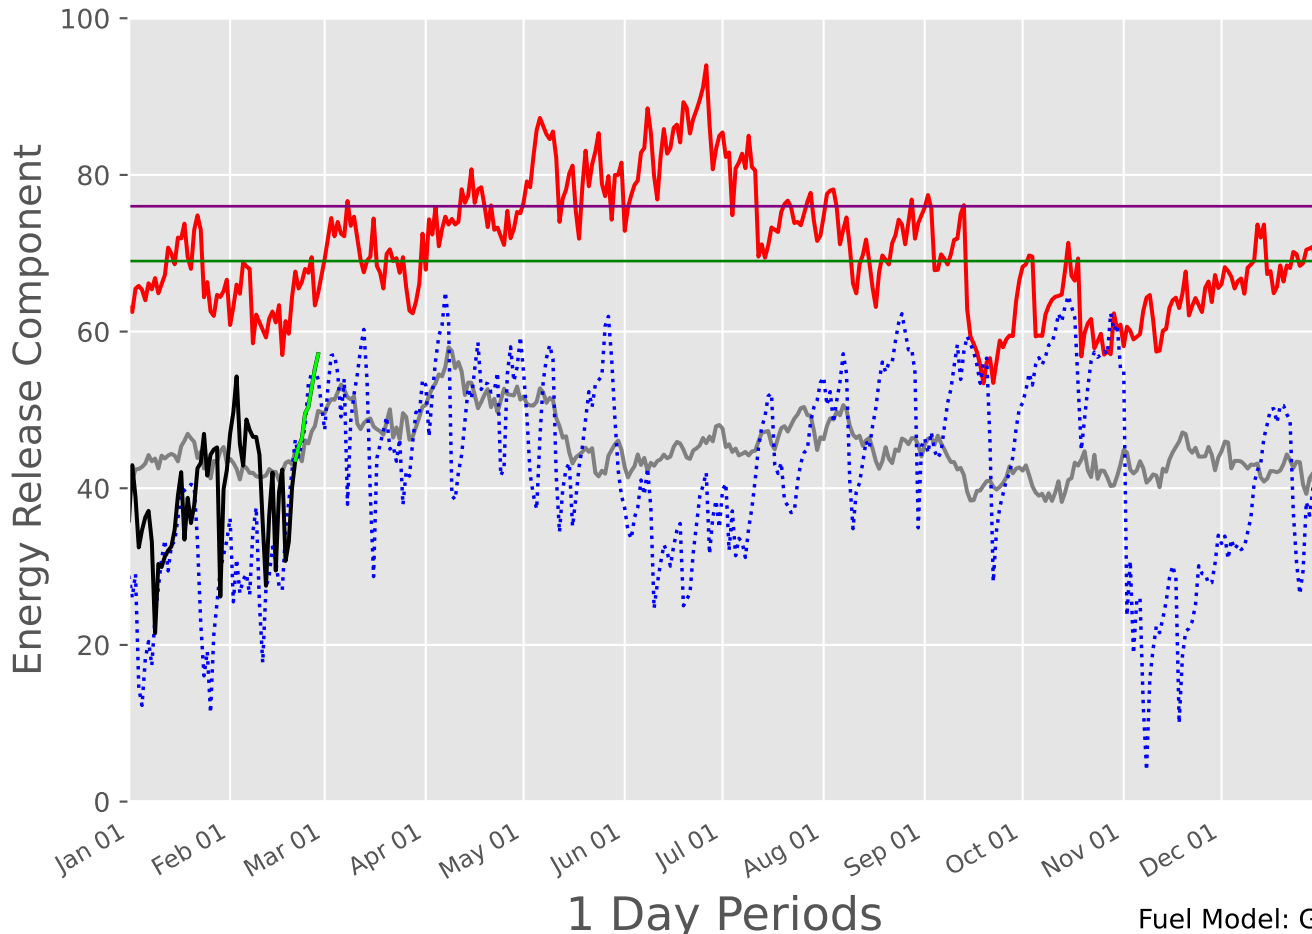

CAPROCK Predictive Service Area 2007-2025

1 Day Periods

Fuel Model: G

6614 Wx Observations

Generated on 02/22/2025-00:15

CENTRAL TEXAS Predictive Service Area

2007-2025

1 Day Periods

Fuel Model: G

6614 Wx Observations

Generated on 02/22/2025-00:15

CROSS TIMBERS Predictive Service Area 2007-2025

1 Day Periods

Fuel Model: G

6614 Wx Observations

Generated on 02/22/2025-00:15

EASTERN HILL COUNTRY Predictive Service Area 2007-2025

1 Day Periods

Fuel Model: G

6614 Wx Observations

Generated on 02/22/2025-00:15

HIGH PLAINS Predictive Service Area 2007-2025

1 Day Periods

Fuel Model: G

1 Day Periods

Fuel Model: G

6614 Wx Observations

Generated on 02/22/2025-00:15

NORTHEAST TEXAS Predictive Service Area

2007-2025

1 Day Periods

Fuel Model: G