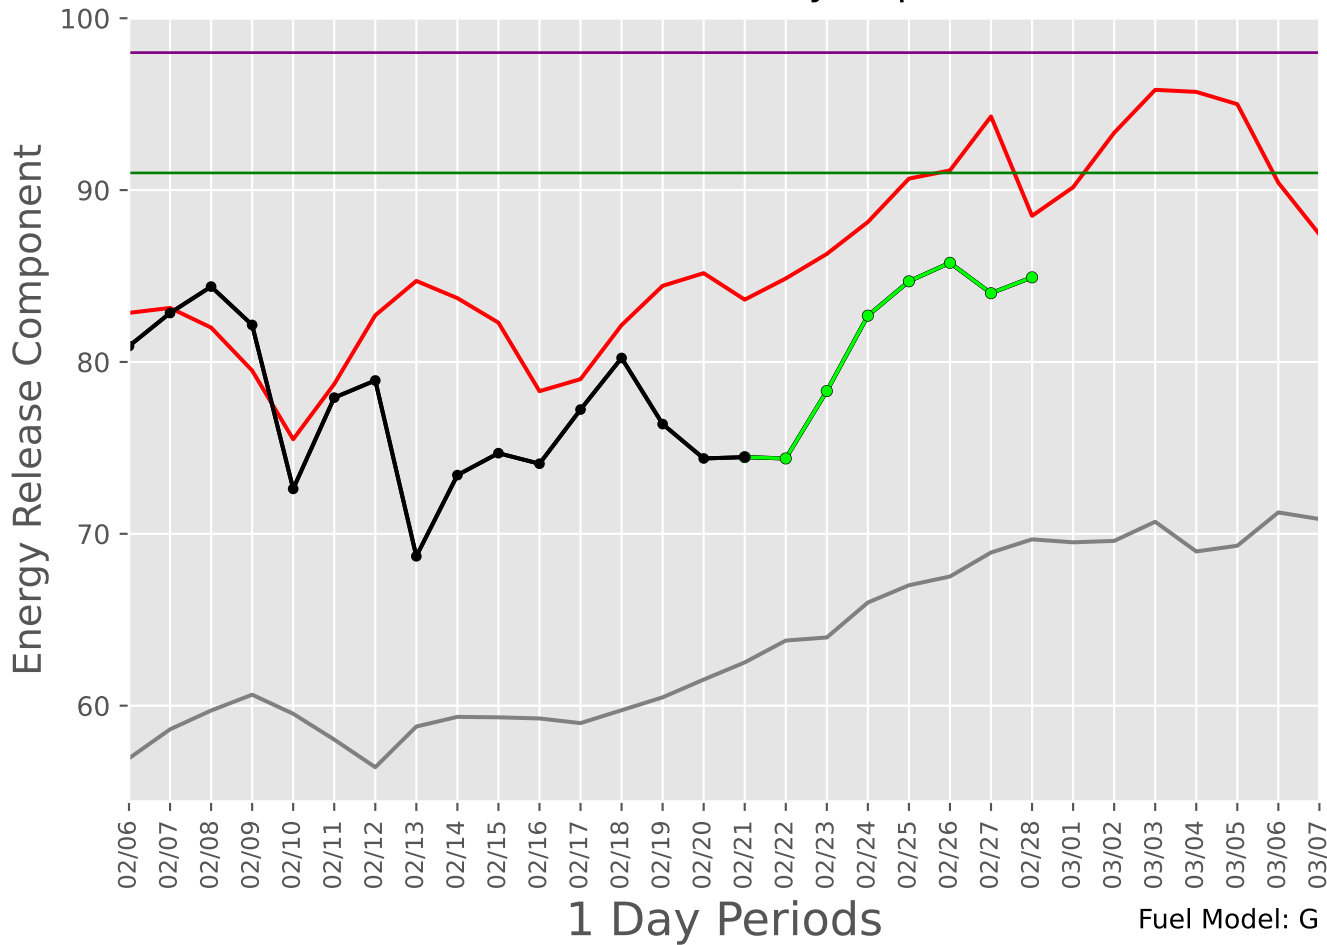

TRANS PECOS Predictive Service Area 2007-2025

1 Day Periods

Fuel Model: G

6614 Wx Observations

Generated on 02/22/2025-00:15

TRANS PECOS Predictive Service Area 2007-2025 - 30 Day Depiction

Fuel Model: G

6614 Wx Observations