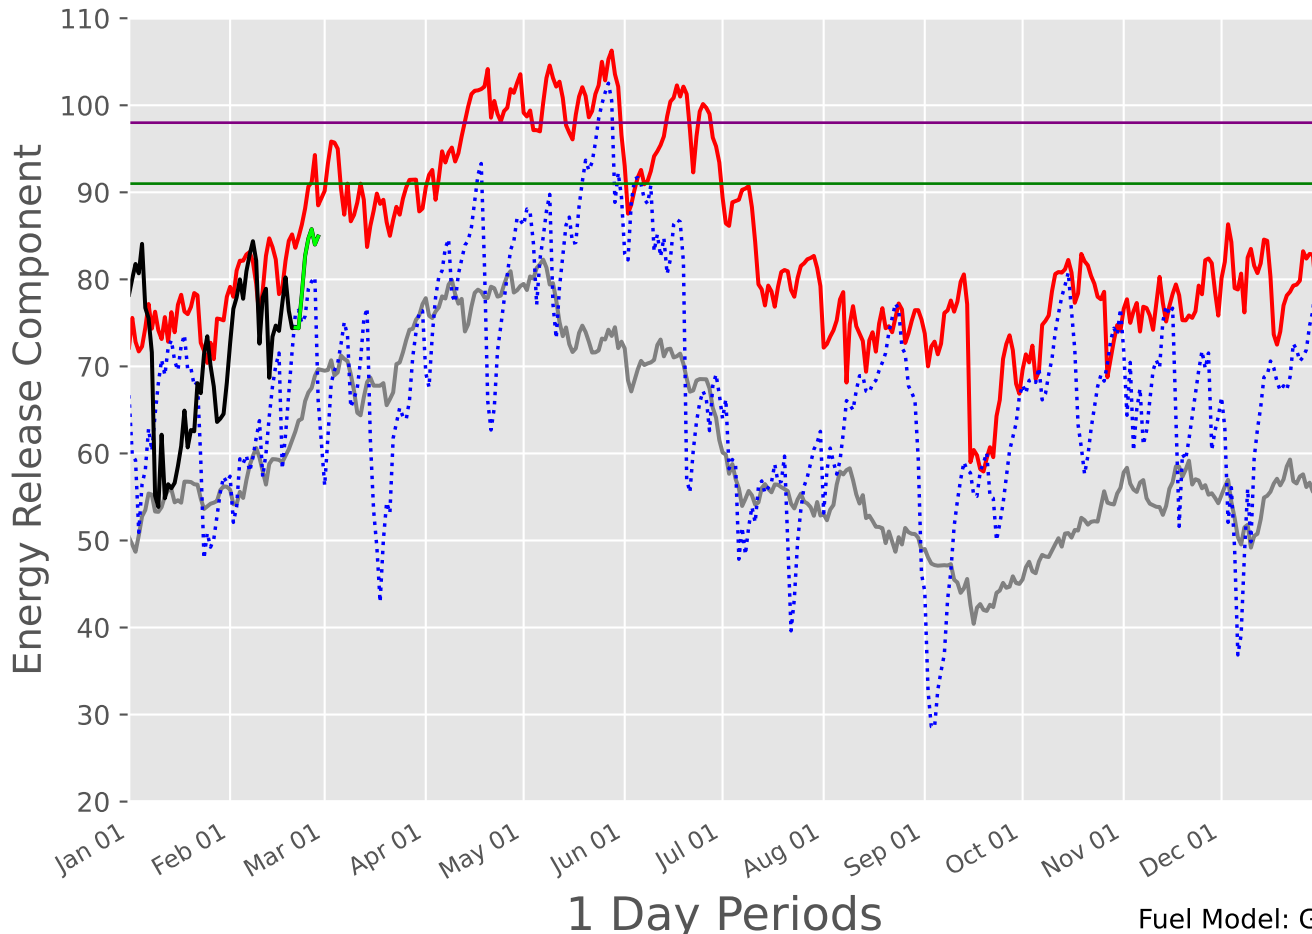

TRANS PECOS Predictive Service Area 2007-2025

1 Day Periods

Fuel Model: G

6614 Wx Observations

Generated on 02/22/2025-00:15

TRANS PECOS Predictive Service Area 2007-2025 - 30 Day Depiction

Fuel Model: G

6614 Wx Observations