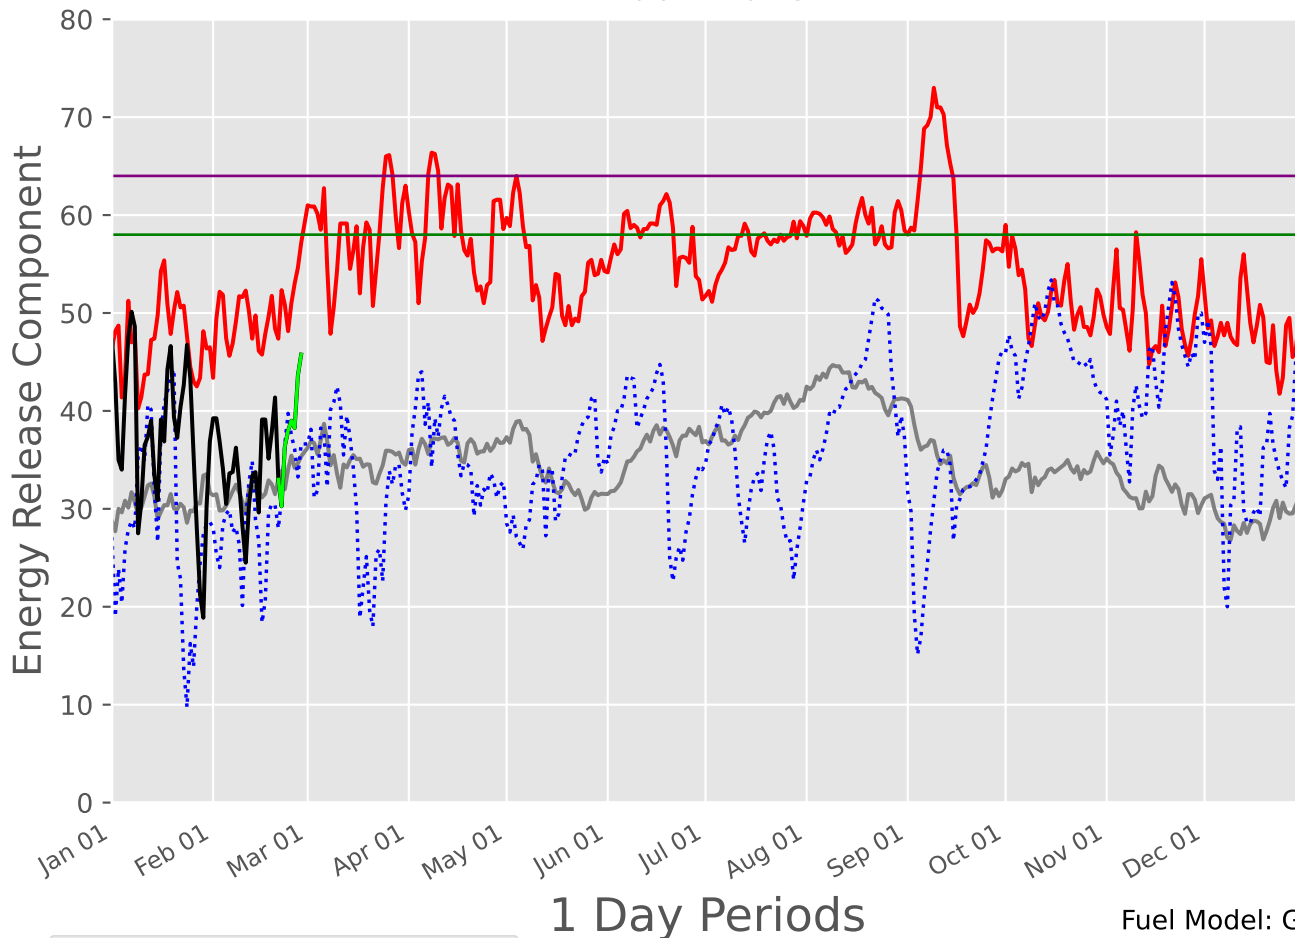

# SOUTH TEXAS Predictive Service Area 2007-2025

1 Day Periods

Fuel Model: G

6614 Wx Observations

Generated on 02/22/2025-00:15

# SOUTH TEXAS Predictive Service Area 2007-2025 - 30 Day Depiction

Fuel Model: G

6614 Wx Observations

Generated on 02/22/2025-00:15