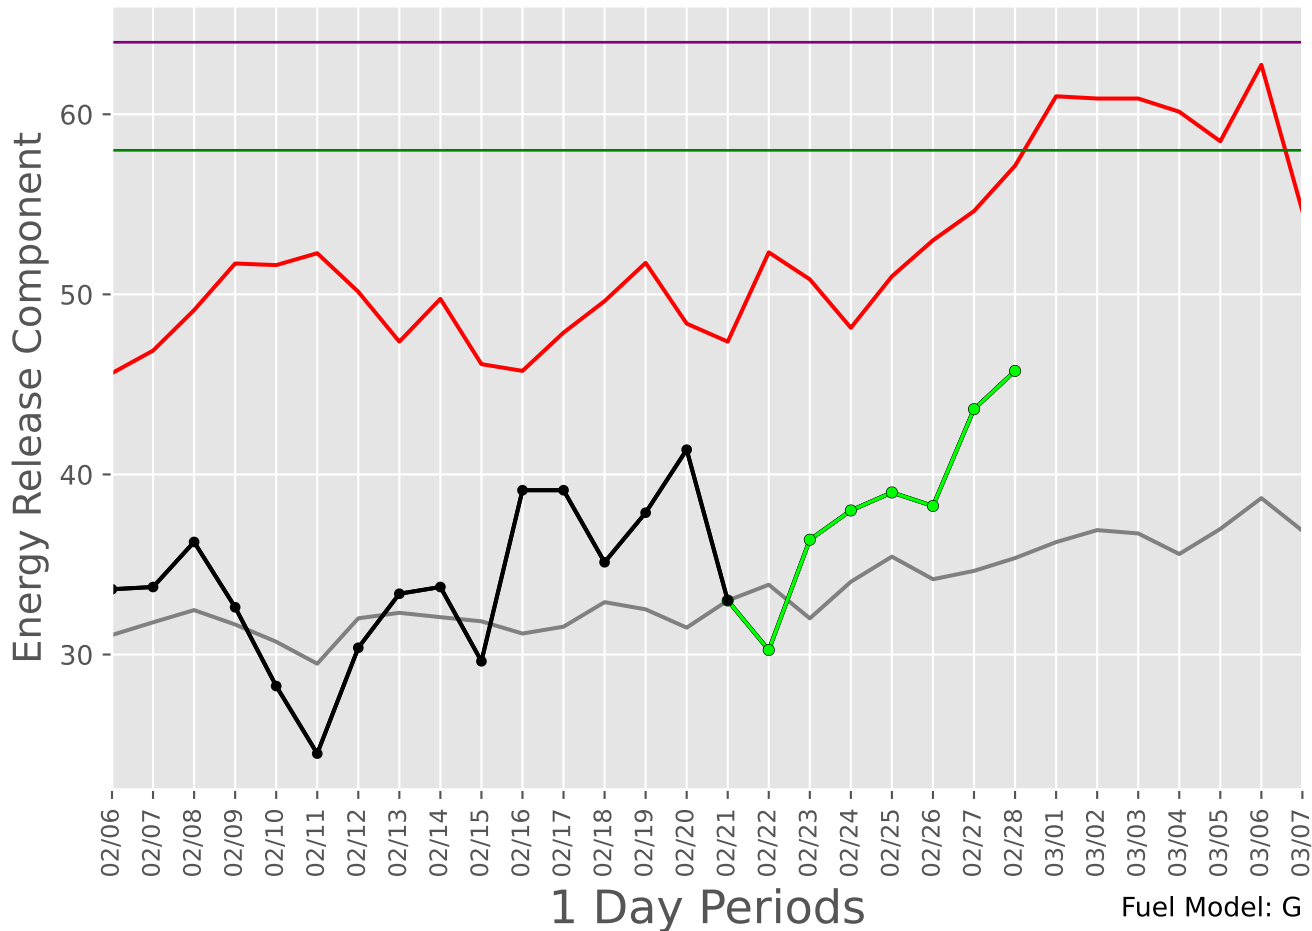

# SOUTH TEXAS Predictive Service Area 2007-2025

1 Day Periods

Fuel Model: G

6614 Wx Observations

Generated on 02/22/2025-00:15

# SOUTH TEXAS Predictive Service Area 2007-2025 - 30 Day Depiction

Fuel Model: G

6614 Wx Observations

Generated on 02/22/2025-00:15