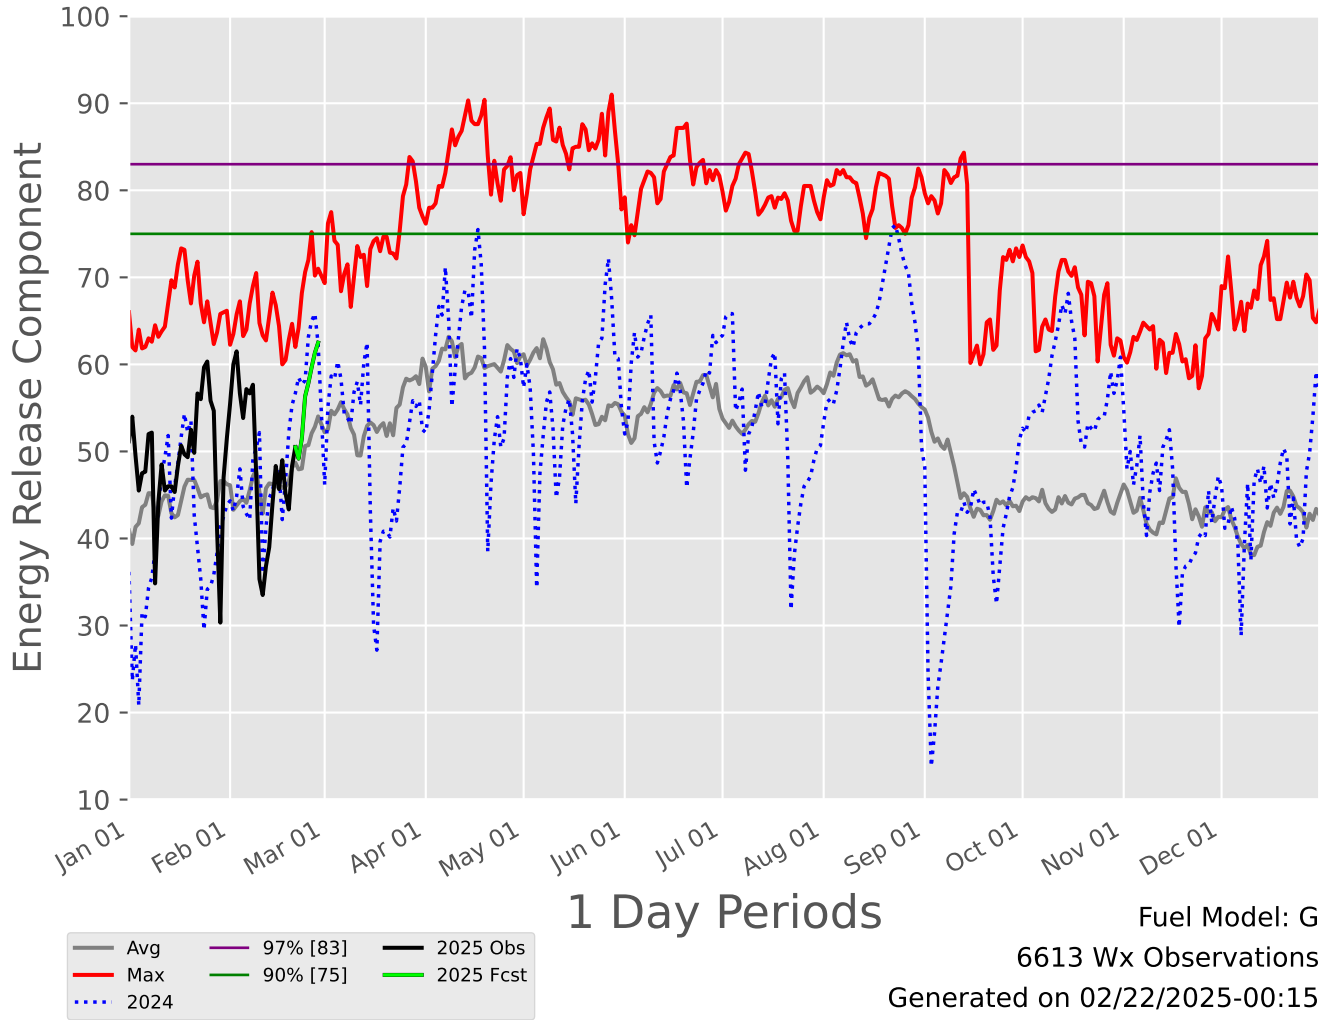

SOUTHERN PLAINS Predictive Service Area

2007-2025

1 Day Periods

Fuel Model: G

6613 Wx Observations

Generated on 02/22/2025-00:15

SOUTHERN PLAINS Predictive Service Area

2007-2025 - 30 Day Depiction

Fuel Model: G

6613 Wx Observations

Generated on 02/22/2025-00:15