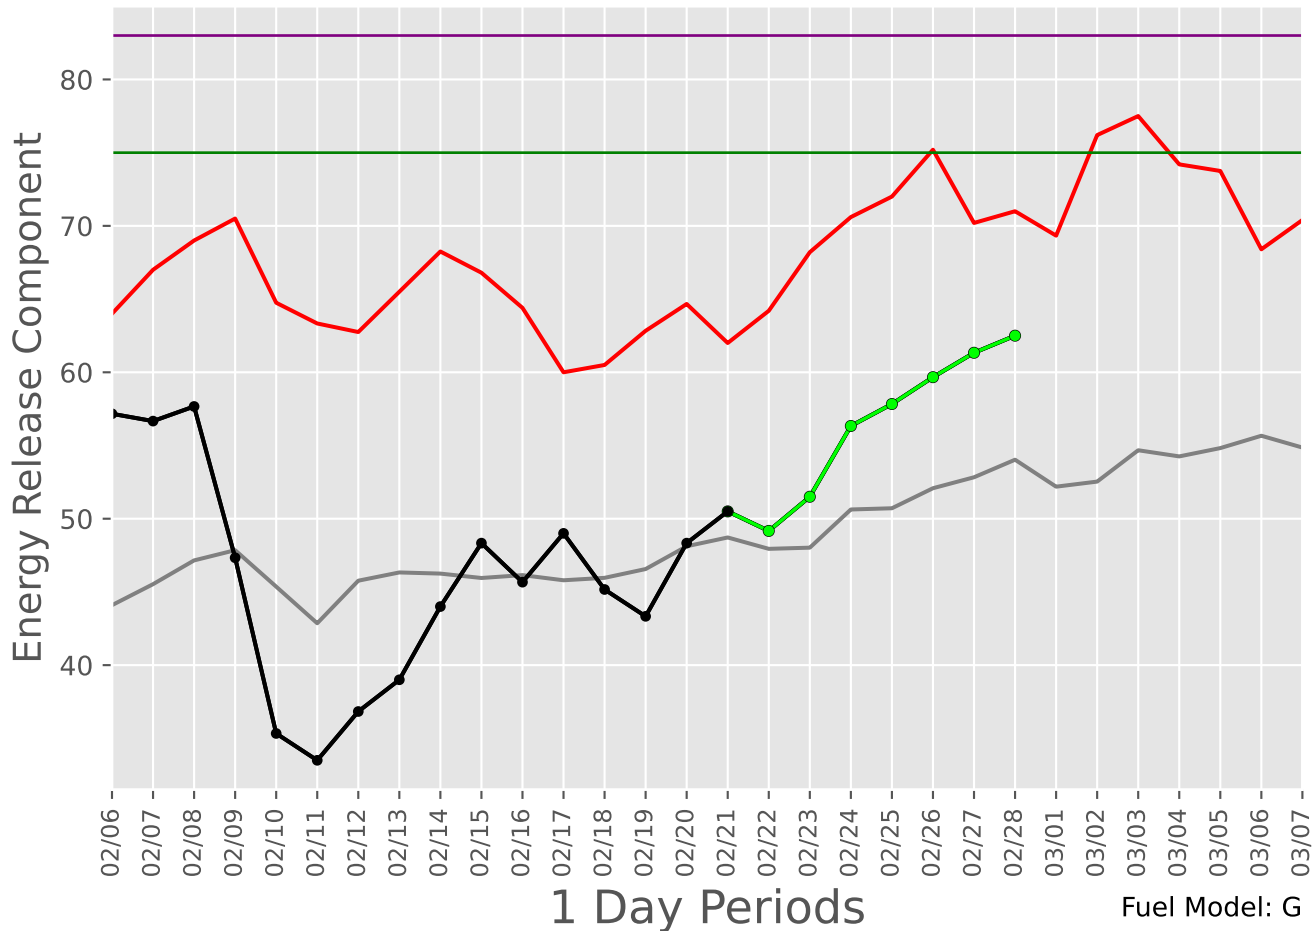

SOUTHERN PLAINS Predictive Service Area

2007-2025

1 Day Periods

Fuel Model: G

6613 Wx Observations

Generated on 02/22/2025-00:15

SOUTHERN PLAINS Predictive Service Area

2007-2025 - 30 Day Depiction

Fuel Model: G

6613 Wx Observations

Generated on 02/22/2025-00:15