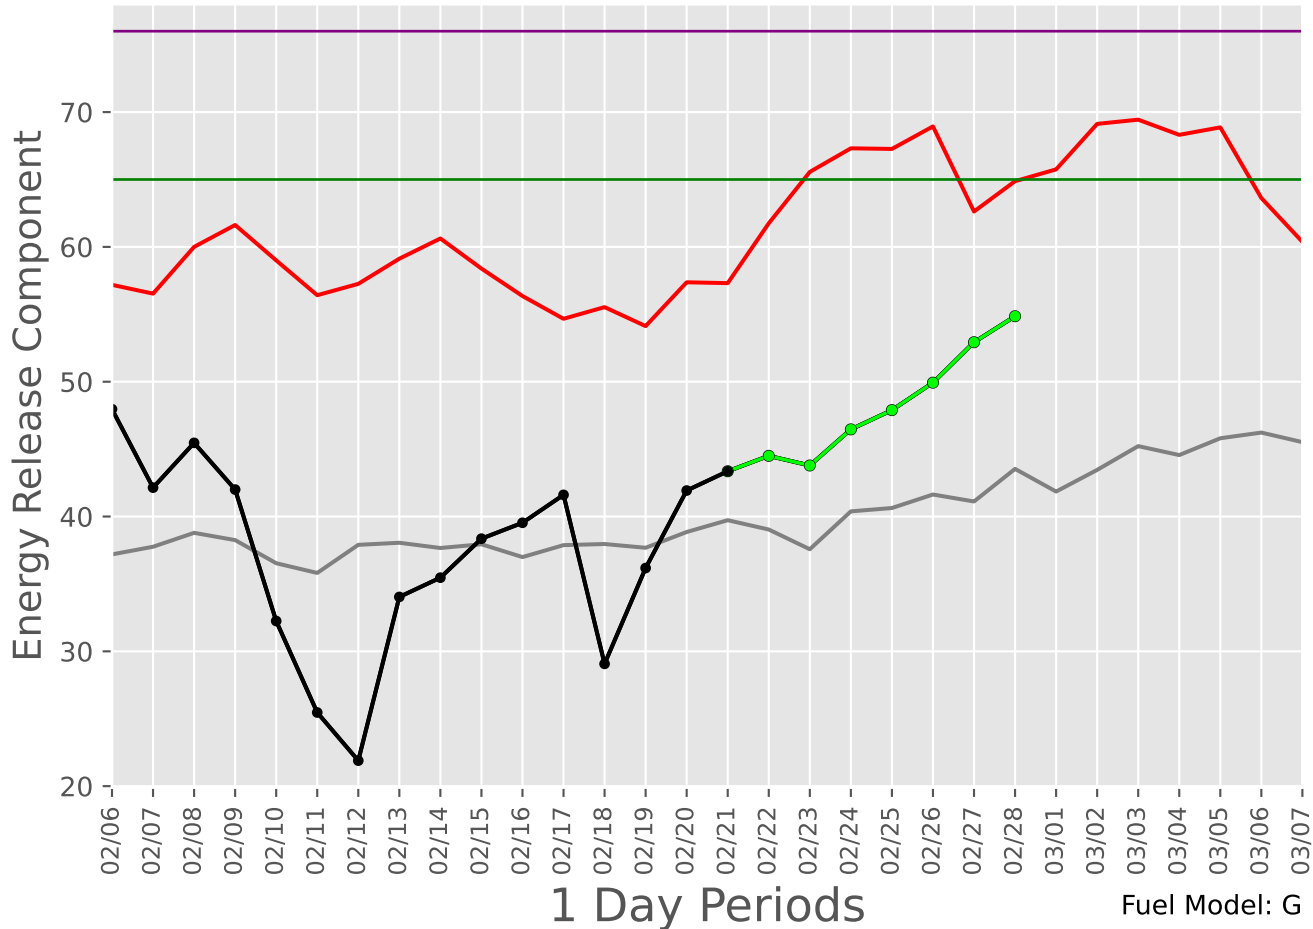

# ROLLING PLAINS Predictive Service Area 2007-2025

1 Day Periods

Fuel Model: G

6614 Wx Observations

Generated on 02/22/2025-00:15

# ROLLING PLAINS Predictive Service Area

## 2007-2025 - 30 Day Depiction

Fuel Model: G

6614 Wx Observations

Generated on 02/22/2025-00:15