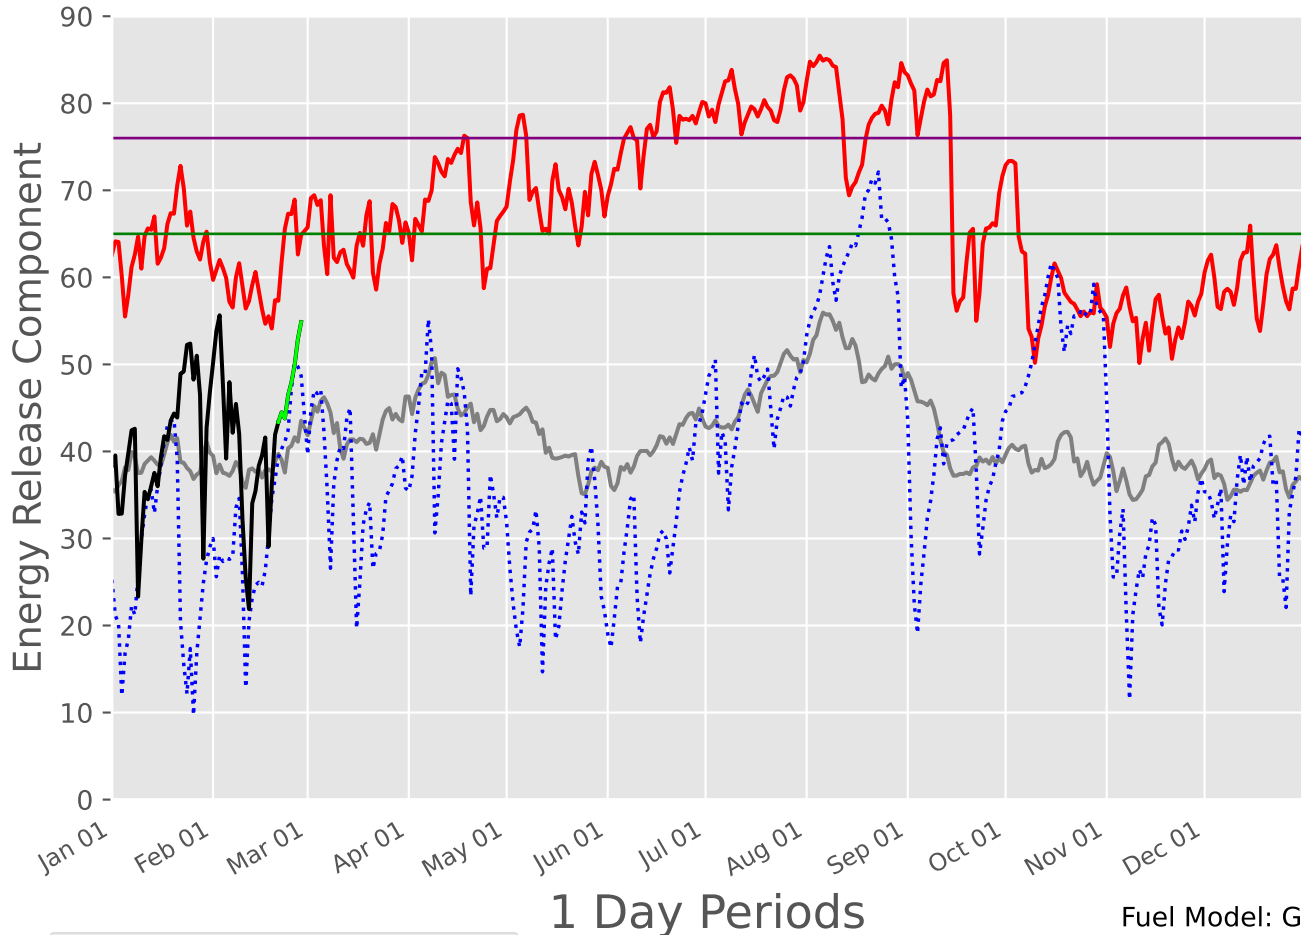

# ROLLING PLAINS Predictive Service Area 2007-2025

1 Day Periods

Fuel Model: G

6614 Wx Observations

Generated on 02/22/2025-00:15

# ROLLING PLAINS Predictive Service Area

## 2007-2025 - 30 Day Depiction

Fuel Model: G

6614 Wx Observations

Generated on 02/22/2025-00:15