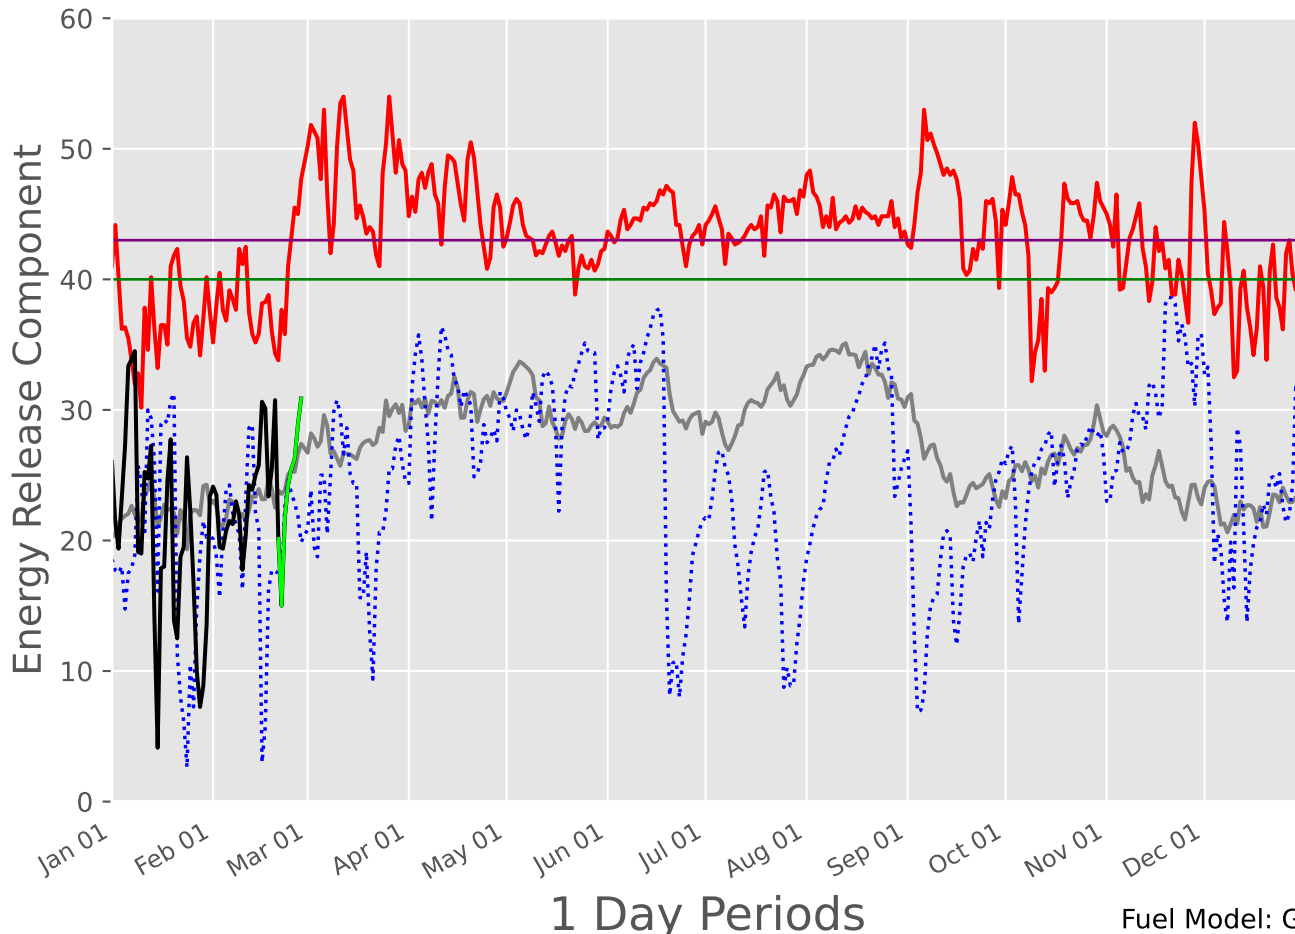

# LOWER GULF COAST Predictive Service Area 2007-2025

1 Day Periods

Fuel Model: G

6614 Wx Observations

Generated on 02/22/2025-00:15

## 2007-2025 - 30 Day Depiction

Fuel Model: G

6614 Wx Observations

Generated on 02/22/2025-00:15