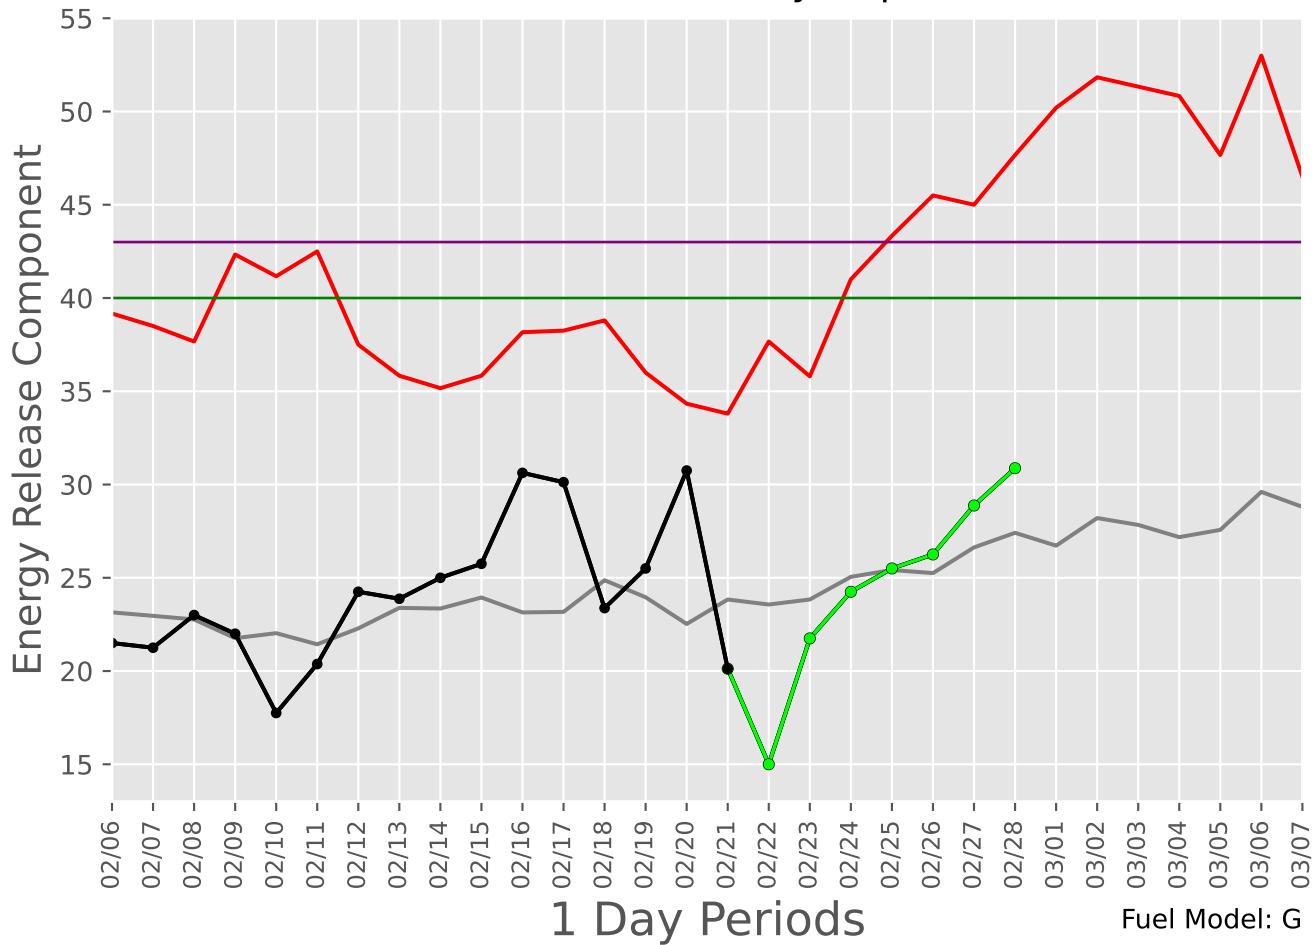

# LOWER GULF COAST Predictive Service Area 2007-2025

1 Day Periods

Fuel Model: G

6614 Wx Observations

Generated on 02/22/2025-00:15

## 2007-2025 - 30 Day Depiction

Fuel Model: G

6614 Wx Observations

Generated on 02/22/2025-00:15