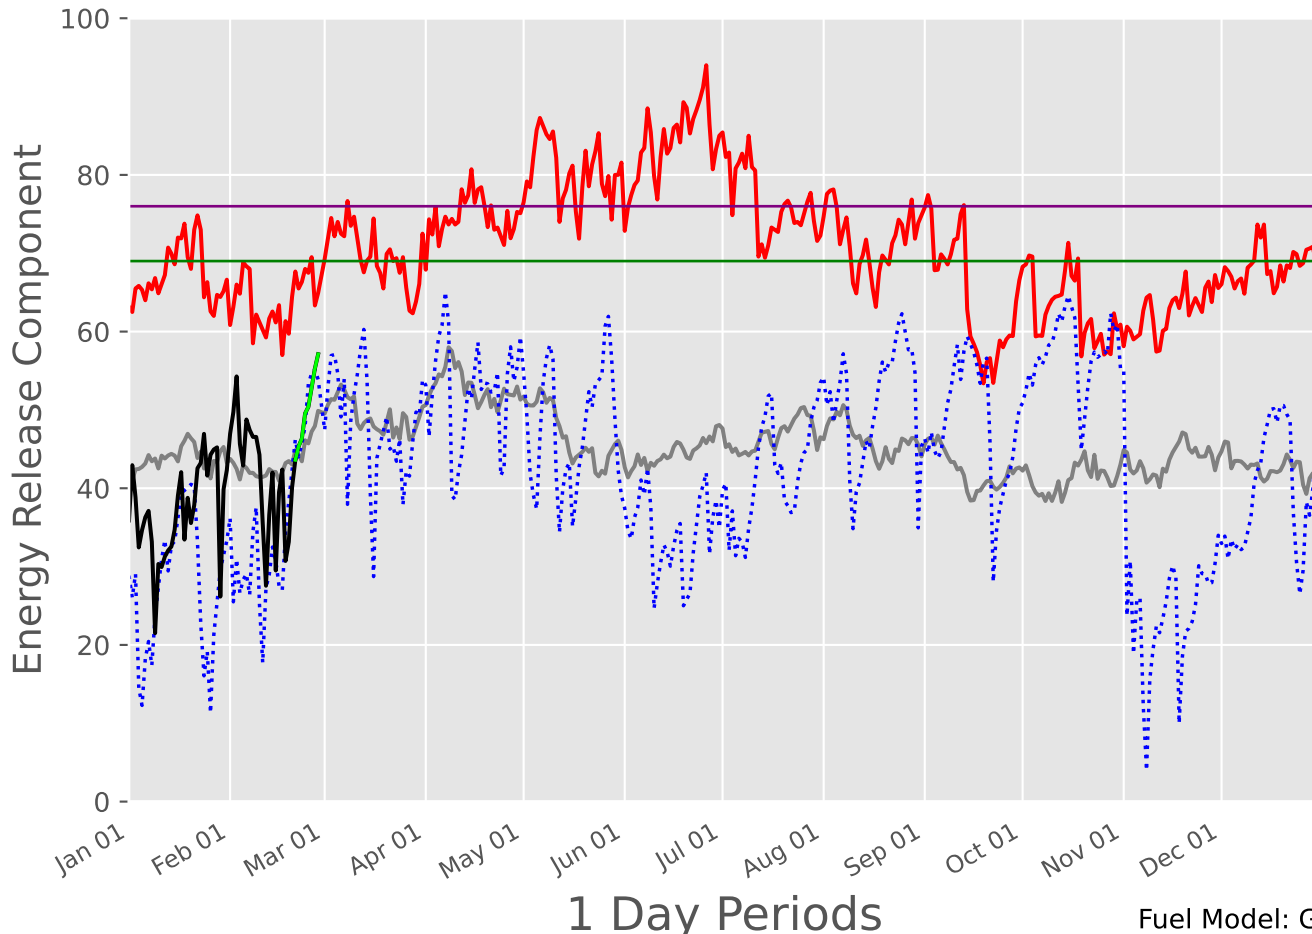

HIGH PLAINS Predictive Service Area 2007-2025

1 Day Periods

Fuel Model: G

6614 Wx Observations

Generated on 02/22/2025-00:15

HIGH PLAINS Predictive Service Area 2007-2025 - 30 Day Depiction

Fuel Model: G

6614 Wx Observations

Generated on 02/22/2025-00:15

— Avg	— 97% [76]	—● Fcst
— Max	— 90% [69]	—● Obs