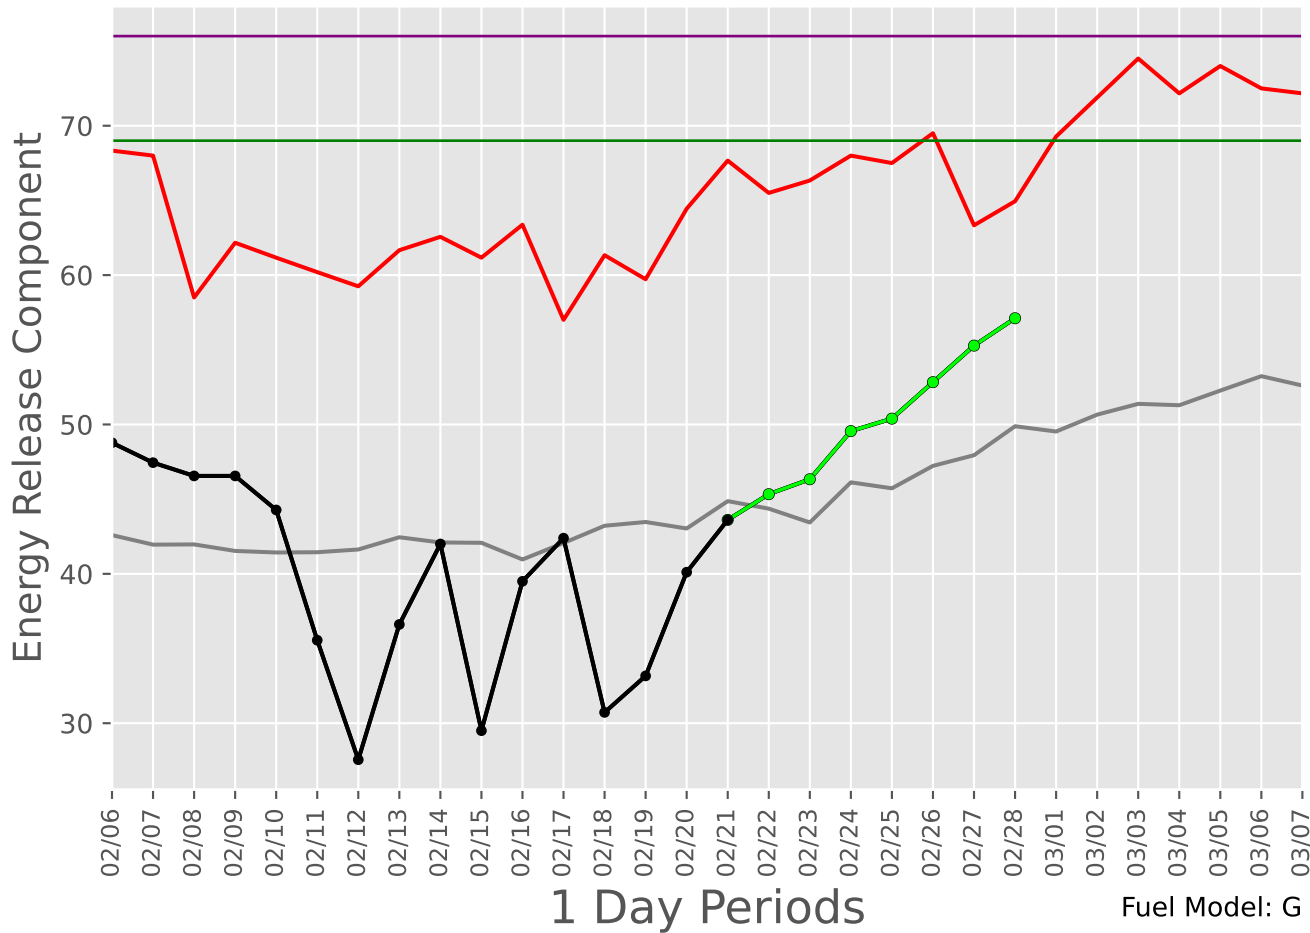

HIGH PLAINS Predictive Service Area 2007-2025

1 Day Periods

Fuel Model: G

6614 Wx Observations

Generated on 02/22/2025-00:15

HIGH PLAINS Predictive Service Area 2007-2025 - 30 Day Depiction

Fuel Model: G

6614 Wx Observations

Generated on 02/22/2025-00:15

— Avg	— 97% [76]	—● Fcst
— Max	— 90% [69]	—● Obs