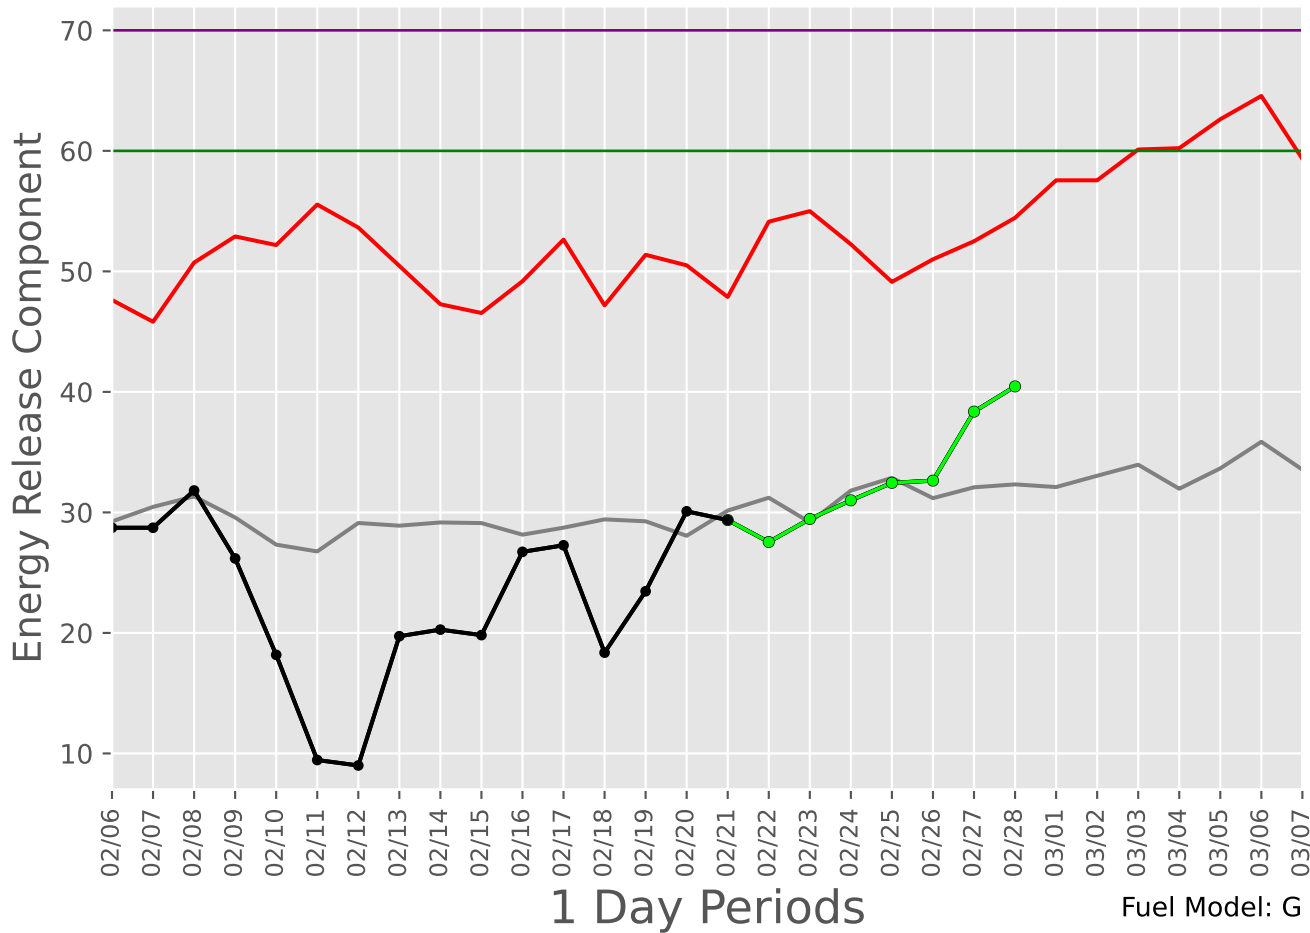

# EASTERN HILL COUNTRY Predictive Service Area 2007-2025

1 Day Periods

Fuel Model: G

6614 Wx Observations

Generated on 02/22/2025-00:15

# EASTERN HILL COUNTRY Predictive Service Area

## 2007-2025 - 30 Day Depiction

Fuel Model: G

6614 Wx Observations

Generated on 02/22/2025-00:15

— Avg	— 97% [70]	—● Fcst
— Max	— 90% [60]	—● Obs