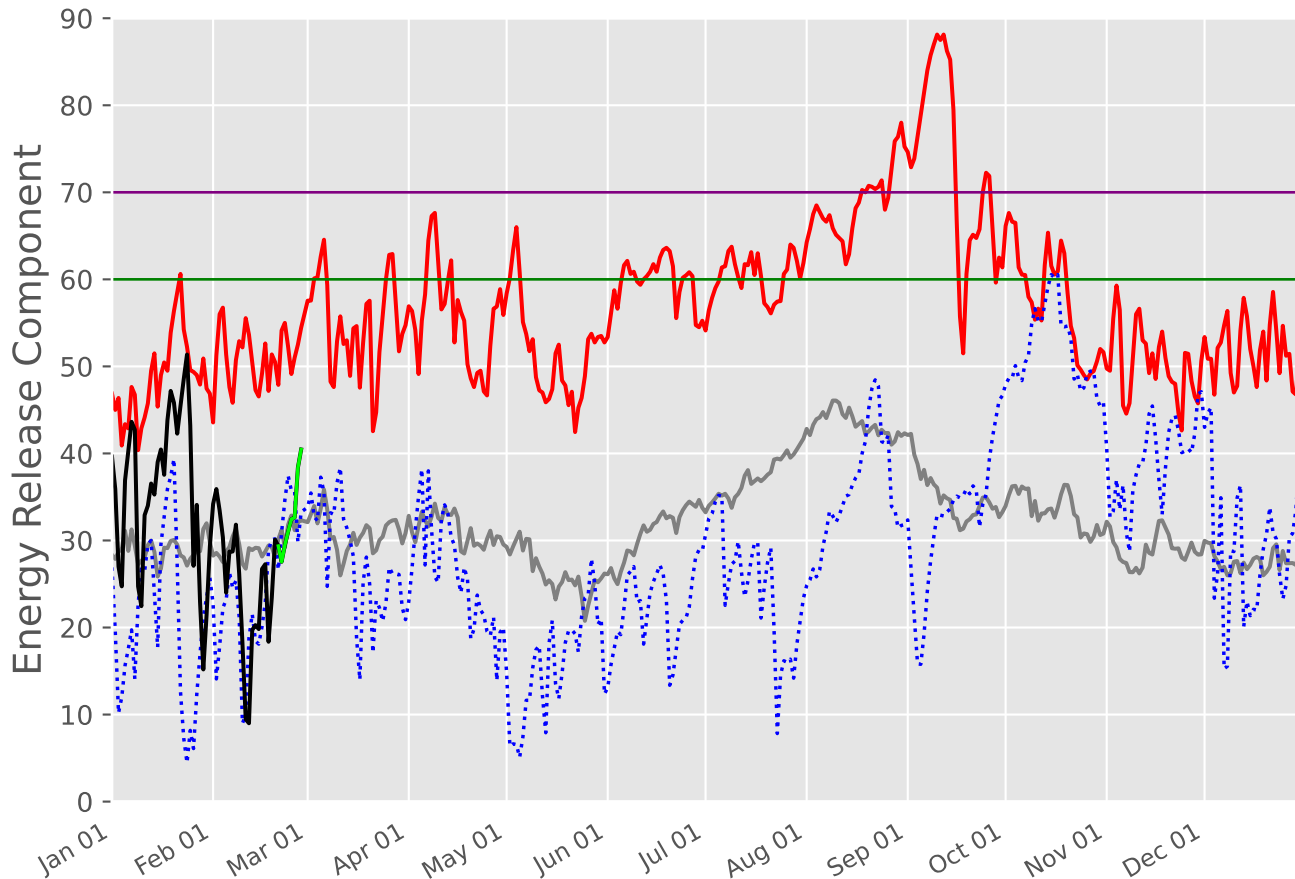

# EASTERN HILL COUNTRY Predictive Service Area 2007-2025

1 Day Periods

Fuel Model: G

6614 Wx Observations

Generated on 02/22/2025-00:15

## 2007-2025 - 30 Day Depiction

Fuel Model: G

6614 Wx Observations

Generated on 02/22/2025-00:15

— Avg	— 97% [70]	—● Fcst
— Max	— 90% [60]	—● Obs