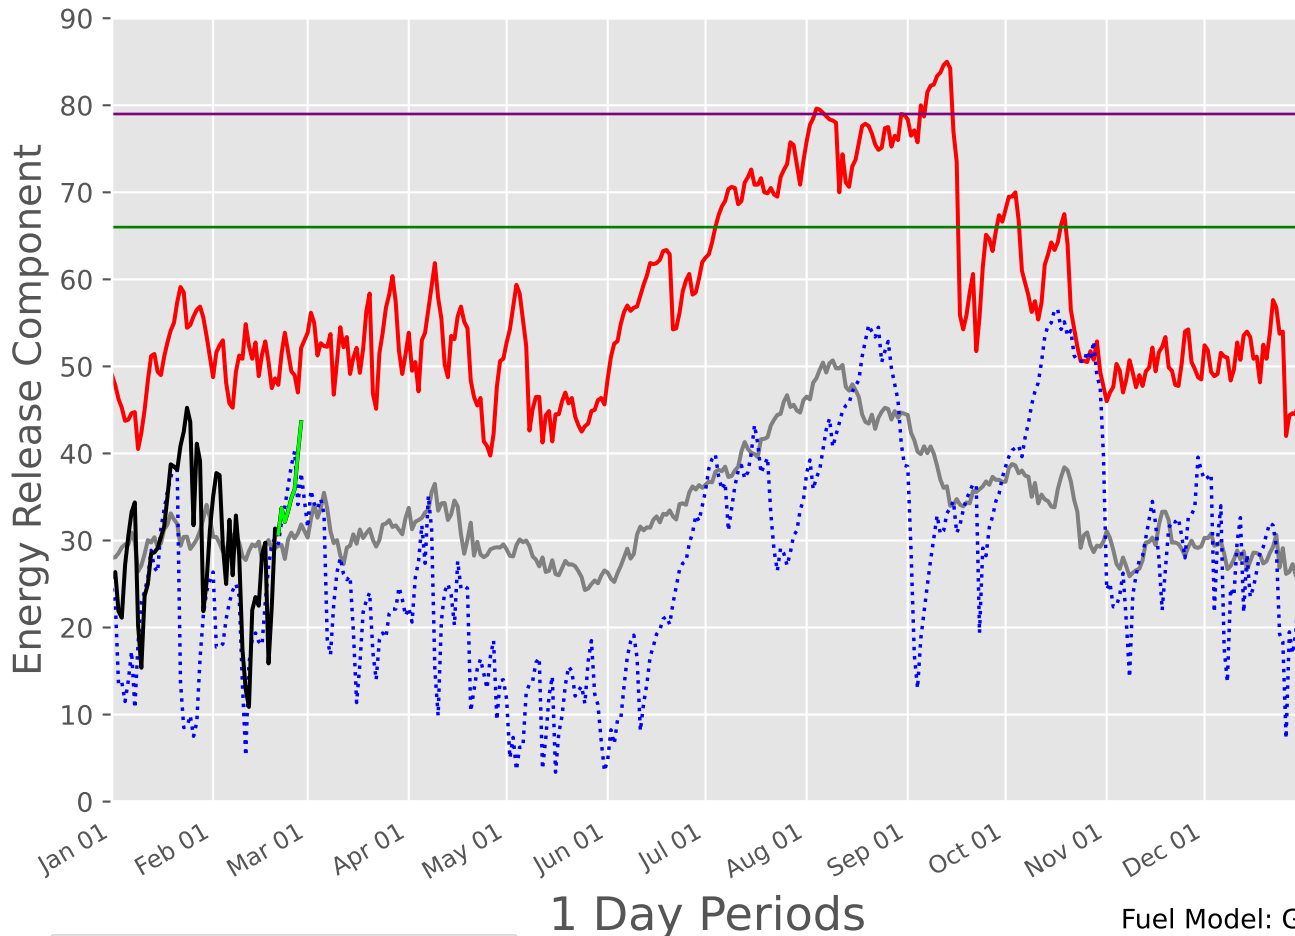

CROSS TIMBERS Predictive Service Area 2007-2025

1 Day Periods

Fuel Model: G

6614 Wx Observations

Generated on 02/22/2025-00:15

CROSS TIMBERS Predictive Service Area

2007-2025 - 30 Day Depiction

Fuel Model: G

6614 Wx Observations

Generated on 02/22/2025-00:15