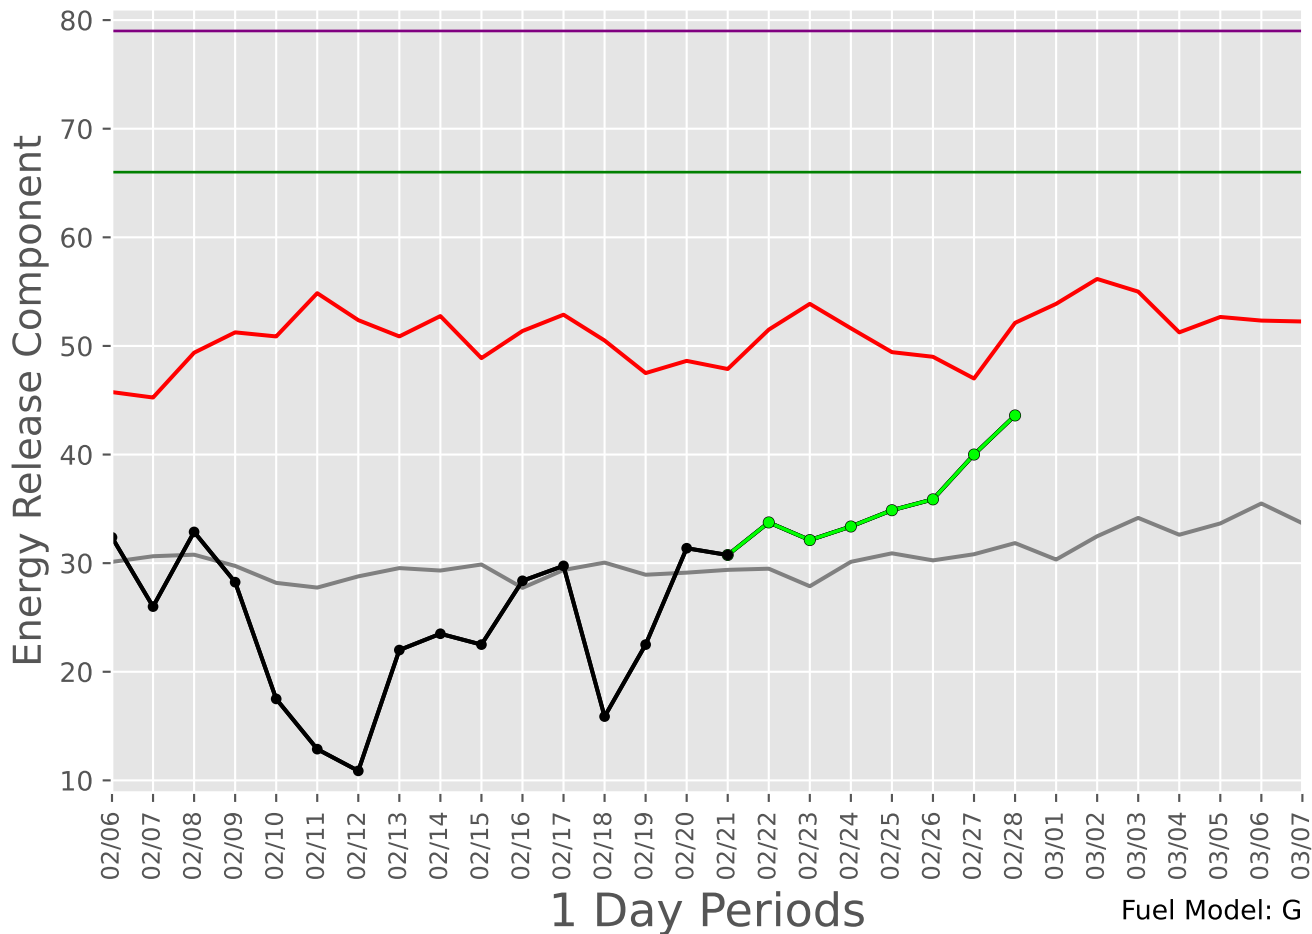

CROSS TIMBERS Predictive Service Area 2007-2025

1 Day Periods

Fuel Model: G

6614 Wx Observations

Generated on 02/22/2025-00:15

CROSS TIMBERS Predictive Service Area

2007-2025 - 30 Day Depiction

Fuel Model: G

6614 Wx Observations

Generated on 02/22/2025-00:15