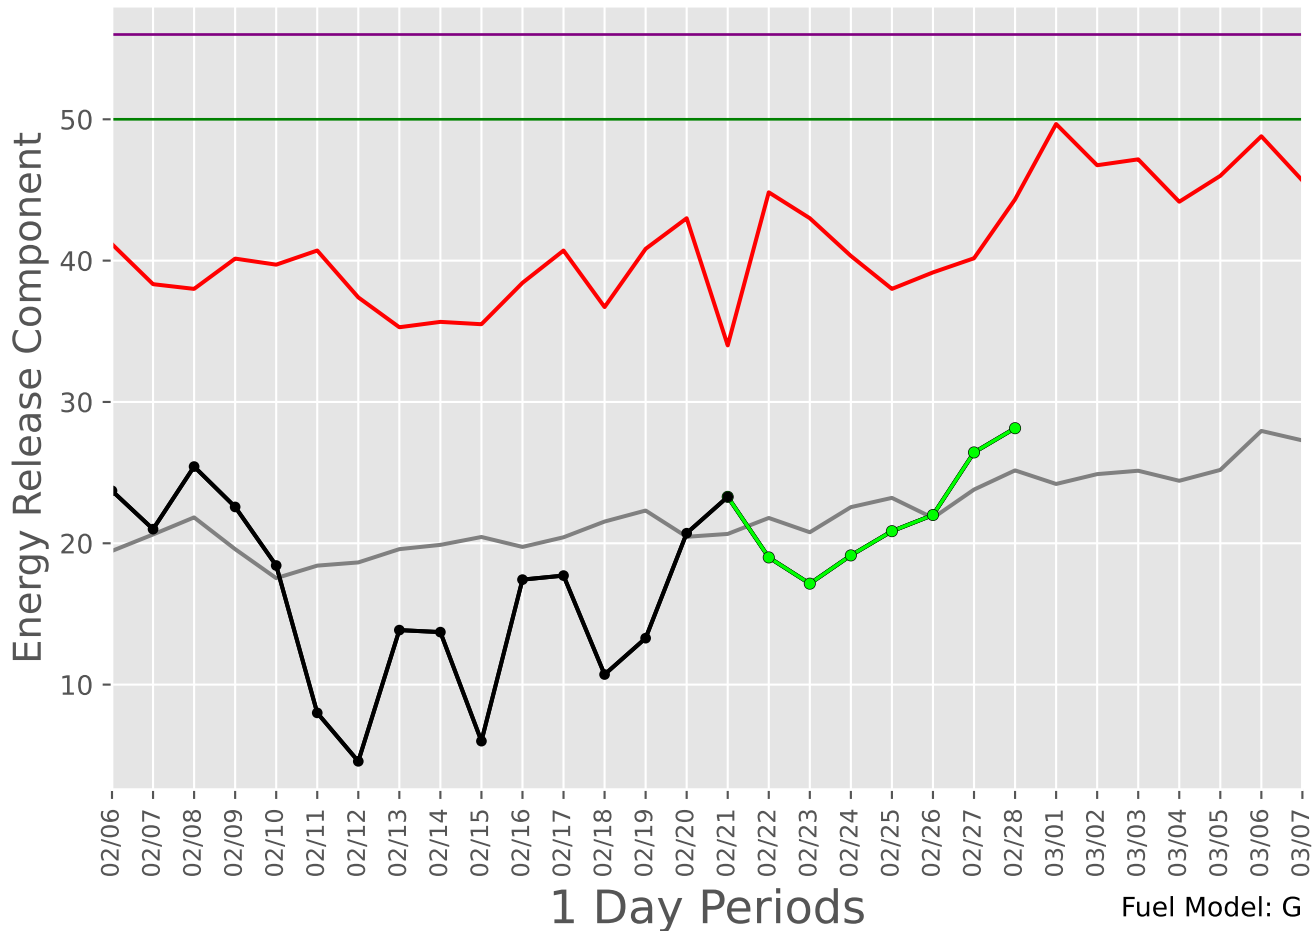

## 2007-2025

1 Day Periods

Fuel Model: G

6614 Wx Observations

Generated on 02/22/2025-00:15

## 2007-2025 - 30 Day Depiction

Fuel Model: G

6614 Wx Observations

Generated on 02/22/2025-00:15