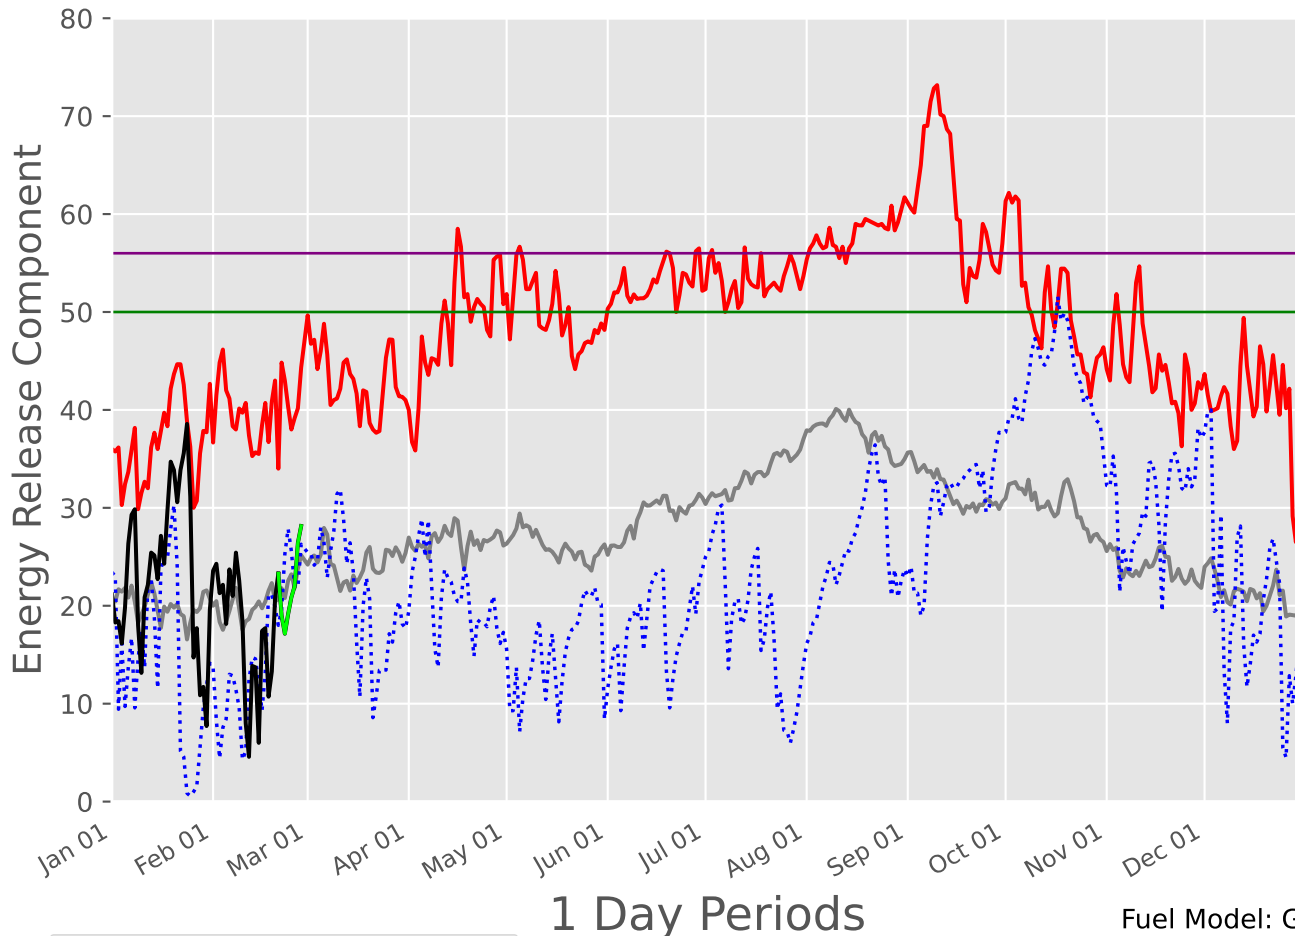

# CENTRAL TEXAS Predictive Service Area

## 2007-2025

1 Day Periods

Fuel Model: G

6614 Wx Observations

Generated on 02/22/2025-00:15

## 2007-2025 - 30 Day Depiction

Fuel Model: G

6614 Wx Observations

Generated on 02/22/2025-00:15